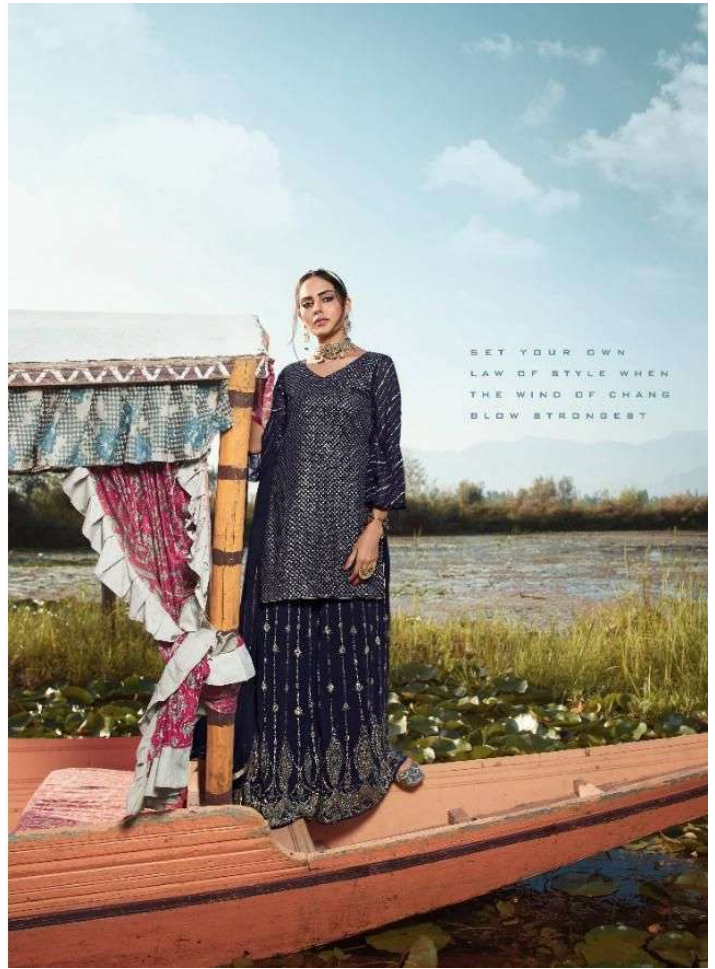

D.NO.9903

CELEBRATE ORNATE  
FABRICS AND  
STATEMENT LOOKS

D.NC.9904

masha

maisha

D.NO. 9902

SET YOUR OWN  
LAW OF STYLE WHEN  
THE WIND OF CHANGE  
BLOW STRONGEST

D.NO.9901

D.NO.9902

D.NO.9903

D.NO.9904

D.NO.9905

D.NO.9906

maisha

masha

THIS SHADE  
PROMISES TO INCITE  
SERIOUS ENVY