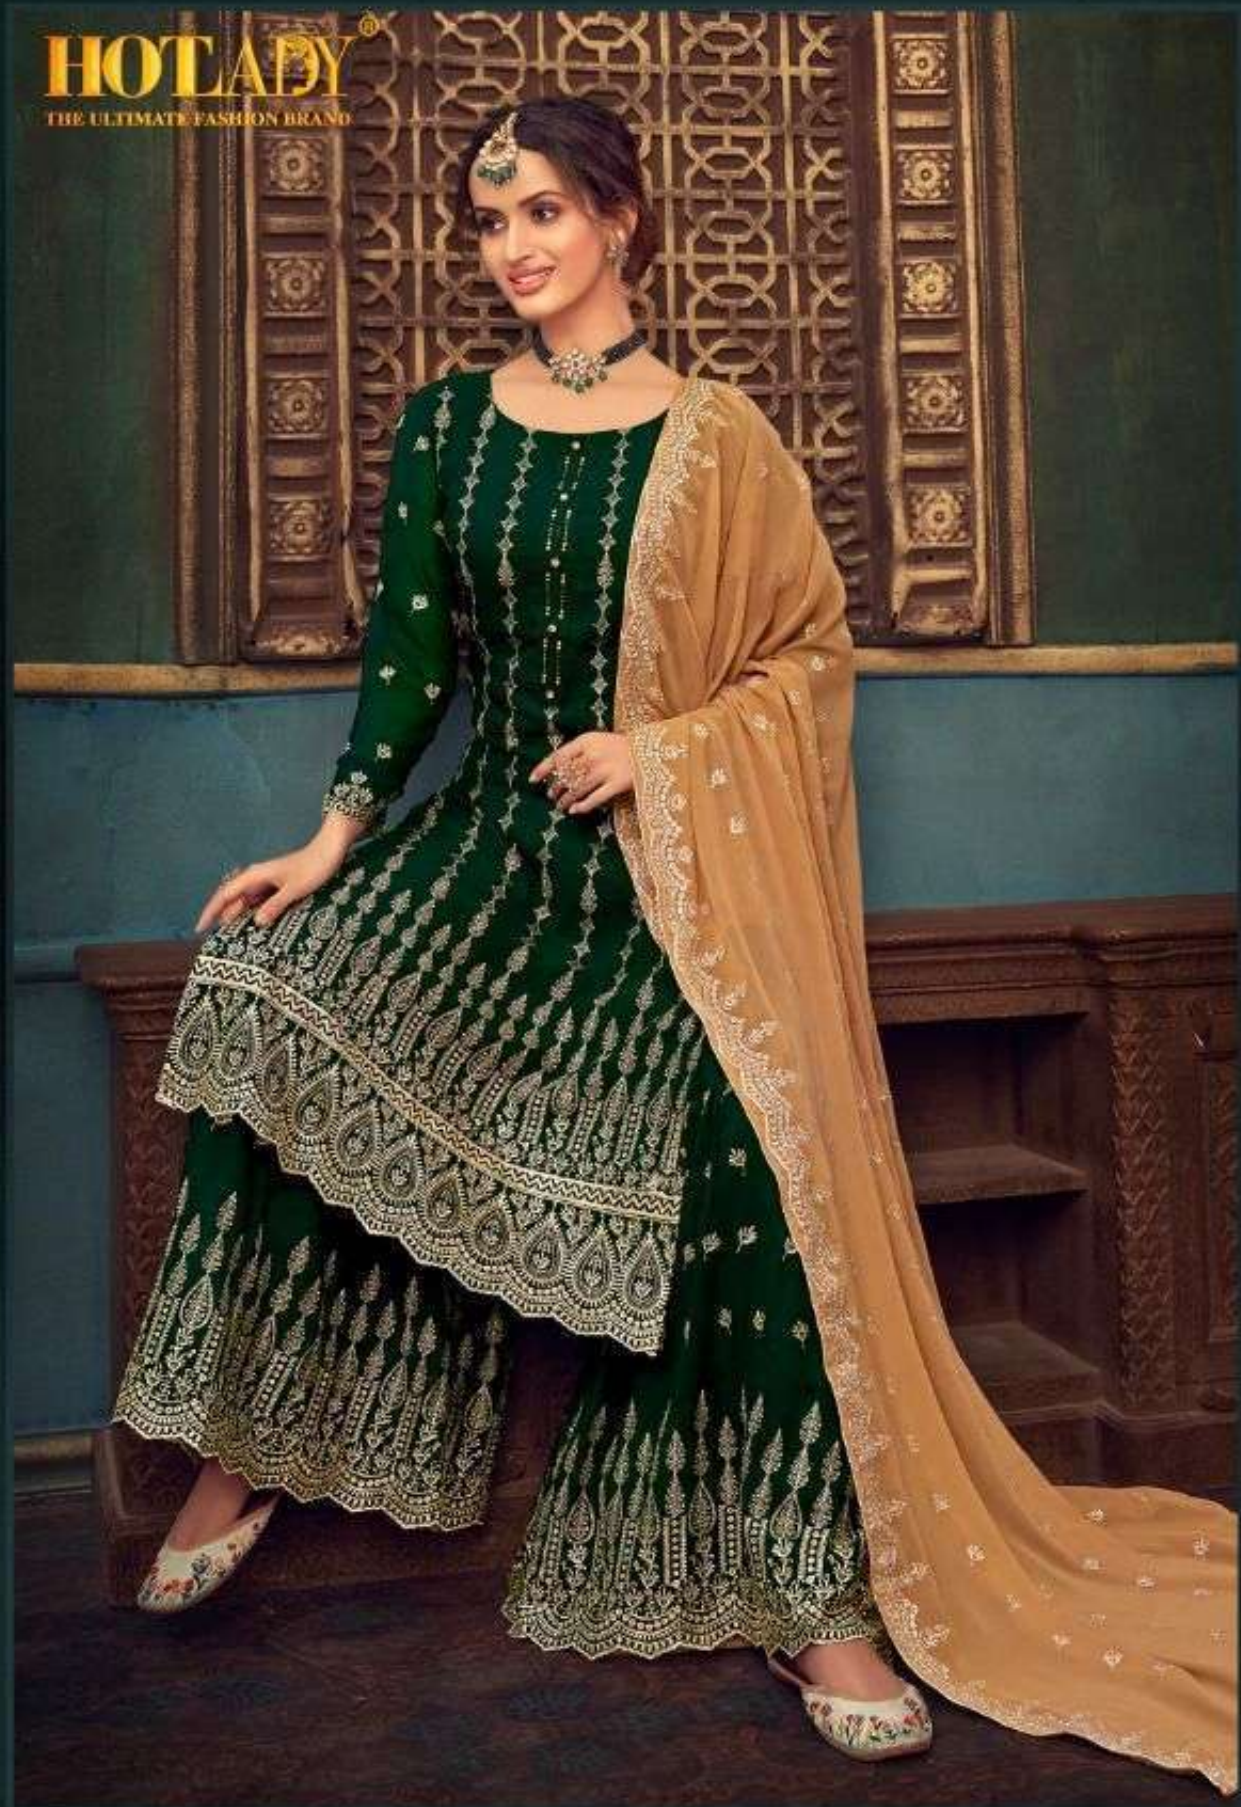

HOTLADY®
THE ULTIMATE FASHION BRAND