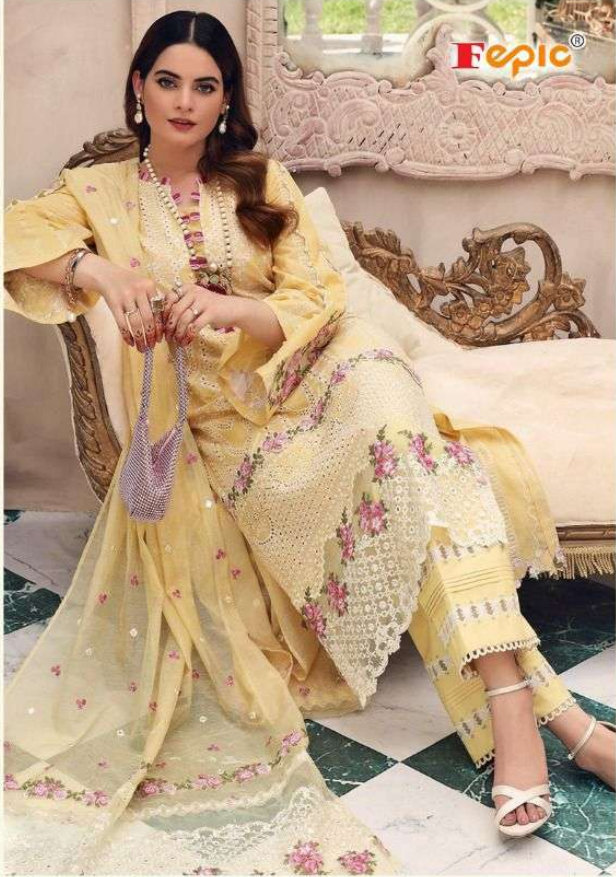

SOBIA NAZIR
EMBROIDERED
LAWN COLLECTION