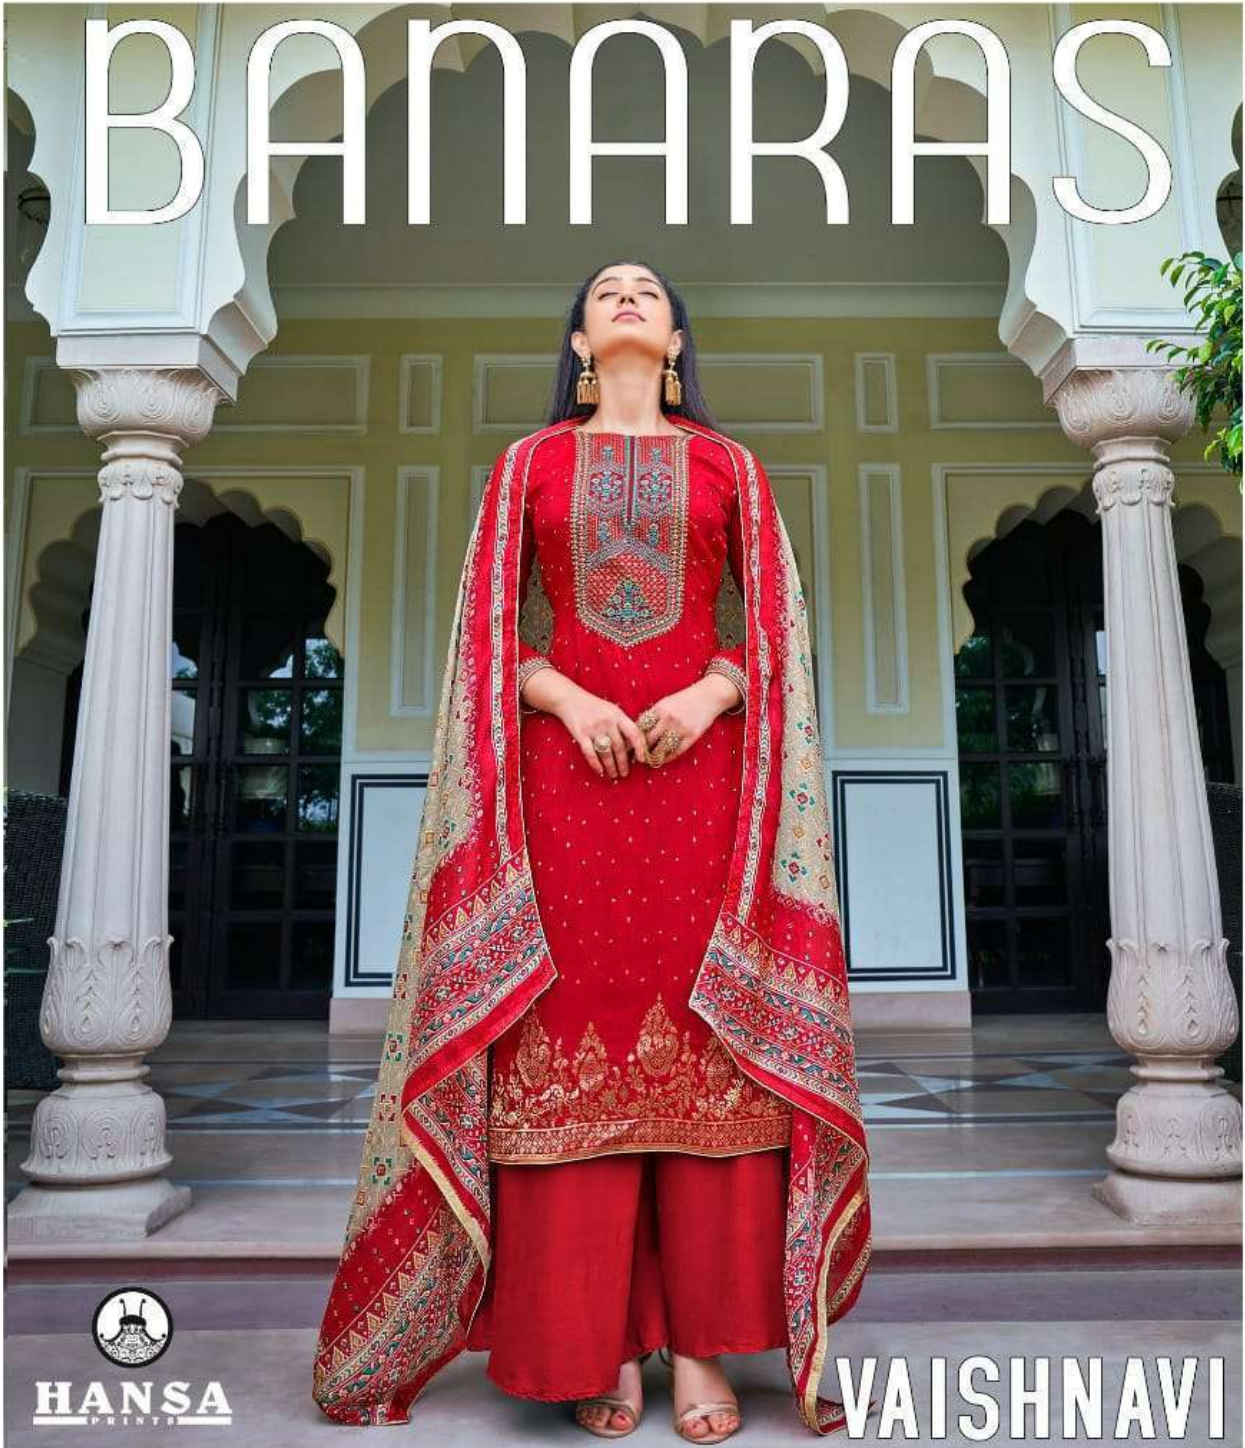

BANARAS

HANSA
PRINTS

VAISHNAVI

TOP	DOLA SILK JACQUARD DYED WITH WORK
BOTTOM	PURE VISCOSE SANTOON DYED
DUPPATA	PURE TABI SILK DIGITAL PRINT