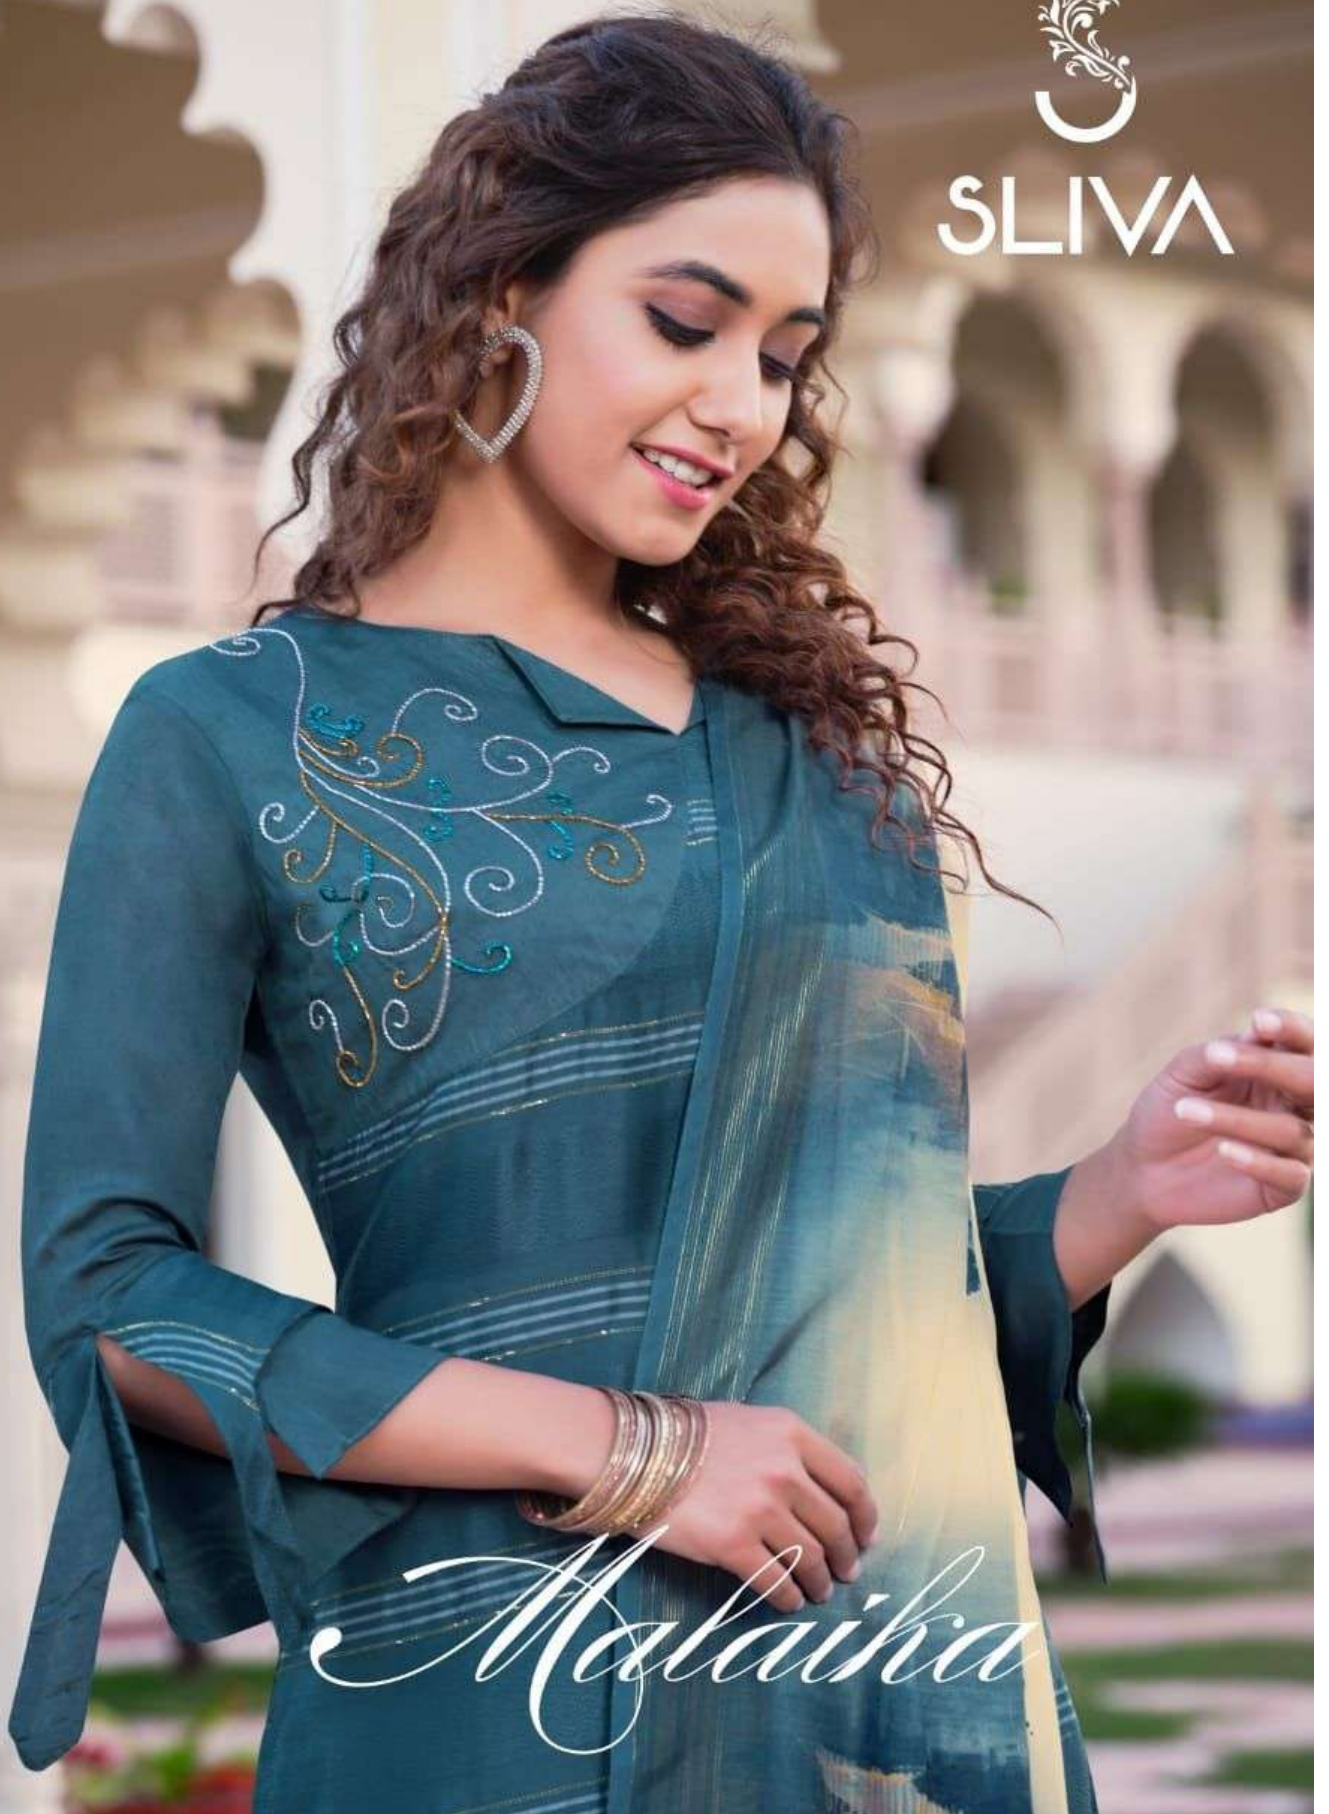

SLIVA

Malaiika

SLIVA

Malaiika

CLASSIC *Appeal*

Attire
SENSATIONAL

DESIGN 1003

STERLING

Designs

DESIGN 1004

MARVELOUS

Moment

DESIGN 1002

DESIGN 1005

DESIGN 1001

AUTHENTIC *Attire*