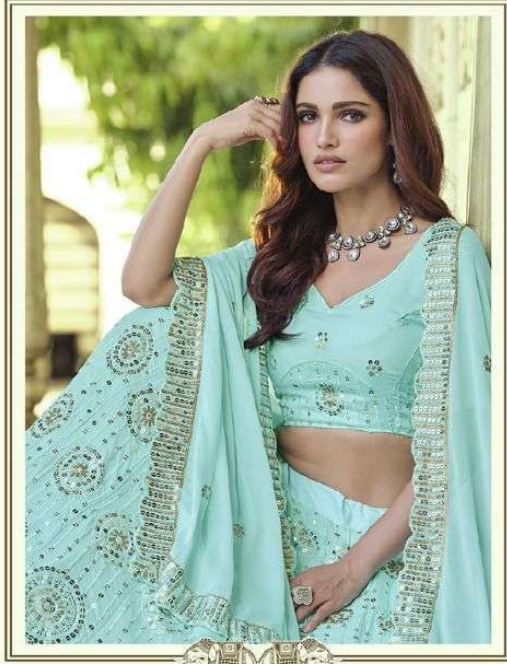

ARYA DESIGNS

7701