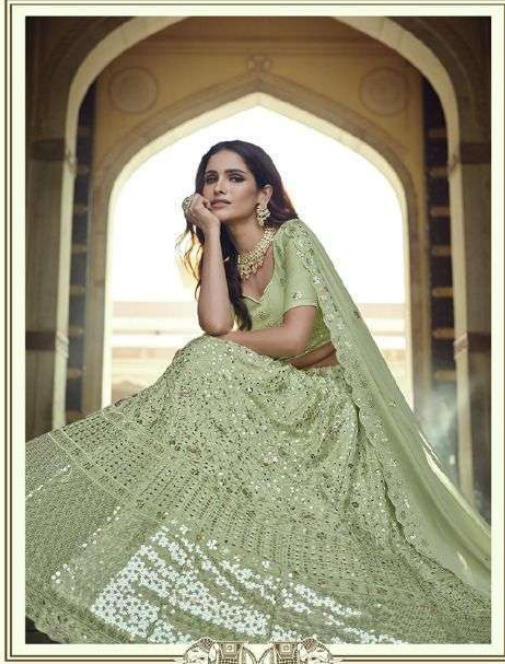

ARYA DESIGNS

7703