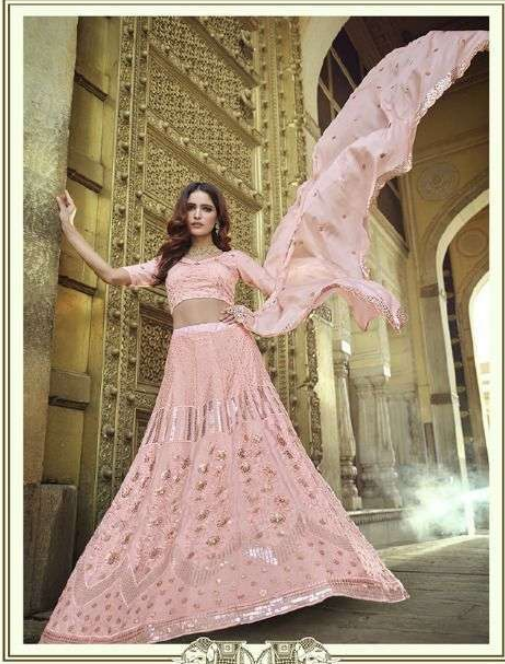

ARYA DESIGNS

7704