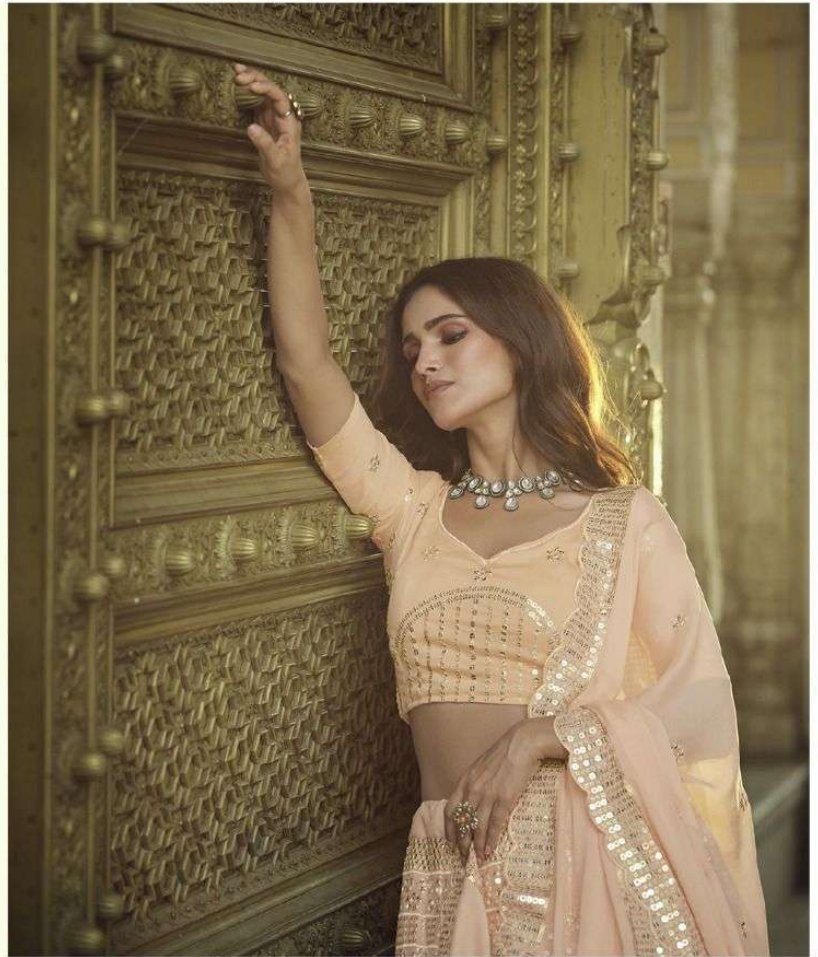

ARYA DESIGNS

"Elegance & sophistication create
a charming symphony"