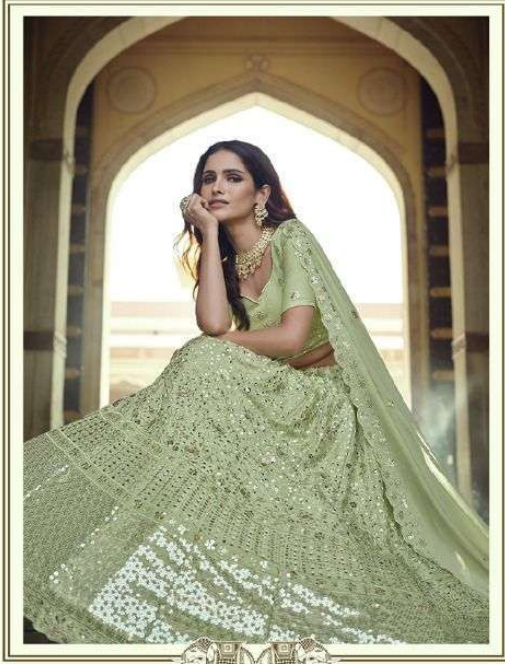

ARYA DESIGNS

7701

7702

ARYA DESIGNS

7703

ARYA DESIGNS

7704

ARYA DESIGNS

7706

7703

7704

7707

7708

ARYA DESIGNS

Khwaab
Vol.4

SKU	MAIN COLOR	BLOUSE FABRICS	LEHANGA FABRICS	DUPATTA FABRICS	SIZE SEAM STITCHED	WORK	PRICE
7701	BLUE	GEORGETTE	GEORGETTE	GEORGETTE	UPTO 42 INCHES BUST & WAIST	SEQUINS, THREAD	4165/- (FLAT) + (GST) + SHIPPING
7702	PEACH	GEORGETTE	GEORGETTE	GEORGETTE	UPTO 42 INCHES BUST & WAIST	SEQUINS, THREAD	4165/- (FLAT) + (GST) + SHIPPING
7703	GREEN	GEORGETTE	GEORGETTE	GEORGETTE	UPTO 42 INCHES BUST & WAIST	SEQUINS, THREAD	4165/- (FLAT) + (GST) + SHIPPING
7704	PEACH	GEORGETTE	GEORGETTE	GEORGETTE	UPTO 42 INCHES BUST & WAIST	SEQUINS, THREAD	4165/- (FLAT) + (GST) + SHIPPING
7705	BLUE	GEORGETTE	GEORGETTE	GEORGETTE	UPTO 42 INCHES BUST & WAIST	SEQUINS, THREAD	4165/- (FLAT) + (GST) + SHIPPING
7706	PEACH	GEORGETTE	GEORGETTE	GEORGETTE	UPTO 42 INCHES BUST & WAIST	SEQUINS, THREAD	4165/- (FLAT) + (GST) + SHIPPING
7707	PINK	GEORGETTE	GEORGETTE	GEORGETTE	UPTO 42 INCHES BUST & WAIST	SEQUINS, THREAD	4165/- (FLAT) + (GST) + SHIPPING
7708	GREEN	GEORGETTE	GEORGETTE	GEORGETTE	UPTO 42 INCHES BUST & WAIST	SEQUINS, THREAD	4165/- (FLAT) + (GST) + SHIPPING