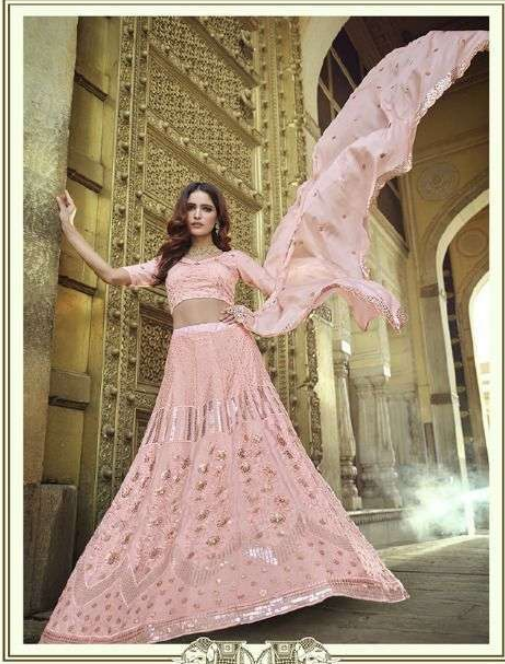

ARYA DESIGNS

7701

7702

ARYA DESIGNS

7703

ARYA DESIGNS

7704

ARYA DESIGNS

7706

7703

7704

7707

7708

ARYA DESIGNS

Khwaab
Vol.4

SKU	MAIN COLOR	BLOUSE FABRICS	LEHANGA FABRICS	DUPATTA FABRICS	SIZE SEAM STITCHED	WORK	PRICE
7701	BLUE	GEORGETTE	GEORGETTE	GEORGETTE	UPTO 42 INCHES BUST & WAIST	SEQUINS, THREAD	4165/- (FLAT) + (GST) + SHIPPING
7702	PEACH	GEORGETTE	GEORGETTE	GEORGETTE	UPTO 42 INCHES BUST & WAIST	SEQUINS, THREAD	4165/- (FLAT) + (GST) + SHIPPING
7703	GREEN	GEORGETTE	GEORGETTE	GEORGETTE	UPTO 42 INCHES BUST & WAIST	SEQUINS, THREAD	4165/- (FLAT) + (GST) + SHIPPING
7704	PEACH	GEORGETTE	GEORGETTE	GEORGETTE	UPTO 42 INCHES BUST & WAIST	SEQUINS, THREAD	4165/- (FLAT) + (GST) + SHIPPING
7705	BLUE	GEORGETTE	GEORGETTE	GEORGETTE	UPTO 42 INCHES BUST & WAIST	SEQUINS, THREAD	4165/- (FLAT) + (GST) + SHIPPING
7706	PEACH	GEORGETTE	GEORGETTE	GEORGETTE	UPTO 42 INCHES BUST & WAIST	SEQUINS, THREAD	4165/- (FLAT) + (GST) + SHIPPING
7707	PINK	GEORGETTE	GEORGETTE	GEORGETTE	UPTO 42 INCHES BUST & WAIST	SEQUINS, THREAD	4165/- (FLAT) + (GST) + SHIPPING
7708	GREEN	GEORGETTE	GEORGETTE	GEORGETTE	UPTO 42 INCHES BUST & WAIST	SEQUINS, THREAD	4165/- (FLAT) + (GST) + SHIPPING