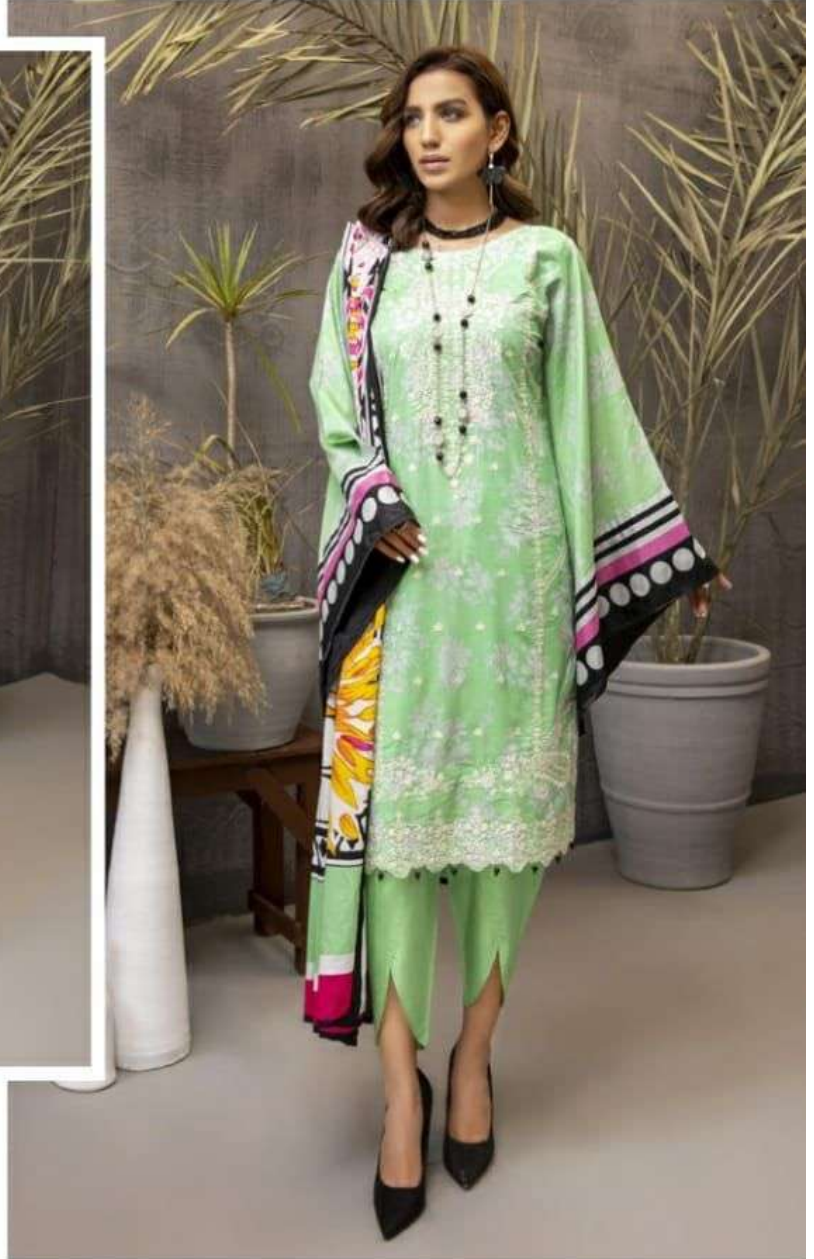

SUBHHATA[®]

M A S A K A L I

Digital Embroidered
LAWN COLLECTION 2021
VOLUME 2

1.25 MTR EMBROIDERED SHIRT FRONT

1.75 MTR SHIRT BACK PLUS SLEEVES

2.5 MTR PRINTED LAWN DUPATTA

2.5 MTR TROUSER

Z·S
TEXTILES