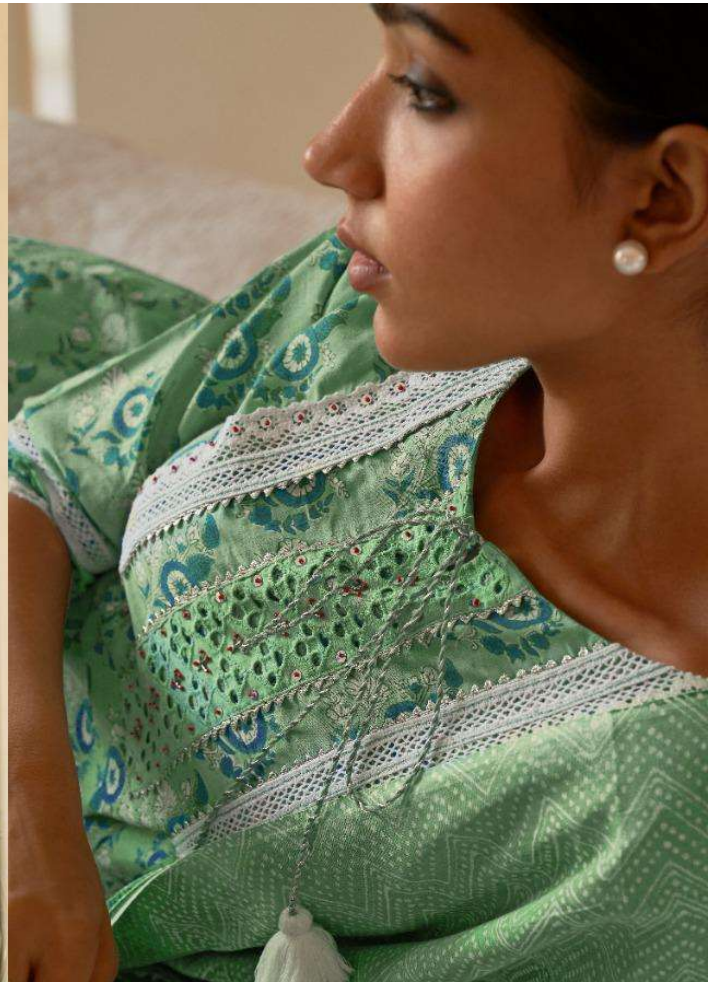

K-201

Nitya

Nitya
pvt. ltd.

Nitya
DESIGN

Nitya
pura

Nitya
per

KASAK - 2

TOP : COTTON WITH WORK
DUPATTA : COTTON
SIZE : M L XL XXL