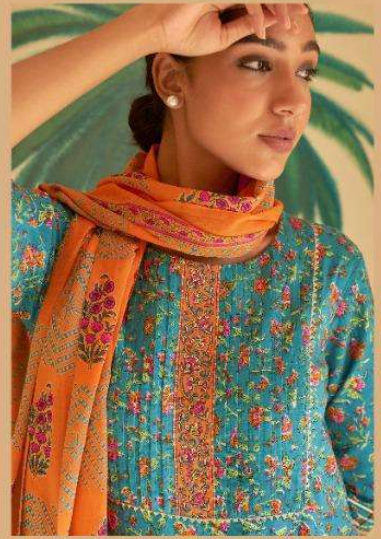

K-201

Nitya

Nitya
pvt. ltd.

Nitya
DESIGN

Nitya
pura

Nitya
per

KASAK - 2

TOP : COTTON WITH WORK
DUPATTA : COTTON
SIZE : M L XL XXL