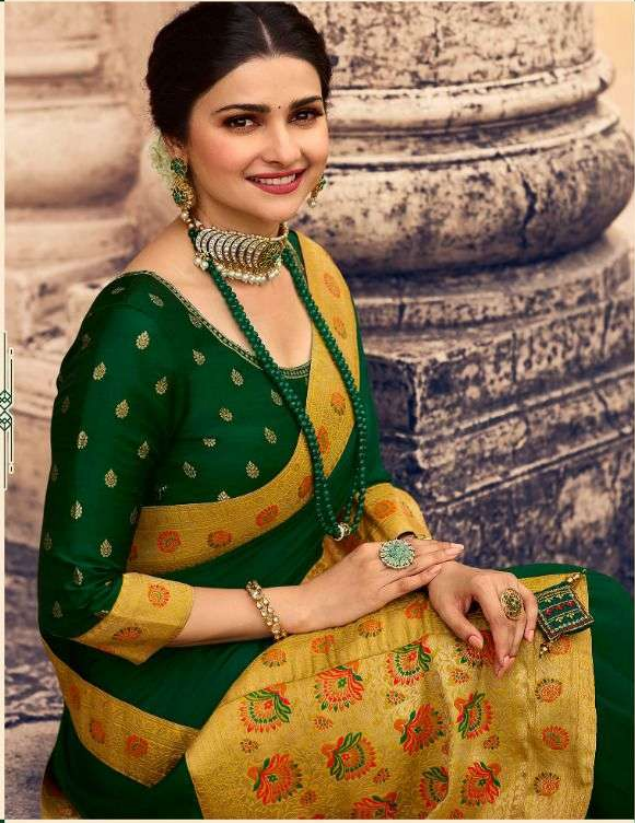

A Product by Sheesha®

- [vinayfashion®](#)
- [vinay_fashion_llp](#)
- [vinayfashion](#)
- [vinay_fashion_llp](#)

24095

◆ 24092 ◆

**SHEESHA
HERITAGE-4**

FABRIC DETAILS

SAREE
SILK CRAPE SAREE WITH
BANARAS BOARDER PALLU

BLOUSE
BANARAS BOARDER BLOUSE

HSN CODE-54075230

24091

24092

24093

24097

24098

24099