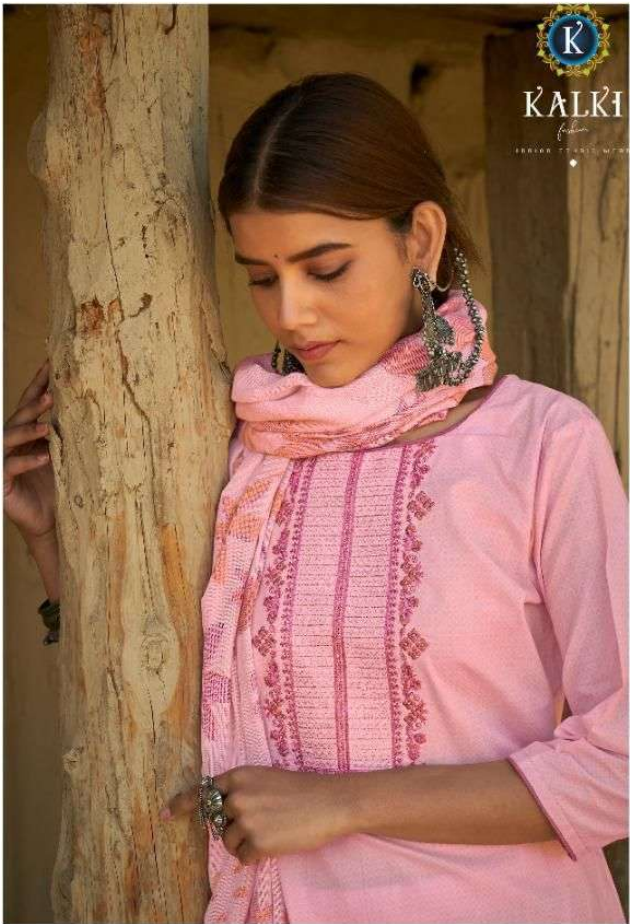

Menila

KALKI

Handmade Ethnic Wear

Menila

KALKI

Handmade Ethnic Wear

KALKI
Indian
SPOON. STITCH. SEW.

KALKI
fashion
ELEGANT & STYLISH WEAR