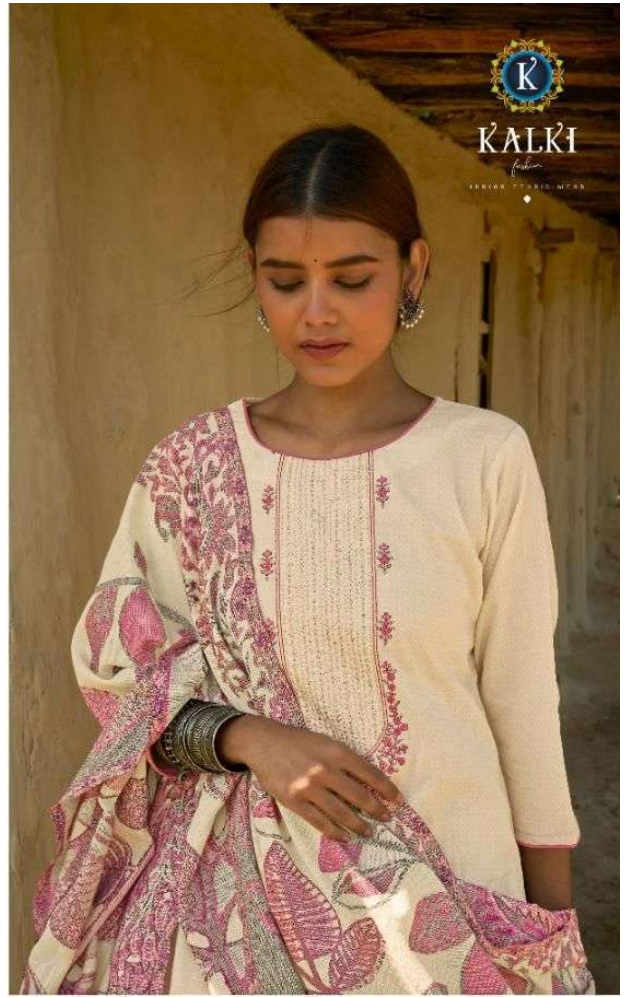

Menila

KALKI

Handmade Ethnic Wear

Menila

KALKI

Handmade Ethnic Wear

KALKI
Indian
SPOON. STITCH. SEW.

KALKI
fashion
ELEGANT & STYLISH WEAR