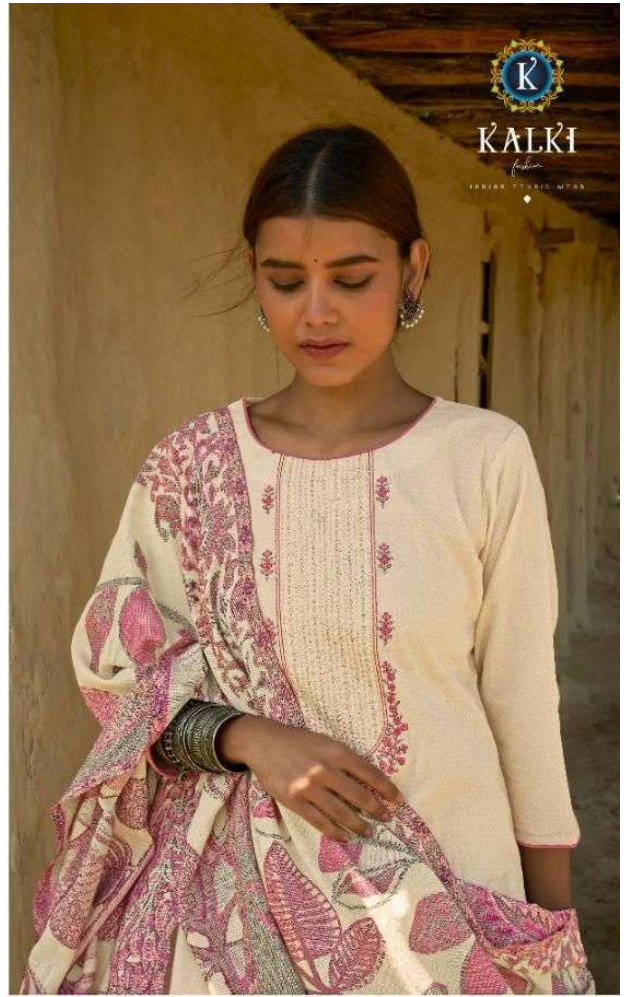

# Menila

KALKI

Handmade Ethnic Wear

  
**KALKI**  
*Fashion*  
SPOON STREET, MUMBAI

  
**KALKI**  
*fashion*  
ELEGANT & MODERN WEAR

T-76001

T-76002

T-76003