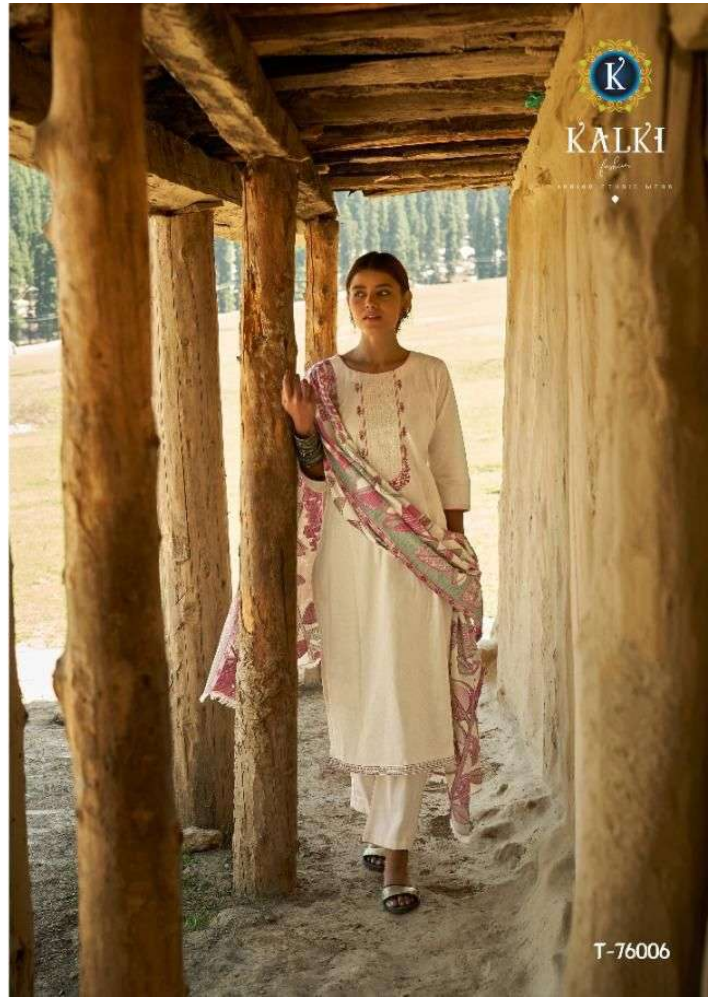

# Menila

KALKI

Handmade Ethnic Wear

  
**KALKI**  
*Fashion*  
SPOON STREET, MUMBAI

  
**KALKI**  
*fashion*  
ELEGANT & MODERN WEAR

T-76001

T-76002

T-76003