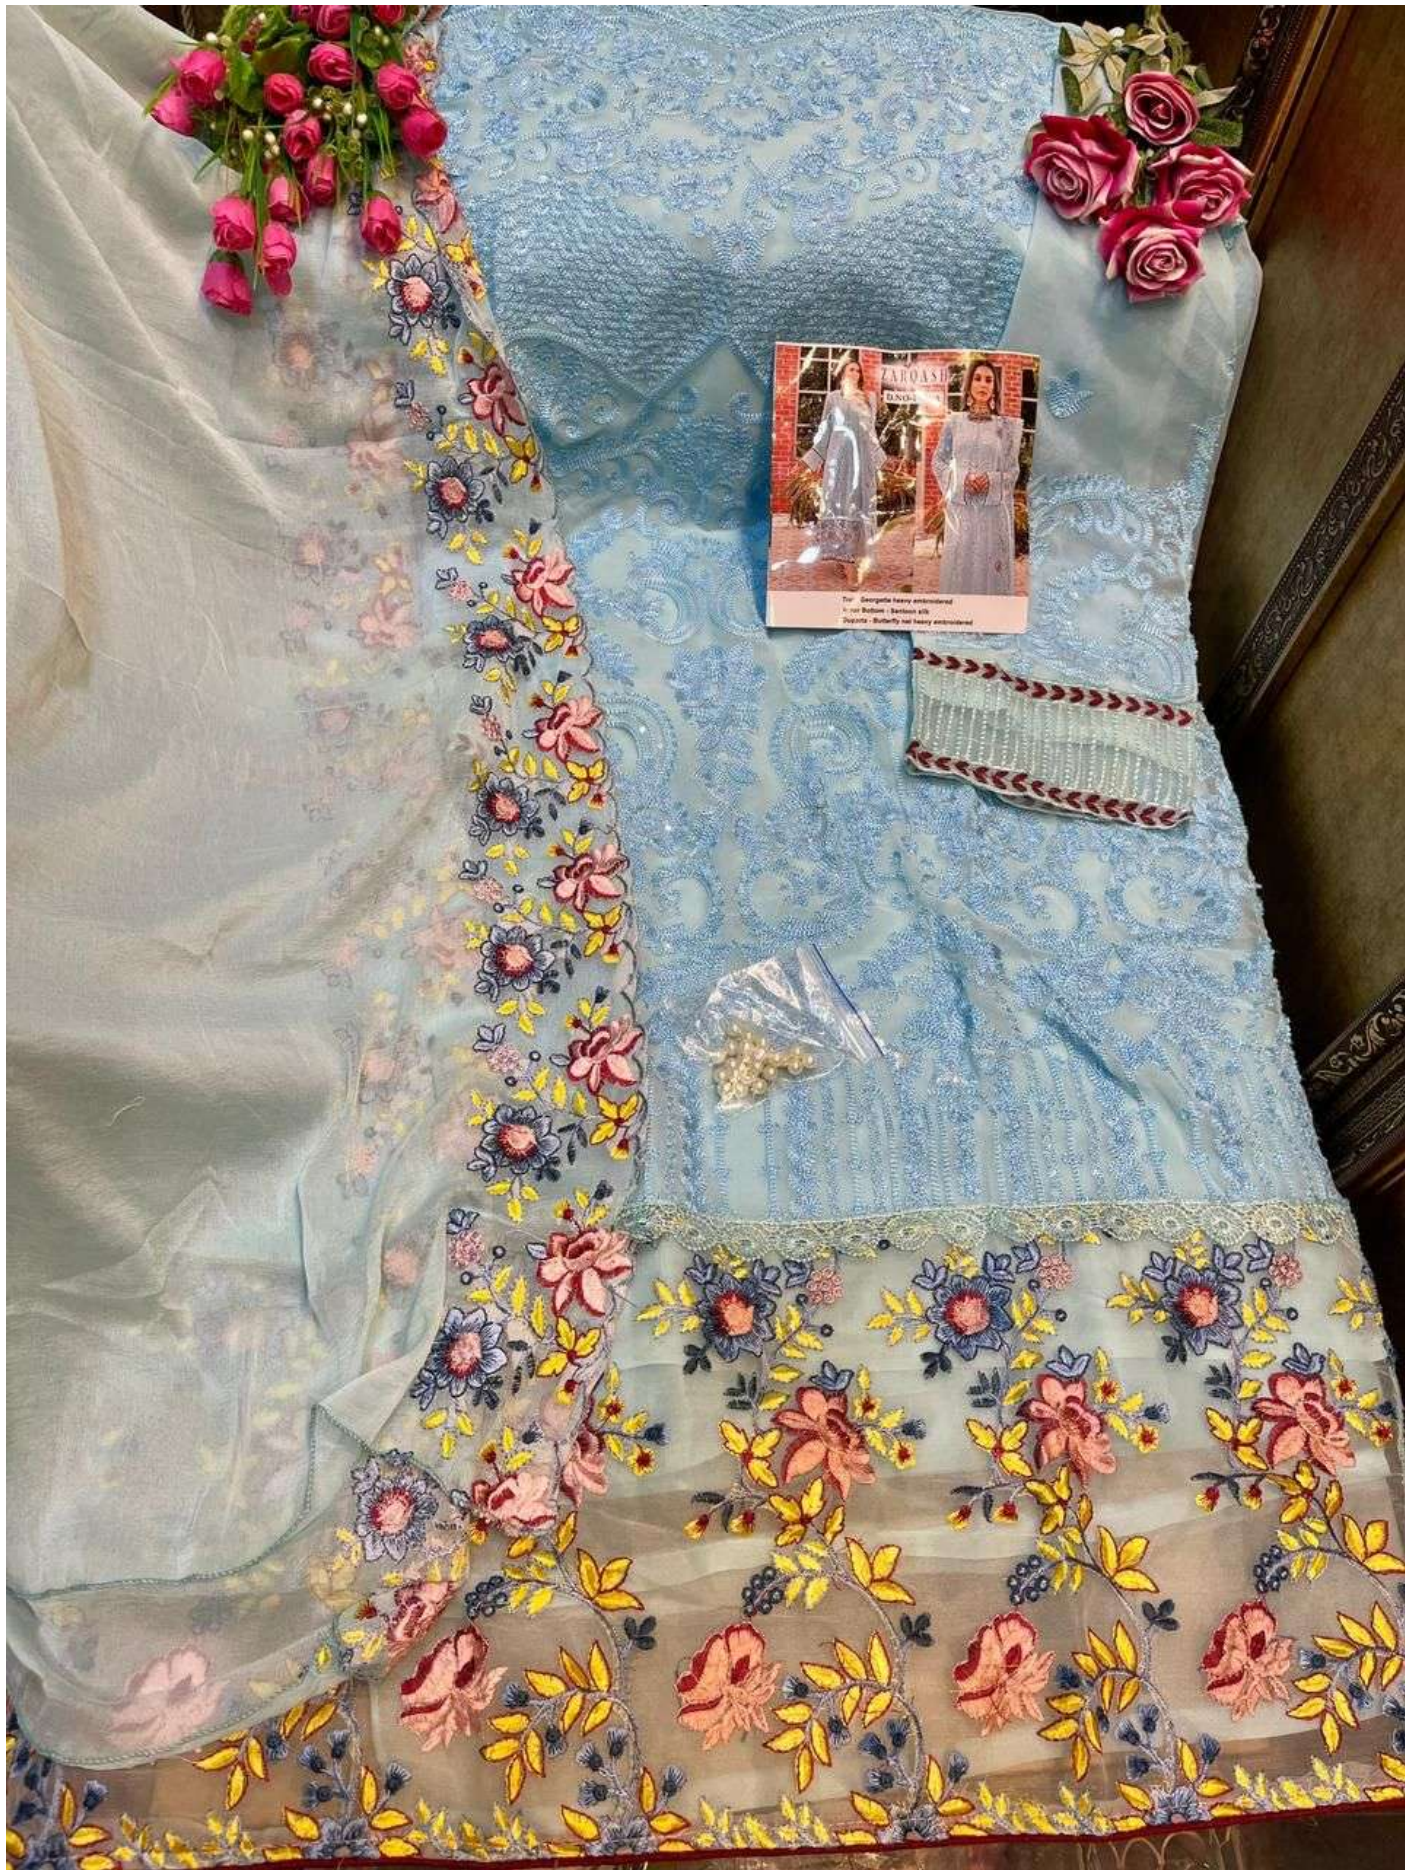

**Top - Georgette heavy embroidered**  
**Inner Bottom - Santoon silk**  
**Dupatta - Nazneen heavy embroidered**

**Top - Georgette heavy embroidered**

**Inner Bottom - Santoon silk**

**Dupatta - Nazneen heavy embroidered**

ARQAS  
NO. 2007 R

The (Arqas) is a beautiful  
and elegant & perfect for  
Special Occasions, all luxury and  
elegant

**Top - Georgette heavy embroidered**

**Inner Bottom - Santoon silk**

**Dupatta - Nazneen heavy embroidered**

**Top - Georgette heavy embroidered**

**Inner Bottom - Santoon silk**

**Dupatta - Nazneen heavy embroidered**

ARQAS  
DRESS  
DRESS  
DRESS

Top - (Design: 1) - 100% silk  
Dress - (Design: 1) - 100% silk  
Dress - (Design: 1) - 100% silk