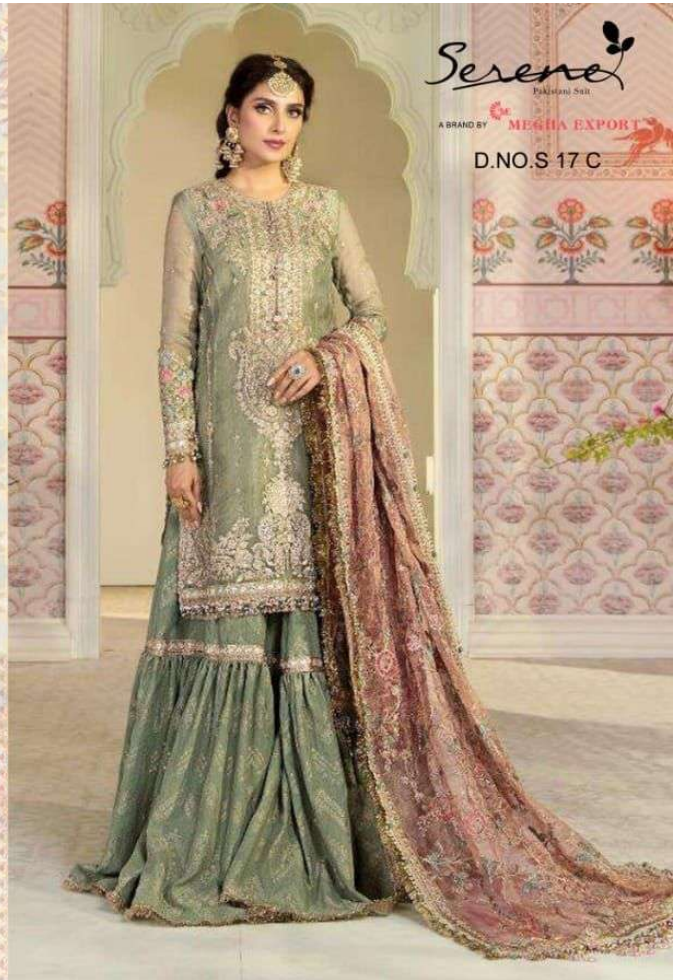

TOP - FOX GEORGETTE HEAVY EMBROIDERED  
BOTTOM - HEAVY SHANTOON EMBROIDERED  
INNER - HEAVY SHANTOON  
DUPATTA - NAZNEEN HEAVY EMBROIDERED

Serene

Pakistani Silk

A BRAND BY MEGHA EXPORT

D.NO.S 17 C

TOP - FOX GEORGETTE HEAVY EMBROIDERED  
BOTTOM - HEAVY SHANTOON EMBROIDERED  
INNER - HEAVY SHANTOON  
DUPATTA - NAZNEEN HEAVY EMBROIDERED