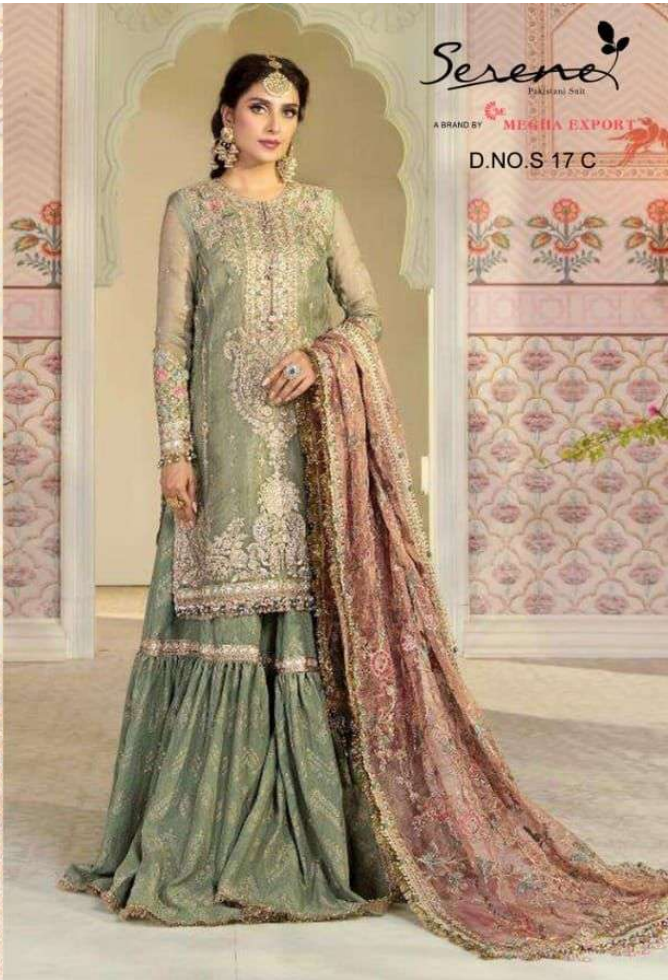

TOP - FOX GEORGETTE HEAVY EMBROIDERED
BOTTOM - HEAVY SHANTOON EMBROIDERED
INNER - HEAVY SHANTOON
DUPATTA - NAZNEEN HEAVY EMBROIDERED

Serene
Pakistani Suits
A BRAND BY MEGHA EXPORT
D.NO.S 17 C

TOP - FOX GEORGETTE HEAVY EMBROIDERED
BOTTOM - HEAVY SHANTOON EMBROIDERED
INNER - HEAVY SHANTOON
DUPATTA - NAZNEEN HEAVY EMBROIDERED

Serene
Pakistani Silk
A BRAND BY MEGHA EXPORT
D.NO.S 17 C