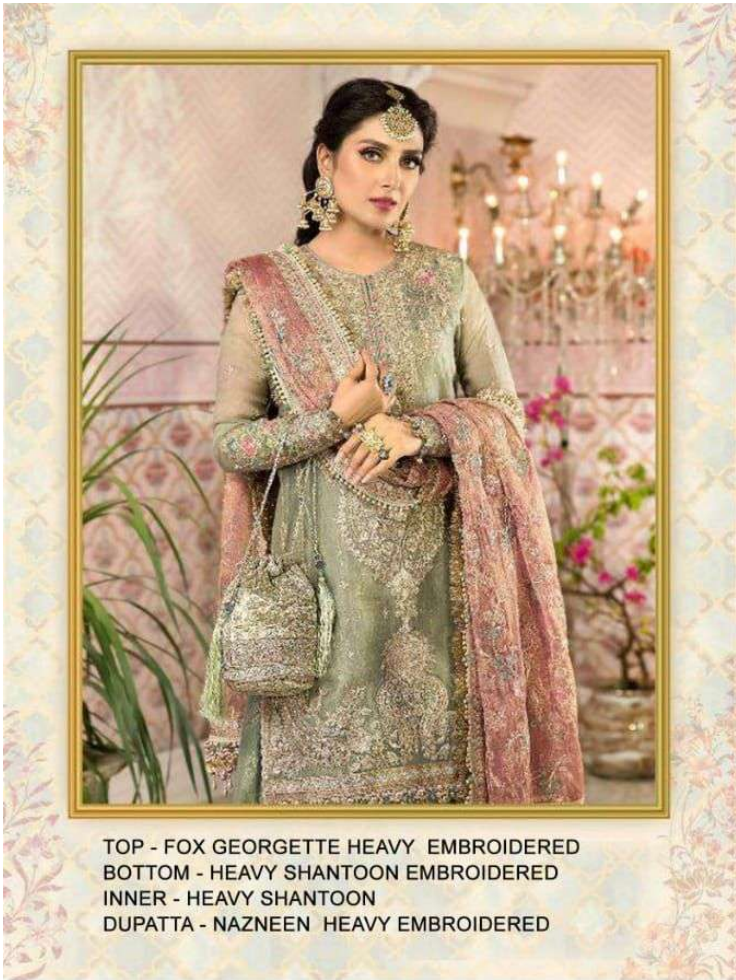

TOP - FOX GEORGETTE HEAVY EMBROIDERED
BOTTOM - HEAVY SHANTOON EMBROIDERED
INNER - HEAVY SHANTOON
DUPATTA - NAZNEEN HEAVY EMBROIDERED

Serene
Pakistani Suits
A BRAND BY MEGHA EXPORT
D.NO.S 17 C

TOP - FOX GEORGETTE HEAVY EMBROIDERED
BOTTOM - HEAVY SHANTOON EMBROIDERED
INNER - HEAVY SHANTOON
DUPATTA - NAZNEEN HEAVY EMBROIDERED

Serene
Pakistani Silk
A BRAND BY MEGHA EXPORT
D.NO.S 17 C