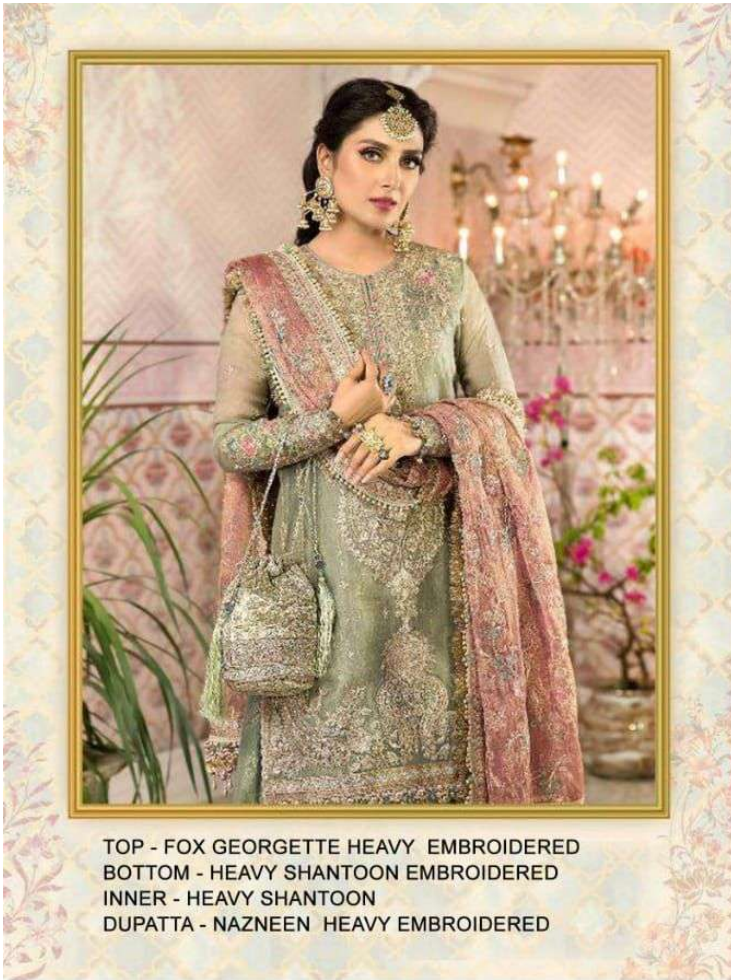

TOP - FOX GEORGETTE HEAVY EMBROIDERED  
BOTTOM - HEAVY SHANTOON EMBROIDERED  
INNER - HEAVY SHANTOON  
DUPATTA - NAZNEEN HEAVY EMBROIDERED

Serene

Pakistani Silk

A BRAND BY MEGHA EXPORT

D.NO.S 17 C

TOP - FOX GEORGETTE HEAVY EMBROIDERED  
BOTTOM - HEAVY SHANTOON EMBROIDERED  
INNER - HEAVY SHANTOON  
DUPATTA - NAZNEEN HEAVY EMBROIDERED