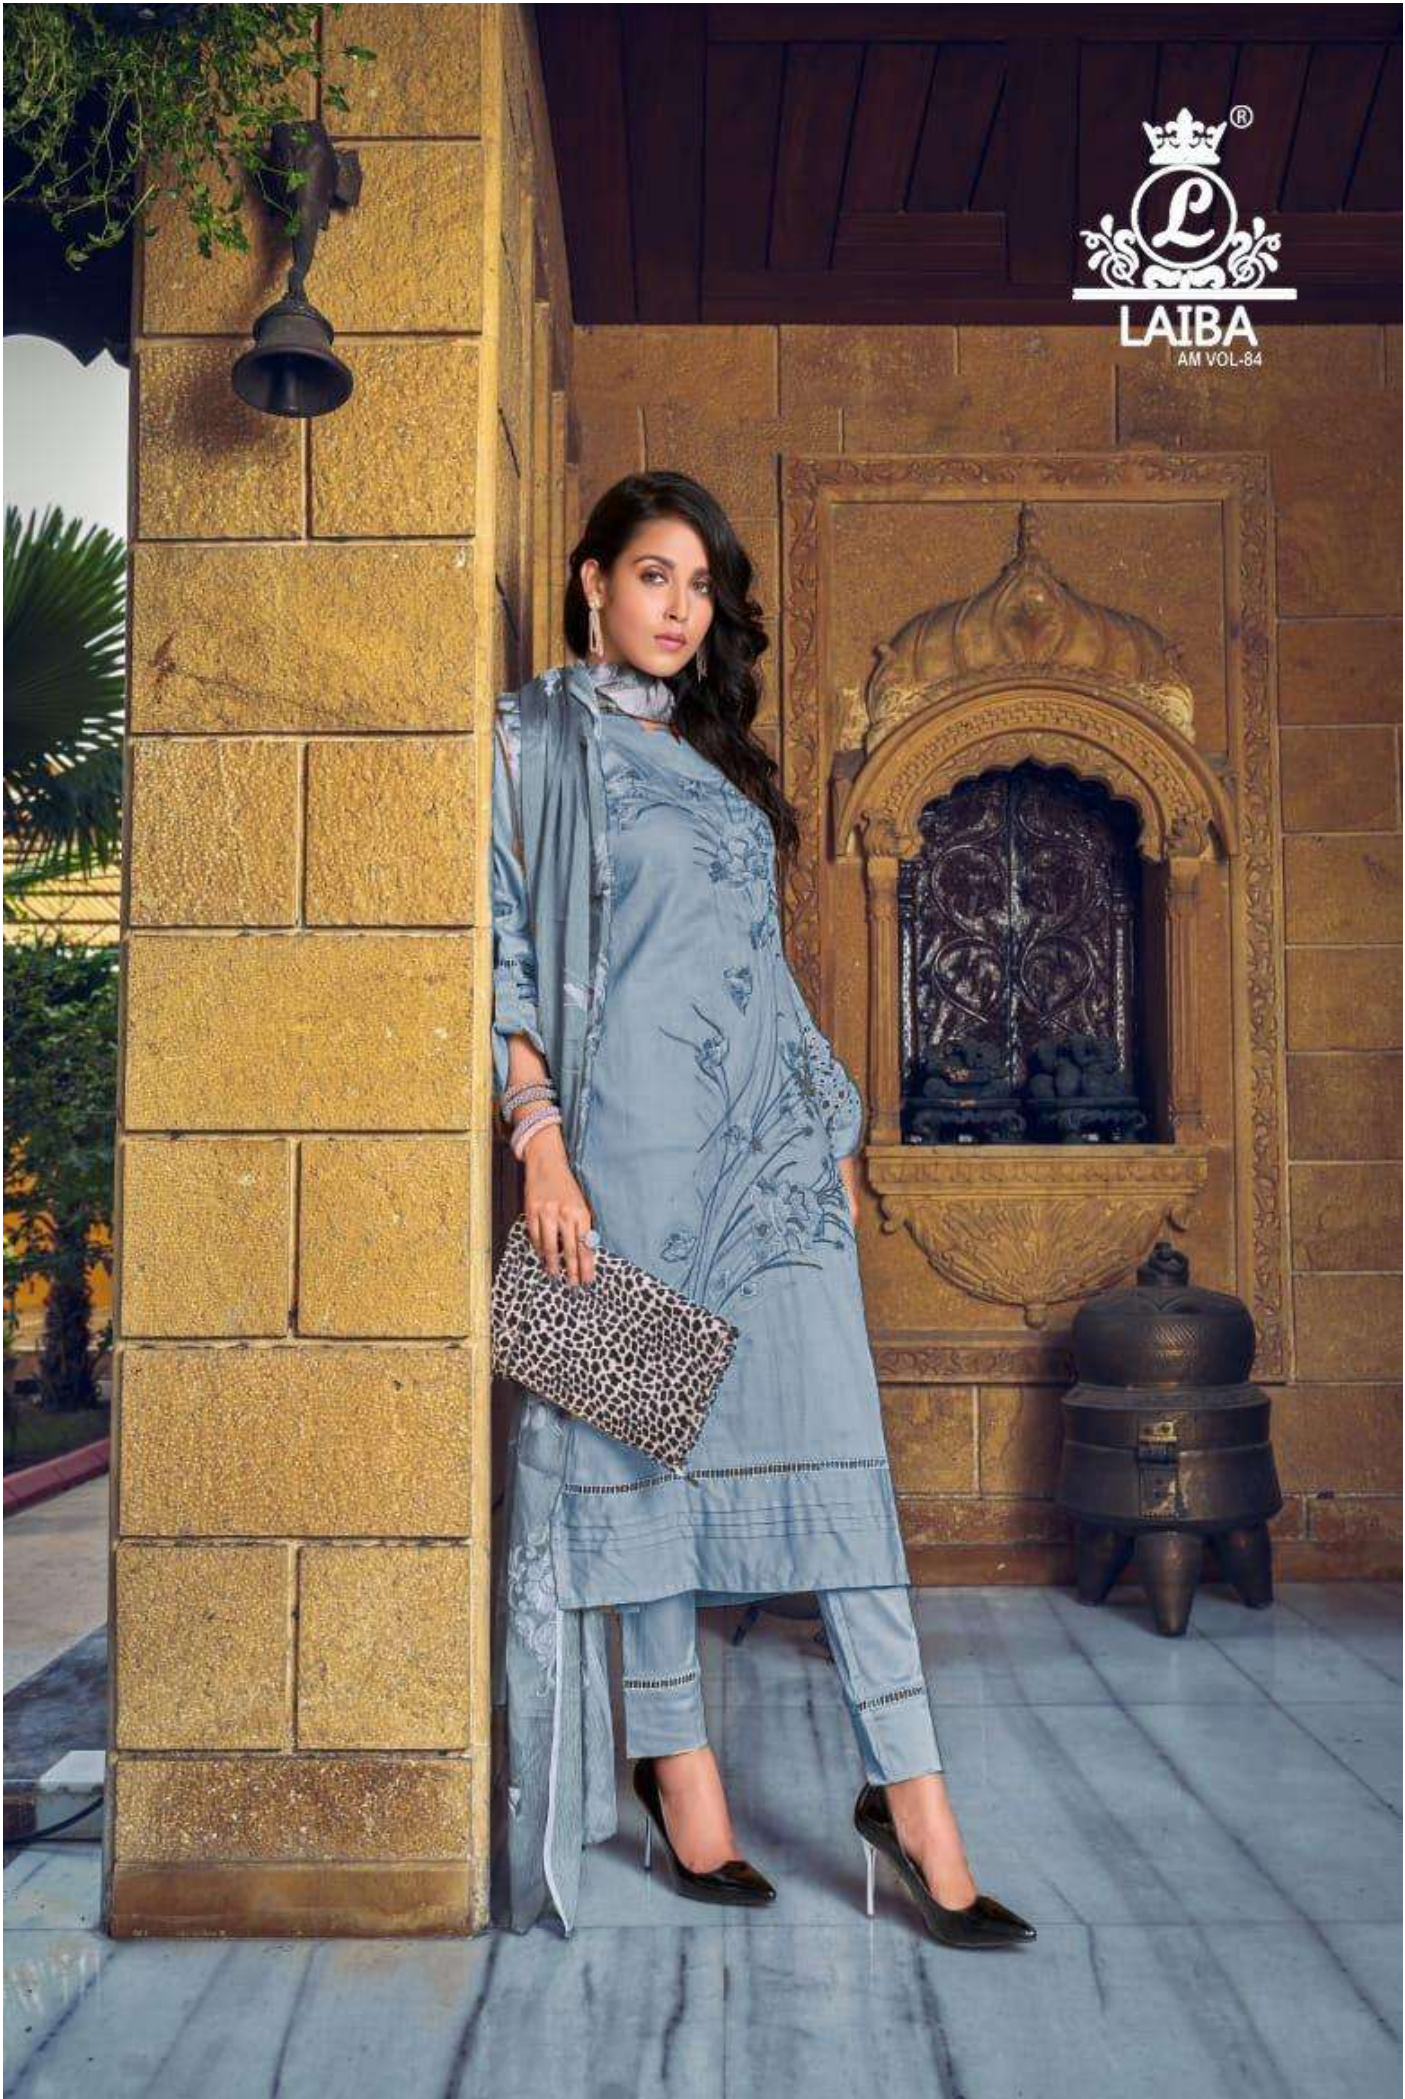

LAIBA
AM VOL-84