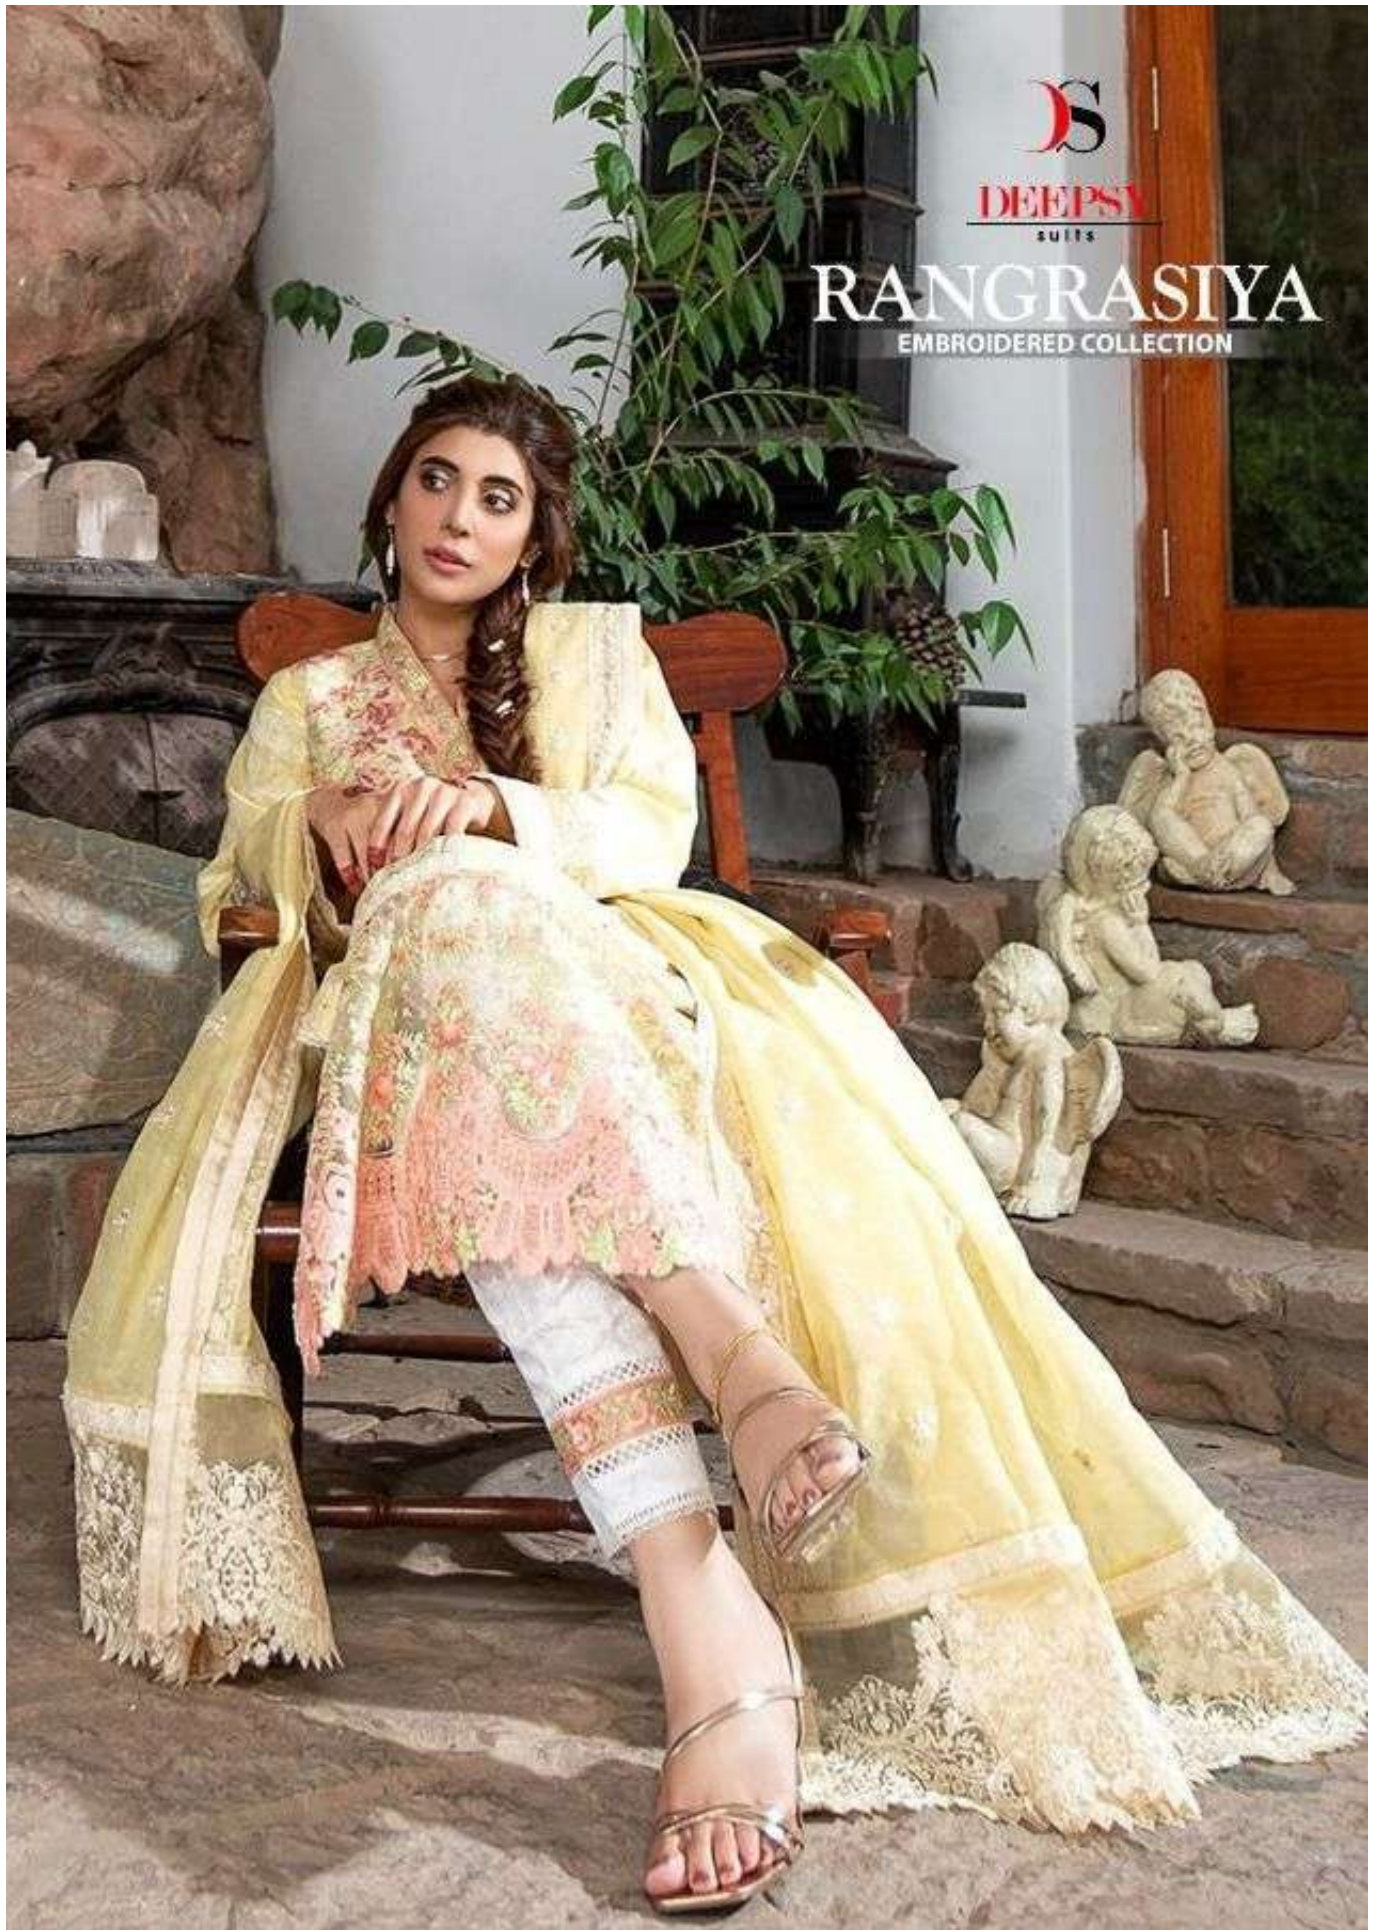

DEEPSY
suits

RANGRASIYA

EMBROIDERED COLLECTION

DEEPSY
suits

RANGRASIYA

EMBROIDERED COLLECTION

DS
DEEPSY
SUITA

Code\1181

RANGRASIYA

EMBROIDERED COLLECTION

DESIGN NO	DESCRIPTION	RATE
1181	TOP : PURE COTTON WITH EMBROIDERY BOTTOM : COTTON DUPATTA : NET WITH EMBROIDERY	1199
1182	TOP : PURE COTTON WITH EMBROIDERY BOTTOM : COTTON DUPATTA : NET WITH EMBROIDERY	1199
1183	TOP : PURE COTTON WITH EMBROIDERY BOTTOM : COTTON DUPATTA : NET WITH EMBROIDERY	1199
1184	TOP : PURE COTTON WITH EMBROIDERY BOTTOM : COTTON DUPATTA : NET WITH EMBROIDERY	1199
1185	TOP : PURE COTTON WITH EMBROIDERY BOTTOM : COTTON DUPATTA : NET WITH EMBROIDERY	1199
1186	TOP : PURE COTTON WITH EMBROIDERY BOTTOM : COTTON DUPATTA : NET WITH EMBROIDERY	1199