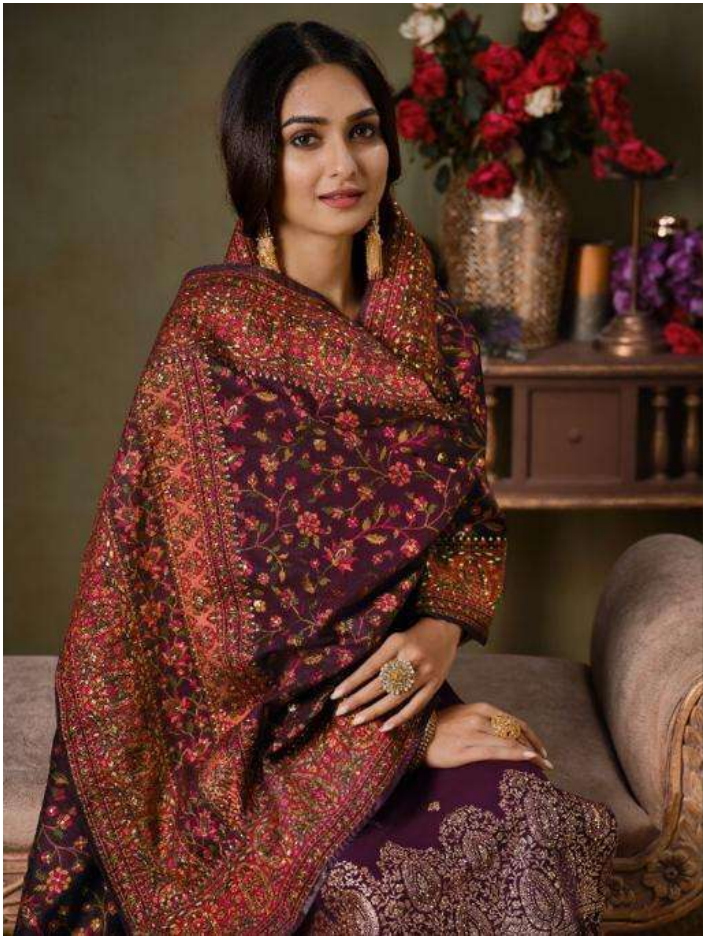

PETI VALUE: 11502.00
AVG. VALUE: 1917.00

ayaan
yDui
ROYAL WEAVE

4725

avaan
VIDUI ROYAL WEAVE

4721

DCAT-67(ROYAL WEAVE)

D.NO:	PRODUCT DETAILS
D4721A	CATONIC 2 TONE SILK JACQUARD TOP WITH SWAROVSKI, CATONIC SILK JACQUARD DUPATTA WITH SOFT SILK INNER & BOTTOM. ★ DUPATTA 4 SIDE TASSLES INCLUDING.
D4722A	CATONIC 2 TONE SILK JACQUARD TOP WITH SWAROVSKI, CATONIC SILK JACQUARD DUPATTA WITH SOFT SILK INNER & BOTTOM. ★ DUPATTA 4 SIDE TASSLES INCLUDING.
D4723A	CATONIC 2 TONE SILK JACQUARD TOP WITH SWAROVSKI, CATONIC SILK JACQUARD DUPATTA WITH SOFT SILK INNER & BOTTOM. ★ DUPATTA 4 SIDE TASSLES INCLUDING.
D4724A	CATONIC 2 TONE SILK JACQUARD TOP WITH SWAROVSKI, CATONIC SILK JACQUARD DUPATTA WITH SOFT SILK INNER & BOTTOM. ★ DUPATTA 4 SIDE TASSLES INCLUDING.
D4725A	CATONIC 2 TONE SILK JACQUARD TOP WITH SWAROVSKI, CATONIC SILK JACQUARD DUPATTA WITH SOFT SILK INNER & BOTTOM. ★ DUPATTA 4 SIDE TASSLES INCLUDING.
D4726A	CATONIC 2 TONE SILK JACQUARD TOP WITH SWAROVSKI, CATONIC SILK JACQUARD DUPATTA WITH SOFT SILK INNER & BOTTOM. ★ DUPATTA 4 SIDE TASSLES INCLUDING.

avaan
viDUL
ROYAL WEAVE