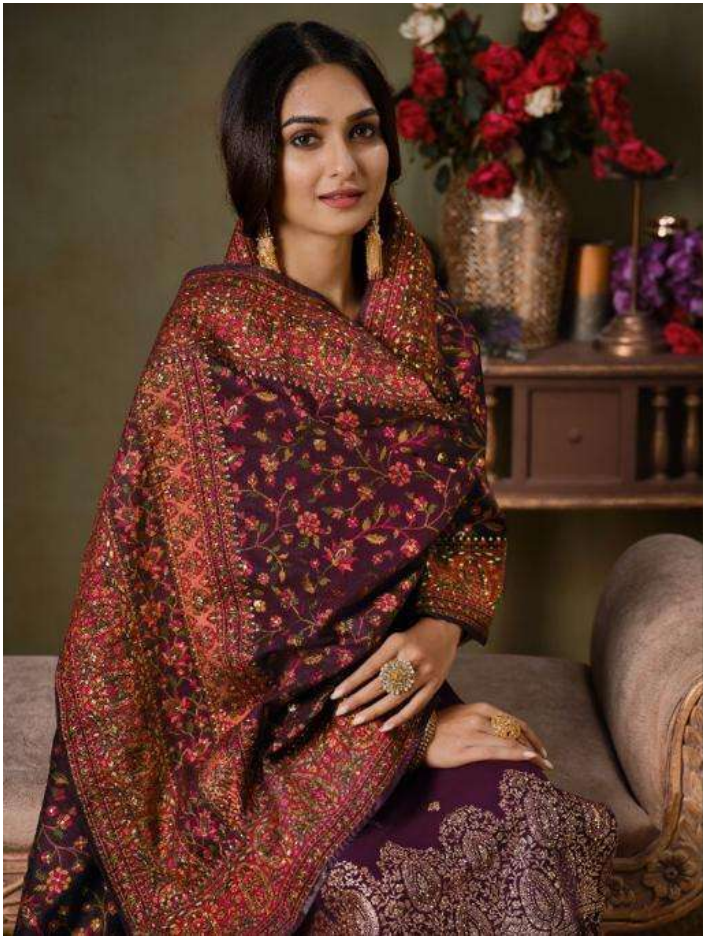

ayaan
yDui
ROYAL WEAVE

4725

avaan
VIDUI ROYAL WEAVE

4721

DCAT-67(ROYAL WEAVE)

D.NO:	PRODUCT DETAILS
D4721A	CATONIC 2 TONE SILK JACQUARD TOP WITH SWAROVSKI, CATONIC SILK JACQUARD DUPATTA WITH SOFT SILK INNER & BOTTOM. ★ DUPATTA 4 SIDE TASSLES INCLUDING.
D4722A	CATONIC 2 TONE SILK JACQUARD TOP WITH SWAROVSKI, CATONIC SILK JACQUARD DUPATTA WITH SOFT SILK INNER & BOTTOM. ★ DUPATTA 4 SIDE TASSLES INCLUDING.
D4723A	CATONIC 2 TONE SILK JACQUARD TOP WITH SWAROVSKI, CATONIC SILK JACQUARD DUPATTA WITH SOFT SILK INNER & BOTTOM. ★ DUPATTA 4 SIDE TASSLES INCLUDING.
D4724A	CATONIC 2 TONE SILK JACQUARD TOP WITH SWAROVSKI, CATONIC SILK JACQUARD DUPATTA WITH SOFT SILK INNER & BOTTOM. ★ DUPATTA 4 SIDE TASSLES INCLUDING.
D4725A	CATONIC 2 TONE SILK JACQUARD TOP WITH SWAROVSKI, CATONIC SILK JACQUARD DUPATTA WITH SOFT SILK INNER & BOTTOM. ★ DUPATTA 4 SIDE TASSLES INCLUDING.
D4726A	CATONIC 2 TONE SILK JACQUARD TOP WITH SWAROVSKI, CATONIC SILK JACQUARD DUPATTA WITH SOFT SILK INNER & BOTTOM. ★ DUPATTA 4 SIDE TASSLES INCLUDING.

avaan
viDUL
ROYAL WEAVE