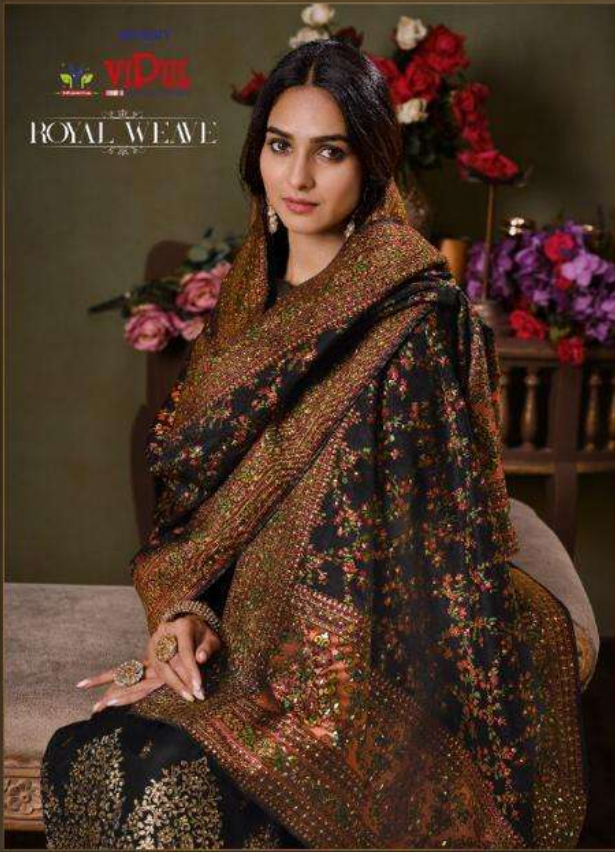

ayaan
yDui
ROYAL WEAVE

4725

avaan
VIDUI ROYAL WEAVE

4721

DCAT-67(ROYAL WEAVE)

D.NO:	PRODUCT DETAILS
D4721A	CATONIC 2 TONE SILK JACQUARD TOP WITH SWAROVSKI, CATONIC SILK JACQUARD DUPATTA WITH SOFT SILK INNER & BOTTOM. ★ DUPATTA 4 SIDE TASSLES INCLUDING.
D4722A	CATONIC 2 TONE SILK JACQUARD TOP WITH SWAROVSKI, CATONIC SILK JACQUARD DUPATTA WITH SOFT SILK INNER & BOTTOM. ★ DUPATTA 4 SIDE TASSLES INCLUDING.
D4723A	CATONIC 2 TONE SILK JACQUARD TOP WITH SWAROVSKI, CATONIC SILK JACQUARD DUPATTA WITH SOFT SILK INNER & BOTTOM. ★ DUPATTA 4 SIDE TASSLES INCLUDING.
D4724A	CATONIC 2 TONE SILK JACQUARD TOP WITH SWAROVSKI, CATONIC SILK JACQUARD DUPATTA WITH SOFT SILK INNER & BOTTOM. ★ DUPATTA 4 SIDE TASSLES INCLUDING.
D4725A	CATONIC 2 TONE SILK JACQUARD TOP WITH SWAROVSKI, CATONIC SILK JACQUARD DUPATTA WITH SOFT SILK INNER & BOTTOM. ★ DUPATTA 4 SIDE TASSLES INCLUDING.
D4726A	CATONIC 2 TONE SILK JACQUARD TOP WITH SWAROVSKI, CATONIC SILK JACQUARD DUPATTA WITH SOFT SILK INNER & BOTTOM. ★ DUPATTA 4 SIDE TASSLES INCLUDING.

avaan
viDUL
ROYAL WEAVE