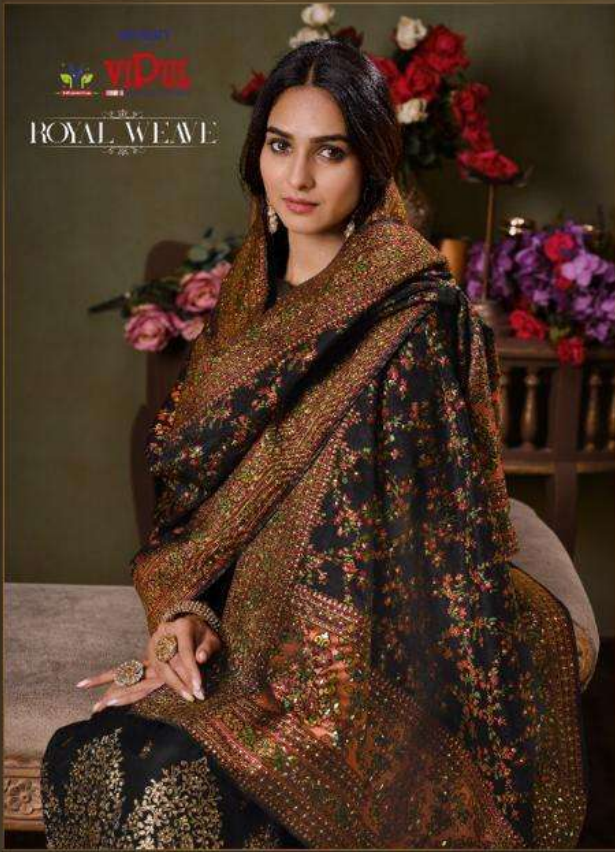

PETI VALUE: 11502.00
AVG. VALUE: 1917.00

ayaan
yDui
ROYAL WEAVE

4725

avaan
VIDUI ROYAL WEAVE

4721

DCAT-67(ROYAL WEAVE)

D.NO:	PRODUCT DETAILS
D4721A	CATONIC 2 TONE SILK JACQUARD TOP WITH SWAROVSKI, CATONIC SILK JACQUARD DUPATTA WITH SOFT SILK INNER & BOTTOM. ★ DUPATTA 4 SIDE TASSLES INCLUDING.
D4722A	CATONIC 2 TONE SILK JACQUARD TOP WITH SWAROVSKI, CATONIC SILK JACQUARD DUPATTA WITH SOFT SILK INNER & BOTTOM. ★ DUPATTA 4 SIDE TASSLES INCLUDING.
D4723A	CATONIC 2 TONE SILK JACQUARD TOP WITH SWAROVSKI, CATONIC SILK JACQUARD DUPATTA WITH SOFT SILK INNER & BOTTOM. ★ DUPATTA 4 SIDE TASSLES INCLUDING.
D4724A	CATONIC 2 TONE SILK JACQUARD TOP WITH SWAROVSKI, CATONIC SILK JACQUARD DUPATTA WITH SOFT SILK INNER & BOTTOM. ★ DUPATTA 4 SIDE TASSLES INCLUDING.
D4725A	CATONIC 2 TONE SILK JACQUARD TOP WITH SWAROVSKI, CATONIC SILK JACQUARD DUPATTA WITH SOFT SILK INNER & BOTTOM. ★ DUPATTA 4 SIDE TASSLES INCLUDING.
D4726A	CATONIC 2 TONE SILK JACQUARD TOP WITH SWAROVSKI, CATONIC SILK JACQUARD DUPATTA WITH SOFT SILK INNER & BOTTOM. ★ DUPATTA 4 SIDE TASSLES INCLUDING.

avaan
viDUL
ROYAL WEAVE