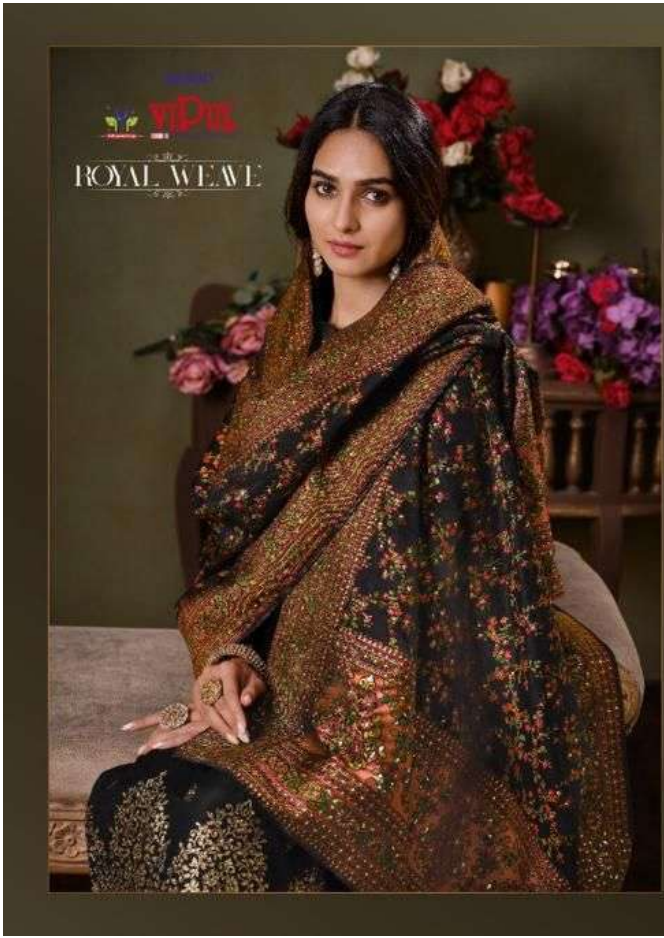

myaan
VIDUA ROYAL WEAVE

4721

ayaan
VIP III ROYAL WEAVE

4725

विदुल
viDUL
ROYAL WEAVE

ayan

VIPUL

ROYAL WEAVE

4721

4722

4723

4724

4725

4726

DCAT-67(ROYAL WEAVE)

D.NO:	PRODUCT DETAILS
D4721A	CATONIC 2 TONE SILK JACQUARD TOP WITH SWAROVSKI, CATONIC SILK JACQUARD DUPATTA WITH SOFT SILK INNER & BOTTOM. ★ DUPATTA 4 SIDE TASSLES INCLUDING.
D4722A	CATONIC 2 TONE SILK JACQUARD TOP WITH SWAROVSKI, CATONIC SILK JACQUARD DUPATTA WITH SOFT SILK INNER & BOTTOM. ★ DUPATTA 4 SIDE TASSLES INCLUDING.
D4723A	CATONIC 2 TONE SILK JACQUARD TOP WITH SWAROVSKI, CATONIC SILK JACQUARD DUPATTA WITH SOFT SILK INNER & BOTTOM. ★ DUPATTA 4 SIDE TASSLES INCLUDING.
D4724A	CATONIC 2 TONE SILK JACQUARD TOP WITH SWAROVSKI, CATONIC SILK JACQUARD DUPATTA WITH SOFT SILK INNER & BOTTOM. ★ DUPATTA 4 SIDE TASSLES INCLUDING.
D4725A	CATONIC 2 TONE SILK JACQUARD TOP WITH SWAROVSKI, CATONIC SILK JACQUARD DUPATTA WITH SOFT SILK INNER & BOTTOM. ★ DUPATTA 4 SIDE TASSLES INCLUDING.
D4726A	CATONIC 2 TONE SILK JACQUARD TOP WITH SWAROVSKI, CATONIC SILK JACQUARD DUPATTA WITH SOFT SILK INNER & BOTTOM. ★ DUPATTA 4 SIDE TASSLES INCLUDING.