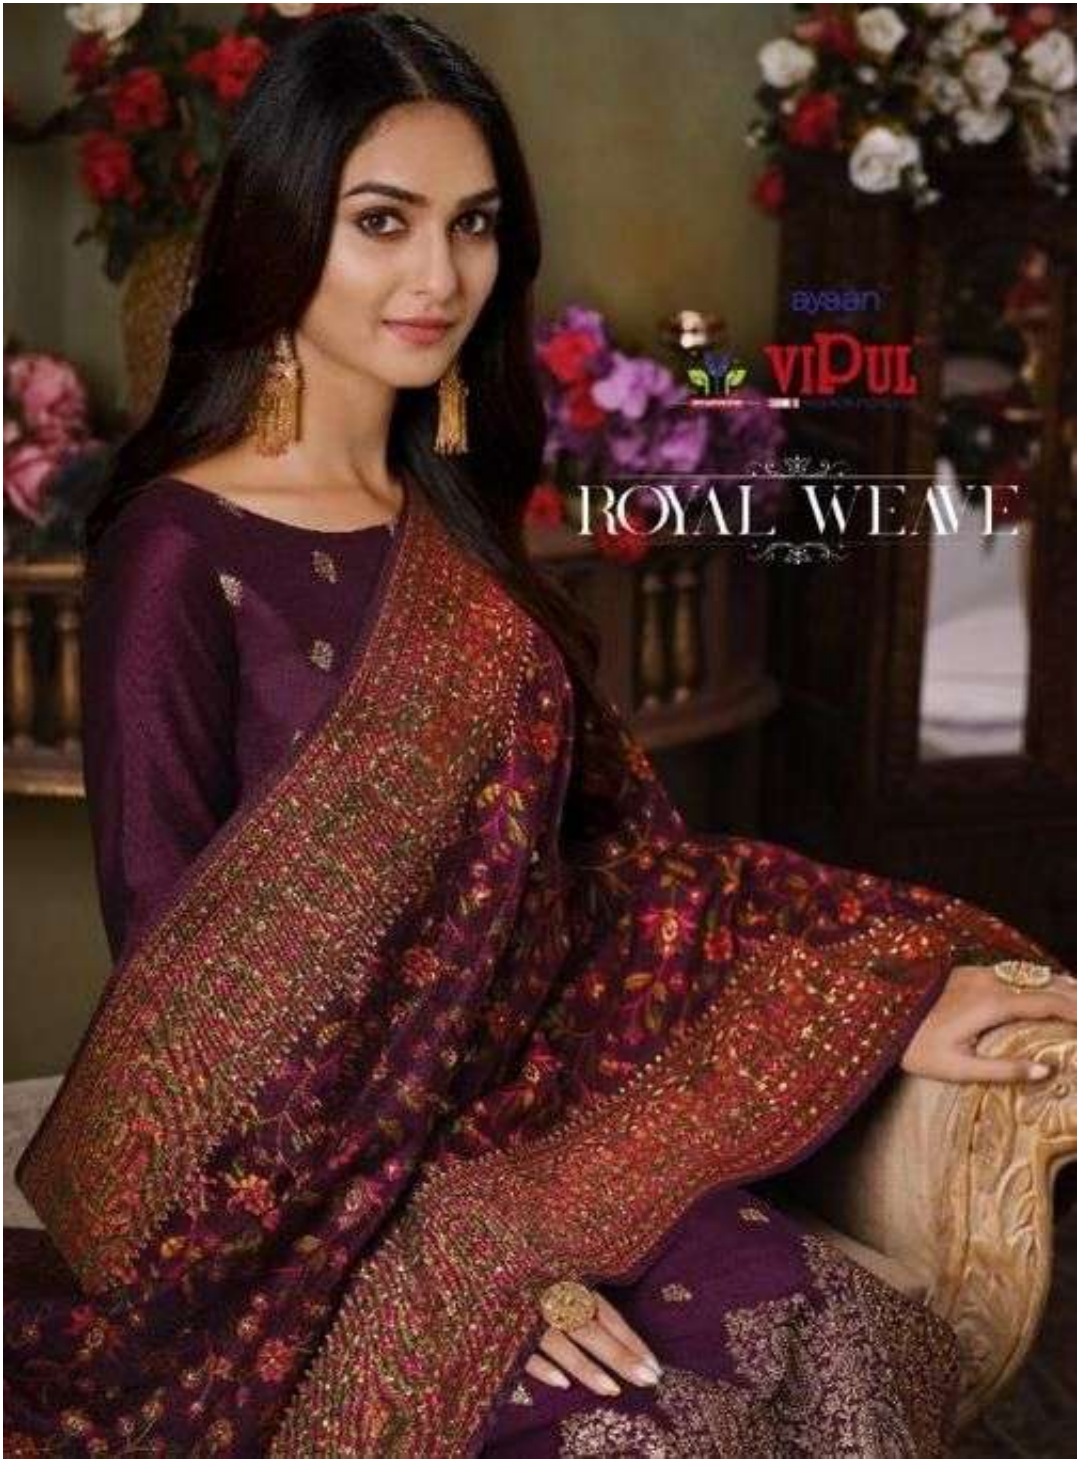

myaan  
**VIDUA** ROYAL WEAVE

4721

4725

विदुल  
**viDUL**  
ROYAL WEAVE

4721

4722

4723

4724

4725

4726

**DCAT-67(ROYAL WEAVE)**

D.NO:	PRODUCT DETAILS
D4721A	CATONIC 2 TONE SILK JACQUARD TOP WITH SWAROVSKI, CATONIC SILK JACQUARD DUPATTA WITH SOFT SILK INNER & BOTTOM. ★ DUPATTA 4 SIDE TASSLES INCLUDING.
D4722A	CATONIC 2 TONE SILK JACQUARD TOP WITH SWAROVSKI, CATONIC SILK JACQUARD DUPATTA WITH SOFT SILK INNER & BOTTOM. ★ DUPATTA 4 SIDE TASSLES INCLUDING.
D4723A	CATONIC 2 TONE SILK JACQUARD TOP WITH SWAROVSKI, CATONIC SILK JACQUARD DUPATTA WITH SOFT SILK INNER & BOTTOM. ★ DUPATTA 4 SIDE TASSLES INCLUDING.
D4724A	CATONIC 2 TONE SILK JACQUARD TOP WITH SWAROVSKI, CATONIC SILK JACQUARD DUPATTA WITH SOFT SILK INNER & BOTTOM. ★ DUPATTA 4 SIDE TASSLES INCLUDING.
D4725A	CATONIC 2 TONE SILK JACQUARD TOP WITH SWAROVSKI, CATONIC SILK JACQUARD DUPATTA WITH SOFT SILK INNER & BOTTOM. ★ DUPATTA 4 SIDE TASSLES INCLUDING.
D4726A	CATONIC 2 TONE SILK JACQUARD TOP WITH SWAROVSKI, CATONIC SILK JACQUARD DUPATTA WITH SOFT SILK INNER & BOTTOM. ★ DUPATTA 4 SIDE TASSLES INCLUDING.