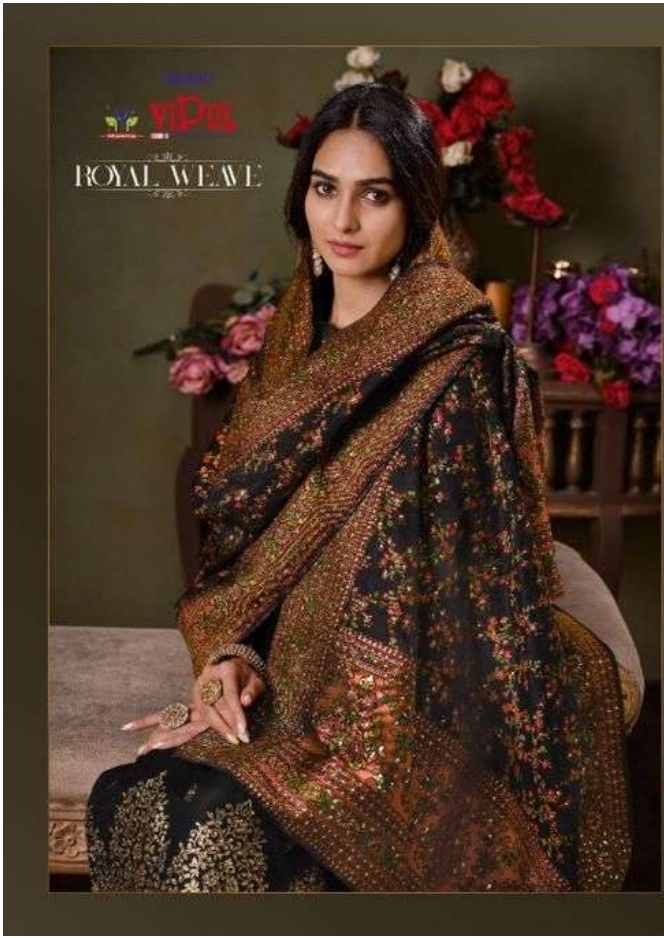

myaan  
**VIDUA** ROYAL WEAVE

4721

4725

विदुल  
**viDUL**  
ROYAL WEAVE

4721

4722

4723

4724

4725

4726

**DCAT-67(ROYAL WEAVE)**

D.NO:	PRODUCT DETAILS
D4721A	CATONIC 2 TONE SILK JACQUARD TOP WITH SWAROVSKI, CATONIC SILK JACQUARD DUPATTA WITH SOFT SILK INNER & BOTTOM. ★ DUPATTA 4 SIDE TASSLES INCLUDING.
D4722A	CATONIC 2 TONE SILK JACQUARD TOP WITH SWAROVSKI, CATONIC SILK JACQUARD DUPATTA WITH SOFT SILK INNER & BOTTOM. ★ DUPATTA 4 SIDE TASSLES INCLUDING.
D4723A	CATONIC 2 TONE SILK JACQUARD TOP WITH SWAROVSKI, CATONIC SILK JACQUARD DUPATTA WITH SOFT SILK INNER & BOTTOM. ★ DUPATTA 4 SIDE TASSLES INCLUDING.
D4724A	CATONIC 2 TONE SILK JACQUARD TOP WITH SWAROVSKI, CATONIC SILK JACQUARD DUPATTA WITH SOFT SILK INNER & BOTTOM. ★ DUPATTA 4 SIDE TASSLES INCLUDING.
D4725A	CATONIC 2 TONE SILK JACQUARD TOP WITH SWAROVSKI, CATONIC SILK JACQUARD DUPATTA WITH SOFT SILK INNER & BOTTOM. ★ DUPATTA 4 SIDE TASSLES INCLUDING.
D4726A	CATONIC 2 TONE SILK JACQUARD TOP WITH SWAROVSKI, CATONIC SILK JACQUARD DUPATTA WITH SOFT SILK INNER & BOTTOM. ★ DUPATTA 4 SIDE TASSLES INCLUDING.