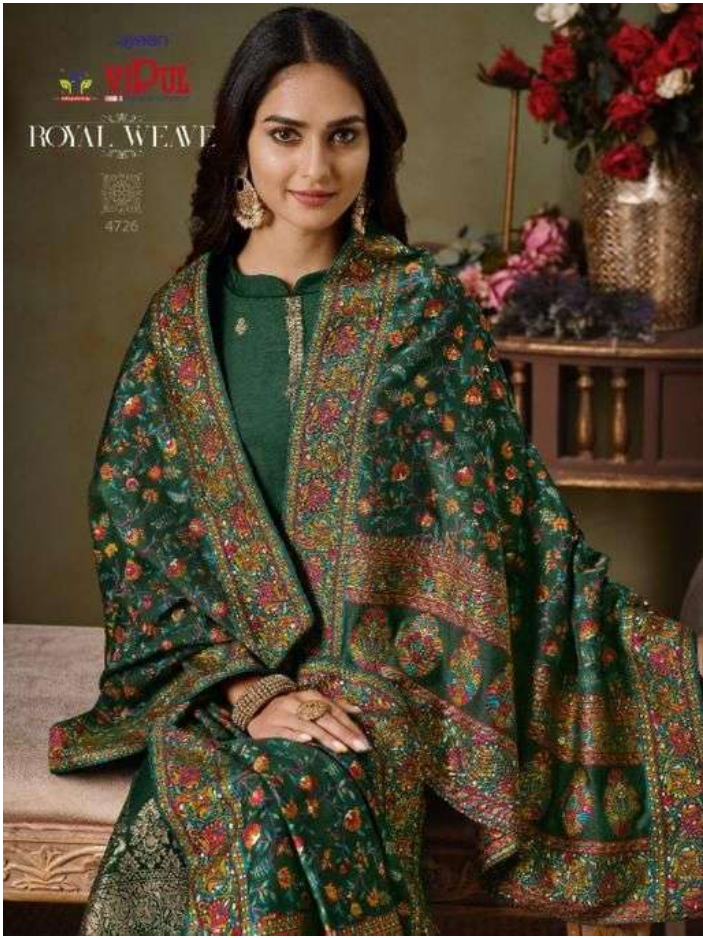

myaan  
**VIDUA** ROYAL WEAVE

4721

4725

विदुल  
**viDUL**  
ROYAL WEAVE

4721

4722

4723

4724

4725

4726

**DCAT-67(ROYAL WEAVE)**

D.NO:	PRODUCT DETAILS
D4721A	CATONIC 2 TONE SILK JACQUARD TOP WITH SWAROVSKI, CATONIC SILK JACQUARD DUPATTA WITH SOFT SILK INNER & BOTTOM. ★ DUPATTA 4 SIDE TASSLES INCLUDING.
D4722A	CATONIC 2 TONE SILK JACQUARD TOP WITH SWAROVSKI, CATONIC SILK JACQUARD DUPATTA WITH SOFT SILK INNER & BOTTOM. ★ DUPATTA 4 SIDE TASSLES INCLUDING.
D4723A	CATONIC 2 TONE SILK JACQUARD TOP WITH SWAROVSKI, CATONIC SILK JACQUARD DUPATTA WITH SOFT SILK INNER & BOTTOM. ★ DUPATTA 4 SIDE TASSLES INCLUDING.
D4724A	CATONIC 2 TONE SILK JACQUARD TOP WITH SWAROVSKI, CATONIC SILK JACQUARD DUPATTA WITH SOFT SILK INNER & BOTTOM. ★ DUPATTA 4 SIDE TASSLES INCLUDING.
D4725A	CATONIC 2 TONE SILK JACQUARD TOP WITH SWAROVSKI, CATONIC SILK JACQUARD DUPATTA WITH SOFT SILK INNER & BOTTOM. ★ DUPATTA 4 SIDE TASSLES INCLUDING.
D4726A	CATONIC 2 TONE SILK JACQUARD TOP WITH SWAROVSKI, CATONIC SILK JACQUARD DUPATTA WITH SOFT SILK INNER & BOTTOM. ★ DUPATTA 4 SIDE TASSLES INCLUDING.