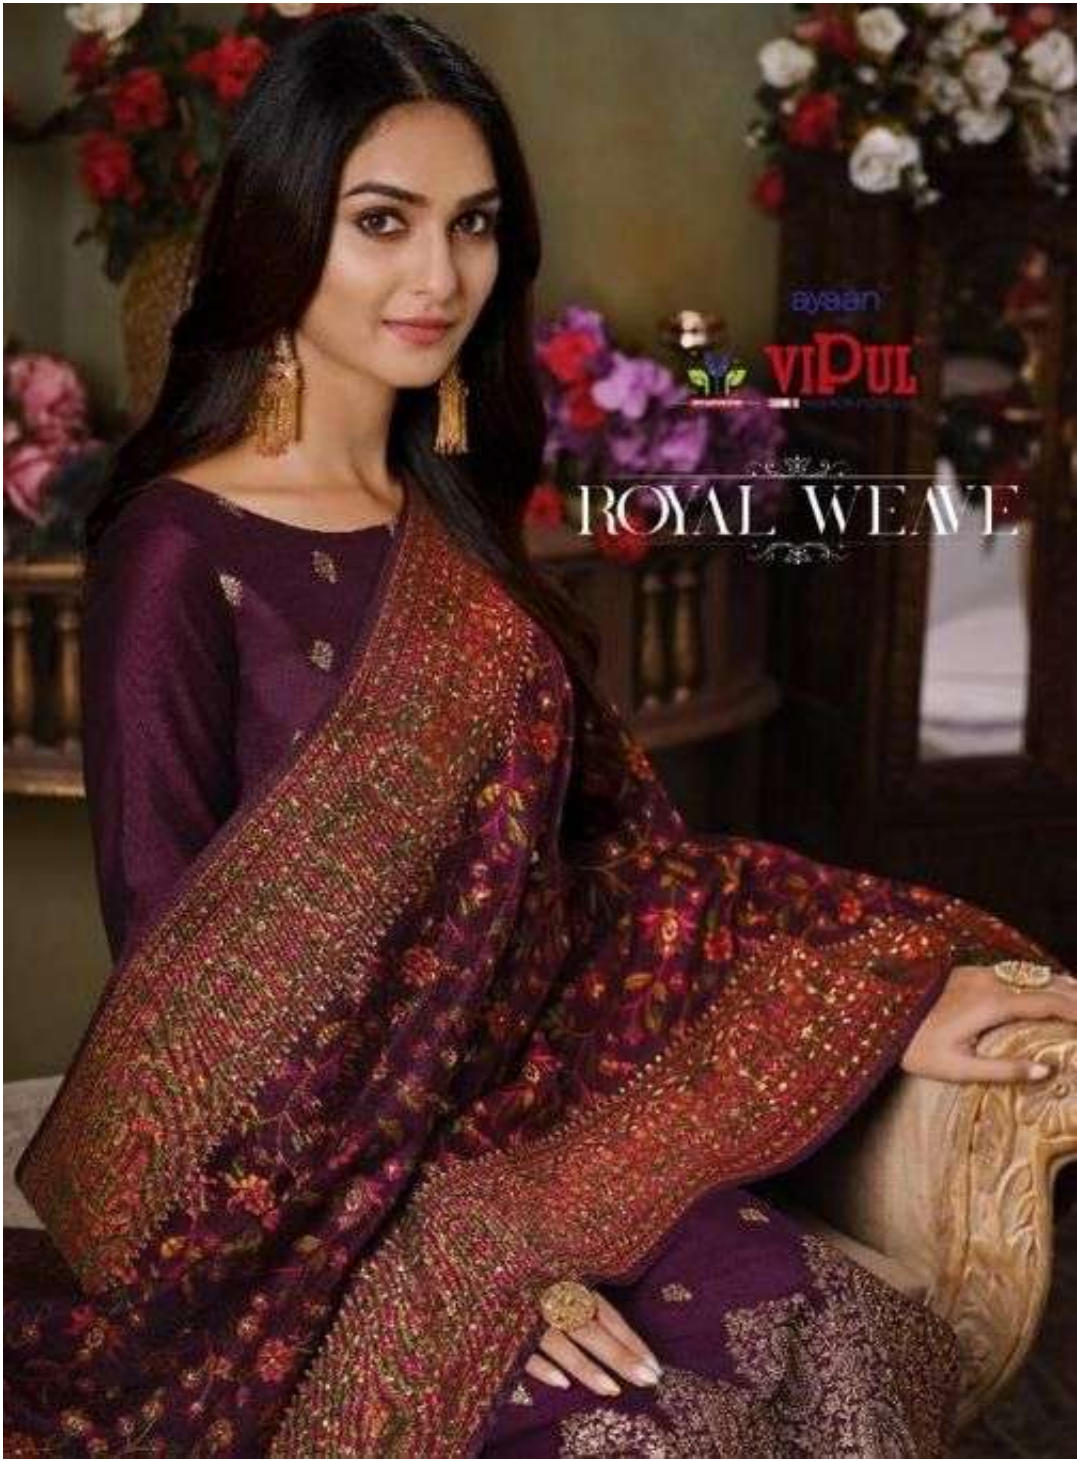

myaan
VIDUA ROYAL WEAVE

4721

ayaan
VIP III ROYAL WEAVE

4725

विदुल
viDUL
ROYAL WEAVE

ayan

VIPUL

ROYAL WEAVE

4721

4722

4723

4724

4725

4726

DCAT-67(ROYAL WEAVE)

D.NO:	PRODUCT DETAILS
D4721A	CATONIC 2 TONE SILK JACQUARD TOP WITH SWAROVSKI, CATONIC SILK JACQUARD DUPATTA WITH SOFT SILK INNER & BOTTOM. ★ DUPATTA 4 SIDE TASSLES INCLUDING.
D4722A	CATONIC 2 TONE SILK JACQUARD TOP WITH SWAROVSKI, CATONIC SILK JACQUARD DUPATTA WITH SOFT SILK INNER & BOTTOM. ★ DUPATTA 4 SIDE TASSLES INCLUDING.
D4723A	CATONIC 2 TONE SILK JACQUARD TOP WITH SWAROVSKI, CATONIC SILK JACQUARD DUPATTA WITH SOFT SILK INNER & BOTTOM. ★ DUPATTA 4 SIDE TASSLES INCLUDING.
D4724A	CATONIC 2 TONE SILK JACQUARD TOP WITH SWAROVSKI, CATONIC SILK JACQUARD DUPATTA WITH SOFT SILK INNER & BOTTOM. ★ DUPATTA 4 SIDE TASSLES INCLUDING.
D4725A	CATONIC 2 TONE SILK JACQUARD TOP WITH SWAROVSKI, CATONIC SILK JACQUARD DUPATTA WITH SOFT SILK INNER & BOTTOM. ★ DUPATTA 4 SIDE TASSLES INCLUDING.
D4726A	CATONIC 2 TONE SILK JACQUARD TOP WITH SWAROVSKI, CATONIC SILK JACQUARD DUPATTA WITH SOFT SILK INNER & BOTTOM. ★ DUPATTA 4 SIDE TASSLES INCLUDING.