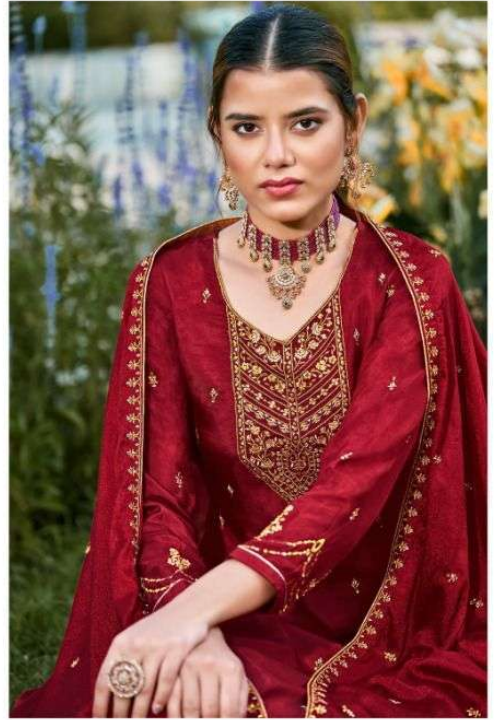

# ZURI

  
NARI

ETERNAL SENSE  
& SENSIBILITY

*Original, beautiful and attractive design and  
the quality makes the women. Welcome to the days  
of sustainable dress.*

**NARI**

  
NAARI

FEMININE BEAUTY

*A gorgeous dress with contemporary design  
would add freshness and stunning glamour to her look.*