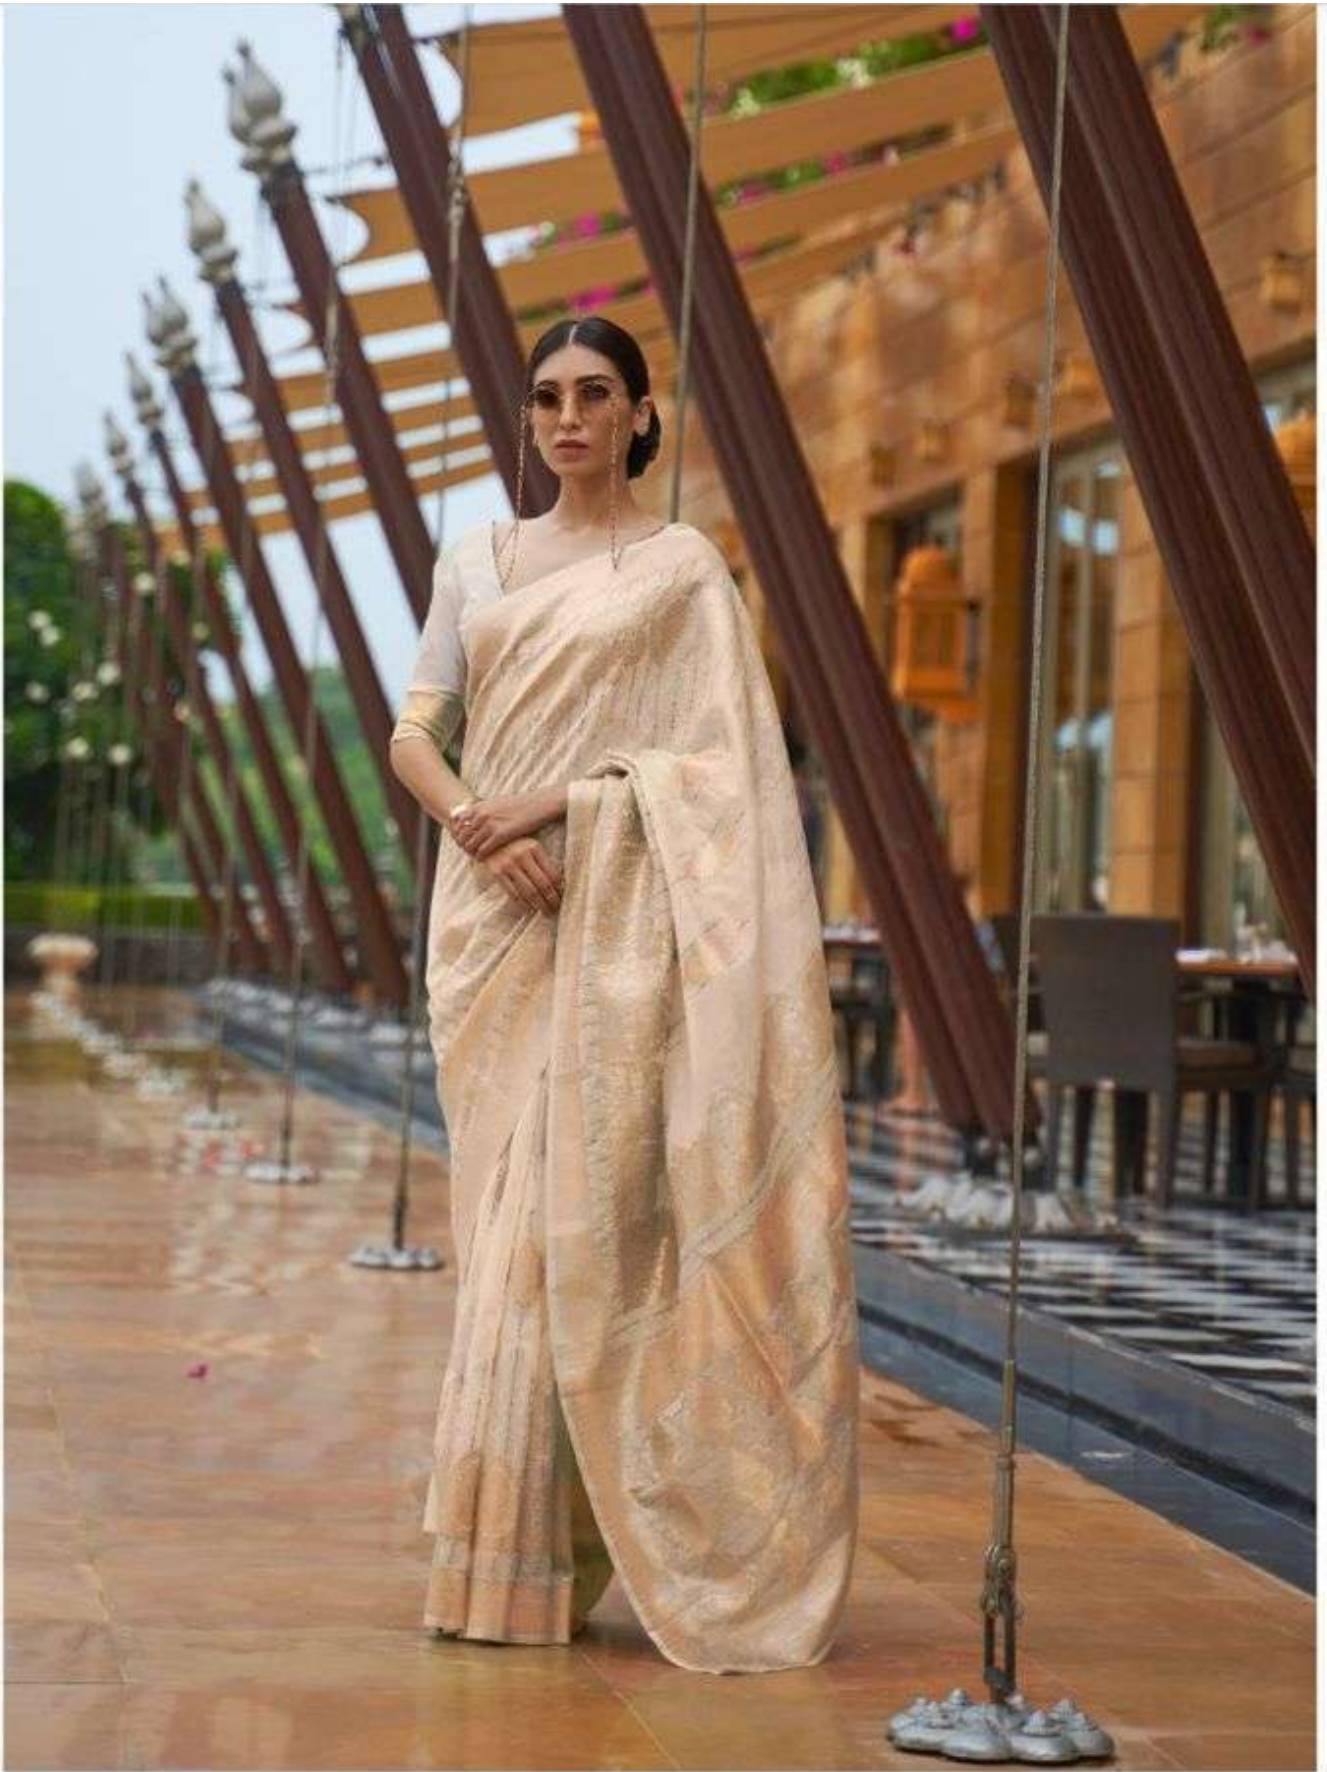

RAJTEX
India's Best
100% Cotton | 100% Polyester | 50% Cotton

KASBAH SILK
MODAL SEQUINS-VALUE ADDED 196001

RAJTEX
India's Best
100% Cotton | 100% Polyester | 50% Cotton

KASBAH SILK
MODAL SEQUINS-VALUE ADDED 196001

RAJTEX
India's Finest
100% Cotton | 100% Polyester | 50% Cotton

KASBAH SILK
MODAL SEQUINS-VALUE ADDED 196002

RAJTEX
Delignier
100% saam | 100% silk | 50% saam

KASBAH SILK
MODAL SEQUINS-VALUE ADDED 196003