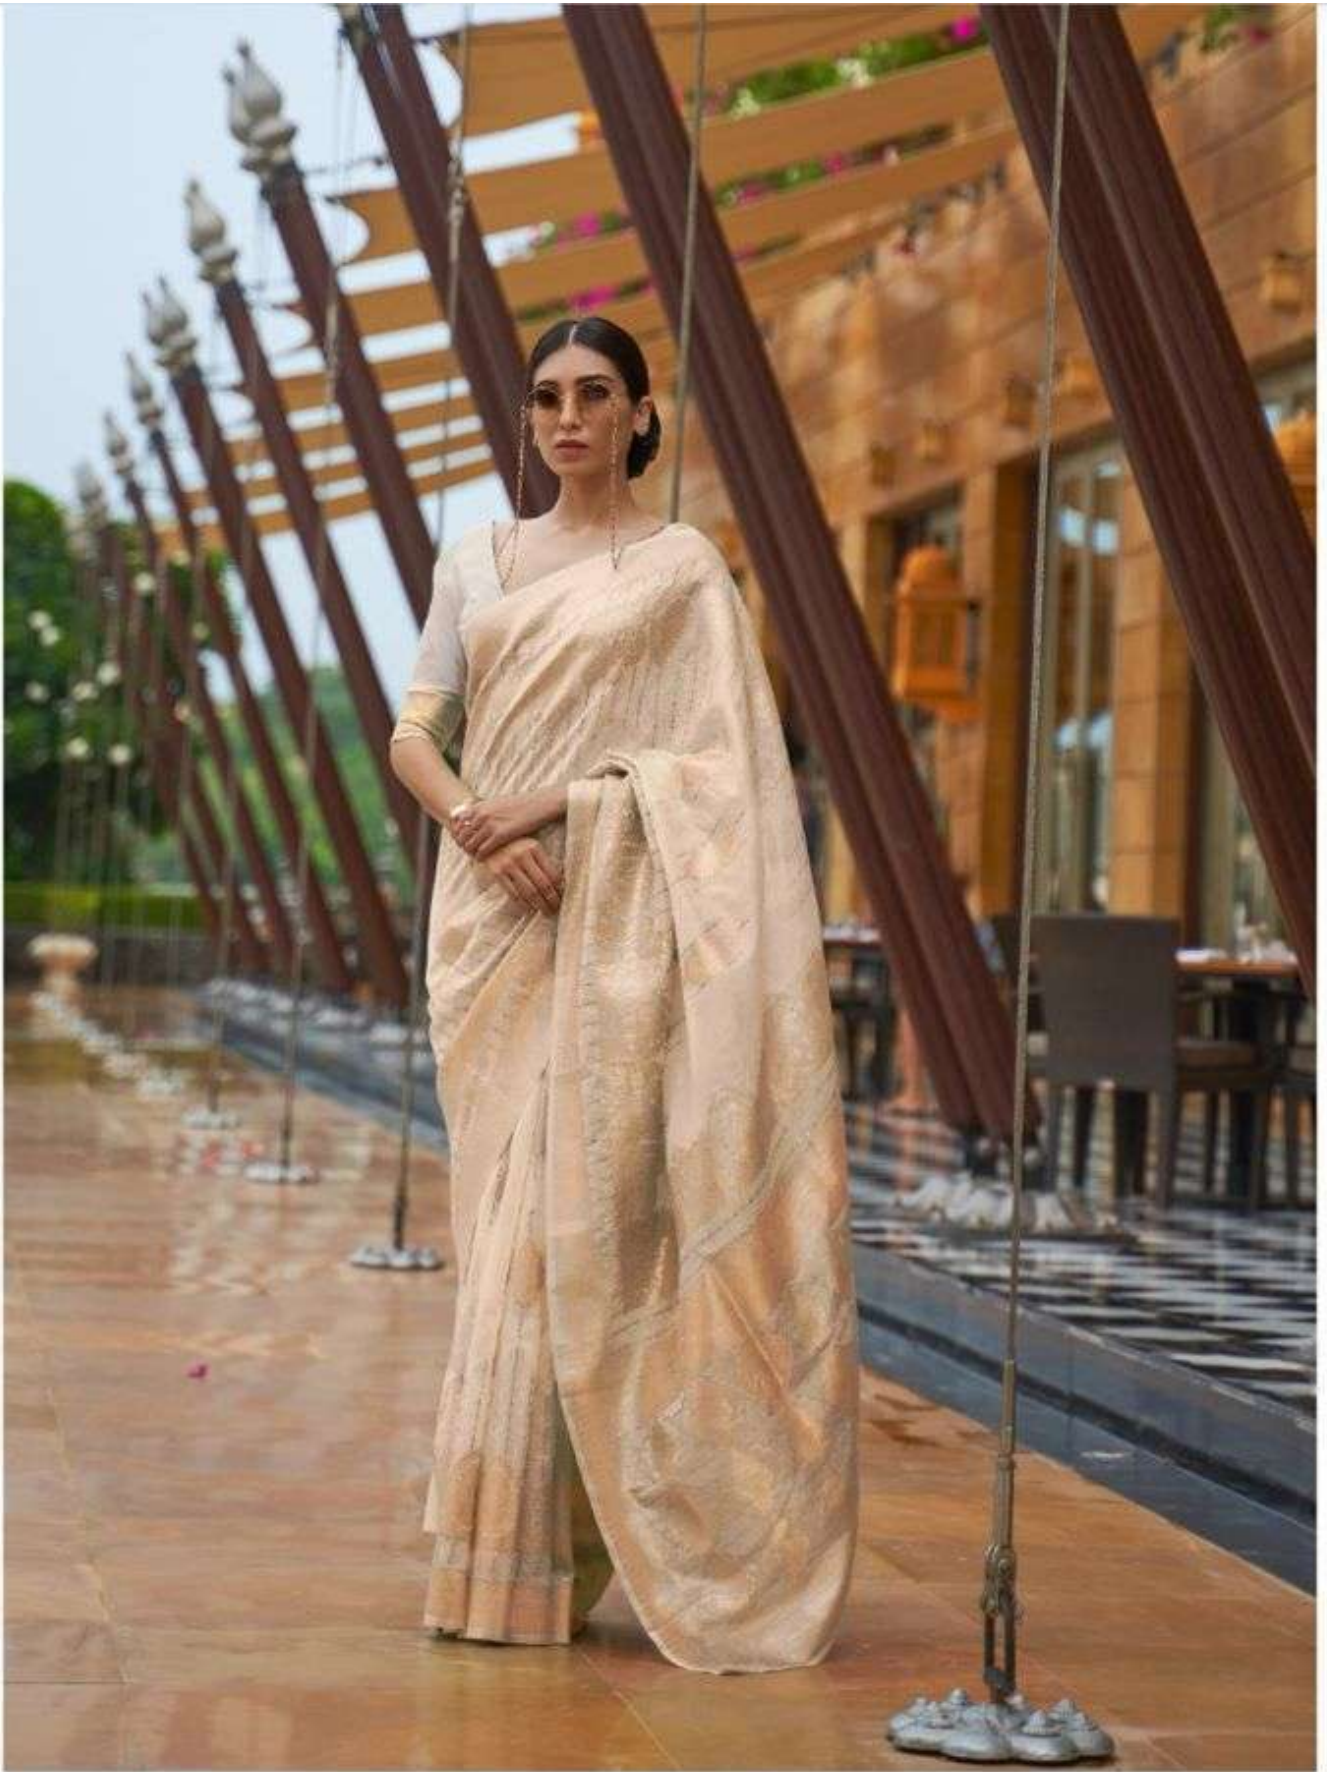

RAJTEX
Delignee
100% silk | 100% cotton | 50% silk

KASBAH SILK
MODAL SEQUINS-VALUE ADDED 196001

RAJTEX
India's Best
100% Cotton | 100% Polyester | 50% Cotton

KASBAH SILK
MODAL SEQUINS-VALUE ADDED 196001

RAJTEX
India's Finest
100% Cotton | 100% Polyester | 50% Cotton

KASBAH SILK
MODAL SEQUINS-VALUE ADDED 196002

RAJTEX
Delignier
100% saam | 100% silk | 50% saam

KASBAH SILK
MODAL SEQUINS-VALUE ADDED 196003

RAJTEX
Belgium
100% saam | 100% silk | 50% saam

KASBAH SILK
MODAL SEQUINS-VALUE ADDED 196006