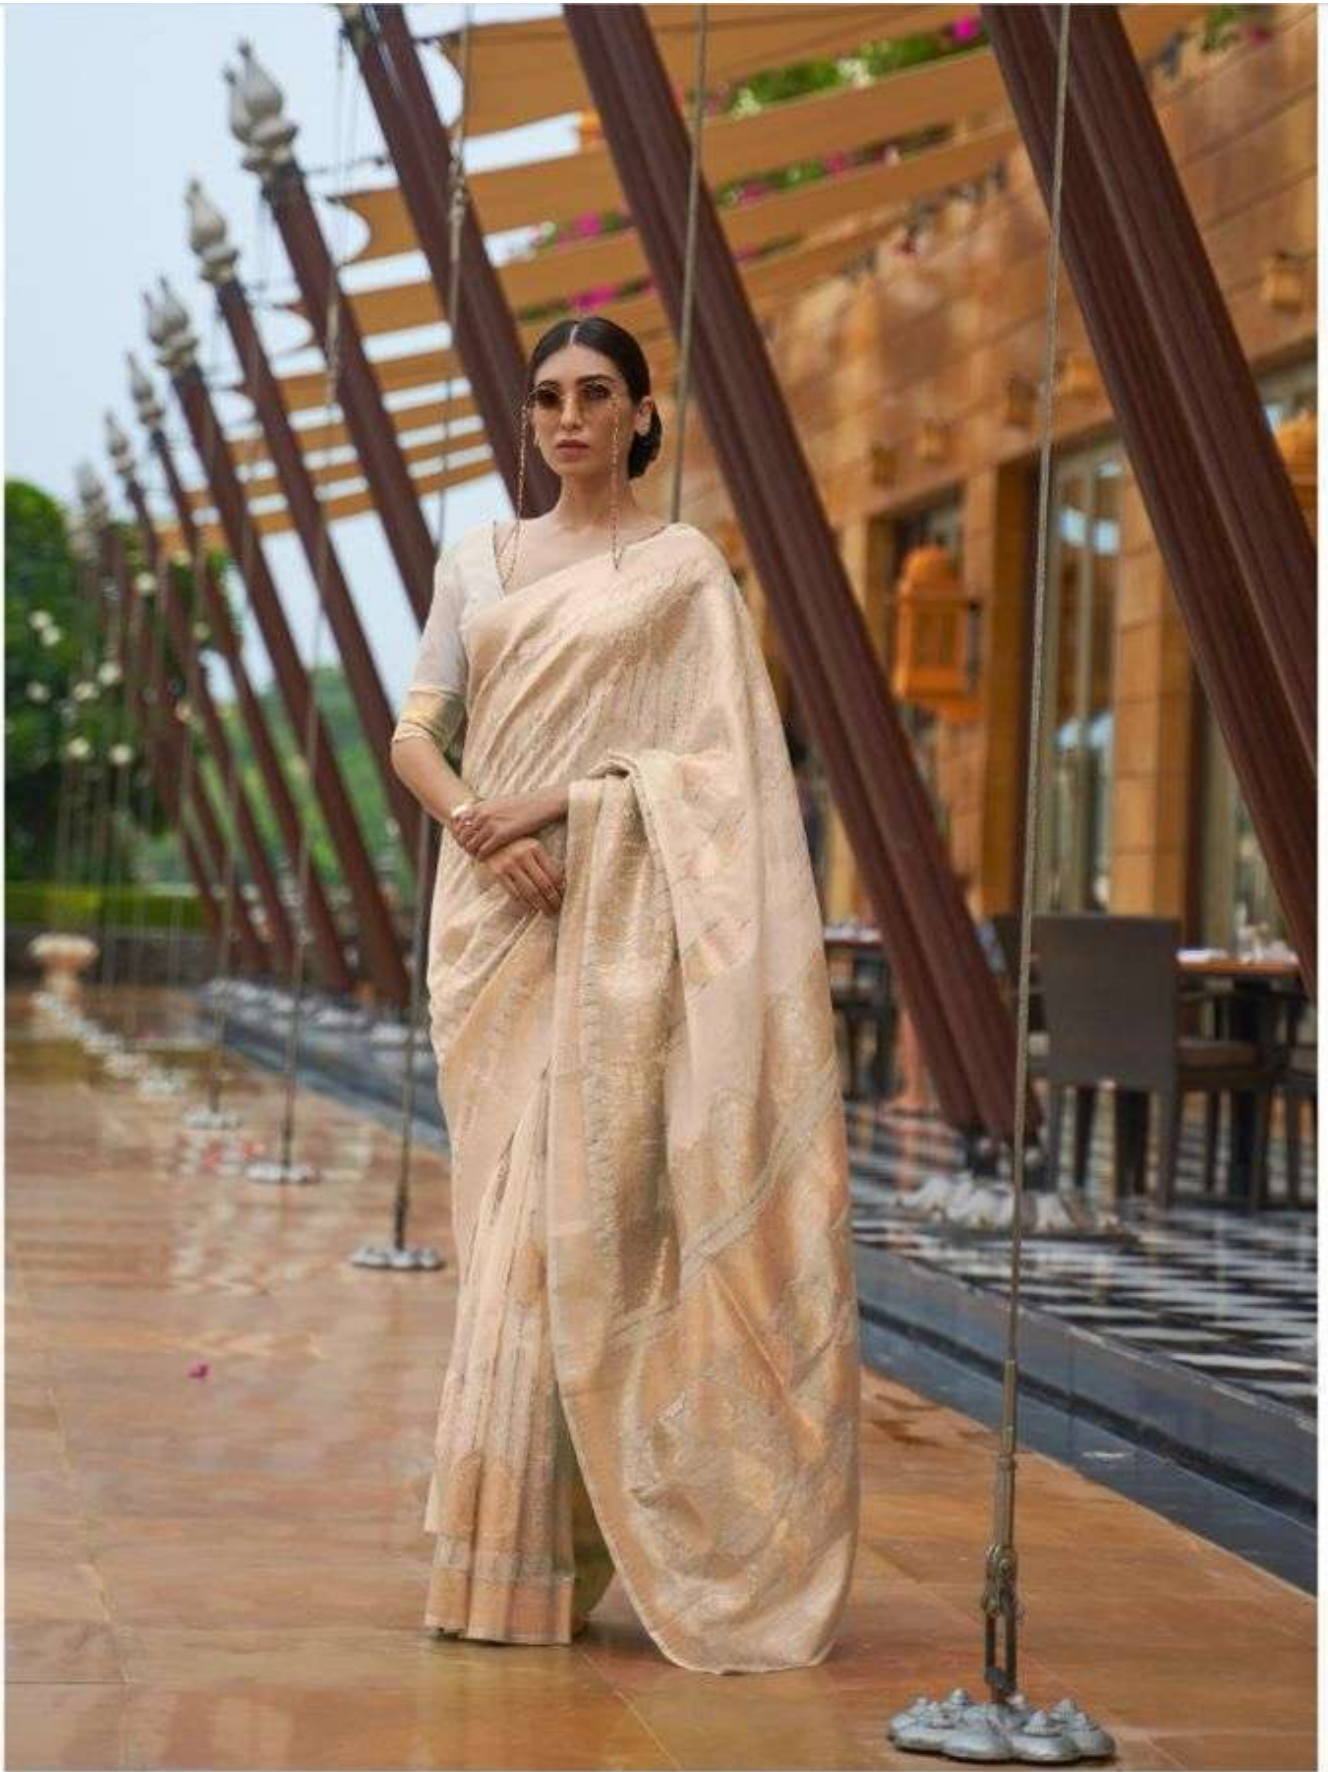

RAJTEX
India's Best
100% Cotton | 100% Polyester | 50% Cotton

KASBAH SILK
MODAL SEQUINS-VALUE ADDED 196001

RAJTEX
India's Best
100% Cotton | 100% Polyester | 50% Cotton

KASBAH SILK
MODAL SEQUINS-VALUE ADDED 196001

RAJTEX
India's Finest
100% Cotton | 100% Polyester | 50% Cotton

KASBAH SILK
MODAL SEQUINS-VALUE ADDED 196002

RAJTEX
Delignier
100% saam | 100% silk | 50% saam

KASBAH SILK
MODAL SEQUINS-VALUE ADDED 196003