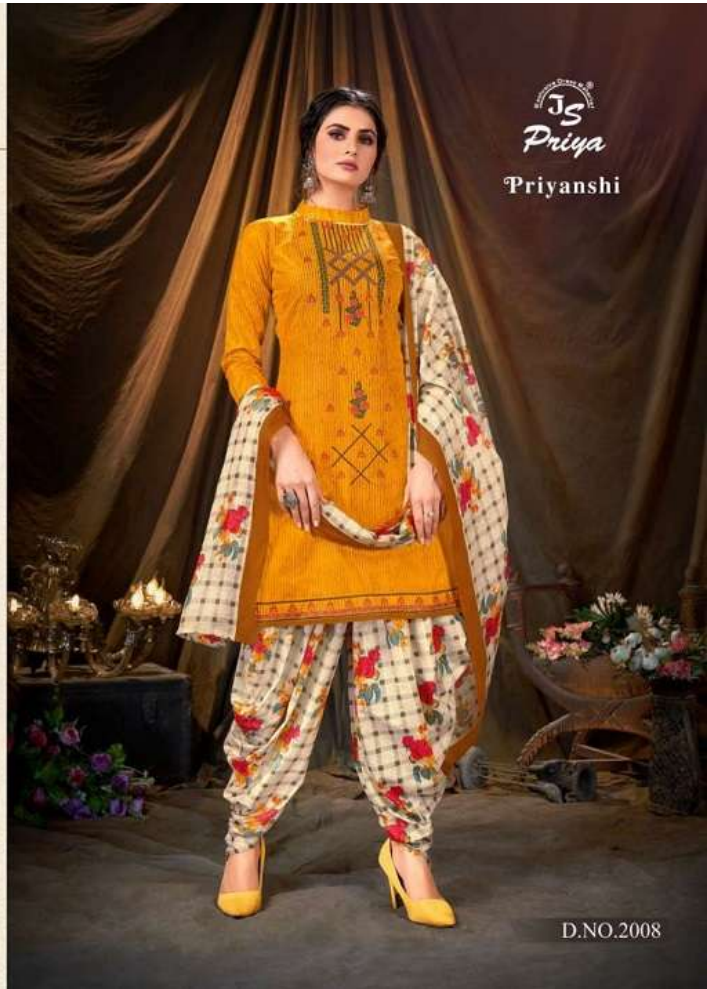

JS
Priya
Priyanshi

D.NO.2008