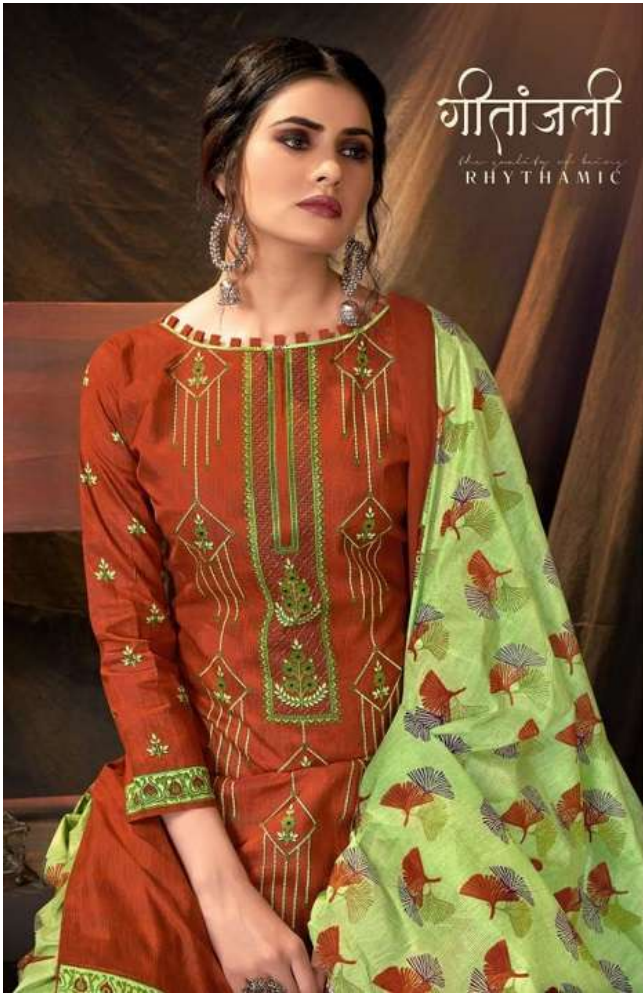

Exclusive Dress Material®
JS
Priya

Priyanshi

Bottom 2.50 mtr apx* Vol-02

Exclusive Dress Material®
JS
Priya

Priyanshi

Bottom 2.50 mtr apx* Vol-02

Exclusive Dress Material
JS
Priya
Priyanshi

Exclusive Dress & Saree
JS
Priya