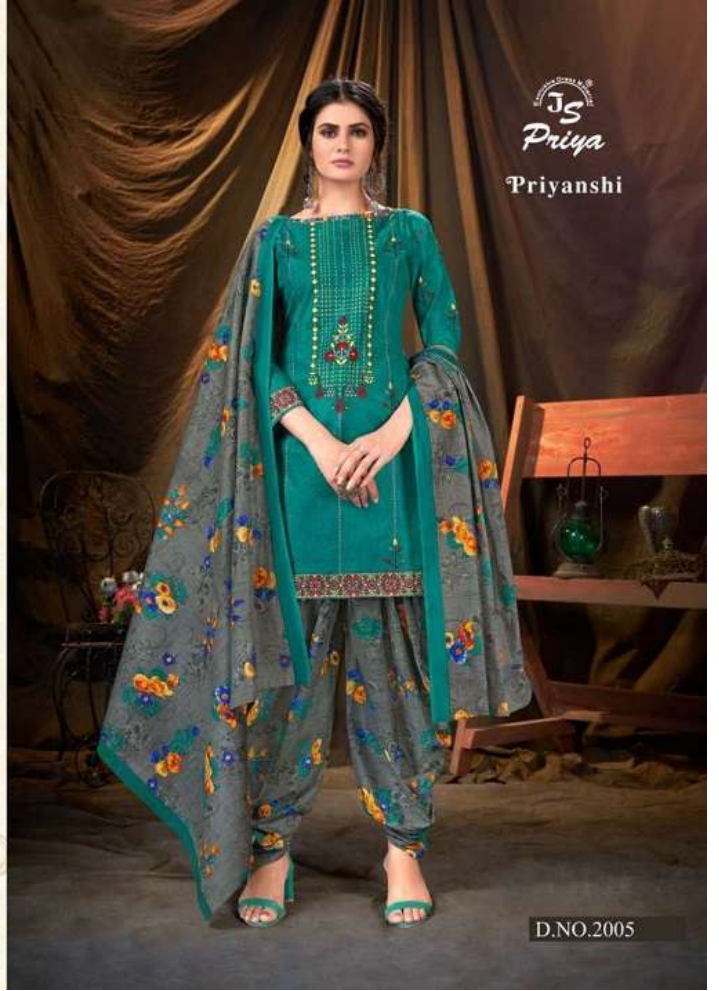

JS
Priya
Priyanshi