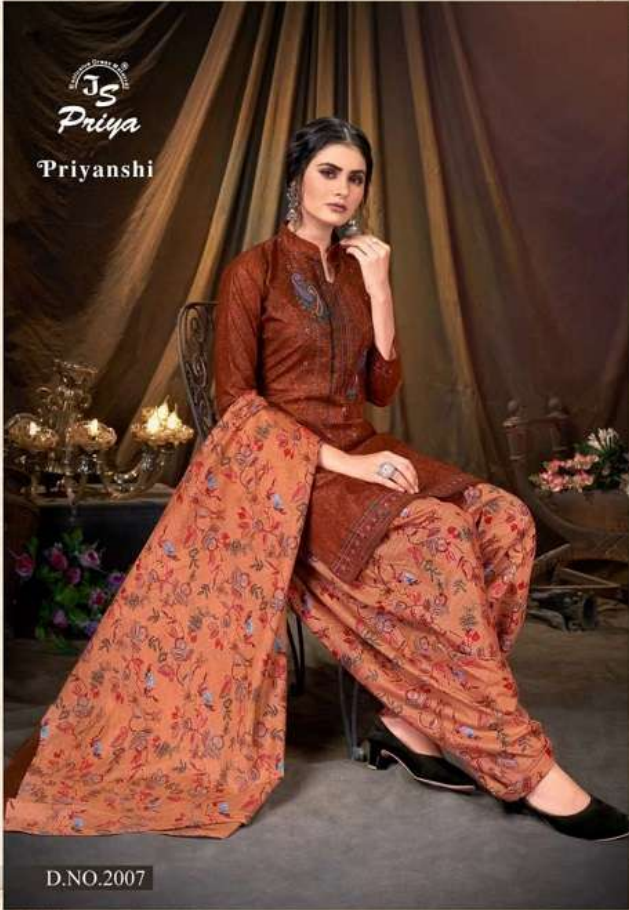

अयाना *the quality of being*
RADIANT