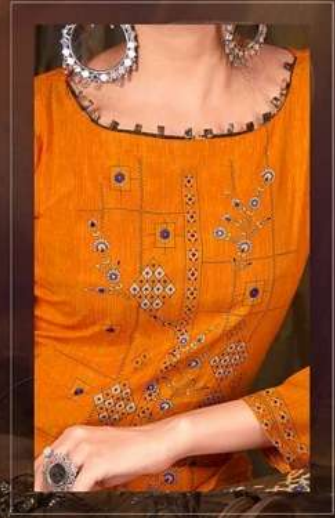

Exclusive Dress Material
JS
Priya

निश्मा *the quality of being*
LIGHT & BRIGHT