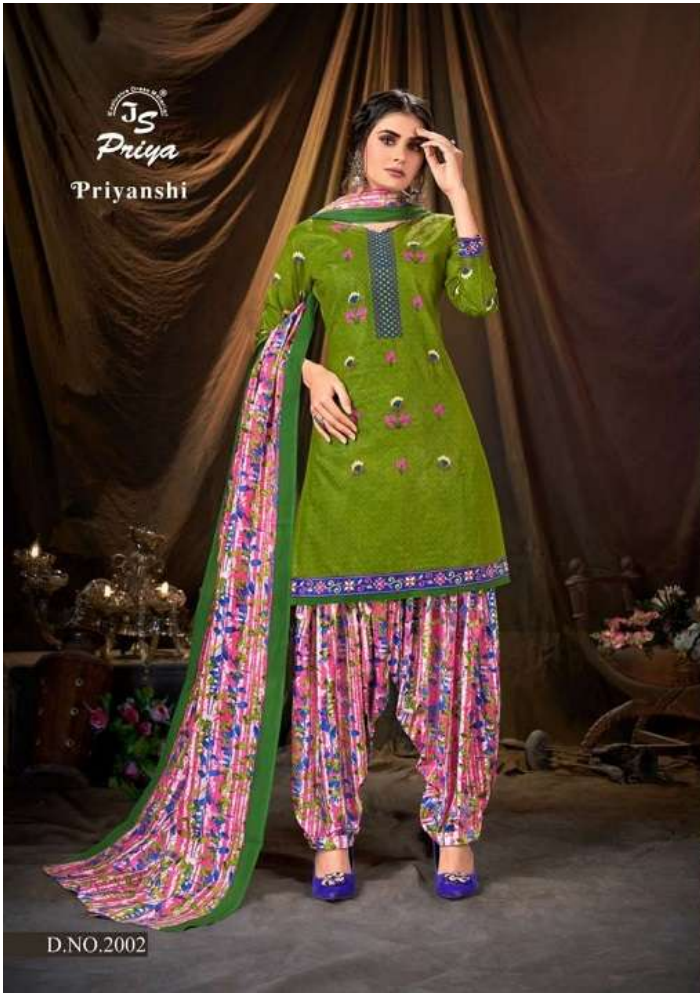

नितिना *the quality of being*
ETHICAL