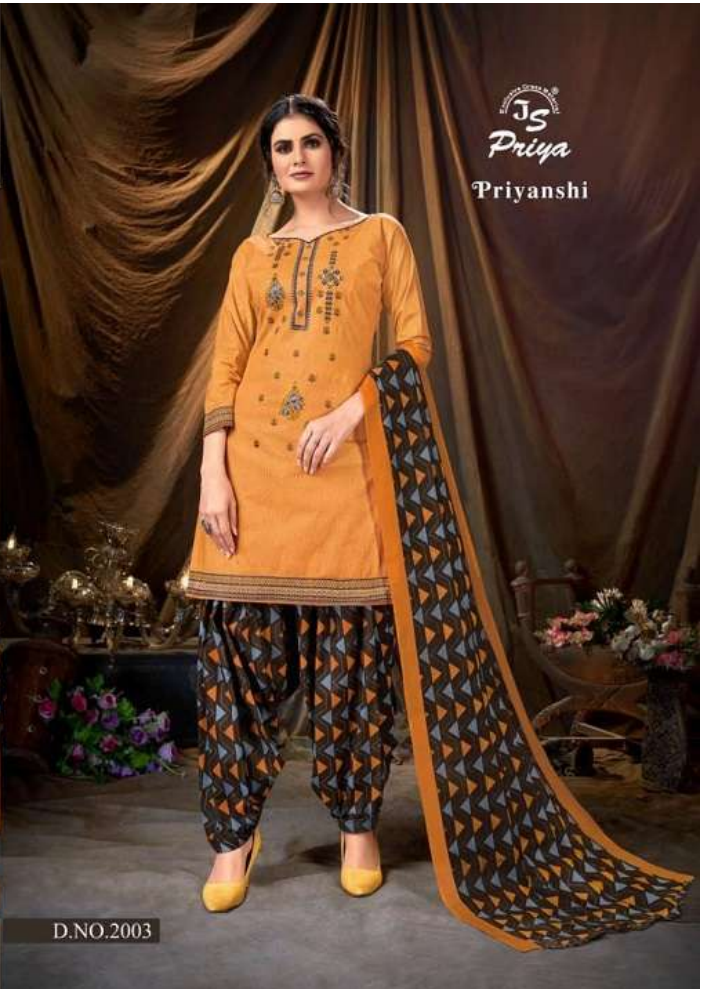

श्रेष्ठ
the quality of being
SUPREME

JS
Priya
Priyanshi

D.NO.2003