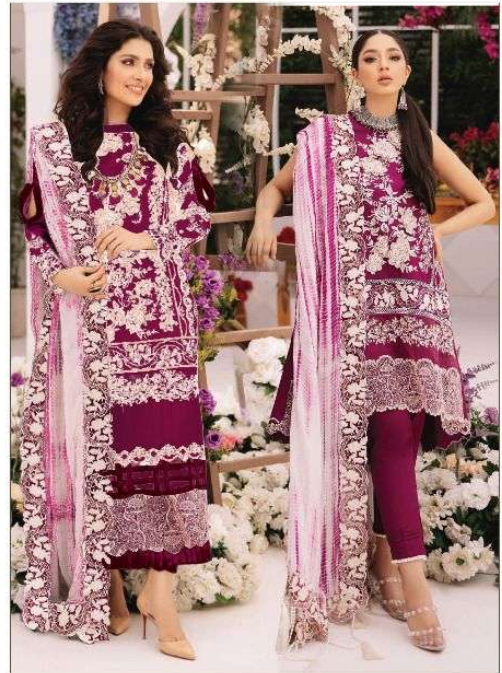

ZARQASHTM

A BRAND BY KHAYRA

Ariana
LAWN

ZARQASH®
A MEMBER OF KCS GROUP

Ariana
LAWN

D.NO-2048 A

D.NO-2048 B

Top - Lawn cotton heavy embroidered with 3D flower
Bottom - Semi lawn cotton with pumpum lace
Dupatta - Nazneen sibori print with
self embroidered four side border

ZARQASHTM

A BRAND BY KHAYRA

Ariana
LAWN

ZARQASH

A BRAND BY
D.NO-2048 B

Top - Lawn cotton heavy embroidered
with 3D flower
Bottom - Semi lawn cotton with
pumpum lace
Dupatta - Nazneen sibori print with
self embroidered four side border

ZARQASH

A BRAND BY

D.NO-2048 A

Top - Lawn cotton heavy embroidered
with 3D flower
Bottom - Semi lawn cotton with
pumpum lace
Dupatta - Nazneen sibori print with
self embroidered four side border