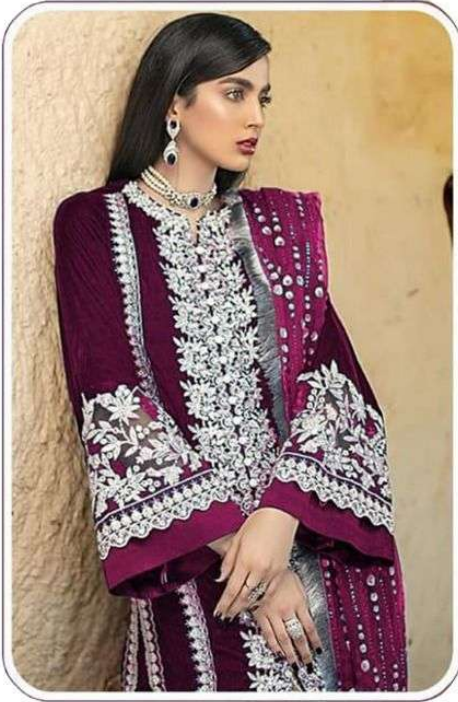

D.NO-2015 C

D.NO-2015 D

ZARQASH
A BRAND BY *KITANA*

D.NO-2015 A

TOP - FOX GEORGETTE HEAVY EMBROIDERED

INNER+BOTTOM- HEAVY SANTOON

DUPATTA - HEAVY NAZNEEN EMBROIDERED
WITH READYMADE LACE

ZARQASH
A BRAND BY KINARA

D.NO-2015 B

TOP - FOX GEORGETTE HEAVY EMBROIDERED
INNER+BOTTOM- HEAVY SANTOON
DUPATTA - HEAVY NAZNEEN EMBROIDERED
WITH READYMADE LACE

ZARQASH
A BRAND BY KINARA

D.NO-2015 C

TOP - FOX GEORGETTE HEAVY EMBROIDERED
INNER+BOTTOM- HEAVY SANTOON
DUPATTA - HEAVY NAZNEEN EMBROIDERED
WITH READYMADE LACE

ZARQASH
A BRAND BY KINARA

D.NO-2015 D

TOP - FOX GEORGETTE HEAVY EMBROIDERED
INNER+BOTTOM- HEAVY SANTOON
DUPATTA - HEAVY NAZNEEN EMBROIDERED
WITH READYMADE LACE