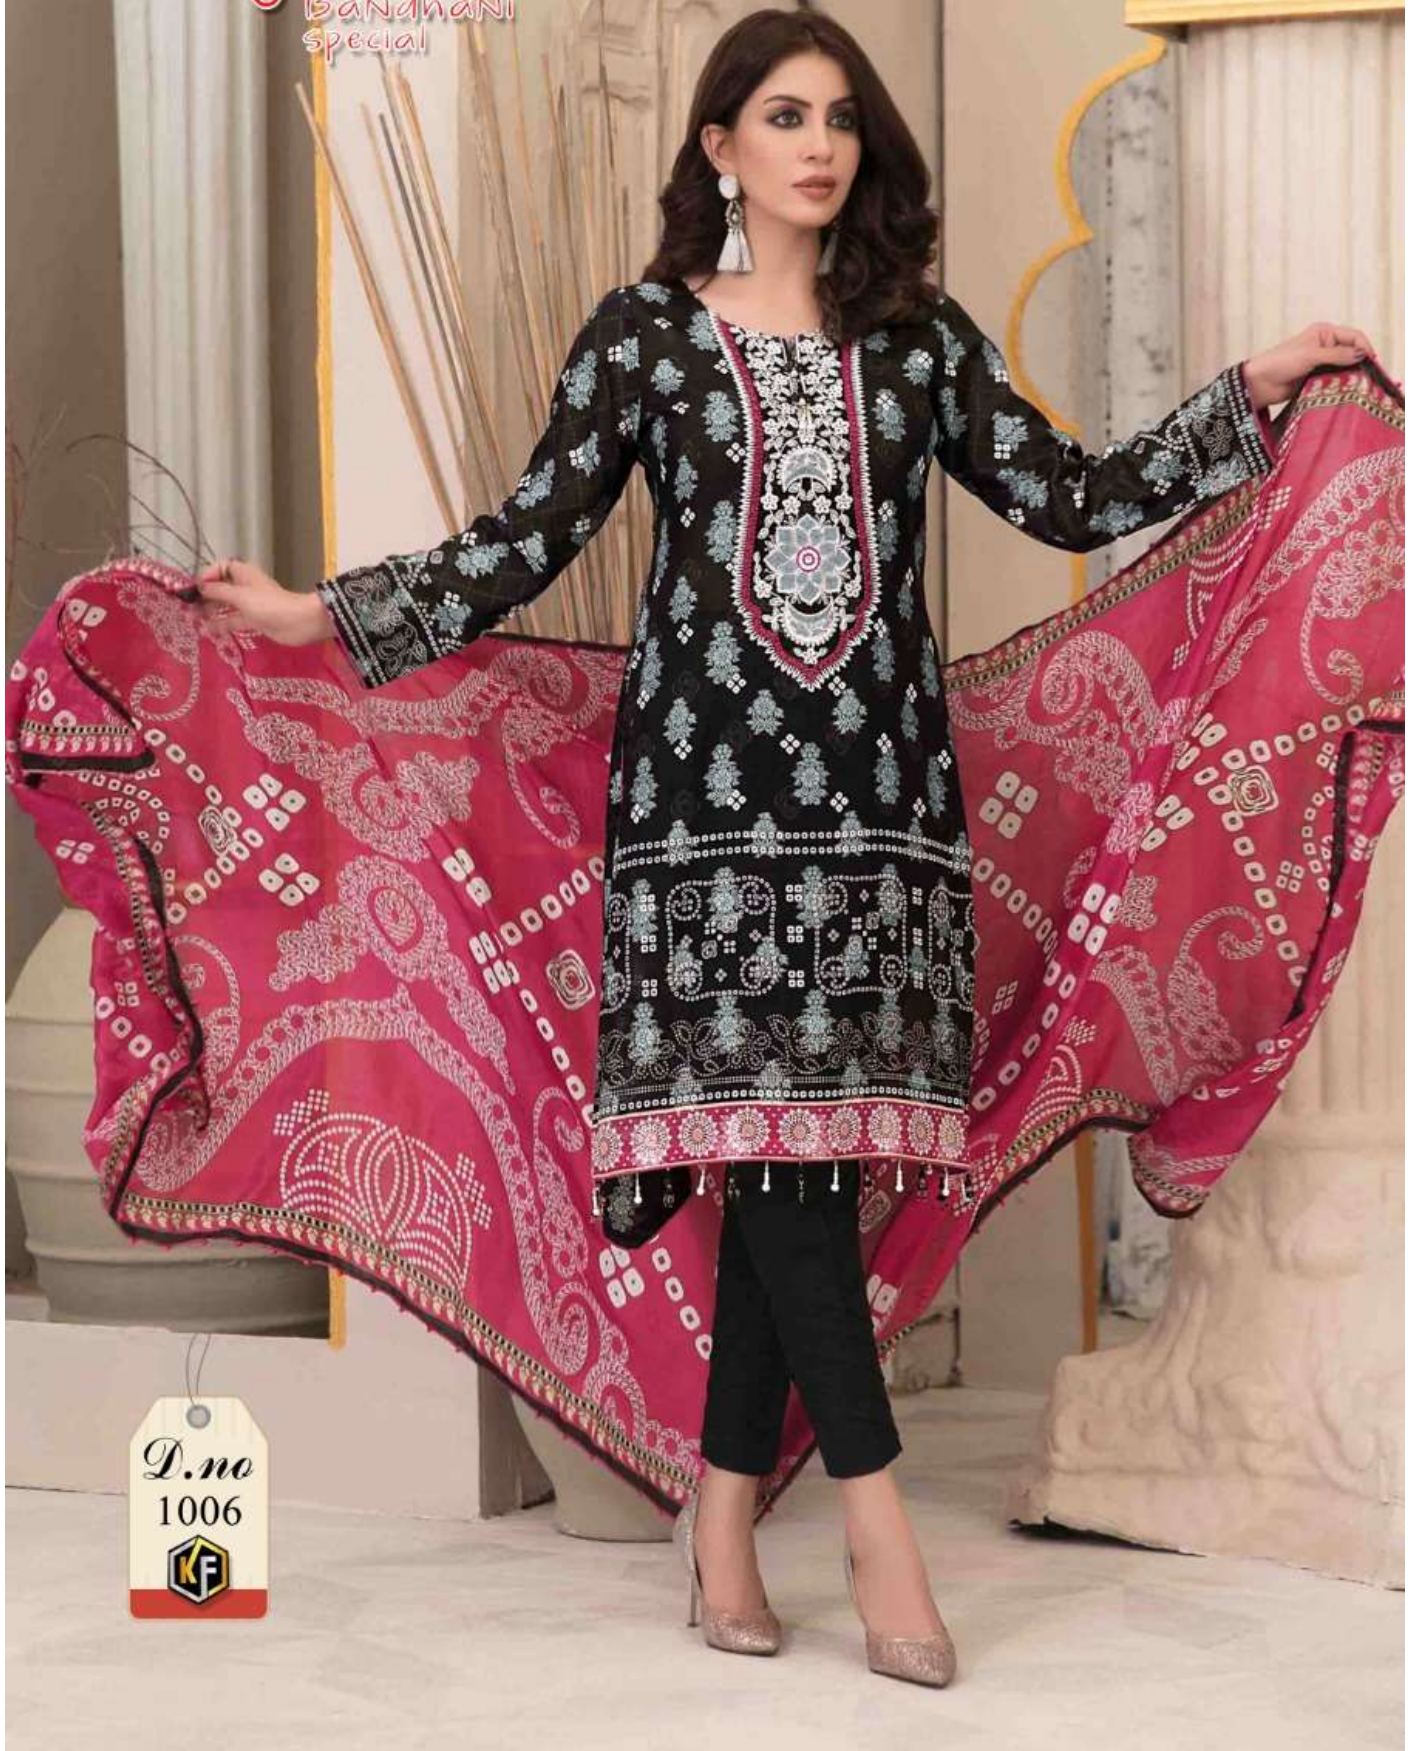

Alja
Bandhani
Special

D.no
1006