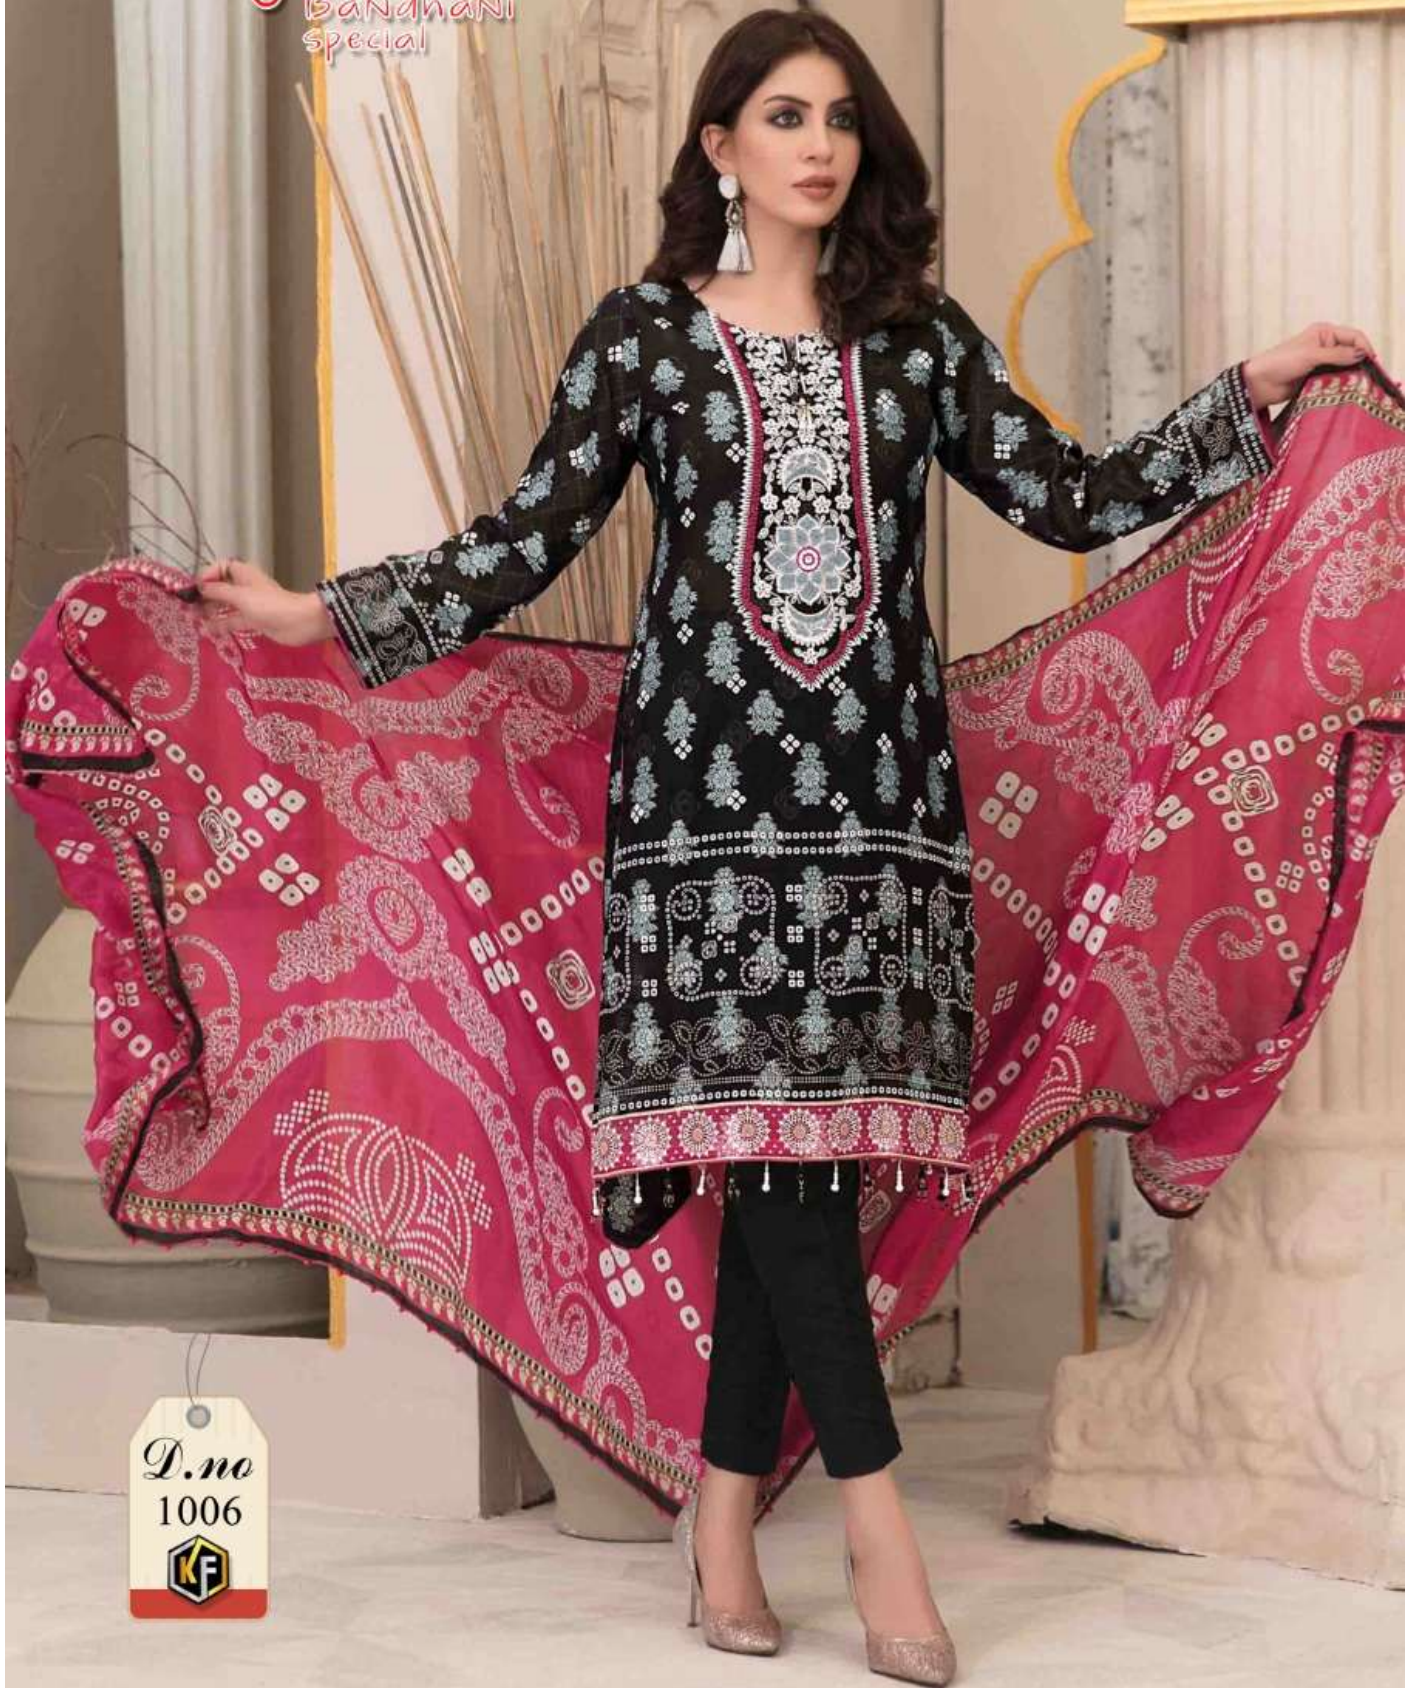

Alja
Bandhani
Special

D.no
1006