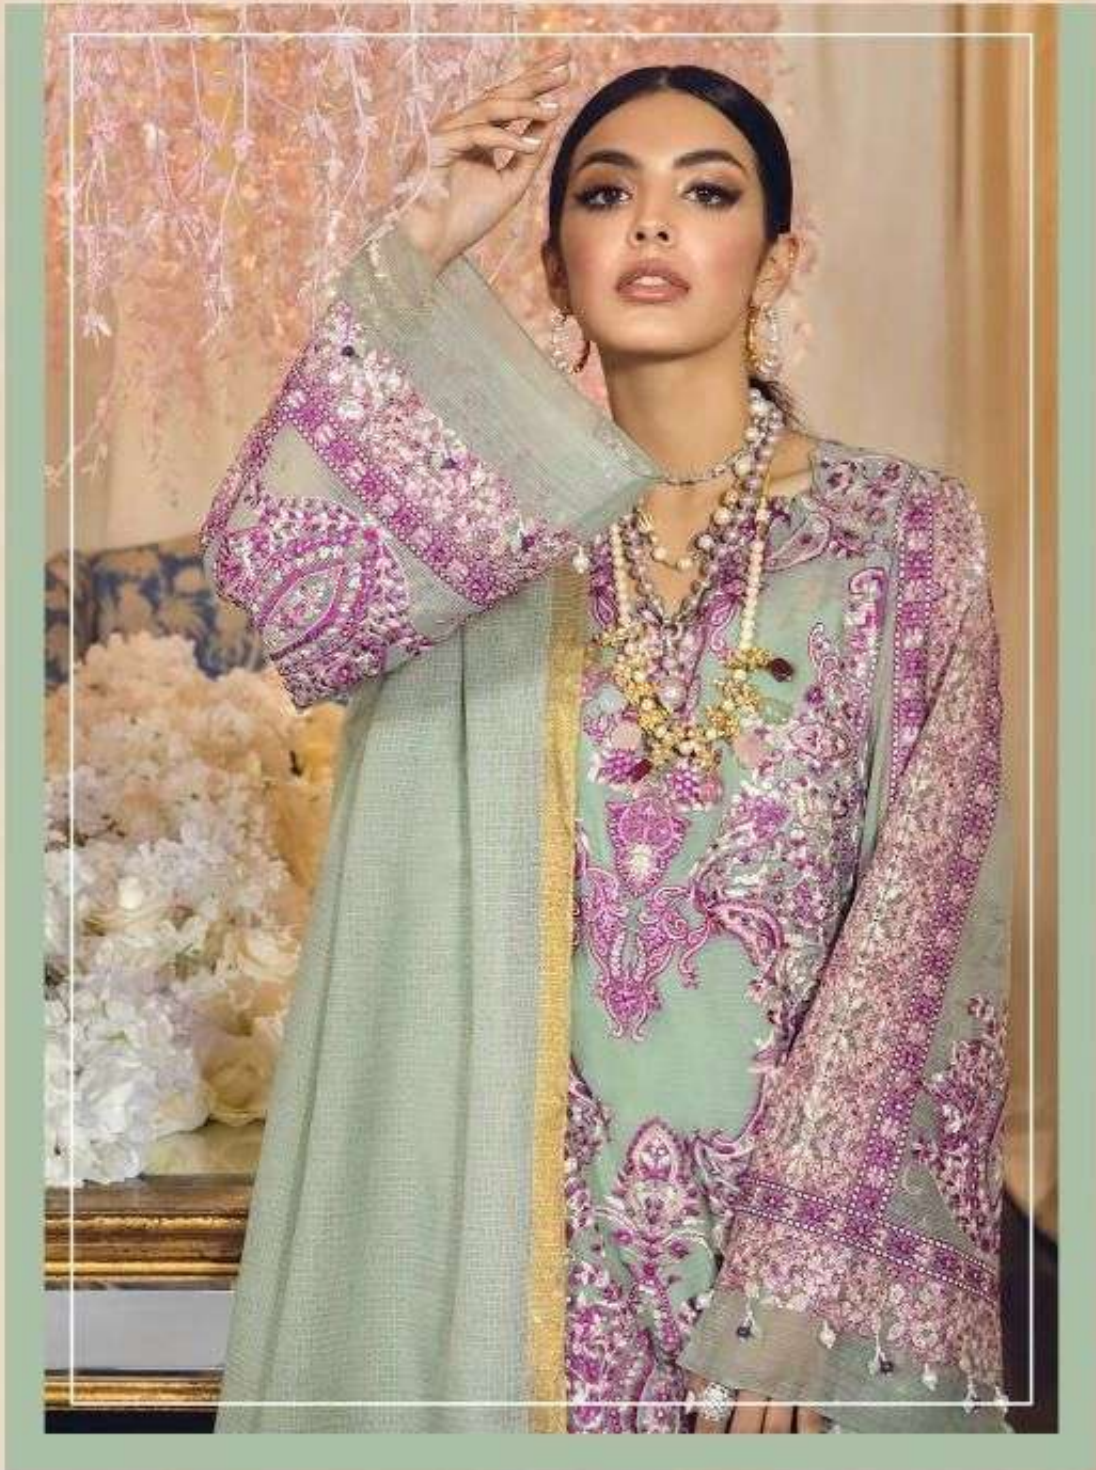

DEEPSY
SUITS

SANA SAFINAZ
MUZLIN PREMIUM