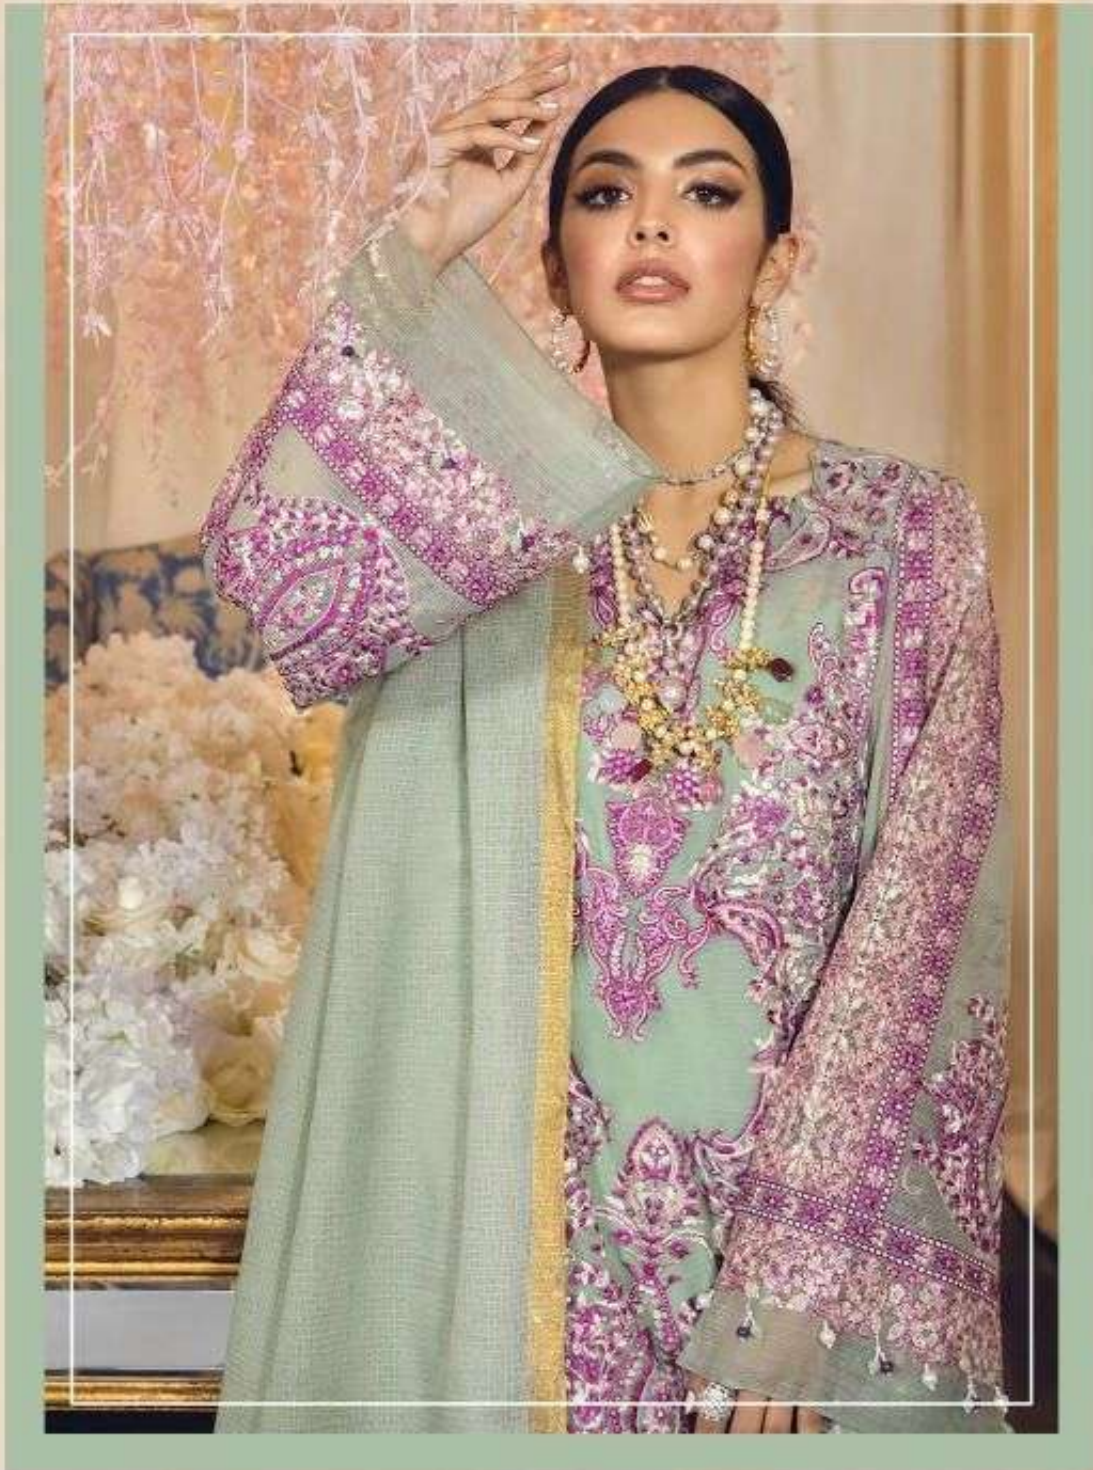

DEEPSY
SUITS

SANA SAFINAZ
MUZLIN PREMIUM