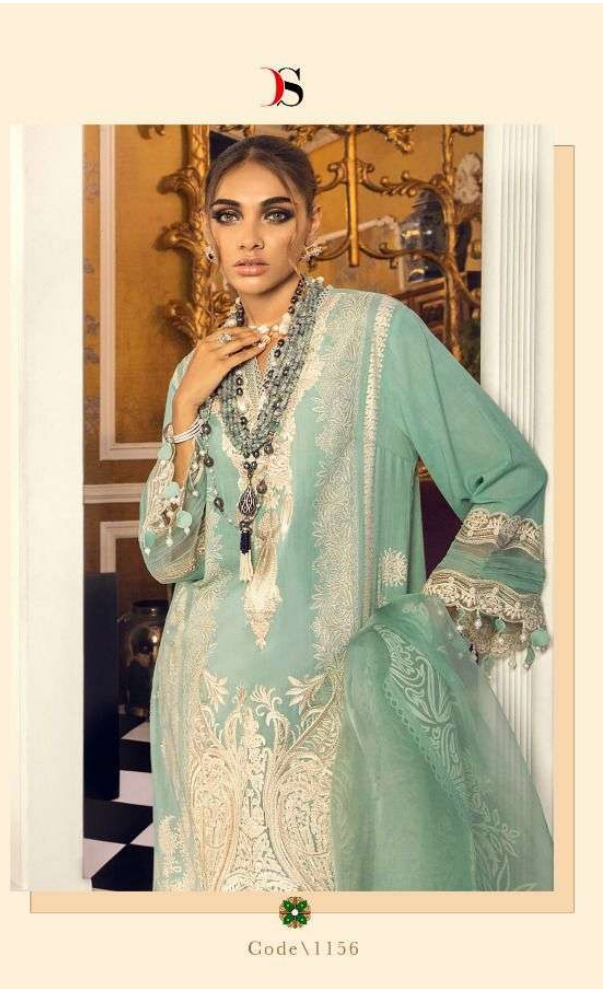

DS

Code\1156