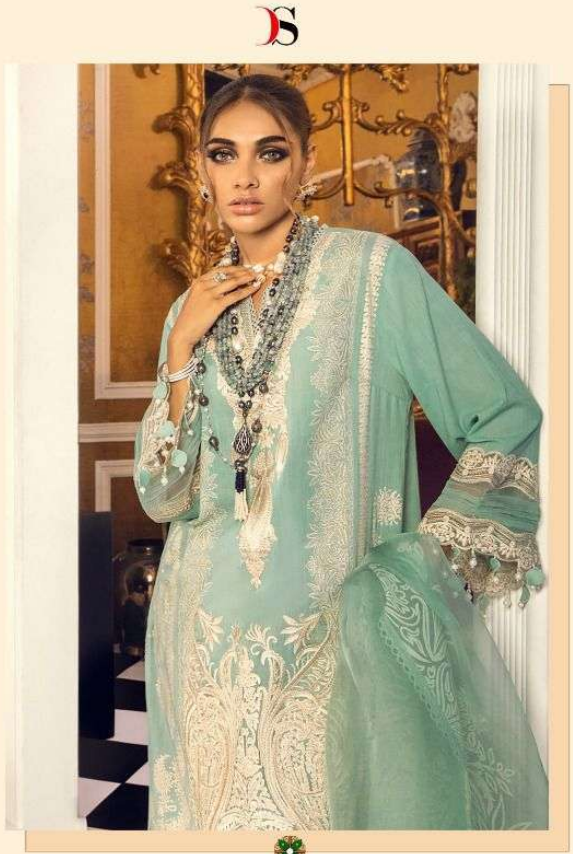

DS

Code\1156