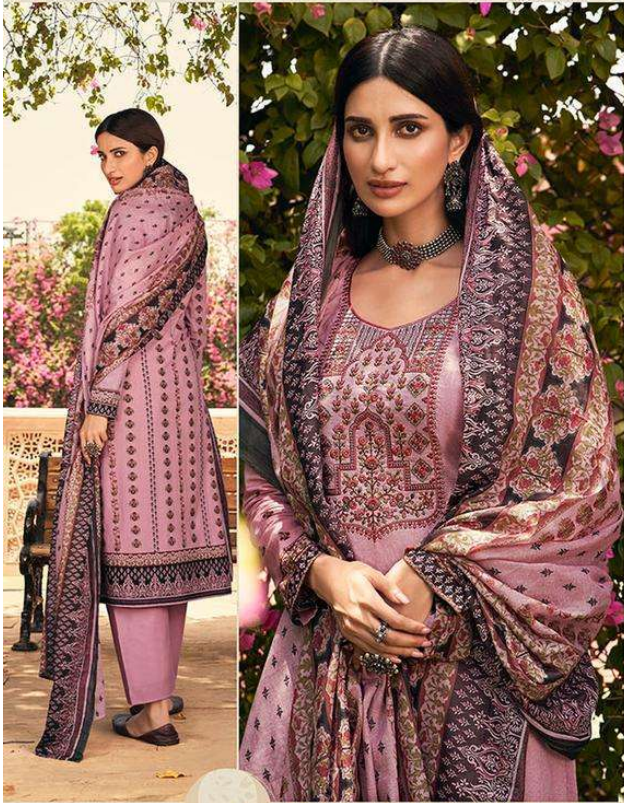

## MEGH-MALHAR

100% PURE PAKISTANI LAWN FABRIC  
DIGITAL PRINTS WITH  
EXCLUSIVE EMBROIDERY

ELEGANT INDULGENCE

MUMTAZ ARTS

D.No: 10004

MUMTAZ ARTS  
DESIGNERS

D. NO: 10007

FESTIVE GLEAM