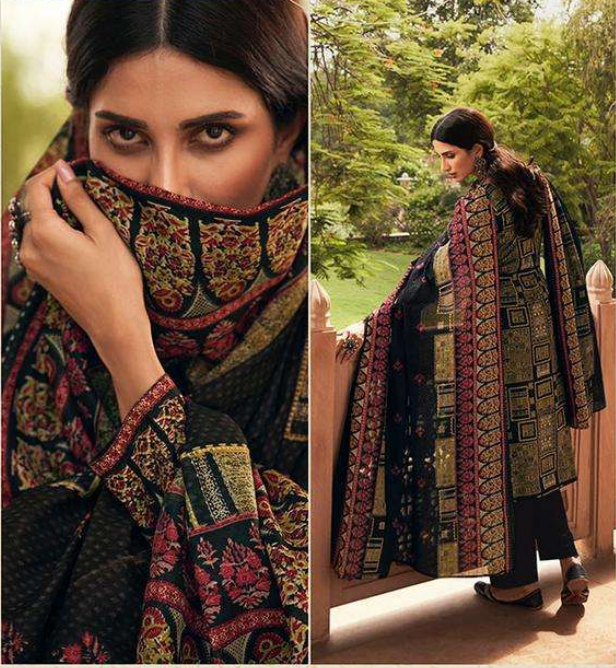

MUMTAZ ARTS
Purveyors of Elegance

UNDERSTATED GLAM

D. NO: 10006