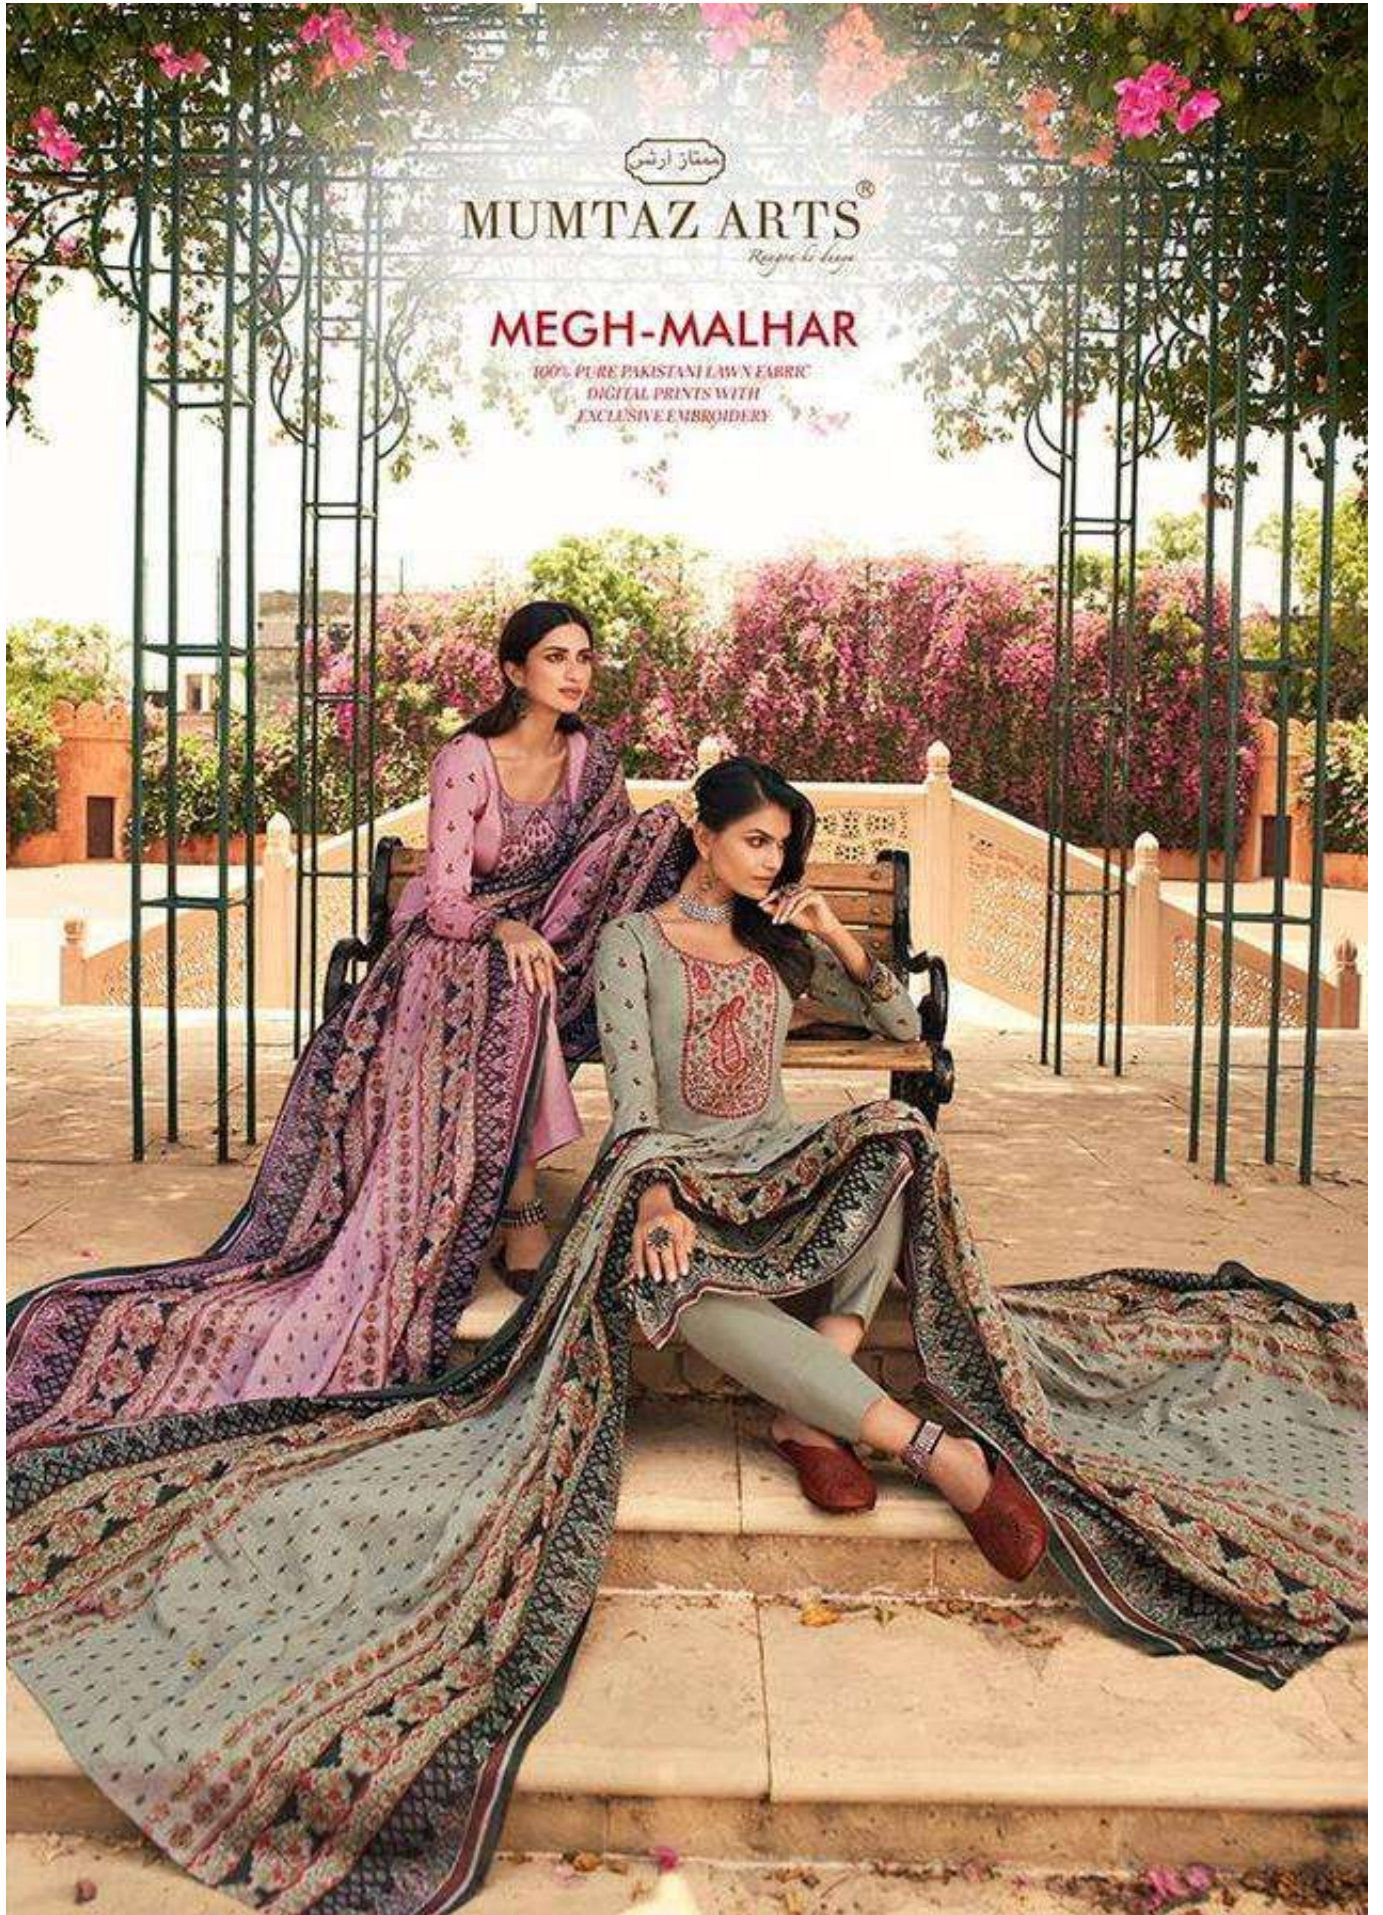

ممتاز آرٹس

MUMTAZ ARTS®
Respect to design

MEGH-MALHAR

100% PURE PAKISTANI LAWN FABRIC
DIGITAL PRINTS WITH
EXCLUSIVE EMBROIDERY

ممتاز آرٹس

MUMTAZ ARTS®
Respect to design

MEGH-MALHAR

100% PURE PAKISTANI LAWN FABRIC
DIGITAL PRINTS WITH
EXCLUSIVE EMBROIDERY