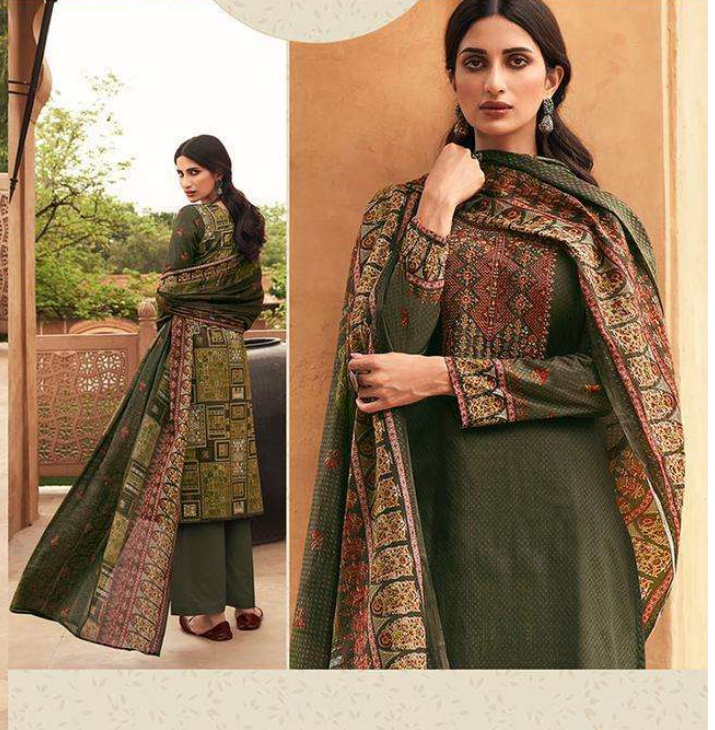

HEARTWARMING SHADES