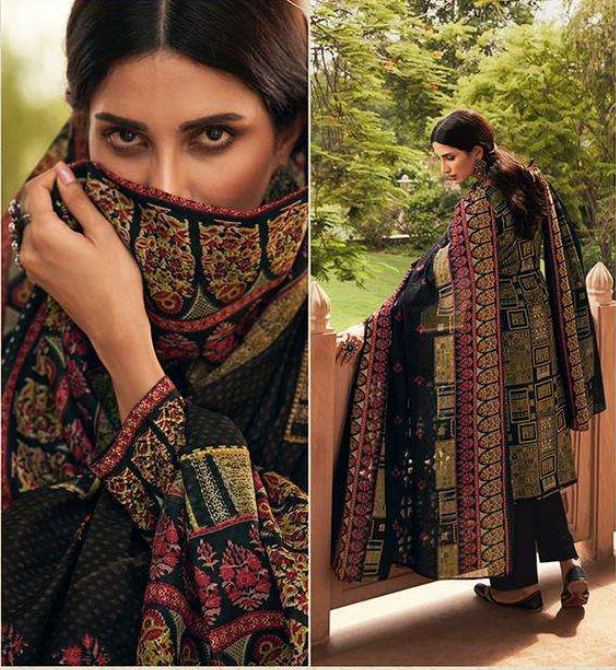

MUMTAZ ARTS
Purveyors of Elegance

UNDERSTATED GLAM

D. NO: 10006