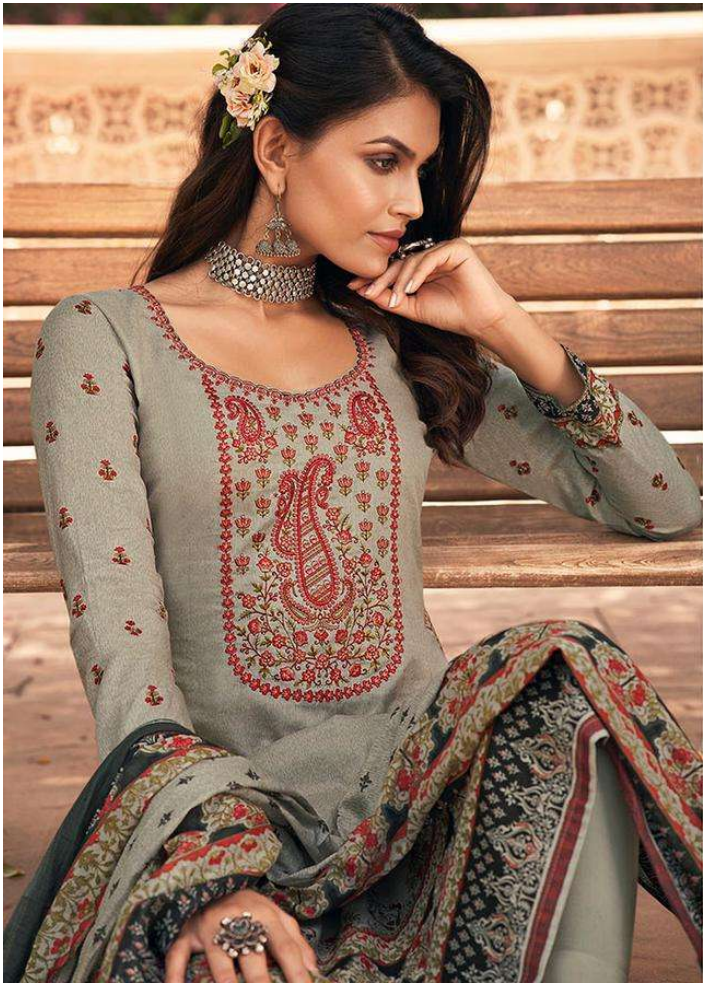

ممتاز آرٹس

MUMTAZ ARTS®
Respect to design

MEGH-MALHAR

100% PURE PAKISTANI LAWN FABRIC
DIGITAL PRINTS WITH
EXCLUSIVE EMBROIDERY

ممتاز آرٹس

MUMTAZ ARTS®
Respect to design

MEGH-MALHAR

100% PURE PAKISTANI LAWN FABRIC
DIGITAL PRINTS WITH
EXCLUSIVE EMBROIDERY