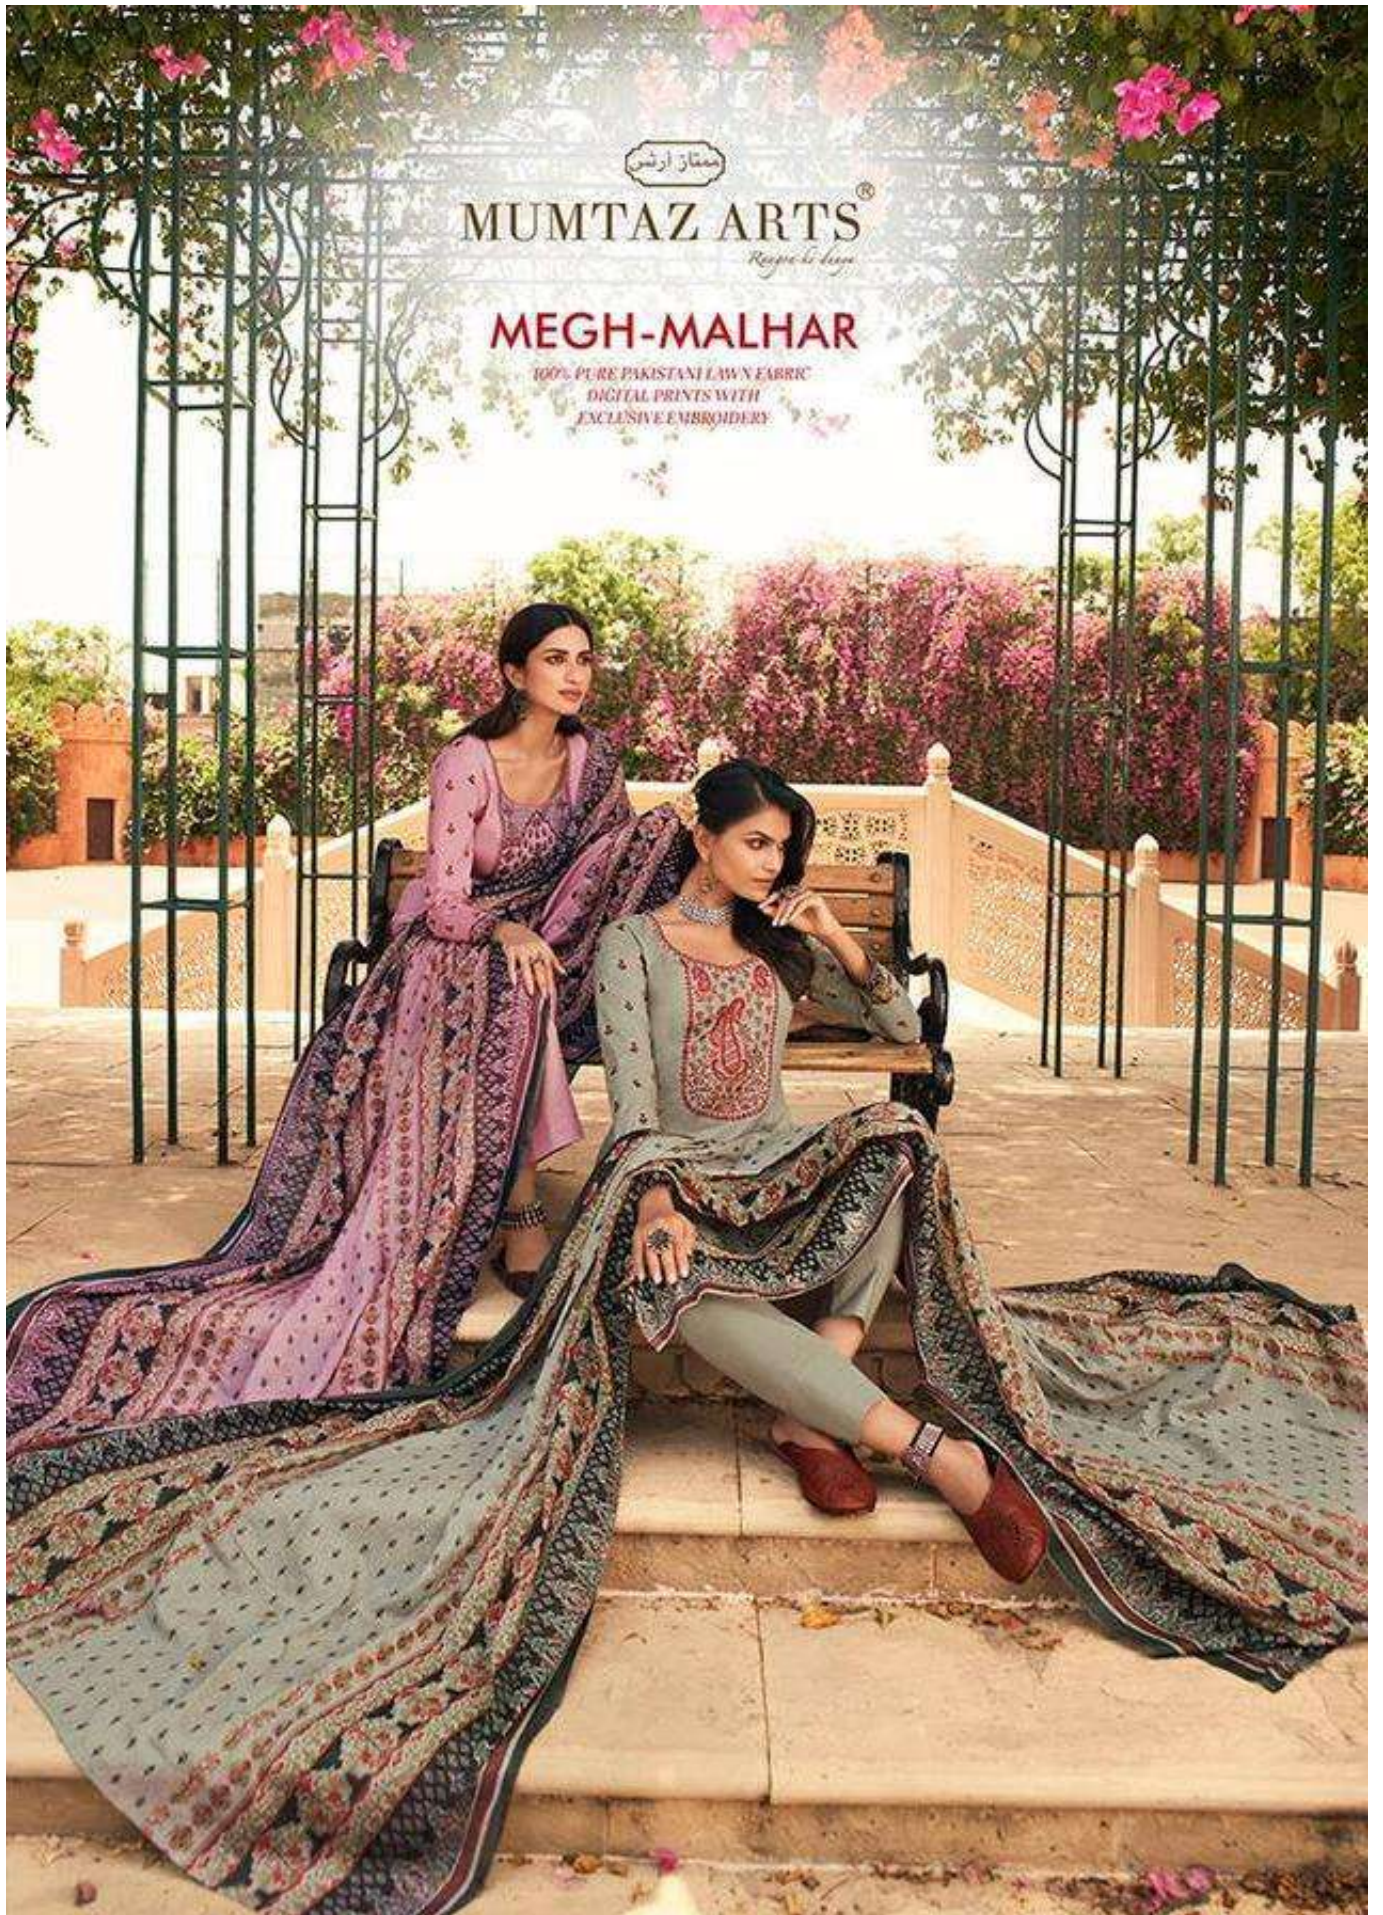

ممتاز آرٹس

MUMTAZ ARTS®
Respect to design

MEGH-MALHAR

100% PURE PAKISTANI LAWN FABRIC
DIGITAL PRINTS WITH
EXCLUSIVE EMBROIDERY

ممتاز آرٹس

MUMTAZ ARTS®
Respect to design

MEGH-MALHAR

100% PURE PAKISTANI LAWN FABRIC
DIGITAL PRINTS WITH
EXCLUSIVE EMBROIDERY