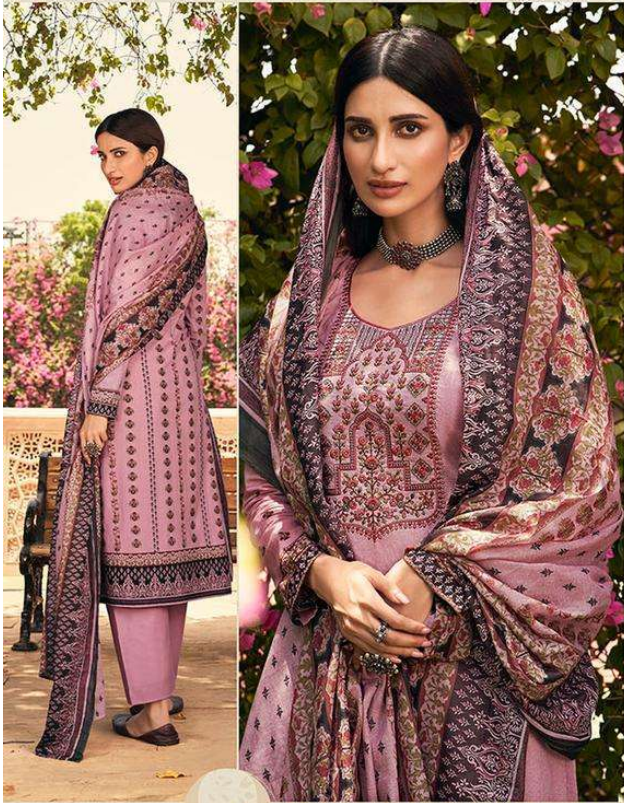

ممتاز آرٹس

MUMTAZ ARTS®
Respect to design

MEGH-MALHAR

100% PURE PAKISTANI LAWN FABRIC
DIGITAL PRINTS WITH
EXCLUSIVE EMBROIDERY

ممتاز آرٹس

MUMTAZ ARTS®
Respect to design

MEGH-MALHAR

100% PURE PAKISTANI LAWN FABRIC
DIGITAL PRINTS WITH
EXCLUSIVE EMBROIDERY