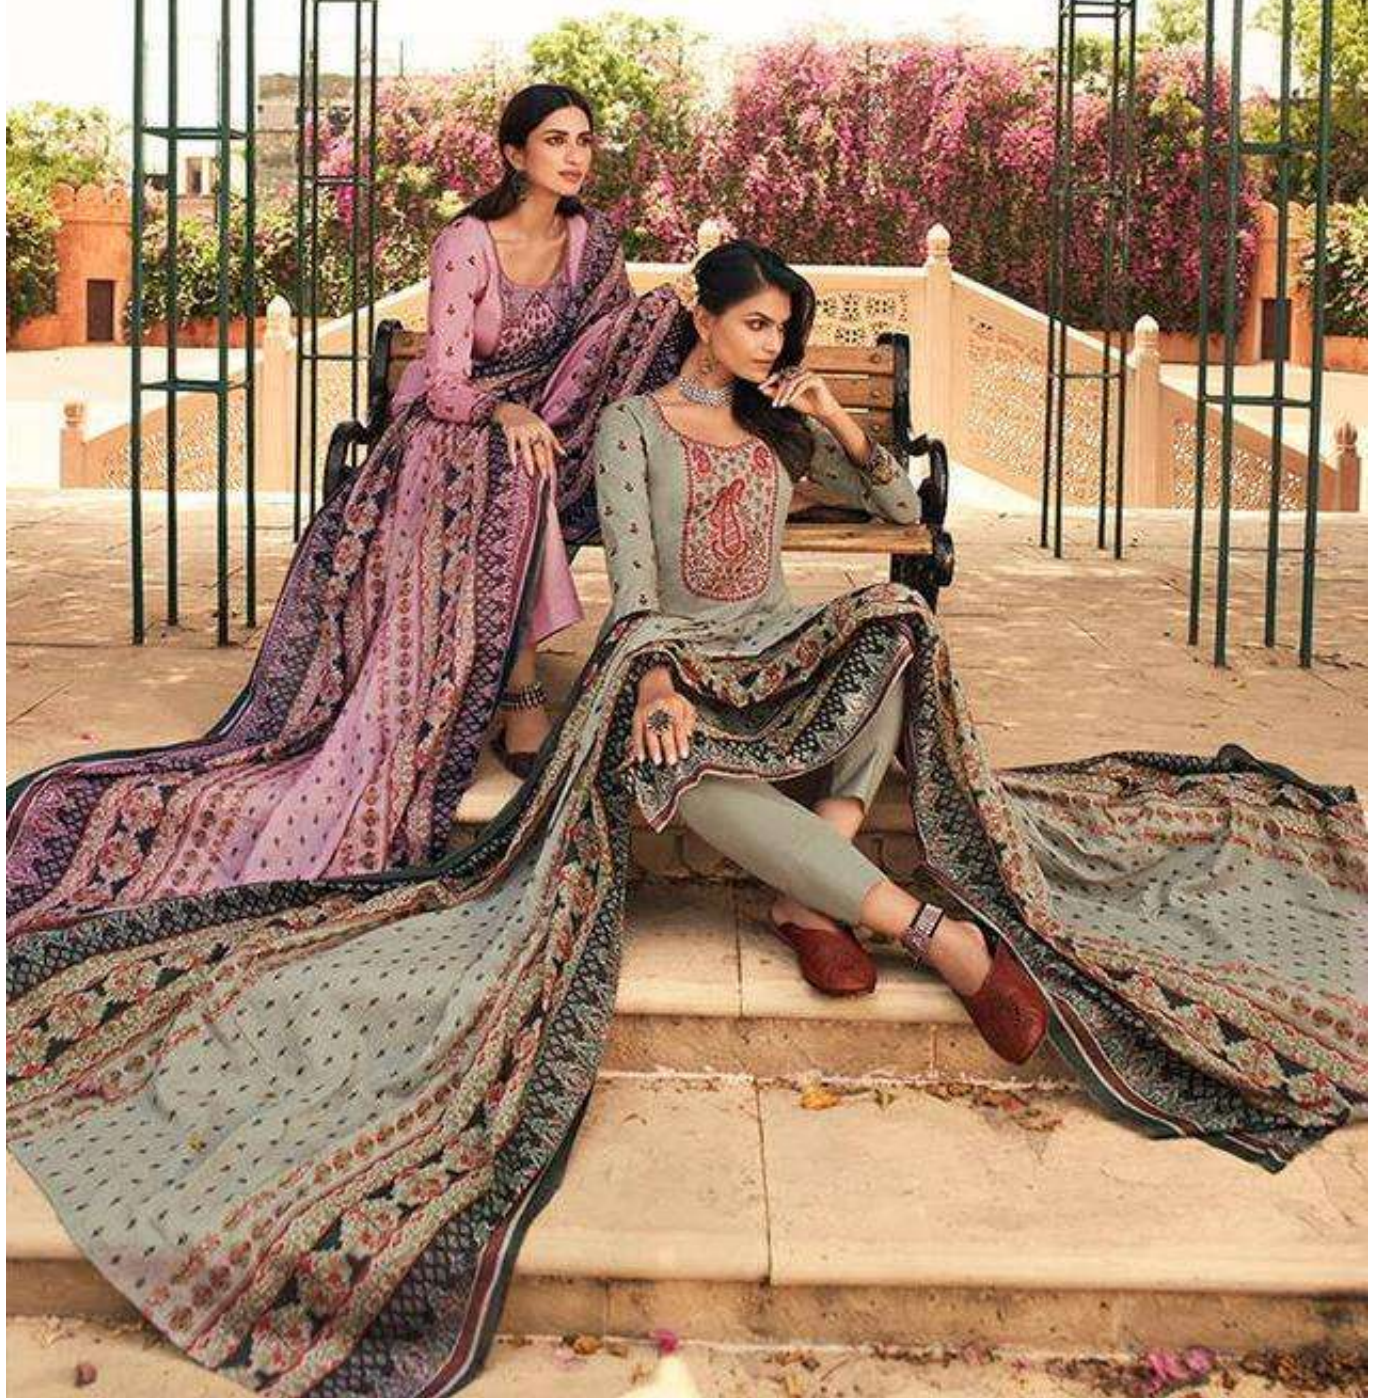

ممتاز آرٹس

MUMTAZ ARTS®
Respect to design

MEGH-MALHAR

100% PURE PAKISTANI LAWN FABRIC
DIGITAL PRINTS WITH
EXCLUSIVE EMBROIDERY

ممتاز آرٹس

MUMTAZ ARTS®
Respect to design

MEGH-MALHAR

100% PURE PAKISTANI LAWN FABRIC
DIGITAL PRINTS WITH
EXCLUSIVE EMBROIDERY