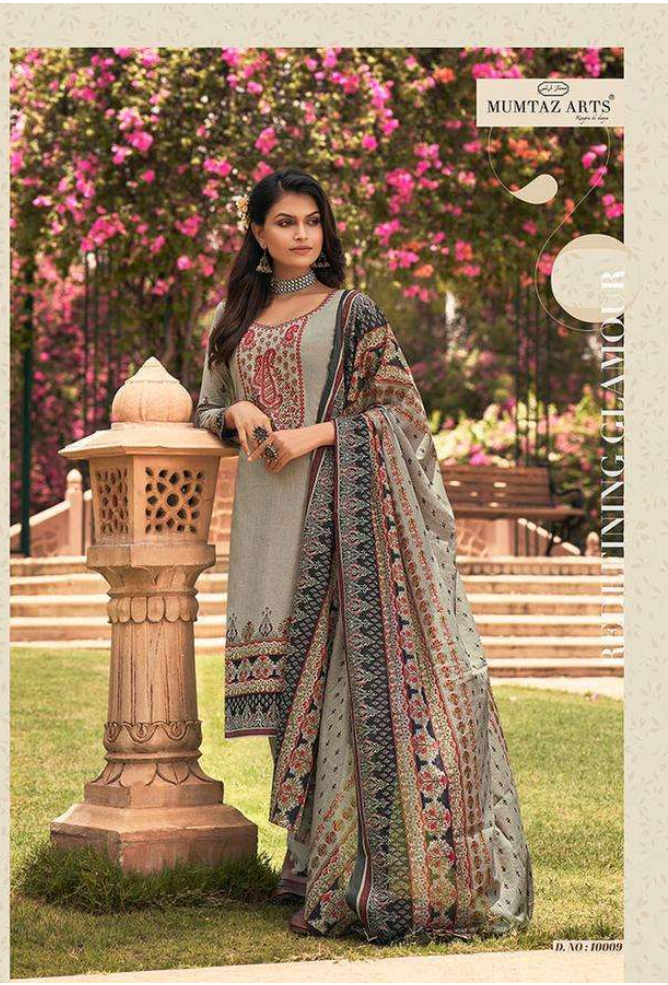

ممتاز آرٹس

MUMTAZ ARTS®
Respect to design

MEGH-MALHAR

100% PURE PAKISTANI LAWN FABRIC
DIGITAL PRINTS WITH
EXCLUSIVE EMBROIDERY

ممتاز آرٹس

MUMTAZ ARTS®
Respect to design

MEGH-MALHAR

100% PURE PAKISTANI LAWN FABRIC
DIGITAL PRINTS WITH
EXCLUSIVE EMBROIDERY