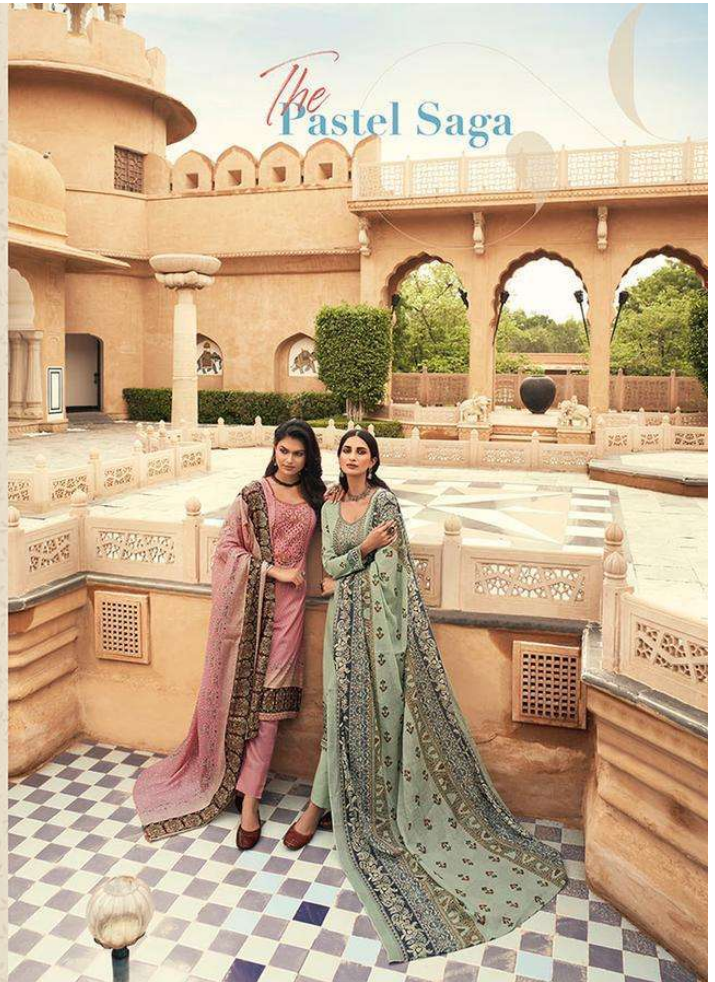

HEARTWARMING SHADES

MUMTAZ ARTS
Signature

STARTLING PASTACHE

D. NO: 10008

MUMTAZ ARTS
Purveyors of Elegance

UNDERSTATED GLAM

D. NO: 10006

D. NO : 10001