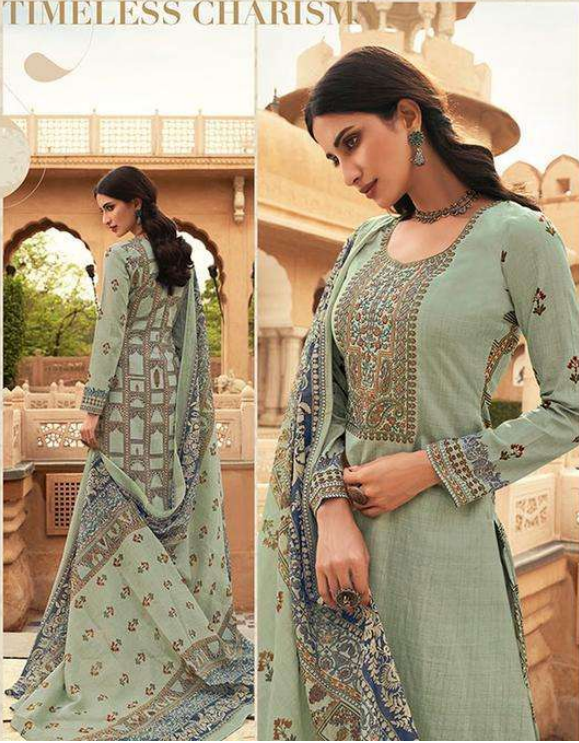

MUMTAZ ARTS
Original & Best

TIMELESS CHARISM

D. NO: 10003