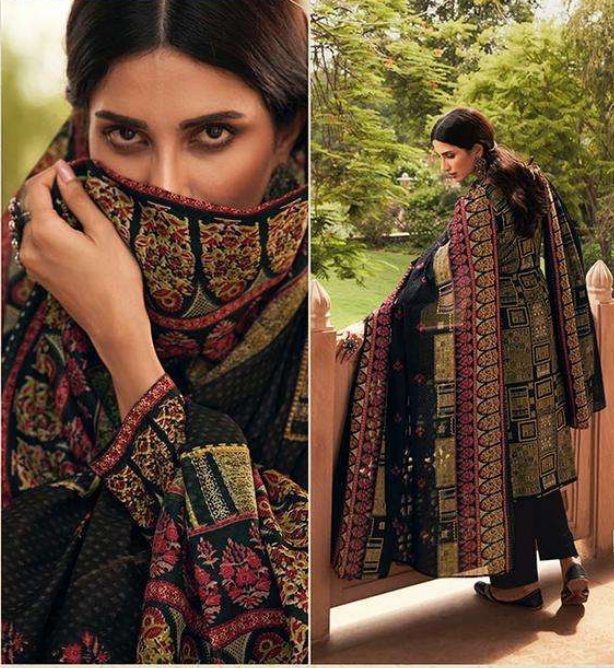

MUMTAZ ARTS
Purveyors of Elegance

UNDERSTATED GLAM

D. NO: 10006