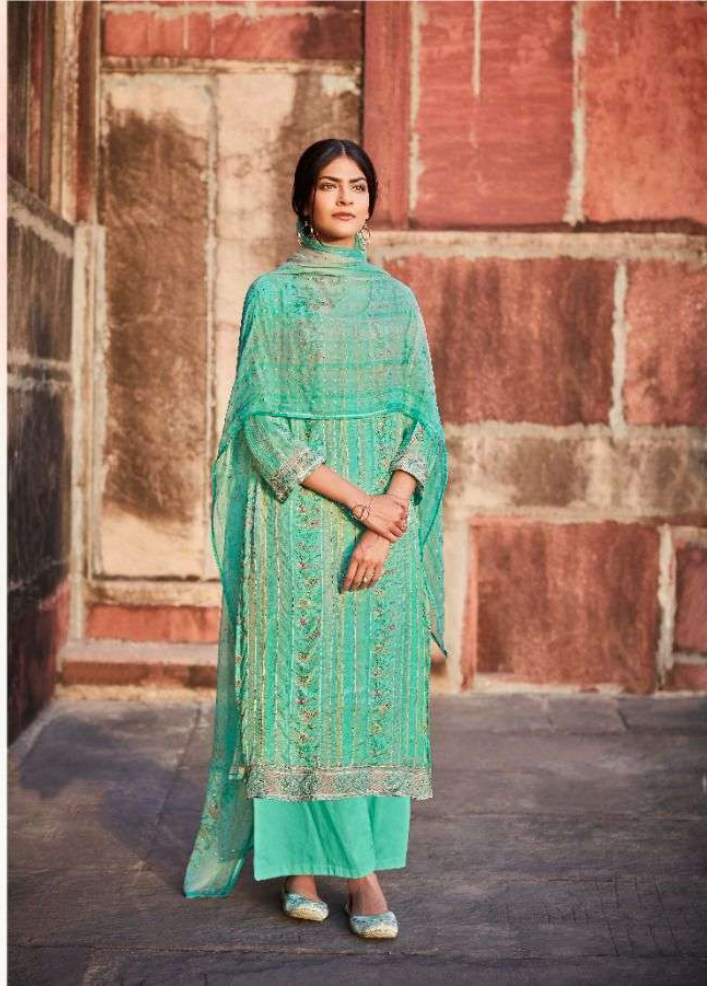

8526

HEER

Kinari

: TOP :

PURE COTTON SATIN DIGITAL PRINT WITH
STITCHED GOTTA STRIPES

: BOTTOM :

PURE COTTON SATIN SOLID

: DUPPATTA :