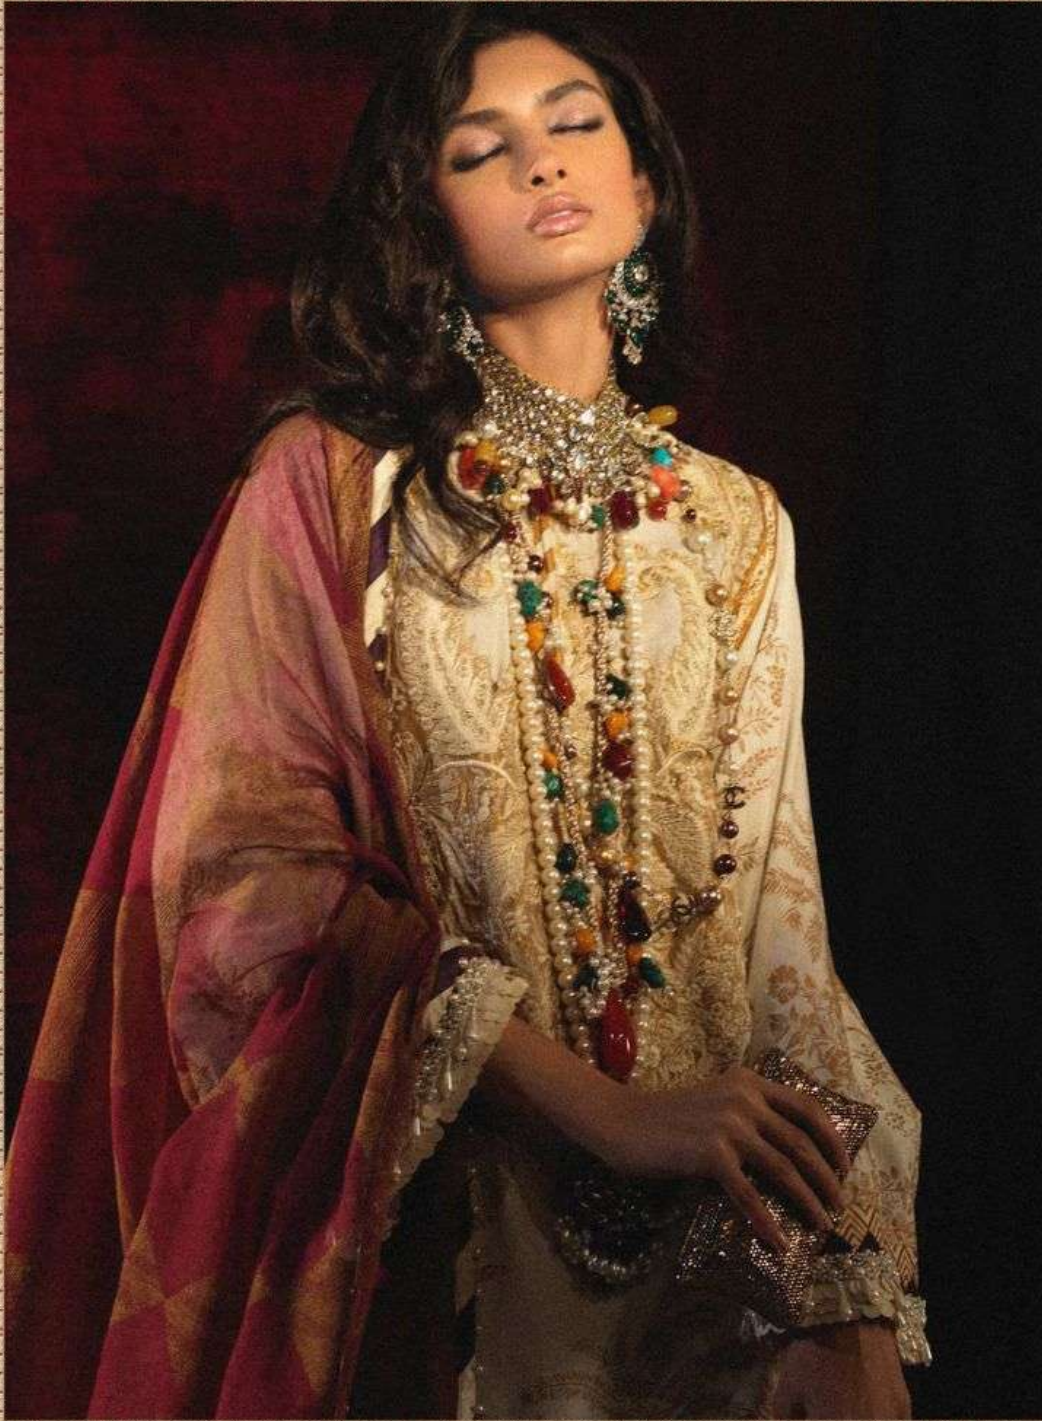

D.NO.43022

SANA SAFINAZ
LUXURY LIGHT

Fepic®

SANA SAFINAZ
LUXURY LIGHT

Instagram: @Fepic Facebook: Fb.com/Fepic11

D.NO.43022

Epic®

SANA SAFINAZ
LUXURY LIGHT