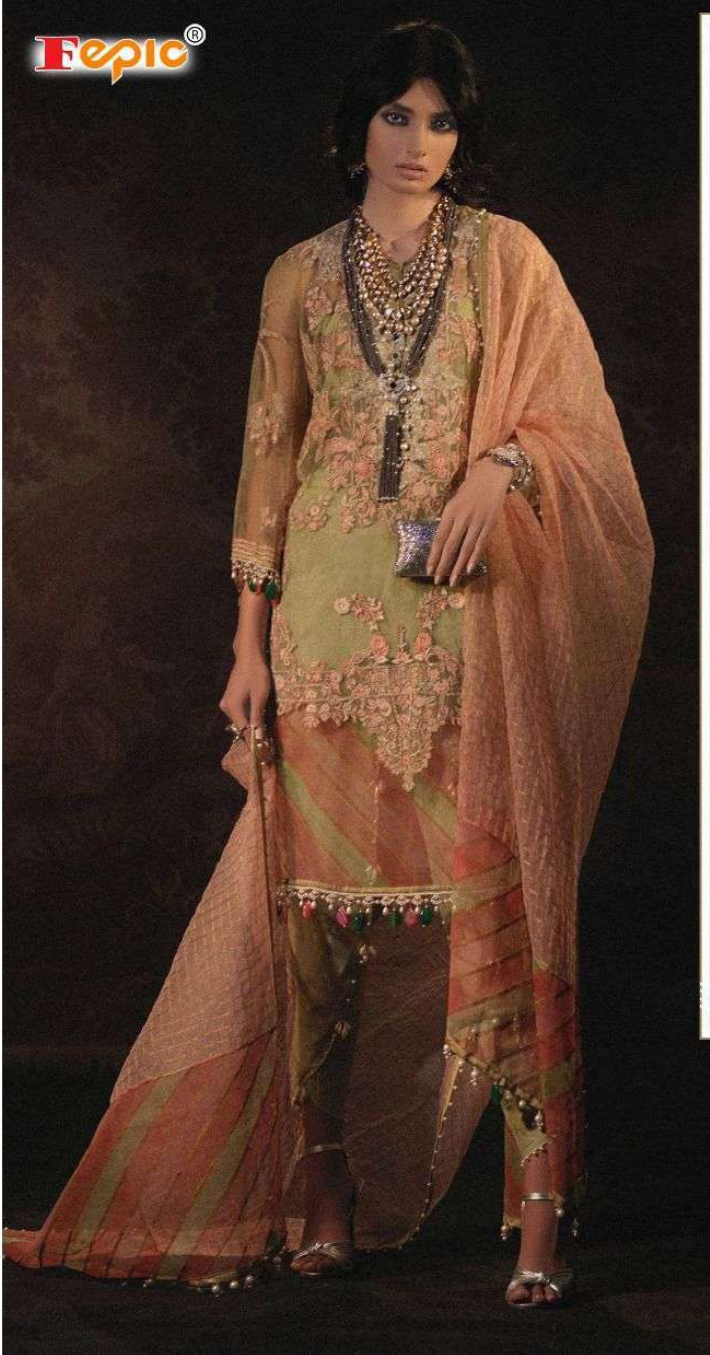

Fepic®

WASHING INTRUCTIONS

DO NOT USE ANY TYPE OF BLEACH OR STAIN REMOVING CHEMICALS
BEFORE CUTTING / STITCHING, FABRIC SHOULD BE SOAKED BE SOAKED IN WATER
(ALL COMPONENTS SEPARATELY) FOR 15 MINUTES
DO NOT KEEP WET FABRIC IN TWISTED FROM IN ORDER TO AVOID COPY MARKS |
WASH COLOURED AND WHITE FABRICS SEPARATELY
IRON CLOTHES AT MODERATE TEMPERATURE | DO NOT DRY FABRIC IN DIRECT SUNLIGHT
(EXTRA LACES, HANGINGS AND ACCESSORIES ARE NOT INDUDED)

D.NO.43019

SANA SAFINAZ
LUXURY LIGHT