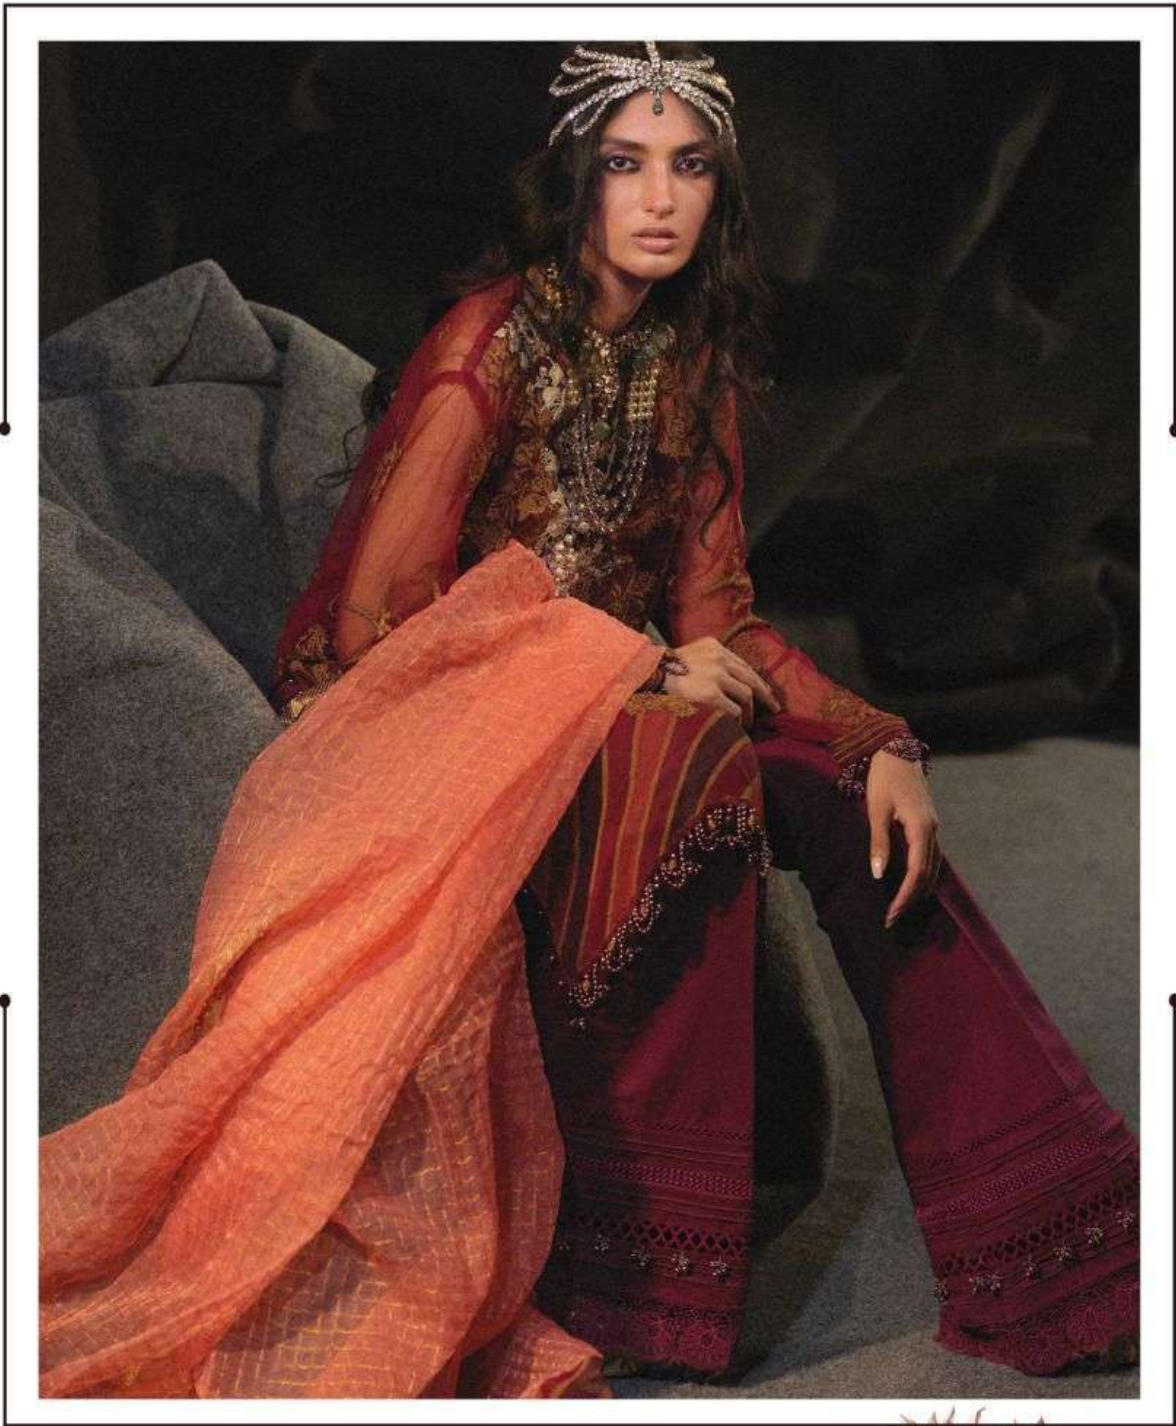

Fepic®

D.NO.43021

Turn every head your way as you stroll across
in an outfit from the new ethnic collection celebrate
your classy side with this perfect for chic style

Epic®

SANA SAFINAZ
LUXURY LIGHT

*Seize all attention with this sparkling vibrant color
attractive dress with natural flower*