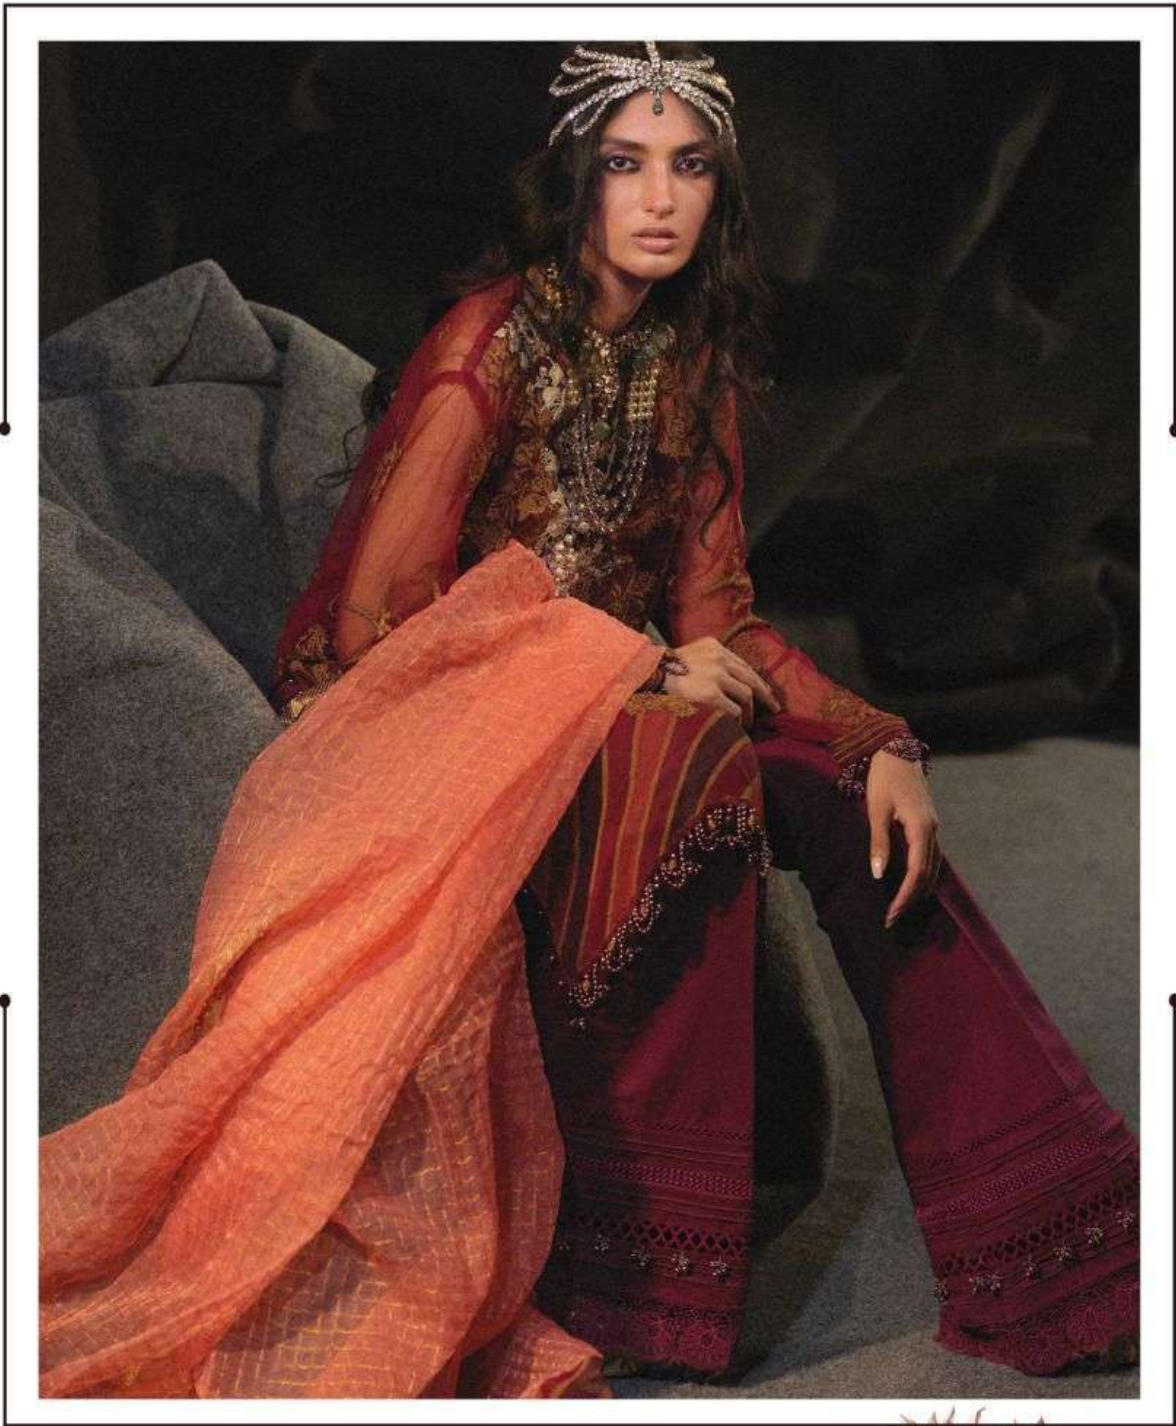

Fepic®

D.NO.43021

Turn every head your way as you stroll across
in an outfit from the new ethnic collection celebrate
your classy side with this perfect for chic style

Eepic®

SANA SAFINAZ
LUXURY LIGHT

*Seize all attention with this sparkling vibrant color
attractive dress with natural flower*