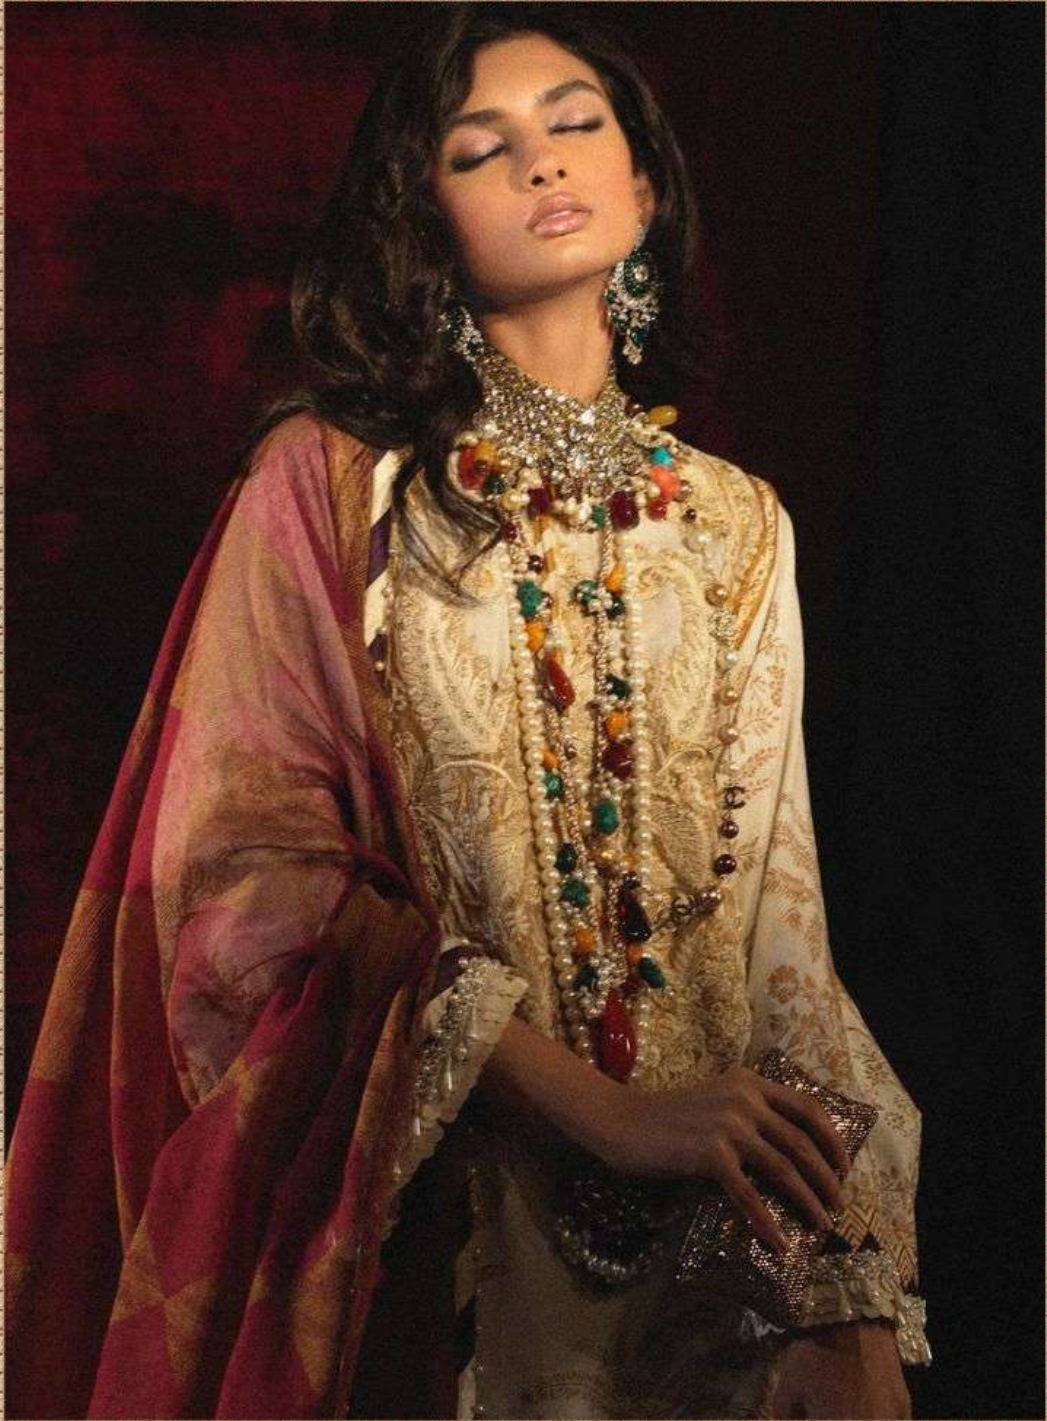

Fepic®

D.NO.43021

Turn every head your way as you stroll across
in an outfit from the new ethnic collection celebrate
your classy side with this perfect for chic style

Eepic®

SANA SAFINAZ
LUXURY LIGHT

*Seize all attention with this sparkling vibrant color
attractive dress with natural flower*