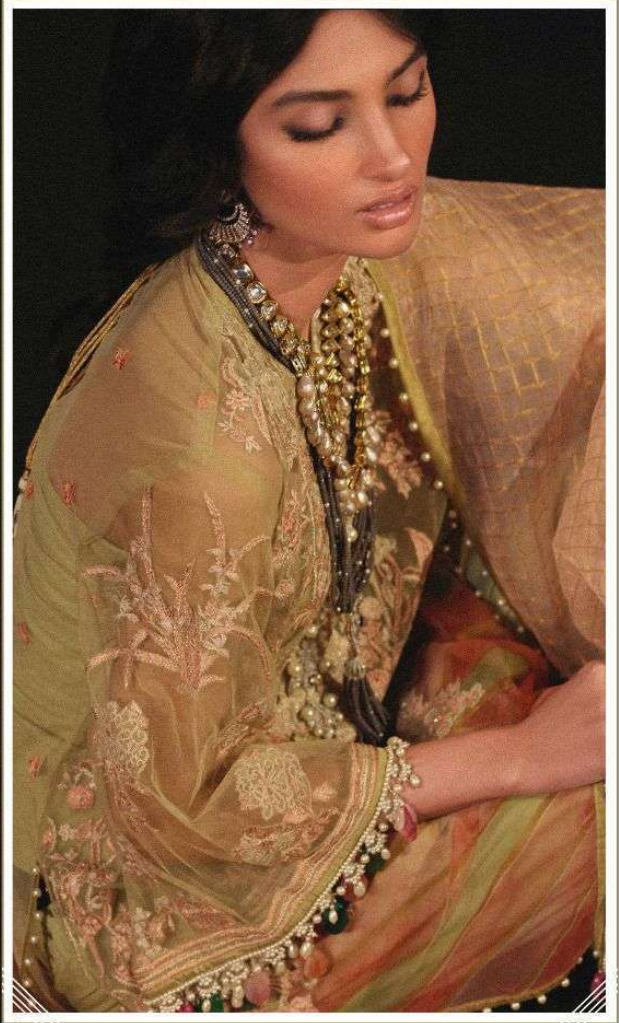

Fepic®

WASHING INTRUCTIONS

DO NOT USE ANY TYPE OF BLEACH OR STAIN REMOVING CHEMICALS
BEFORE CUTTING / STITCHING, FABRIC SHOULD BE SOAKED BE SOAKED IN WATER
(ALL COMPONENTS SEPARATELY) FOR 15 MINUTES
DO NOT KEEP WET FABRIC IN TWISTED FROM IN ORDER TO AVOID COPY MARKS |
WASH COLOURED AND WHITE FABRICS SEPARATELY
IRON CLOTHES AT MODERATE TEMPERATURE | DO NOT DRY FABRIC IN DIRECT SUNLIGHT
(EXTRA LACES, HANGINGS AND ACCESSORIES ARE NOT INDUDED)

D.NO.43019

SANA SAFINAZ
LUXURY LIGHT