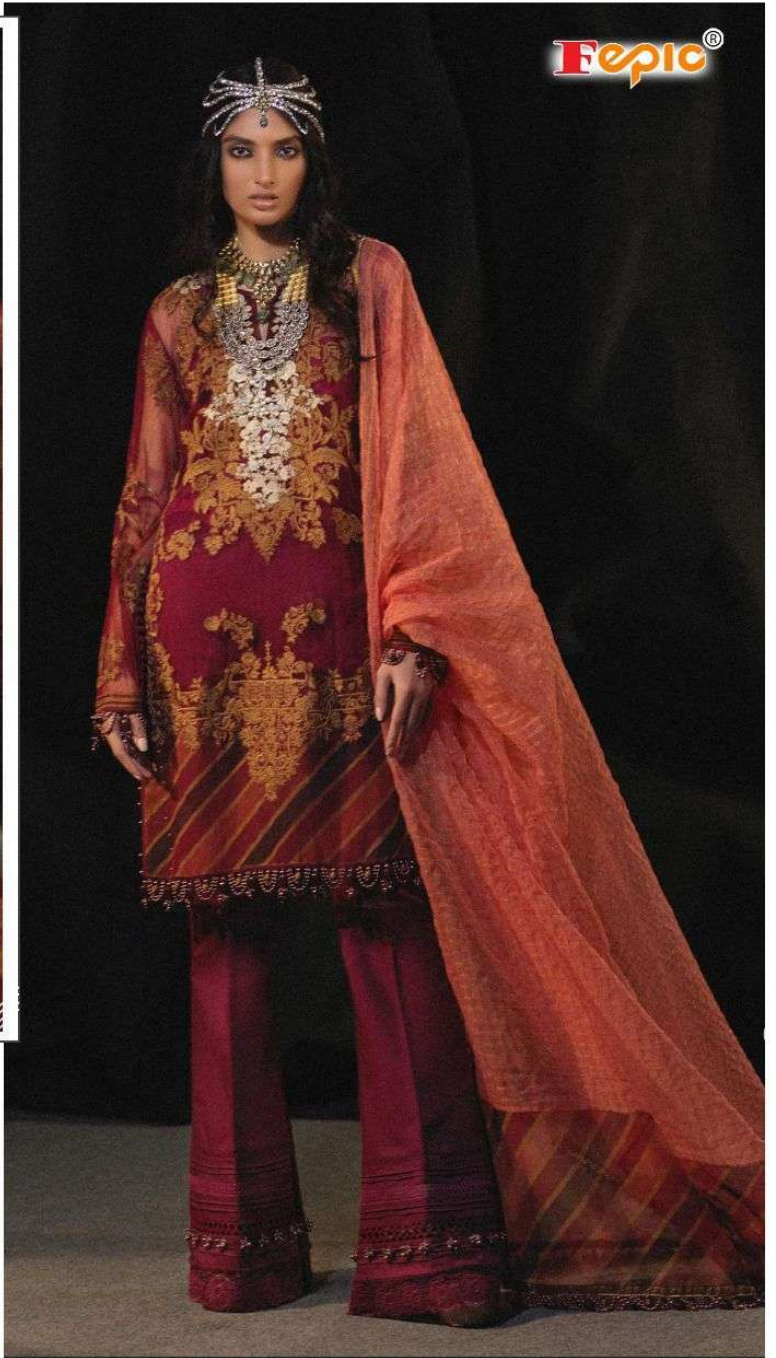

Fepeio®

WASHING INTRUCTIONS

DO NOT USE ANY TYPE OF BLEACH OR STAIN REMOVING CHEMICALS
BEFORE CUTTING / STITCHING, FABRIC SHOULD BE SOAKED IN WATER
(ALL COMPONENTS SEPARATELY) FOR 15 MINUTES
DO NOT KEEP WET FABRIC IN TWISTED FROM IN ORDER TO AVOID COPY MARKS |
WASH COLOURED AND WHITE FABRICS SEPARATELY
IRON CLOTHES AT MODERATE TEMPERATURE | DO NOT DRY FABRIC IN DIRECT SUNLIGHT
(EXTRA LACES, HANGINGS AND ACCESSORIES ARE NOT INLUDED)

D.NO.43022

SANA SAFINAZ
LUXURY LIGHT