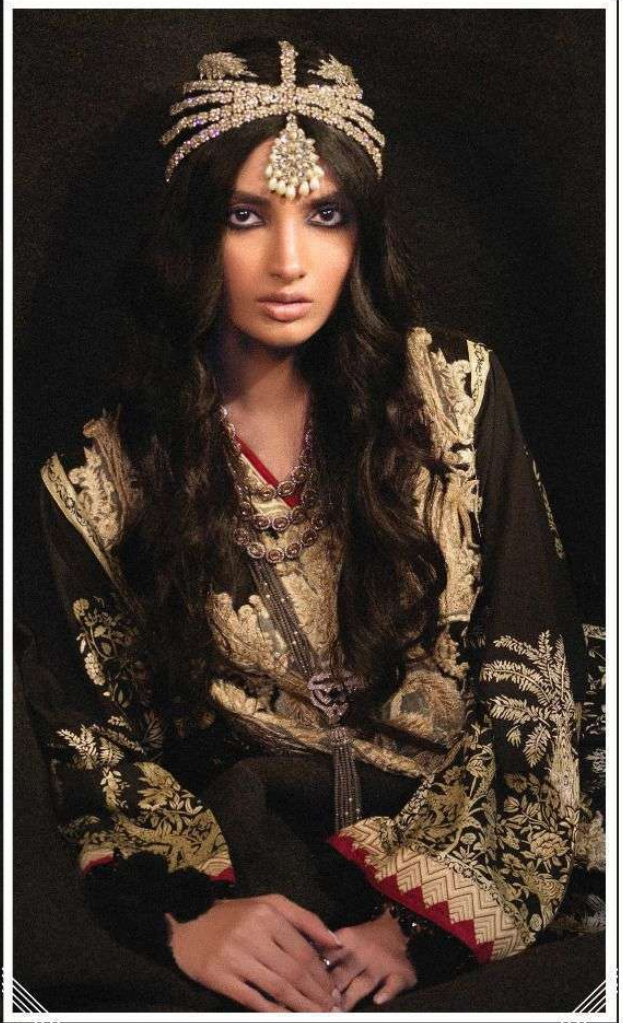

Epic®

WASHING INTRUCTIONS

DO NOT USE ANY TYPE OF BLEACH OR STAIN REMOVING CHEMICALS
BEFORE CUTTING / STITCHING, FABRIC SHOULD BE SOAKED BE SOAKED IN WATER
(ALL COMPONENTS SEPARATELY) FOR 15 MINUTES
DO NOT KEEP WET FABRIC IN TWISTED FROM IN ORDER TO AVOID COPY MARKS |
WASH COLOURED AND WHITE FABRICS SEPARATELY
IRON CLOTHES AT MODERATE TEMPERATURE | DO NOT DRY FABRIC IN DIRECT SUNLIGHT
(EXTRA LACES, HANGINGS AND ACCESSORIES ARE NOT INDUDED)

◆ D.NO.43018 ◆

SANA SAFINAZ
LUXURY LIGHT