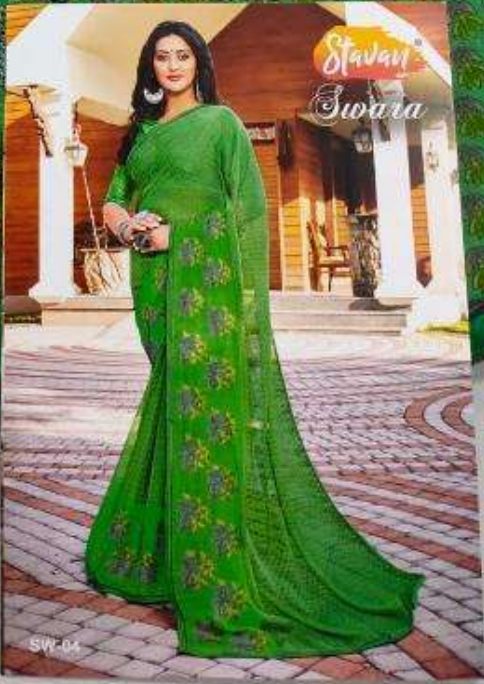

Stavan®  
QUALITY Embroidery Work  
WITH BLOUSE  
**SWARA**

Stavan  
GMA - Geometric Embroidery Works  
80719 60 0002  
**SWARA**

SW-03

Stavan  
Gau - Cotton Embroidery Silk  
SWARA

SW-07

**Stavan**  
QUALITY Embroidery Work  
WITH BLOUSE  
**SWARA**