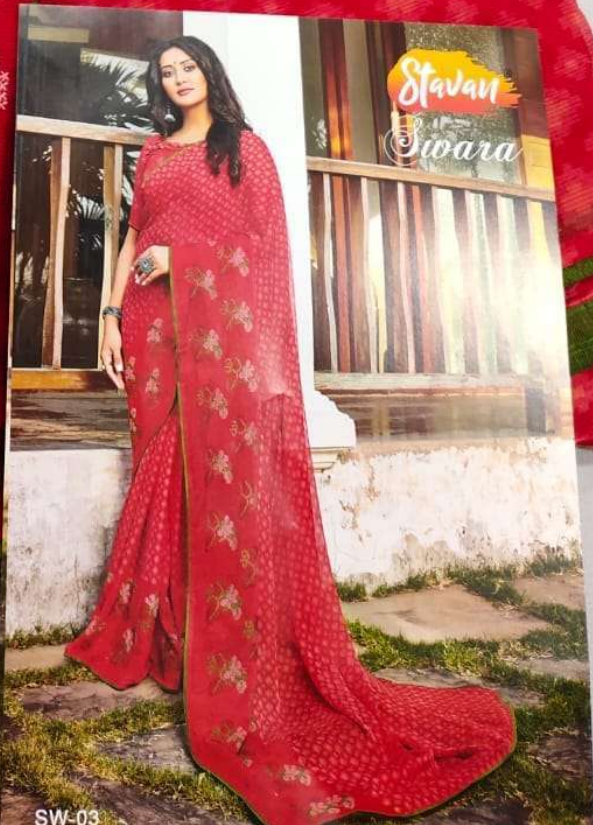

Stavan®  
QUALITY Embroidery Work  
WITH BLOUSE  
**SWARA**

Stavan  
GMA - Geometric Embroidery Works  
80719 60 0002  
**SWARA**

SW-03

Stavan  
Gau - Cotton Embroidery Silk  
SWARA

SW-07

**Stavan**  
QUALITY Embroidery Work  
WITH BLOUSE  
**SWARA**