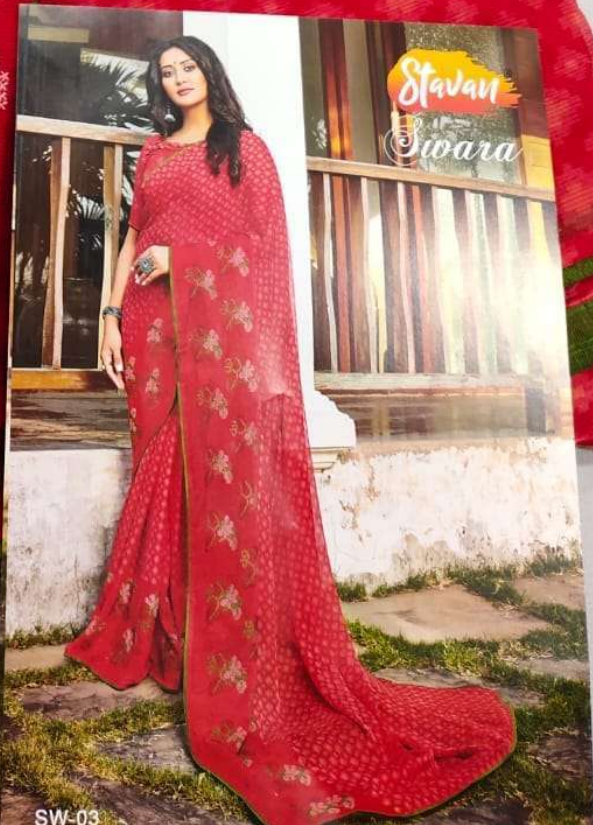

Stavan®
QUALITY Embroidery Work
WITH BLOUSE
SWARA

Stavan
GMA - Geometric Embroidery Works
80719 60 0002
SWARA

SW-03

Stavari
Q.U.A. - Chiffon Embroidery Work
WITH BLOUSE
SWARA

SW-06

Stavan
Gau - Clotte Embroidery Work
SWARA

SW-07

Stavan
GUL - Crafted Exquisite Work
WITH BLOUSE
SWARA