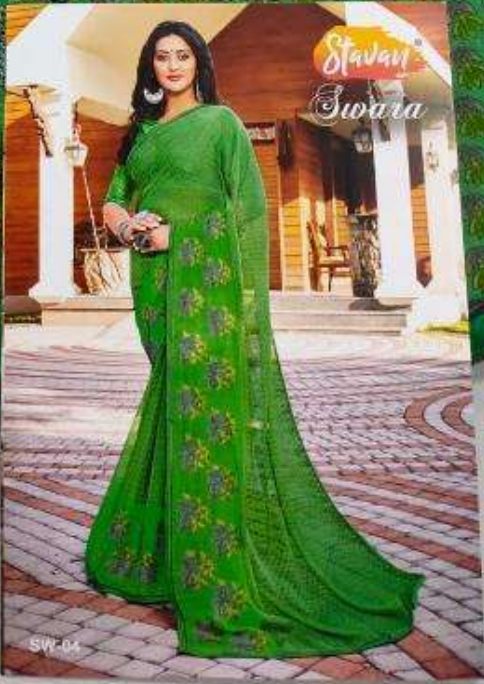

Stavan®
QUALITY Embroidery Work
WITH BLOUSE
SWARA

Stavan
GMA - Geometric Embroidery Works
80719 60 0002
SWARA

SW-03

Stavari
Q.U.A. - Chiffon Embroidery Work
WITH BLOUSE
SWARA

SW-06

Stavan
Gau - Clotte Embroidery Work
SWARA

SW-07

Stavan
GUL - Crafted Exquisite Work
WITH BLOUSE
SWARA