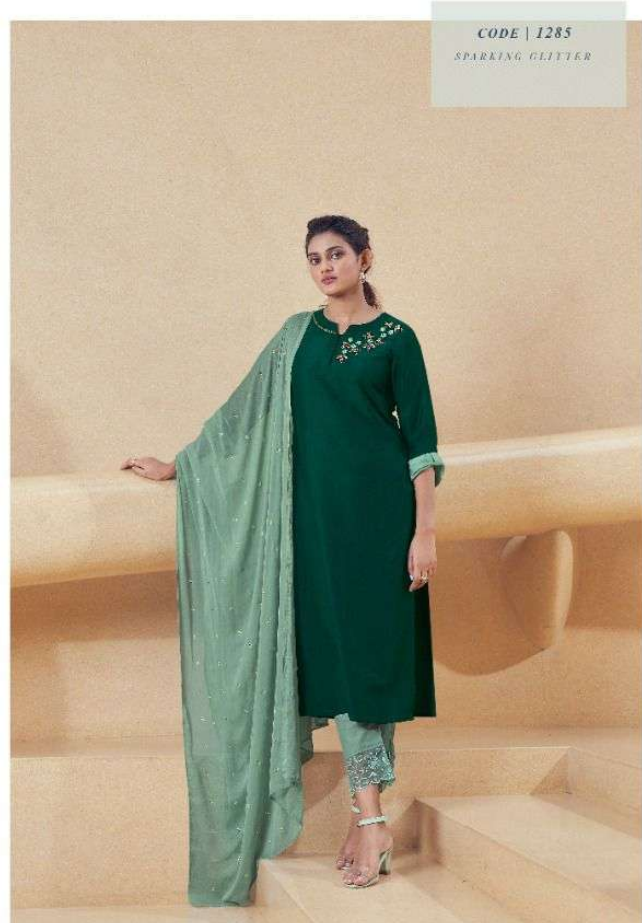

SHIMMER

VINK[®]

SHIMMER

VINK®

VINK®

CODE | 1281
Regal & Reflection

VINK®

CODE | 1283
REGAL & REFLECTION

CODE | 1282
TIMELESS TREASURE

CODE | 1285
SPARKING GLITTER

CODE | 1286
COMPLIMENTARY HUTS

VINK®

CODE | 1284
REGAL & REFLECTION

VINK®

CODE | 1281

CODE | 1282