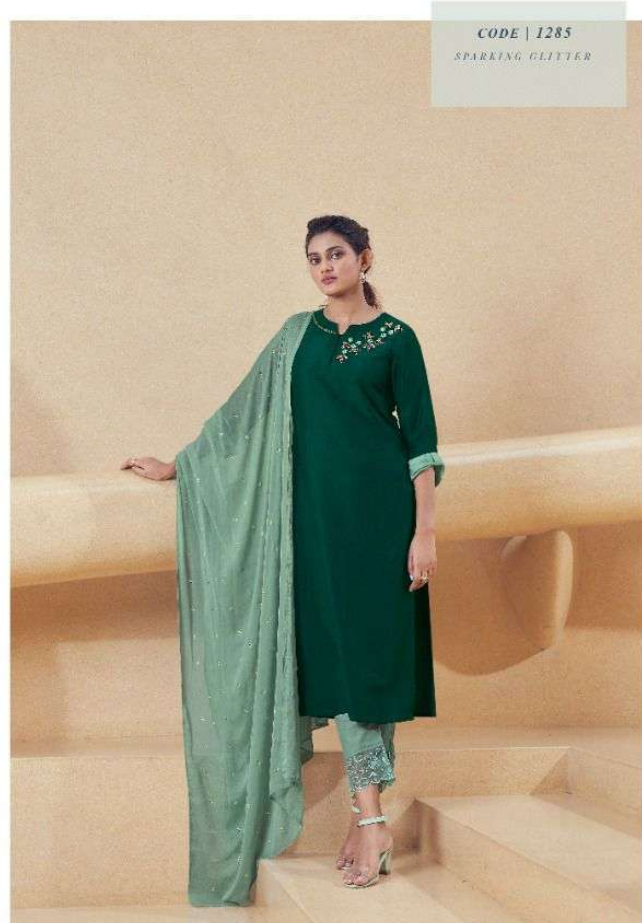

SHIMMER

VINK[®]

SHIMMER

VINK[®]

VINK®

CODE | 1281
Regal & Reflection

VINK®

CODE | 1283
REGAL & REFLECTION

CODE | 1282
TIMELESS TREASURE

CODE | 1285
SPARKING GLITTER

CODE | 1286
COMPLIMENTARY HUTS

VINK®

CODE | 1284
REGAL & REFLECTION

VINK®

CODE | 1281

CODE | 1282