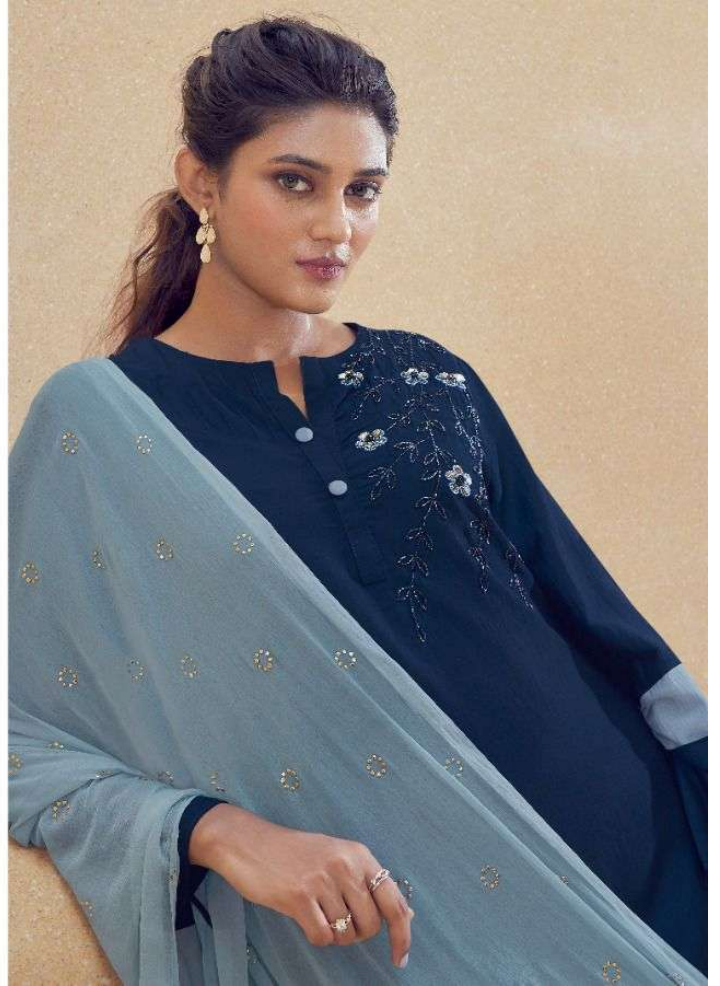

SHIMMER

VINK[®]

SHIMMER

VINK[®]

VINK®

CODE | 1281
Regal & Reflection

VINK®

CODE | 1283
REGAL & REFLECTION

CODE | 1282
TIMELESS TREASURE

CODE | 1285
SPARKING GLITTER

CODE | 1286
COMPLIMENTARY HUTS

VINK®

CODE | 1284
REGAL & REFLECTION

VINK®

CODE | 1281

CODE | 1282