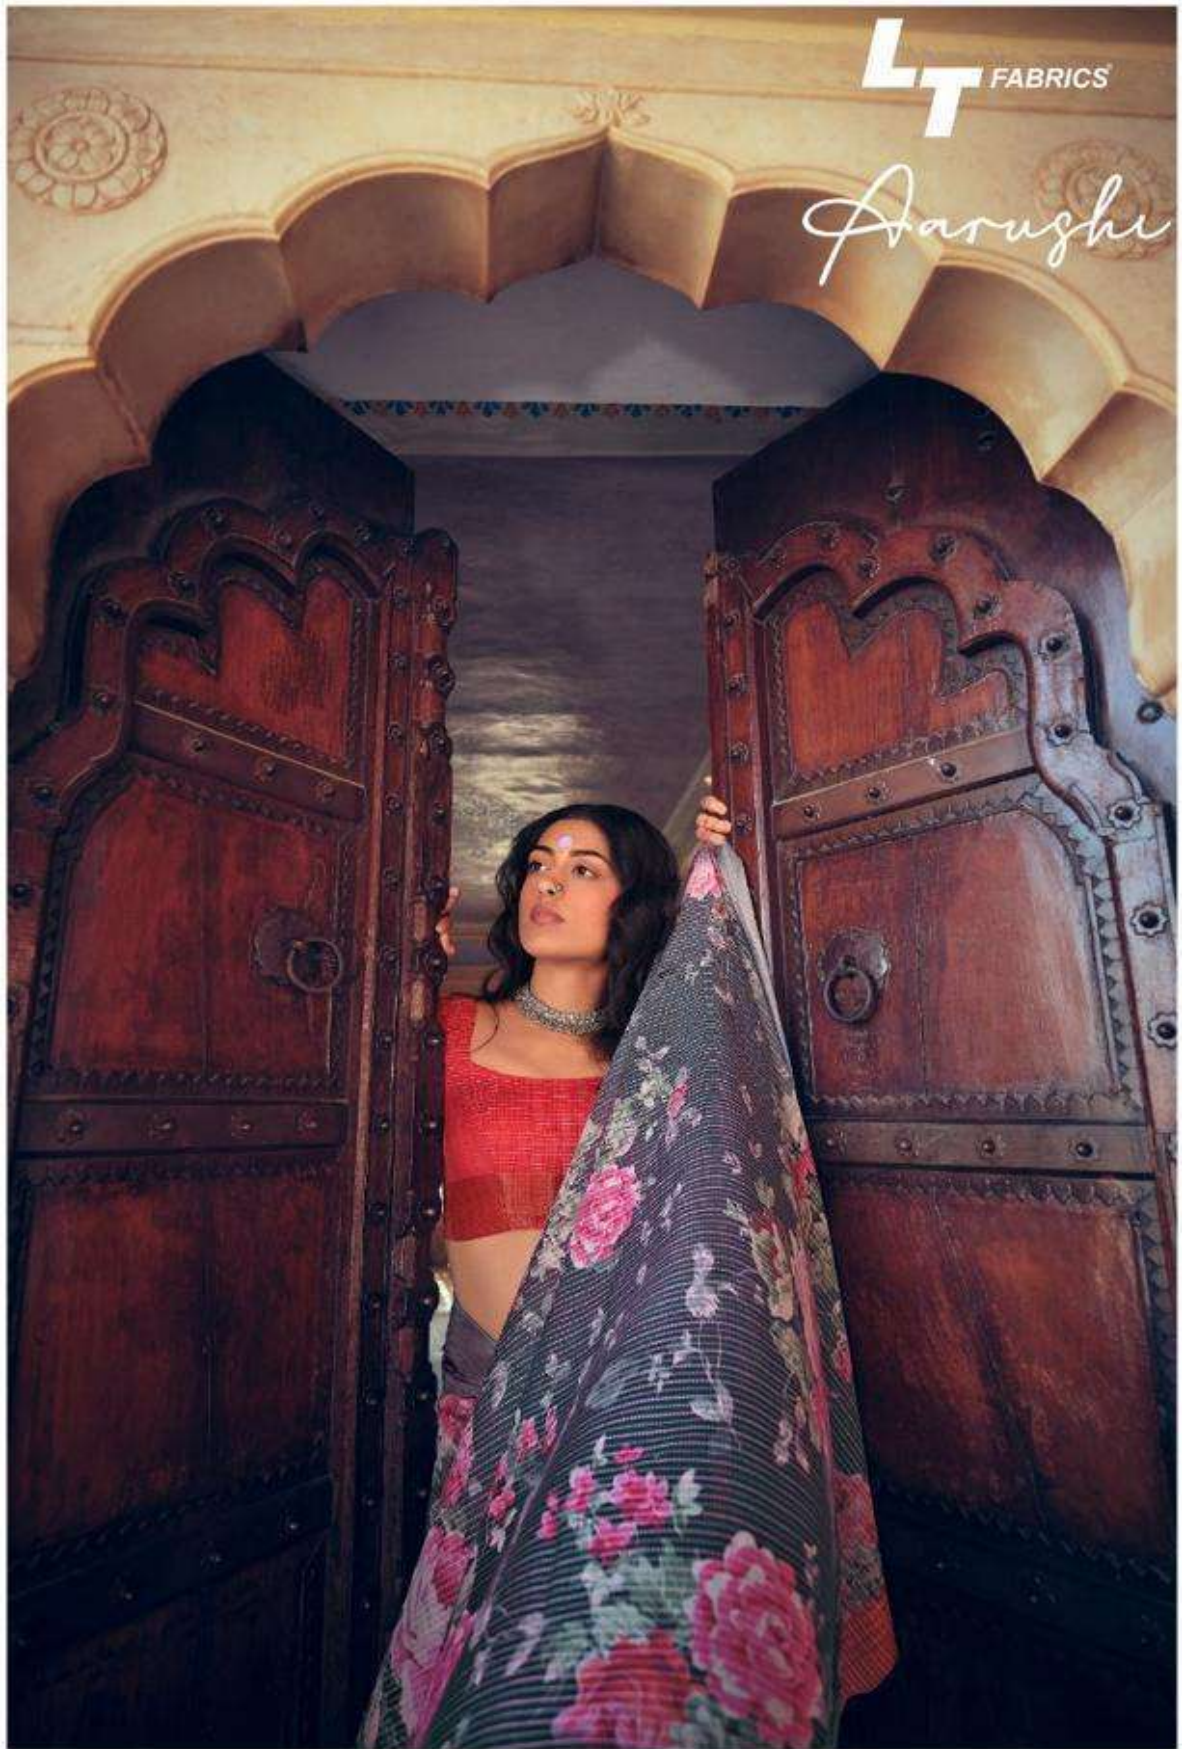

LT FABRICS

Aarushi

2910