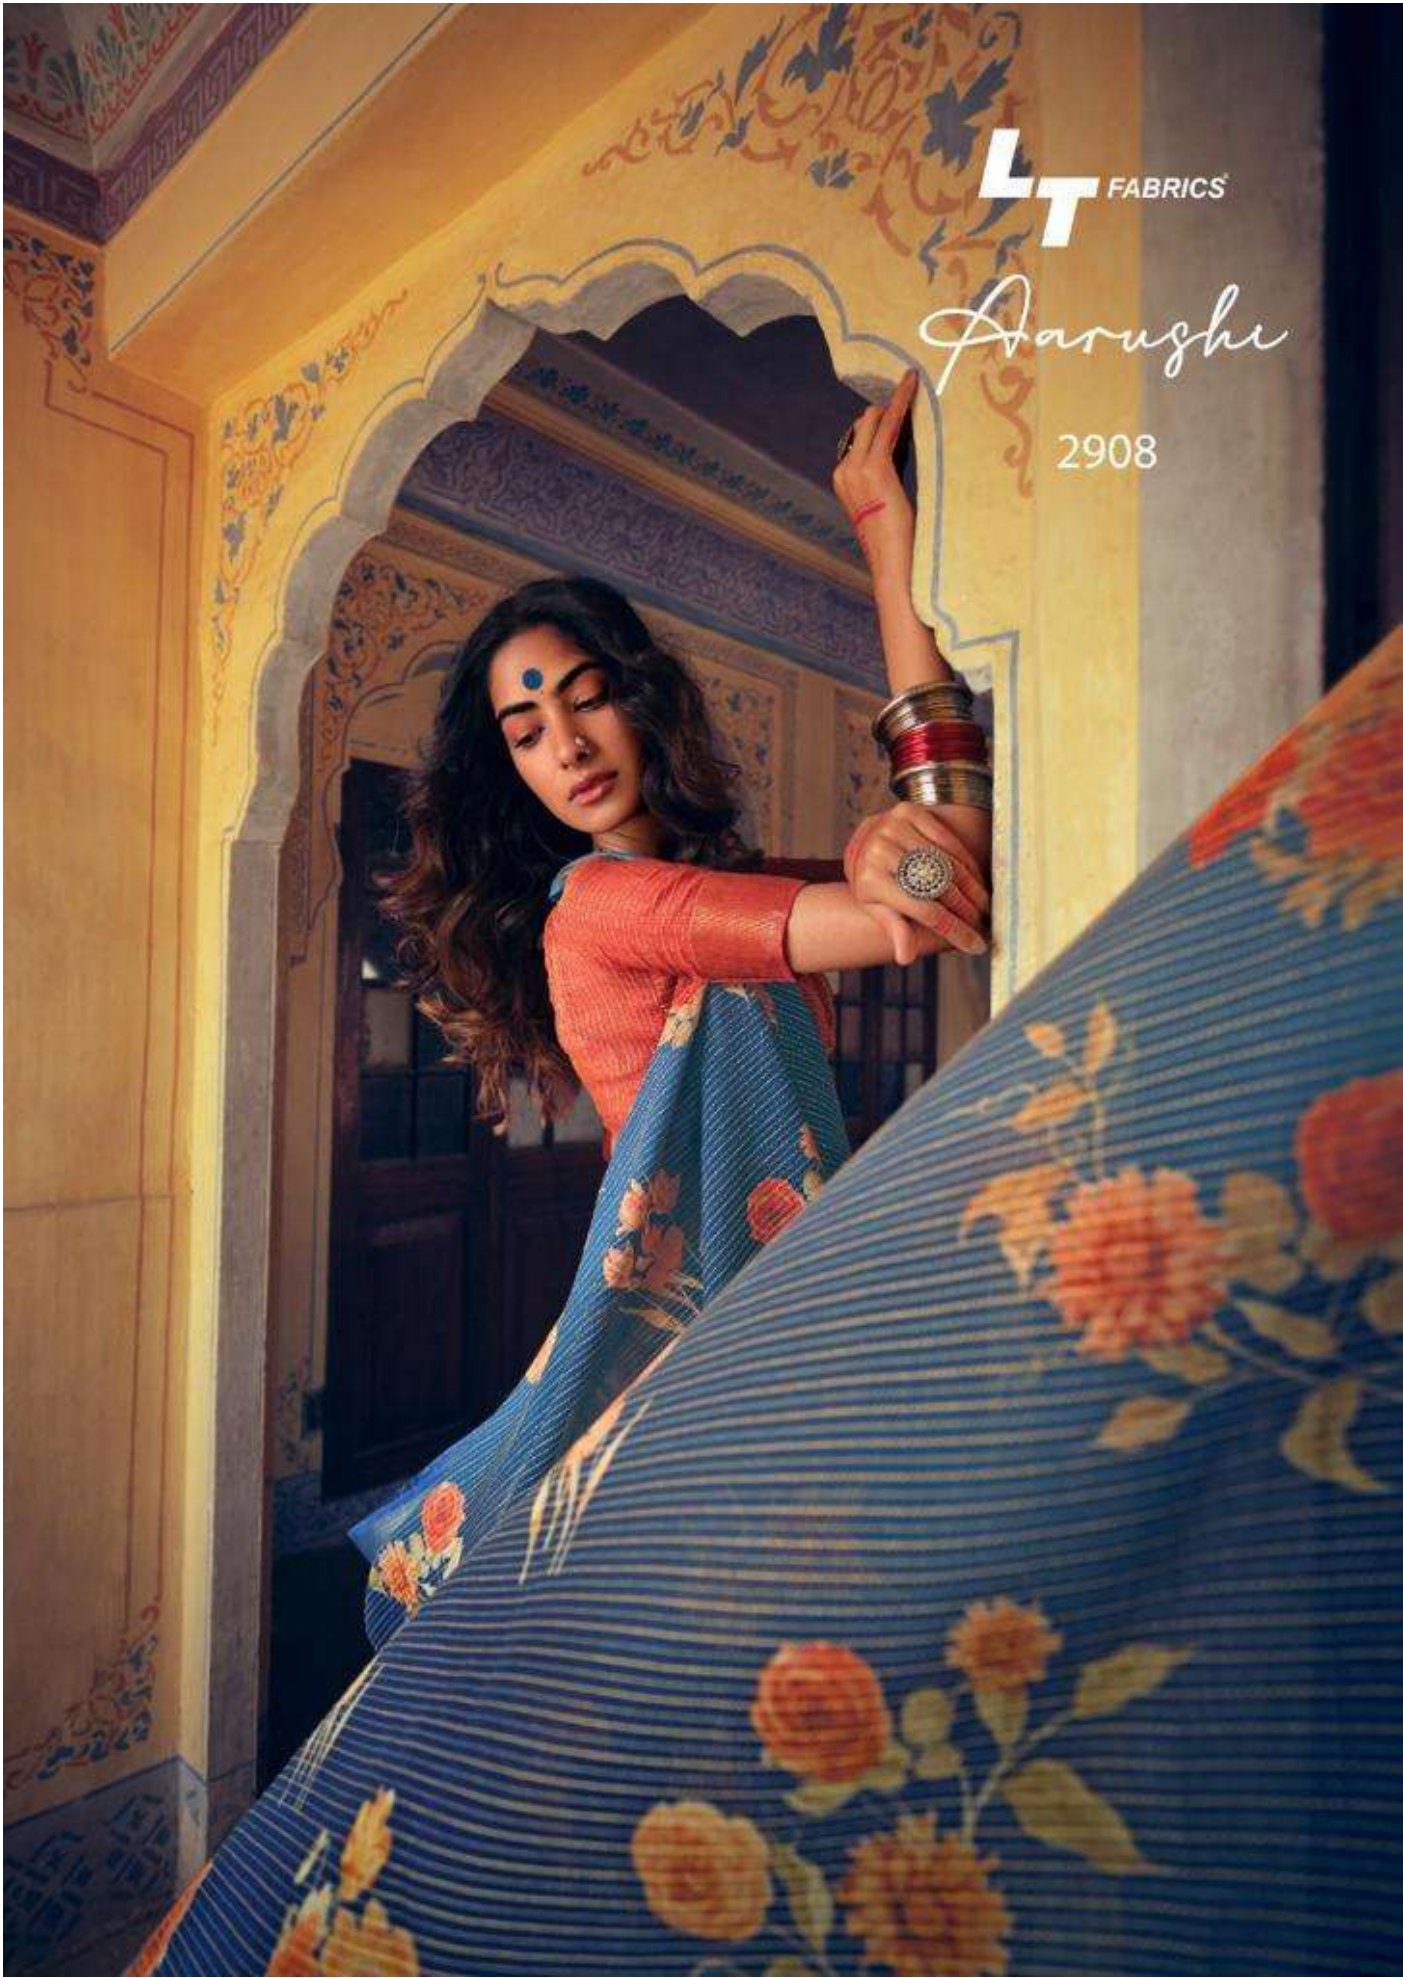

LT FABRICS

Aarushi

2908

A woman with long dark hair is shown in profile, looking out of a window with a complex geometric lattice pattern. She is wearing a green saree with a vibrant floral print in shades of pink, orange, and blue. Her right hand is raised to her forehead, and she is wearing several bangles. The background features a wall with a subtle floral pattern and a wooden door.