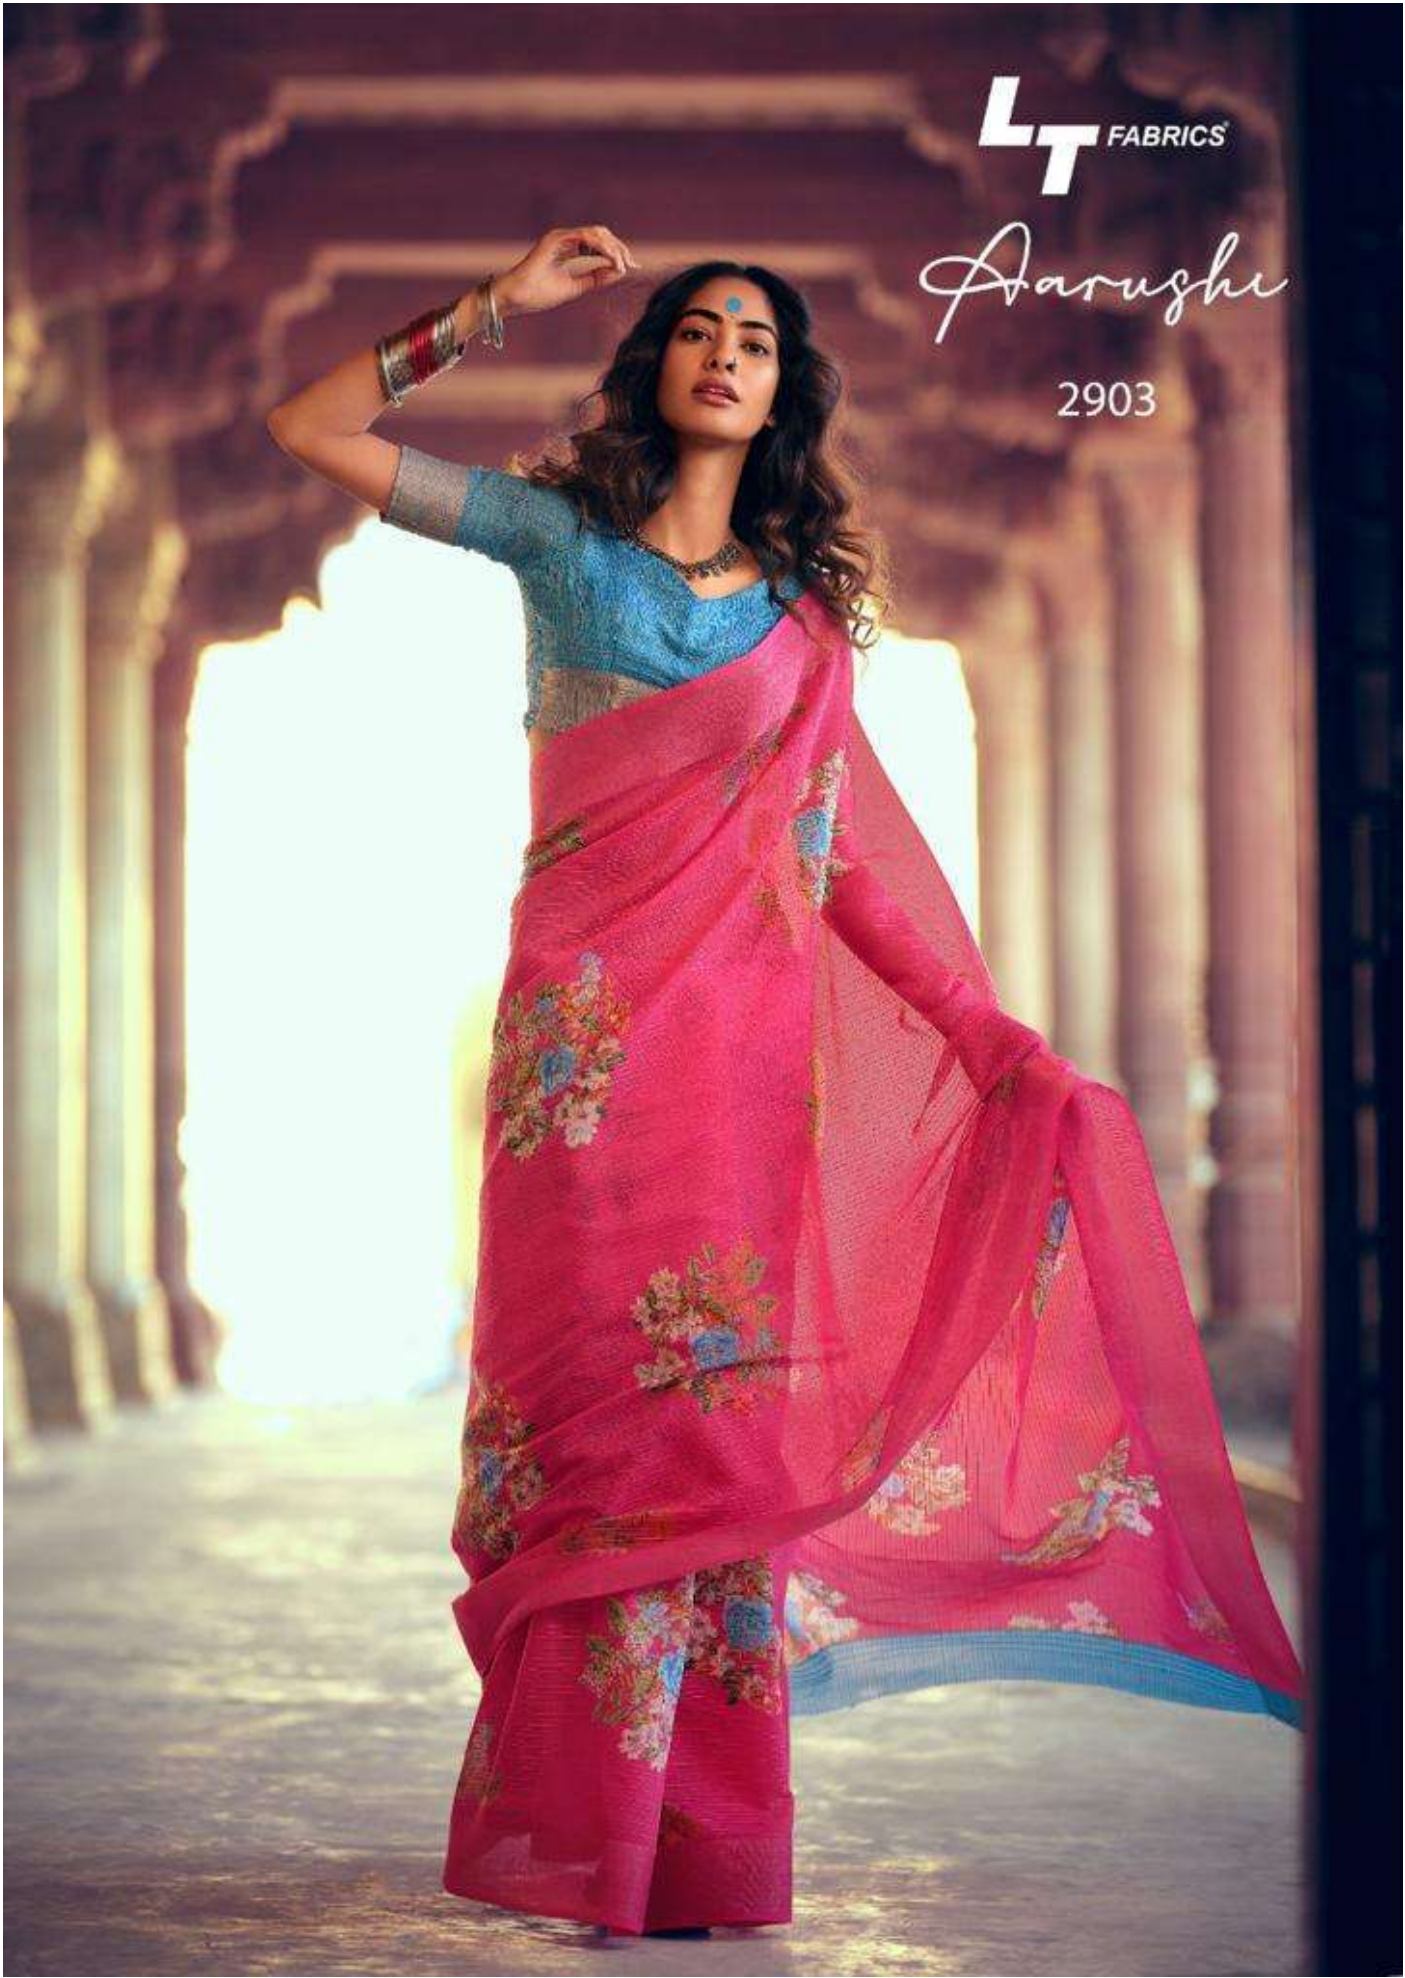

LT FABRICS

Aarushi

2903