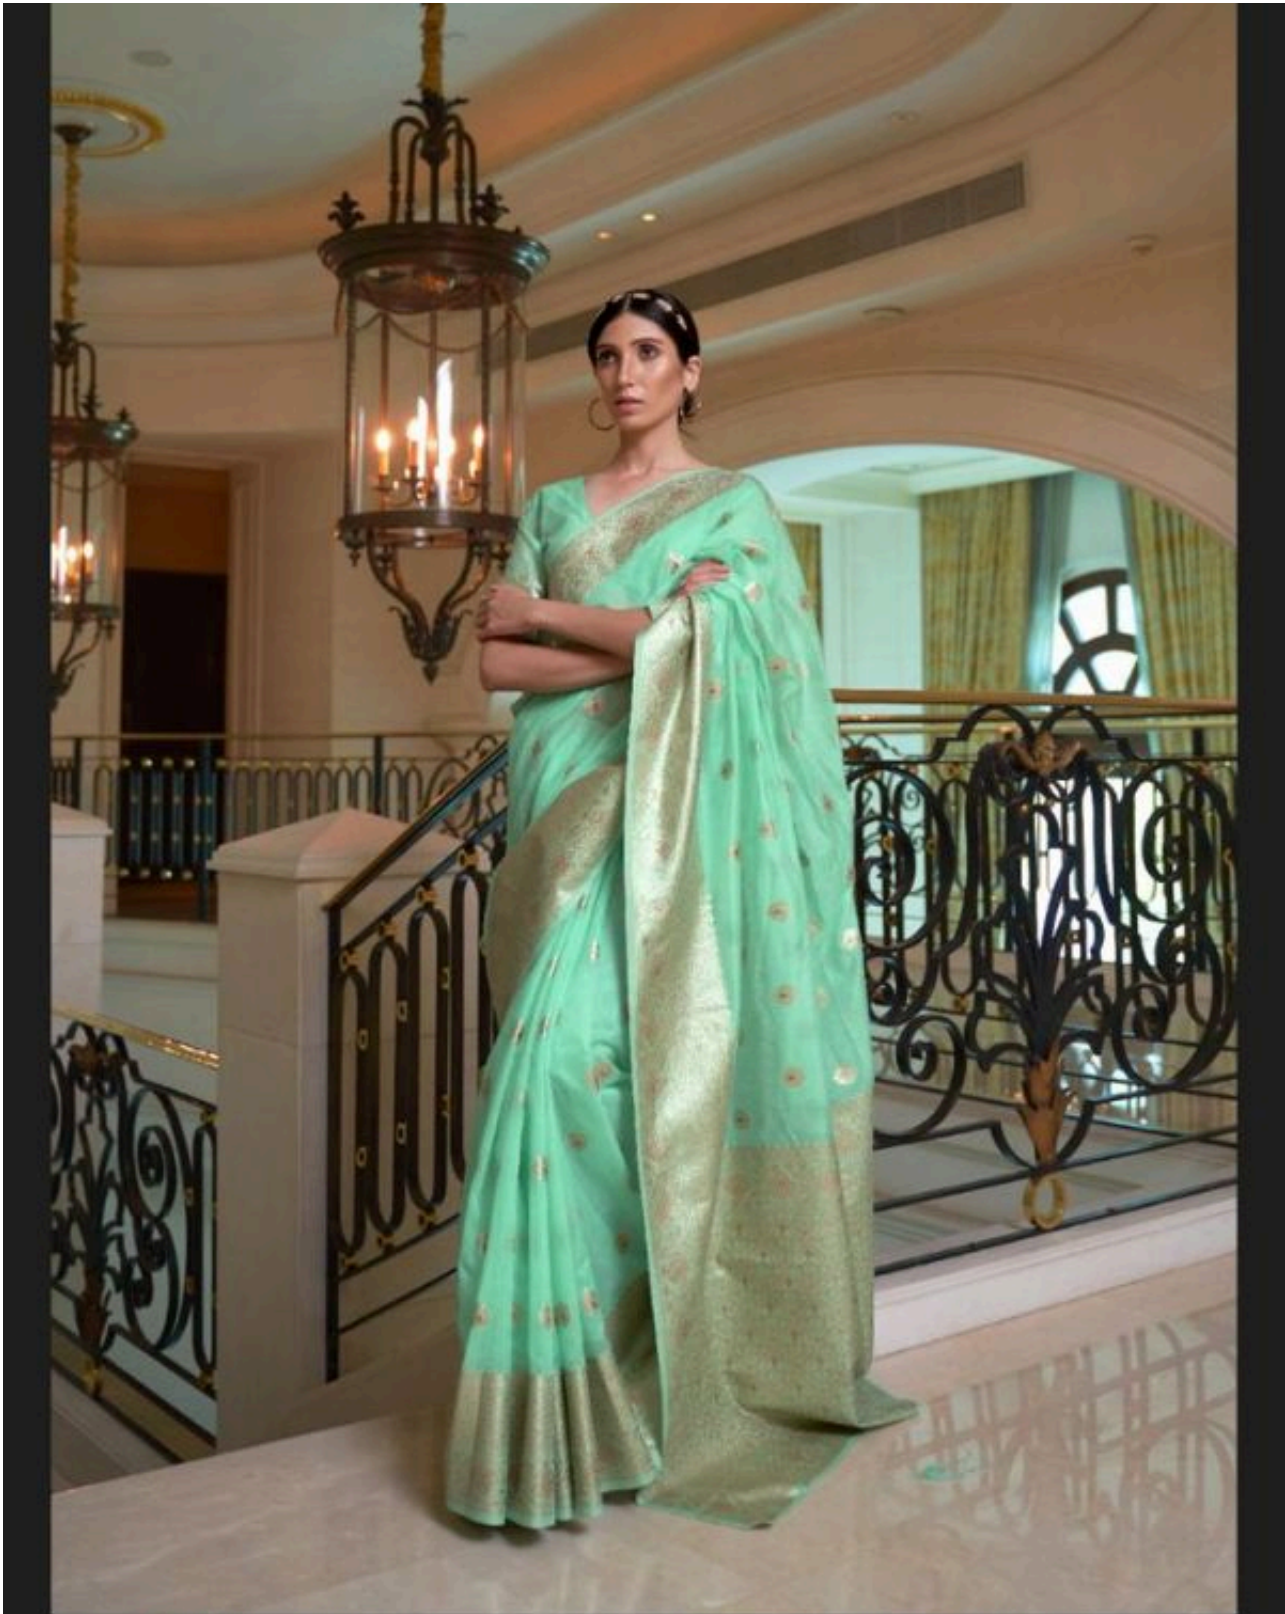

RAJTEX
Handloom
Peranan | Lelarian | Sila-sila

KAMIKSHA SILK

MODAL HANDLOOM WEAVING 192002