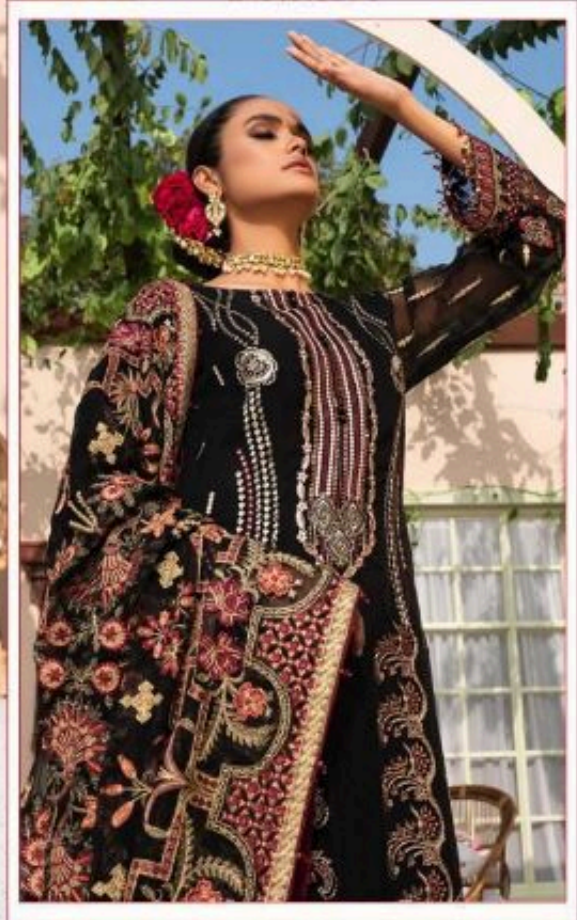

RINAZ[®]
FASHION
D.No.1197

TOP - BUTERFLY NET WITH
HEAVY EMBROIDERY WORK
BOTTOM + INNER - DULL SHANTUN
DUPATTA - BUTERFLY NET WITH
EMBROIDERY WORK

RINAZ[®]
FASHION
D.No.1197

TOP - BUTERFLY NET WITH
HEAVY EMBROIDERY WORK
BOTTOM + INNER - DULL SHANTUN
DUPATTA - BUTERFLY NET WITH
EMBROIDERY WORK

RINAZ[®]
FASHION
D.No.1198

TOP - FOX GEORGETTE WITH HEAVY
EMBROIDERY WORK
BOTTOM + INNER - DULL SHANTUN
DUPATTA - BUTERFLY NET WITH
HEAVY EMBROIDERY WORK