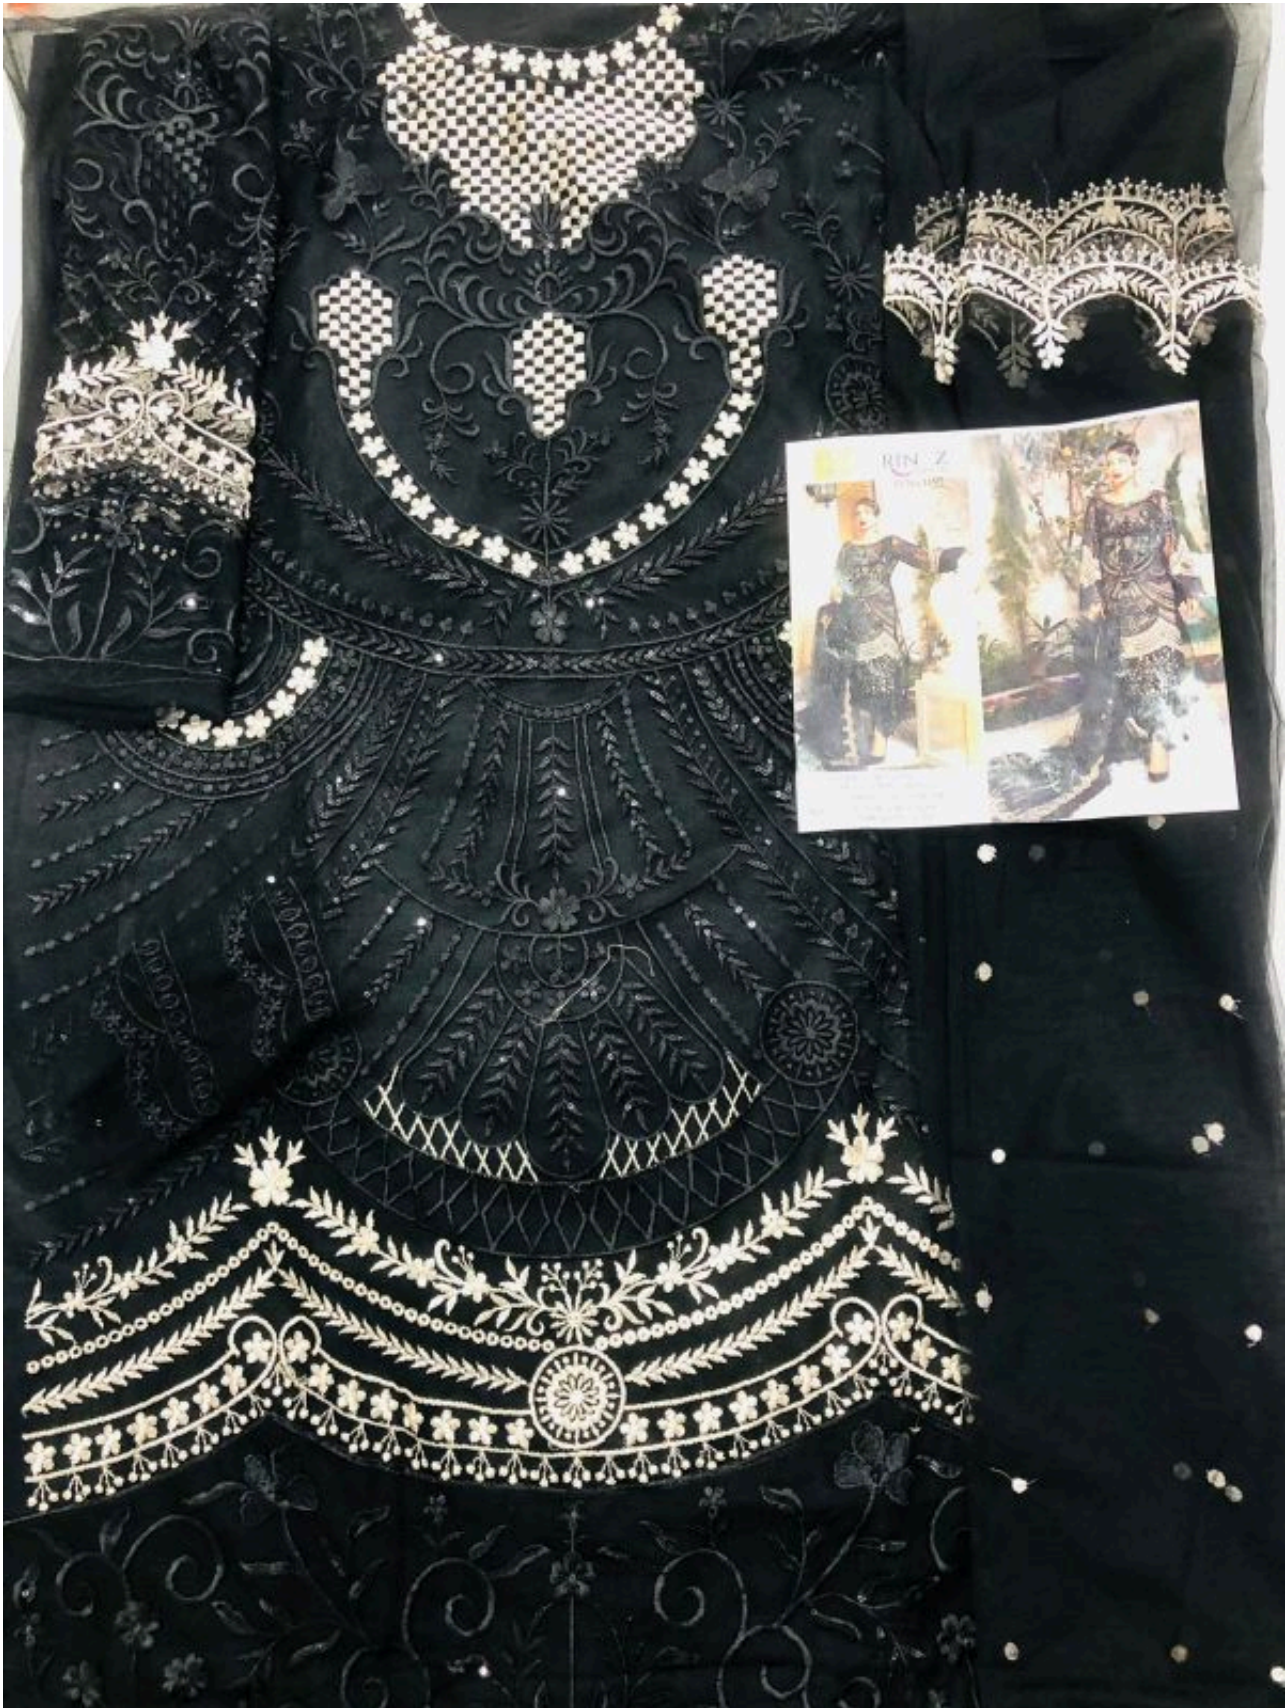

RINAZ[®]
FASHION
D.No.1197

TOP - BUTERFLY NET WITH
HEAVY EMBROIDERY WORK
BOTTOM + INNER - DULL SHANTUN
DUPATTA - BUTERFLY NET WITH
EMBROIDERY WORK

RINAZ[®]
FASHION
D.No.1197

TOP - BUTERFLY NET WITH
HEAVY EMBROIDERY WORK
BOTTOM + INNER - DULL SHANTUN
DUPATTA - BUTERFLY NET WITH
EMBROIDERY WORK

RINAZ[®]
FASHION
D.No.1198

TOP - FOX GEORGETTE WITH HEAVY
EMBROIDERY WORK
BOTTOM + INNER - DULL SHANTUN
DUPATTA - BUTERFLY NET WITH
HEAVY EMBROIDERY WORK