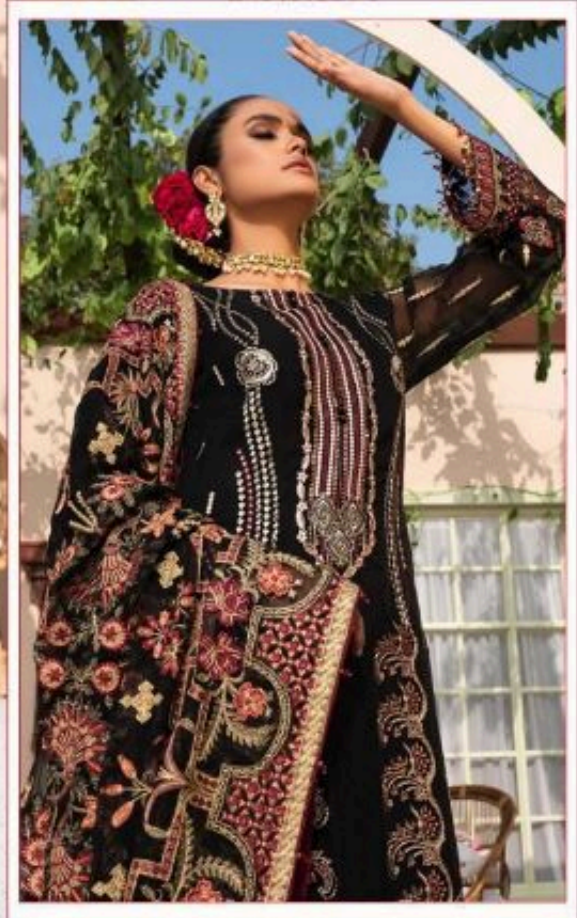

RINAZ[®]
FASHION
D.No.1197

TOP - BUTERFLY NET WITH
HEAVY EMBROIDERY WORK
BOTTOM + INNER - DULL SHANTUN
DUPATTA - BUTERFLY NET WITH
EMBROIDERY WORK

RINAZ[®]
FASHION
D.No.1197

TOP - BUTERFLY NET WITH
HEAVY EMBROIDERY WORK
BOTTOM + INNER - DULL SHANTUN
DUPATTA - BUTERFLY NET WITH
EMBROIDERY WORK

RINAZ[®]
FASHION
D.No.1198

TOP - FOX GEORGETTE WITH HEAVY
EMBROIDERY WORK
BOTTOM + INNER - DULL SHANTUN
DUPATTA - BUTERFLY NET WITH
HEAVY EMBROIDERY WORK