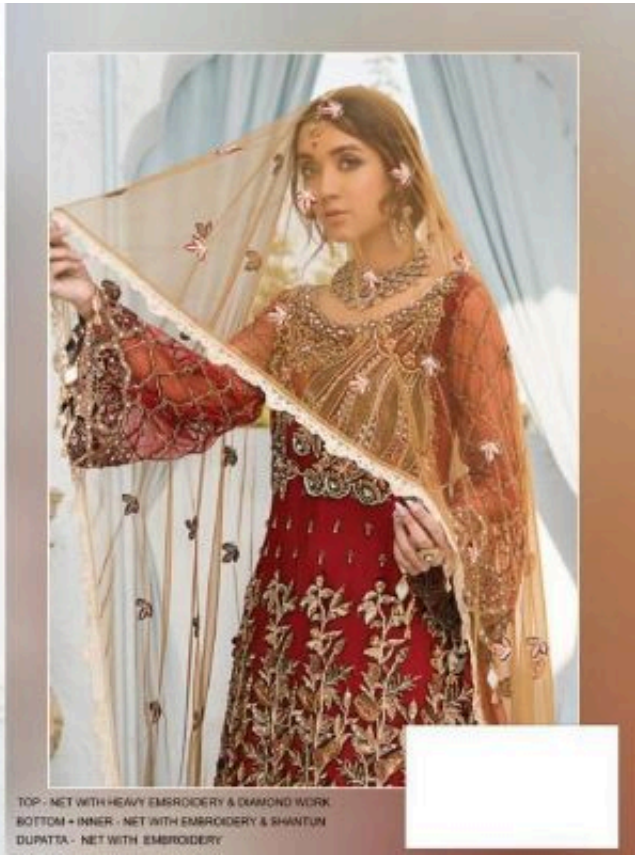

RINAZ[®]
FASHION
D.No.1069

TOP - Net with heavy embroidery
DUPATTA - Net with heavy embroidery
BOTTOM - Heavy dul santun
INNER - Heavy dul santoon

RINAZ[®]
FASHION
D.No.1188

TOP - NET WITH HEAVY EMBROIDERY & DIAMOND WORK
BOTTOM - INNER - NET WITH EMBROIDERY & SHANTUN
DUPATTA - NET WITH EMBROIDERY

RINAZ
FASHION
D.No.1069

TOP - Net with heavy embroidery
DUPATTA - Net with heavy embroidery
BOTTOM - Heavy dul santun
INNER - Heavy dul santun

RINAZ[®]
FASHION

D.No.1194 A RAMJAN SPECIAL

TOP - FOX GEORGETTE WITH HEAVY EMBROIDERY
BOTTOM - INNER - HEAVY SHANTUN
DUPATTA - NAZMIN WITH HEAVY EMBROIDERY

TOP - FOX GEORGETTE WITH HEAVY EMBROIDERY & DARNING WORK
BOTTOM - PNER - HEAVY SHANTLN
DUPATTA - NET WITH EMBROIDERY

SLEEVES

HEAVY EMB TOP

NET EMB
DUPATTA

BOTTOM

Emb Sleeves

Emb Front

Emb Net Dupatta