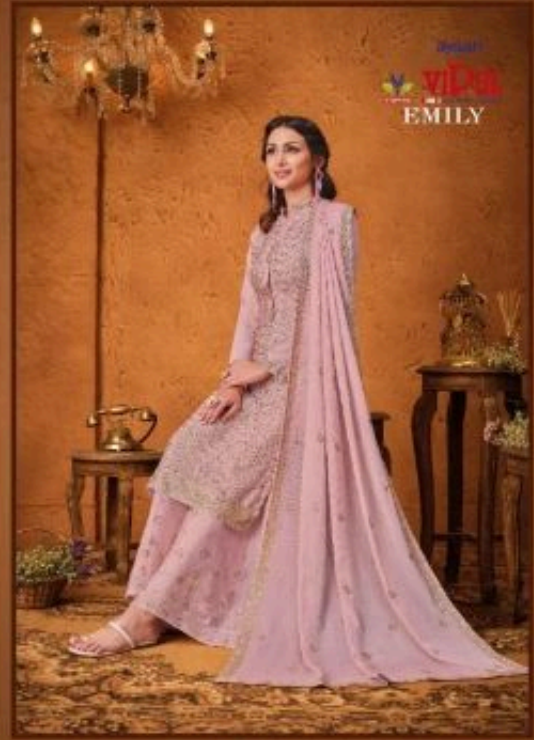

ayaan™

by  
**VI PUL**  
FASHION FOREVER

4564-A

ayaan™  
**viDUL**  
THE FASHION FOREVER

4564-A

4683

Presented by  
**VIRSA**  
by  
**EMILY**

4685

VIPOUL  
EMILY

4884  
48

---

DRESS- R-WHOLESALE SELLING PRICELIST

DCAT-58

SR NO.	DESIGN	QUALITY NAME	RATE/Pc (Without GST)
1	D4632A	ALICIA	1611.00
2	D4634A	ALICIA	1611.00
3	D4635A	ALICIA	1611.00
4	D4637A	ALICIA	1611.00