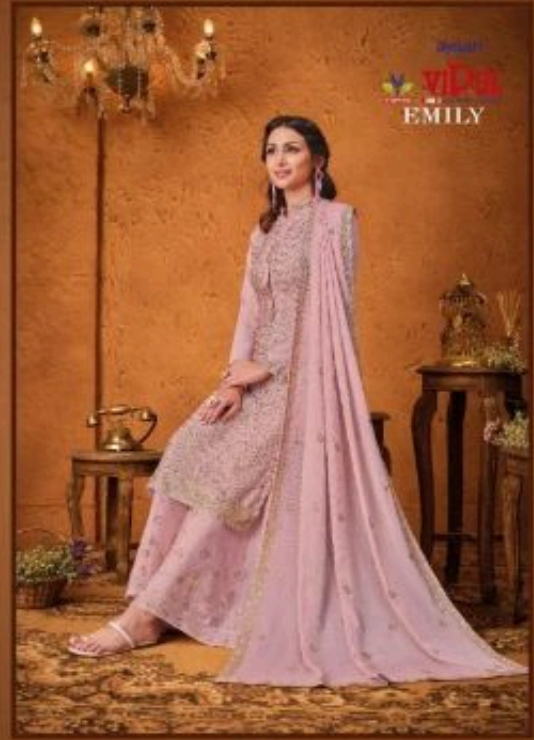

ayaan™

by  
**VI PUL**  
FASHION FOREVER

4564-A

ayaan™  
**viDUL**  
THE FASHION FOREVER

4564-A

4683

682

4685

VIPOUL  
EMILY

4884  
48

---

DRESS- R-WHOLESALE SELLING PRICELIST

DCAT-58

SR NO.	DESIGN	QUALITY NAME	RATE/Pc (Without GST)
1	D4632A	ALICIA	1611.00
2	D4634A	ALICIA	1611.00
3	D4635A	ALICIA	1611.00
4	D4637A	ALICIA	1611.00