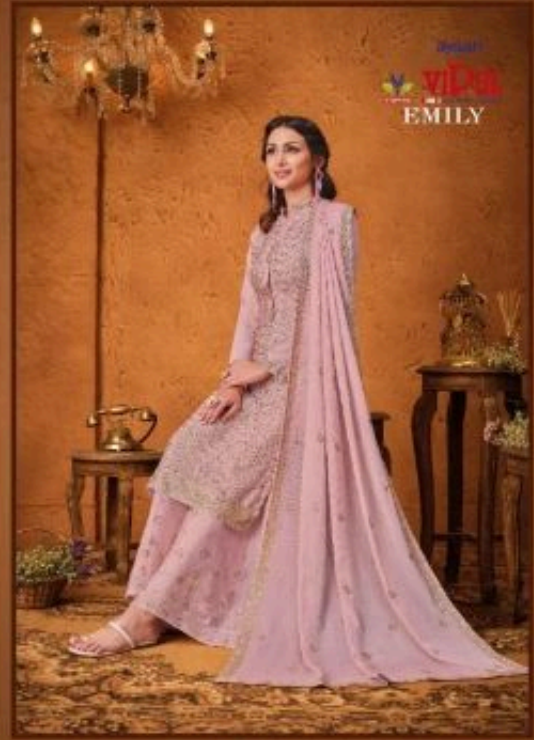

ayaan™

by
VI PUL
FASHION FOREVER

4564-A

ayaan™
viDUL
THE FASHION FOREVER

4564-A

4683

682

4685

VIPOUL
EMILY

4884
48

DRESS- R-WHOLESALE SELLING PRICELIST

DCAT-58

SR NO.	DESIGN	QUALITY NAME	RATE/Pc (Without GST)
1	D4632A	ALICIA	1611.00
2	D4634A	ALICIA	1611.00
3	D4635A	ALICIA	1611.00
4	D4637A	ALICIA	1611.00