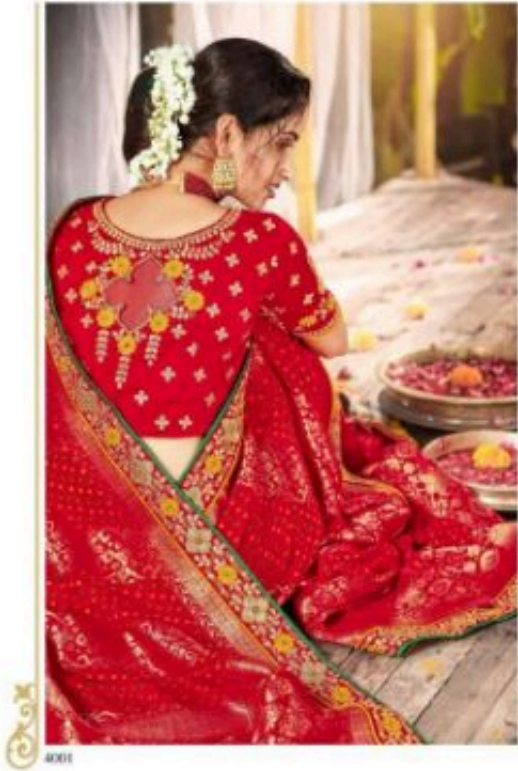

4011

|| Tattva ||

The beautiful collection of sarees with contemporary and ethnicity with an amazing golden embroidery.

4000

|| Tattva ||

The beautiful collection  
inspired by the traditional  
and contemporary  
is aimed by the  
of fashion and design.