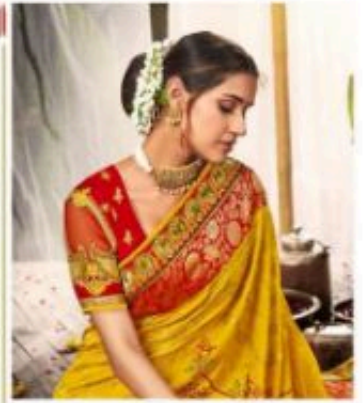

|| Tattva ||