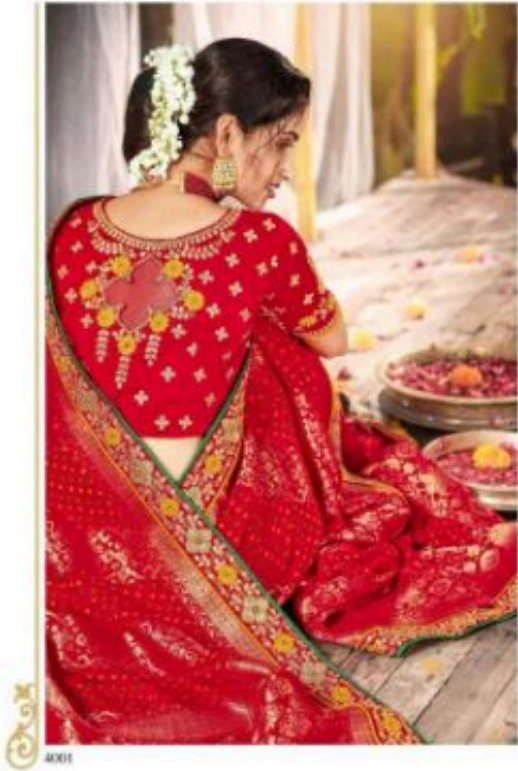

4011

|| Tattva ||

806

|| Tattva ||

The beautiful collection of sarees with contemporary and ethnicity with an amazing pattern and color.

4000

|| Tattva ||

The beautiful collection
inspired by the traditional
and contemporary style
is aimed by giving
a modern look to the
classical saree.