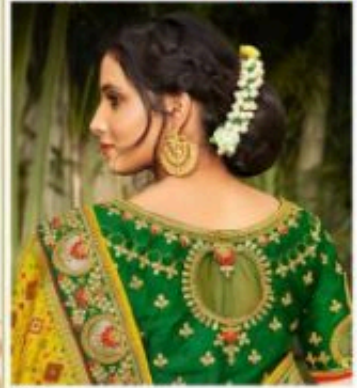

|| Tattva ||