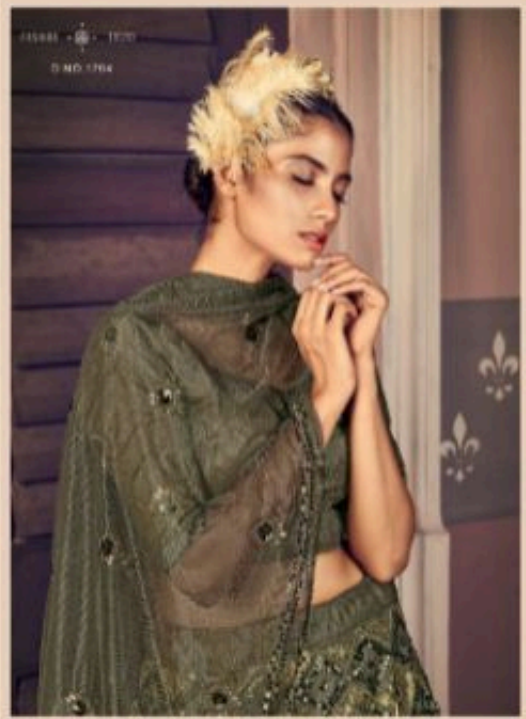

 bhkala®

❖ **BRIDES** ❖

VOL-1

ॐ bhkala

ॐ ॐ ॐ
ॐ ॐ ॐ

ॐ ॐ ॐ

शुभकला

सुन्दर - सुन्दर
D-40-1102

Swastika bhkala

80148 - 60 - (L&D)
D NO. 1730

शुभकला bhkala

शुभकला - शुभकला
D.NO. 1738

Abhikala
• Dream
of
JOY
When your imagination is
beyond reality of life

BRIDES

VOL-1

Design NO. (SKU)	Main Color	Lehenga Fabric	Choli Fabric	Dupatta Fabric	SIZE (SEMI-STITCHED)	Lehenga Work	Choli Work	Dupatta Work	Choli Length MTR	Lehenga Length INCH	Dupatta Length MTR	Weight
1701	Peach	NET	NET	NET	UPTO 42 BUST AND WAIST	SEQUINCE EMBROIDERED WORK	SEQUINCE EMBROIDERED WORK	SEQUINCE EMBROIDERED WORK	1	42	2.30	2 KG
1702	Black	NET	NET	NET	UPTO 42 BUST AND WAIST	SEQUINCE EMBROIDERED WORK	SEQUINCE EMBROIDERED WORK	SEQUINCE EMBROIDERED WORK	1	42	2.30	2 KG
1703	Grey	NET	NET	NET	UPTO 42 BUST AND WAIST	SEQUINCE EMBROIDERED WORK	SEQUINCE EMBROIDERED WORK	SEQUINCE EMBROIDERED WORK	1	42	2.30	2 KG
1704	Olive Green	NET	NET	NET	UPTO 42 BUST AND WAIST	SEQUINCE EMBROIDERED WORK	SEQUINCE EMBROIDERED WORK	SEQUINCE EMBROIDERED WORK	1	42	2.30	2 KG
1704	Turquoise Blue	NET	NET	NET	UPTO 42 BUST AND WAIST	SEQUINCE EMBROIDERED WORK	SEQUINCE EMBROIDERED WORK	SEQUINCE EMBROIDERED WORK	1	42	2.30	2 KG