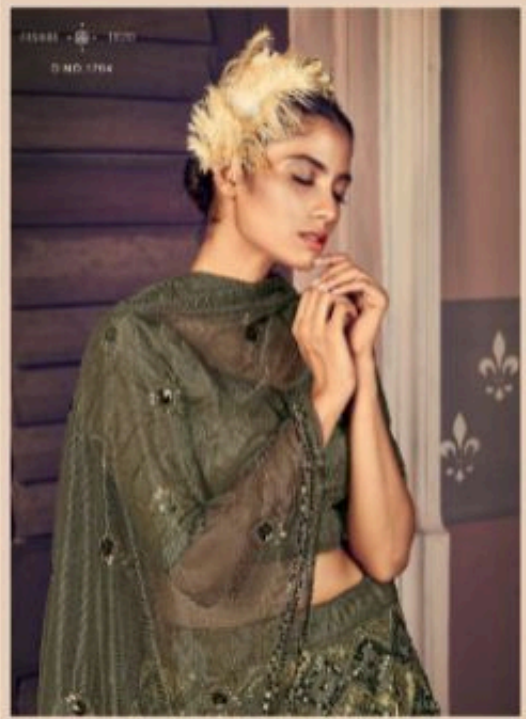

 bhkala®

❖ **BRIDES** ❖
VOL-1

ॐ bhkala

ॐ ॐ ॐ
ॐ ॐ ॐ

ॐ ॐ ॐ

शुभकला

सुन्दर - सुन्दर
D-40-1102

Swastika bhkala

80148 - 68 - (L&D)
D NO. 1730

Swastika bhkala

17301 - 17302
D.NO. 1730

Abhikala
• Dream
of
JOY
When your imagination is
beyond reality of life

BRIDES

VOL-1

Design NO. (SKU)	Main Color	Lehenga Fabric	Choli Fabric	Dupatta Fabric	SIZE (SEMI-STITCHED)	Lehenga Work	Choli Work	Dupatta Work	Choli Length MTR	Lehenga Length INCH	Dupatta Length MTR	Weight
1701	Peach	NET	NET	NET	UPTO 42 BUST AND WAIST	SEQUINCE EMBROIDERED WORK	SEQUINCE EMBROIDERED WORK	SEQUINCE EMBROIDERED WORK	1	42	2.30	2 KG
1702	Black	NET	NET	NET	UPTO 42 BUST AND WAIST	SEQUINCE EMBROIDERED WORK	SEQUINCE EMBROIDERED WORK	SEQUINCE EMBROIDERED WORK	1	42	2.30	2 KG
1703	Grey	NET	NET	NET	UPTO 42 BUST AND WAIST	SEQUINCE EMBROIDERED WORK	SEQUINCE EMBROIDERED WORK	SEQUINCE EMBROIDERED WORK	1	42	2.30	2 KG
1704	Olive Green	NET	NET	NET	UPTO 42 BUST AND WAIST	SEQUINCE EMBROIDERED WORK	SEQUINCE EMBROIDERED WORK	SEQUINCE EMBROIDERED WORK	1	42	2.30	2 KG
1704	Turquoise Blue	NET	NET	NET	UPTO 42 BUST AND WAIST	SEQUINCE EMBROIDERED WORK	SEQUINCE EMBROIDERED WORK	SEQUINCE EMBROIDERED WORK	1	42	2.30	2 KG