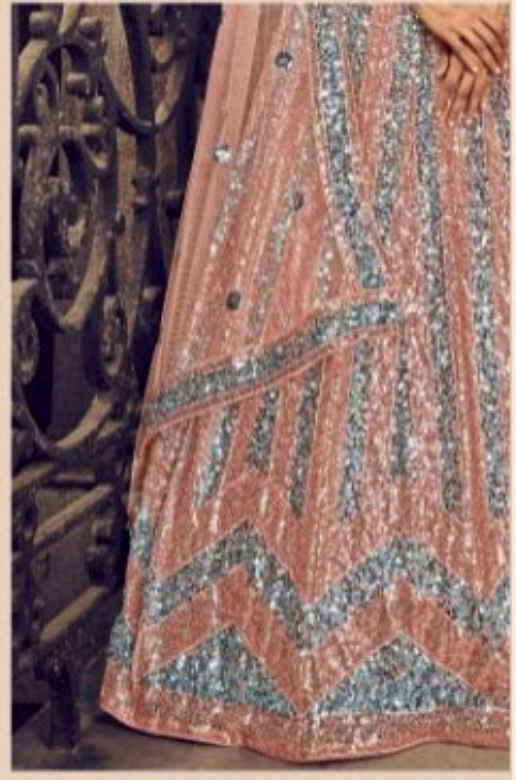

bhkala

CELL: 99111 40000 - 99111 40000
D.NO. 1701