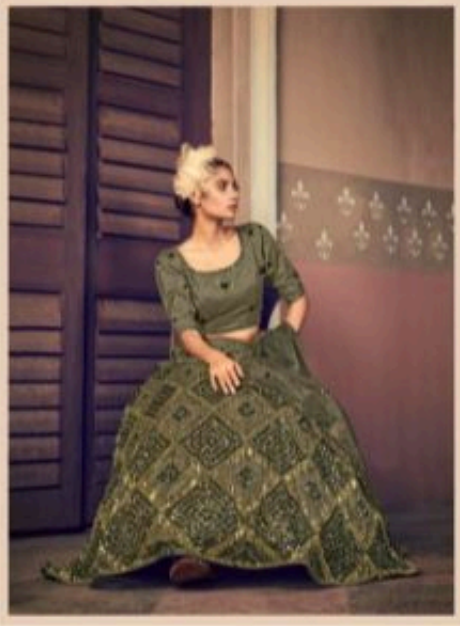

Swastika bhkala

80148 - 60 - (L&D)
D NO. 1730

शुभकला bhkala

शुभकला - शुभकला
D.NO. 1738

Abhikala
• Dream
of
JOY
When your imagination is
beyond reality of life

BRIDES

VOL-1

Design NO. (SKU)	Main Color	Lehenga Fabric	Choli Fabric	Dupatta Fabric	SIZE (SEMI-STITCHED)	Lehenga Work	Choli Work	Dupatta Work	Choli Length MTR	Lehenga Length INCH	Dupatta Length MTR	Weight
1701	Peach	NET	NET	NET	UPTO 42 BUST AND WAIST	SEQUINCE EMBROIDERED WORK	SEQUINCE EMBROIDERED WORK	SEQUINCE EMBROIDERED WORK	1	42	2.30	2 KG
1702	Black	NET	NET	NET	UPTO 42 BUST AND WAIST	SEQUINCE EMBROIDERED WORK	SEQUINCE EMBROIDERED WORK	SEQUINCE EMBROIDERED WORK	1	42	2.30	2 KG
1703	Grey	NET	NET	NET	UPTO 42 BUST AND WAIST	SEQUINCE EMBROIDERED WORK	SEQUINCE EMBROIDERED WORK	SEQUINCE EMBROIDERED WORK	1	42	2.30	2 KG
1704	Olive Green	NET	NET	NET	UPTO 42 BUST AND WAIST	SEQUINCE EMBROIDERED WORK	SEQUINCE EMBROIDERED WORK	SEQUINCE EMBROIDERED WORK	1	42	2.30	2 KG
1704	Turquoise Blue	NET	NET	NET	UPTO 42 BUST AND WAIST	SEQUINCE EMBROIDERED WORK	SEQUINCE EMBROIDERED WORK	SEQUINCE EMBROIDERED WORK	1	42	2.30	2 KG