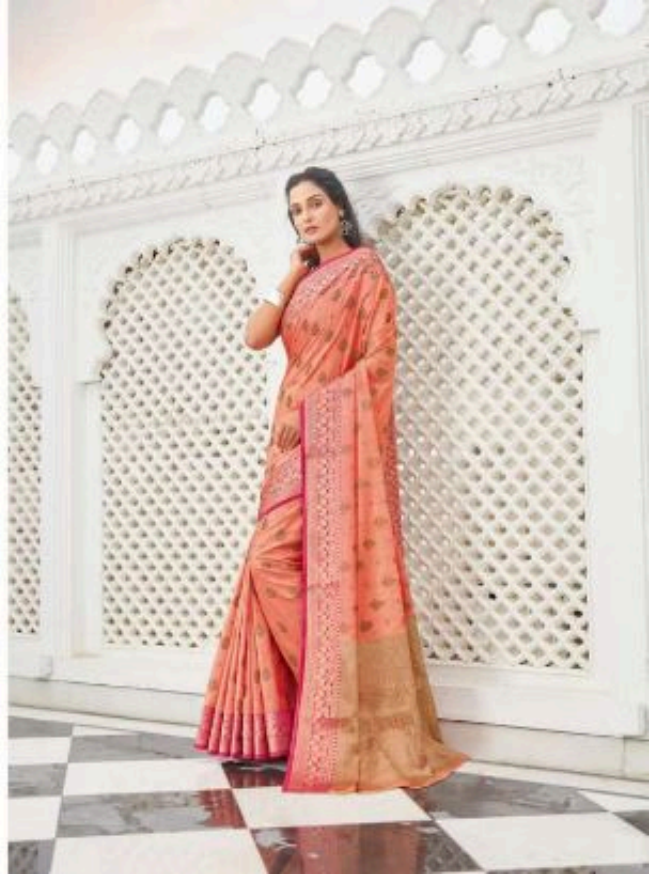

श्री सागर कपड़ा  
**SANGAM**

4001

WITNESS  
**OF LOVE**

A COLLECTION OF SAREES FOR THE MODERN WOMAN WHO LOVES TO BE DIFFERENT. THE ART OF THE SAREE IS NOT JUST A CLOTHING ITEM BUT A STATEMENT OF HER STYLE AND PERSONALITY. PAGES 104-105