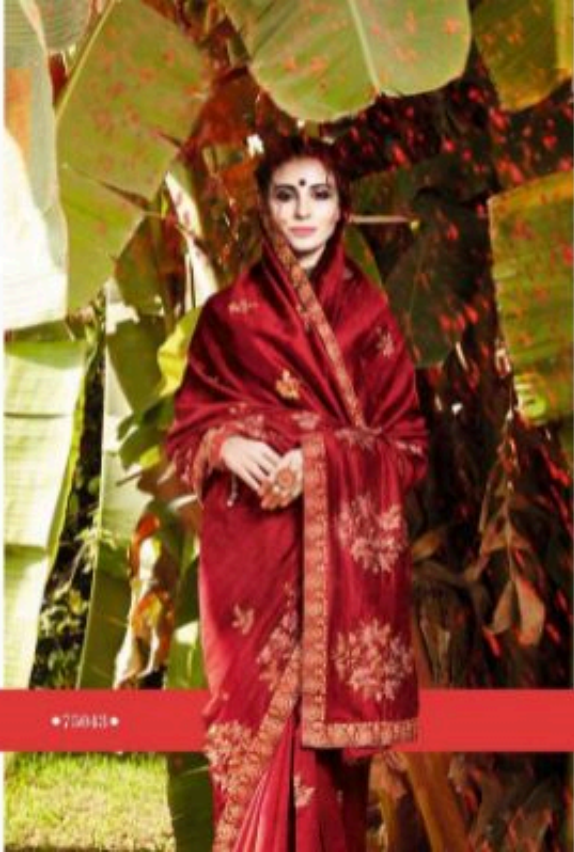

•75011•

KALISTA
FASHIONS