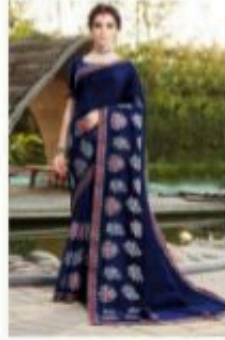

75039

75040

KALISTA
FASHIONS

75041

ICON
VOL.5

75042

75043

75044

75045

75046