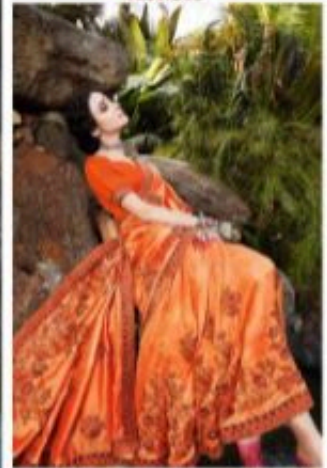

KALISTA
FASHIONS