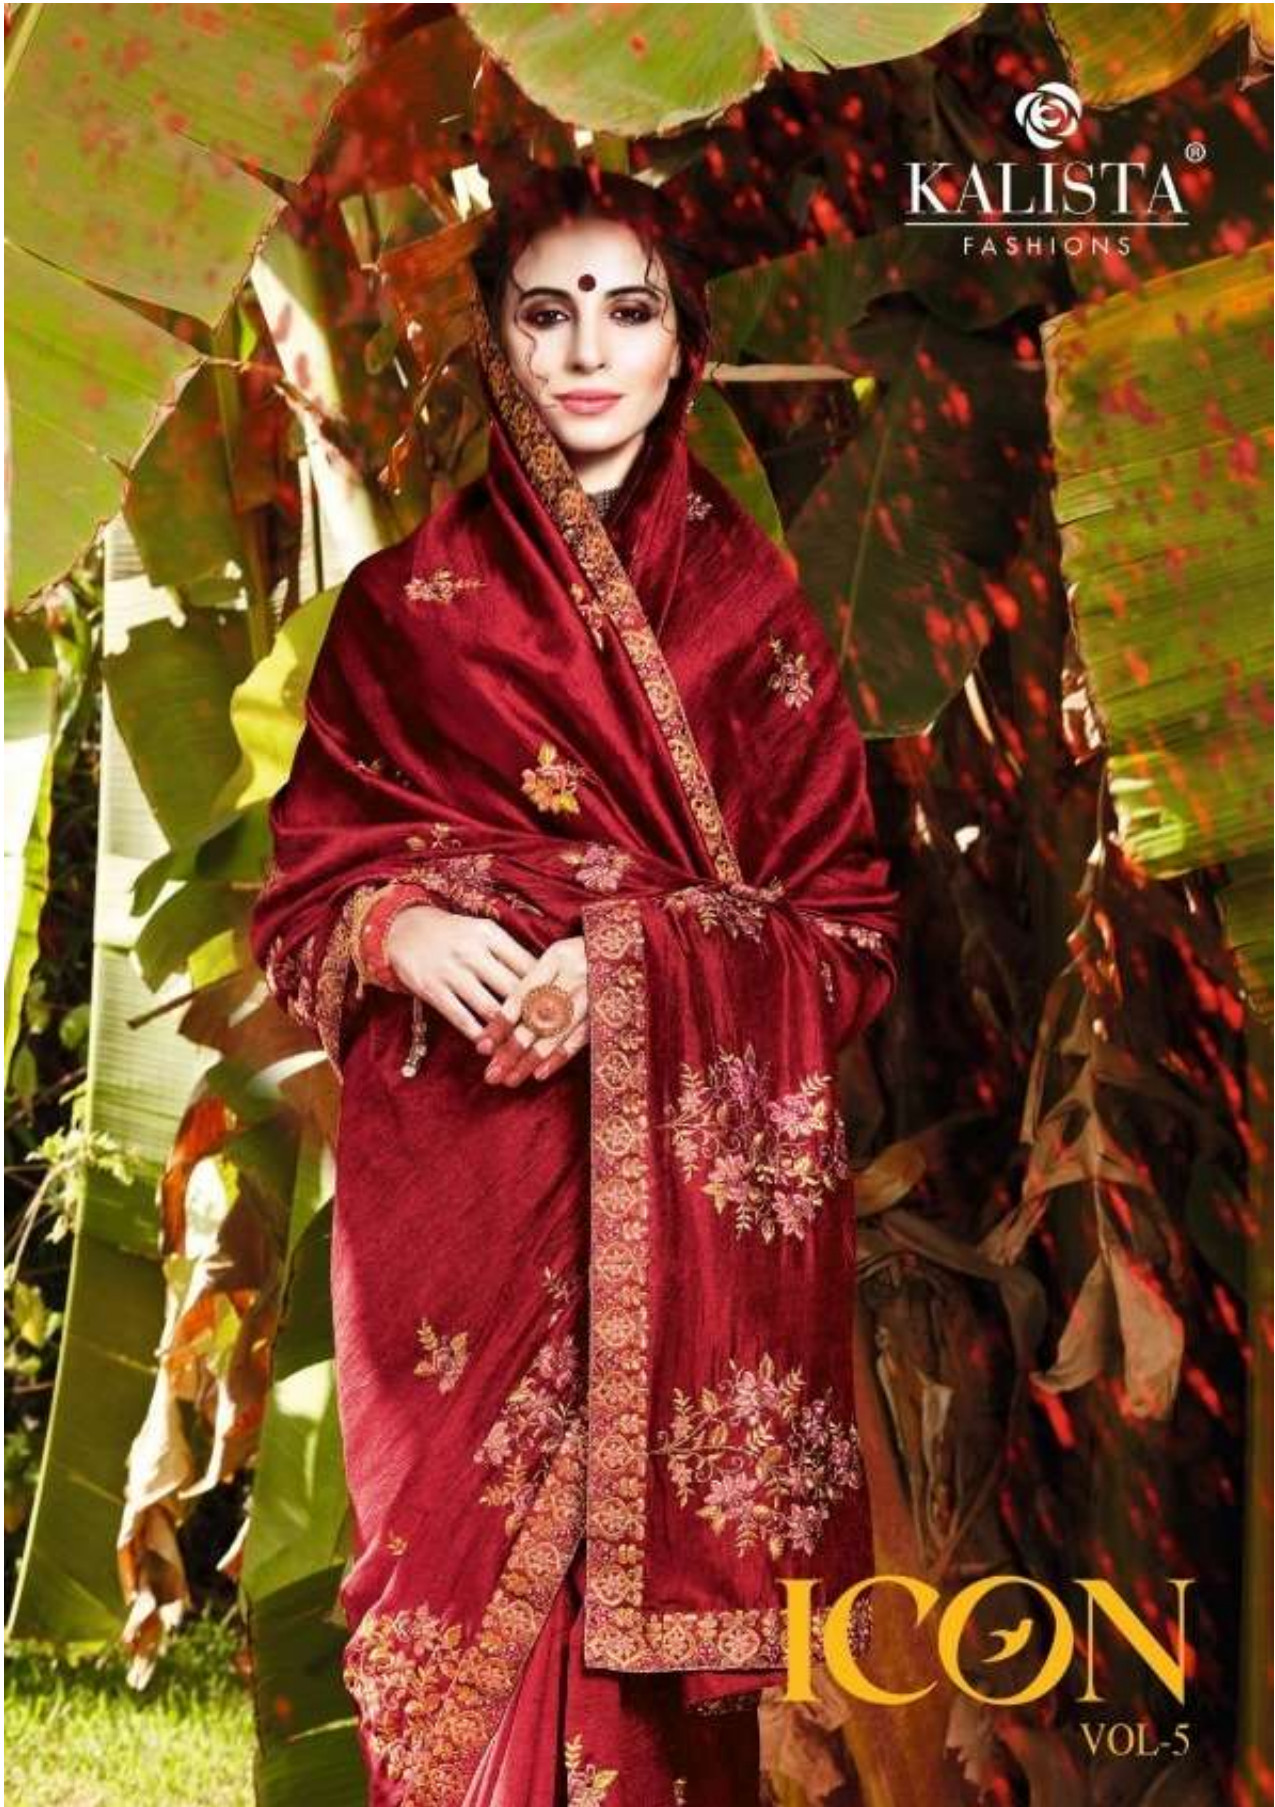

KALISTA[®]
FASHIONS

ICON
VOL-5

KALISTA®
FASHIONS

ICON
VOL-5

• रज्जो •

• 750146 •

KALISTA®
FASHIONS

KALISTA
FASHIONS

● **अमोदिनी** ●
760010

अपना सौंदर्य अमोदिनी

KALISTA
FASHIONS
• 75040 •

A collage of images showcasing the red saree. The top left shows the woman in a full-length pose. The top right features a smaller image of her in a similar pose, with the 'KALISTA FASHIONS' logo above it. The bottom section is a larger image showing the saree draped on the ground, surrounded by traditional Indian offerings like flowers, coconuts, and a diya. Below the collage, a decorative horizontal line contains the text 'रुदरानी' in a stylized font, with '75041' underneath it.