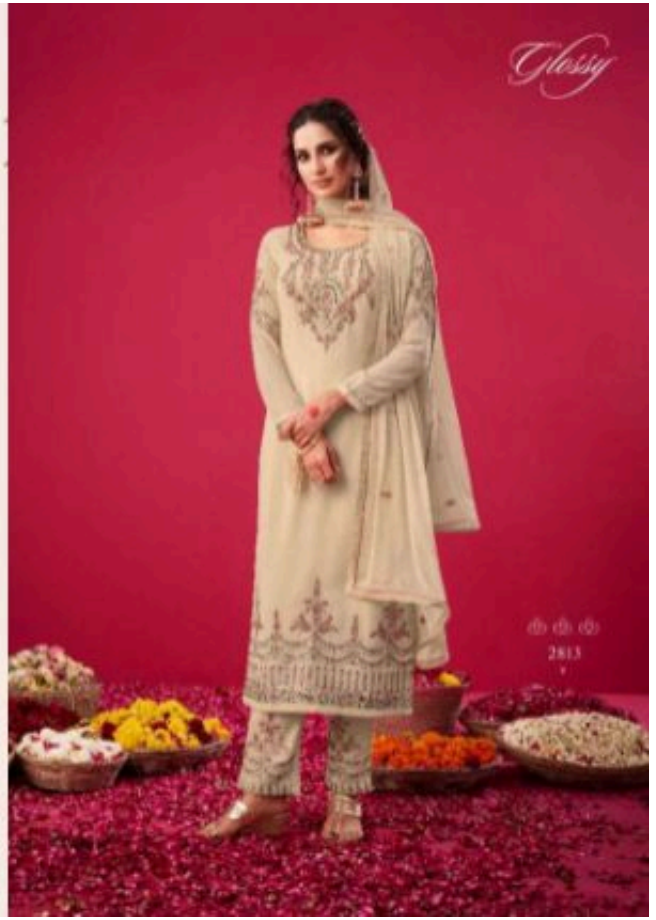

Glossy
नक्श
NAQSH

Glossy

Product Details

Top

Pure Georgette Embroidrey with Swarovski work

Inner

Pure Santoon Solid Dyed

Bottom

Glossy

2814

Glossy

2812
v

Glassy

2812

2810

Glossy