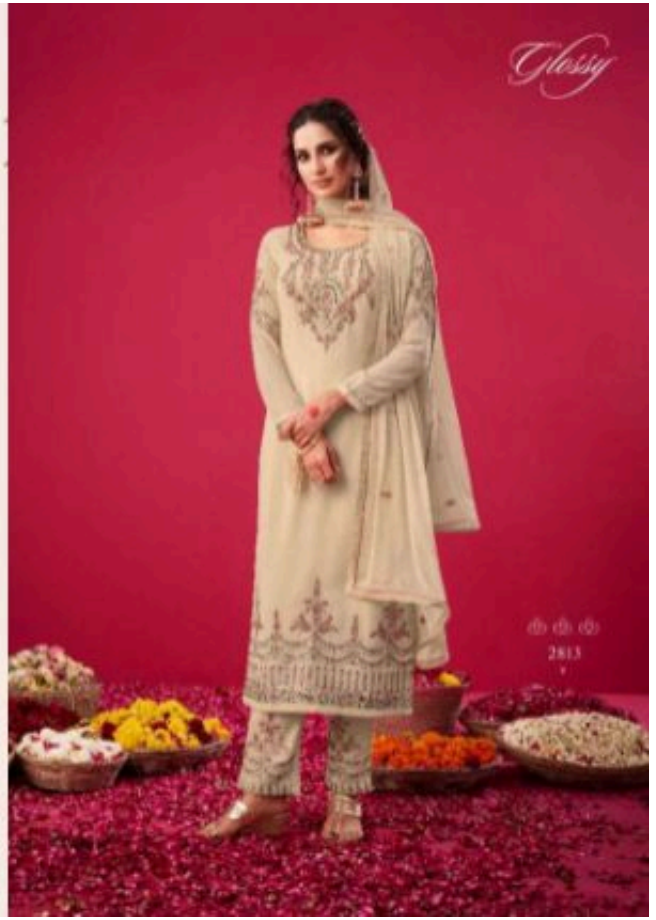

Glossy

नक्श

NAQSH

Glossy

Product Details

Top

Pure Georgette Embroidrey with Swarovski work

Inner

Glassy

नक्श
NAQSH

Glossy

2814

2014

Glossy

2812
v

2811