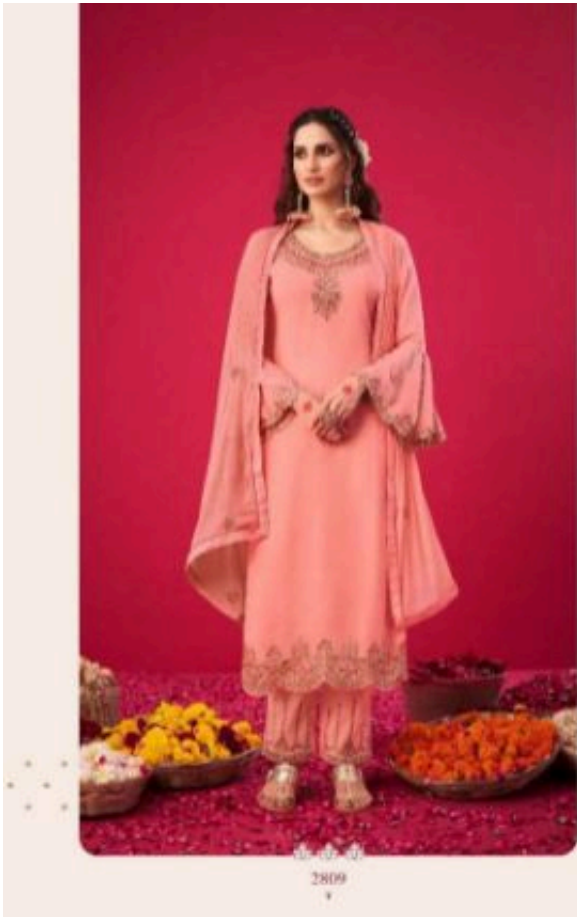

Glossy
नक्श
NAQSH

Glossy

Product Details

Top

Pure Georgette Embroidrey with Swarovski work

Inner

Pure Santoon Solid Dyed

Bottom

Glossy

2814

Glossy

2812
v

Glassy

2812

2810

Glossy