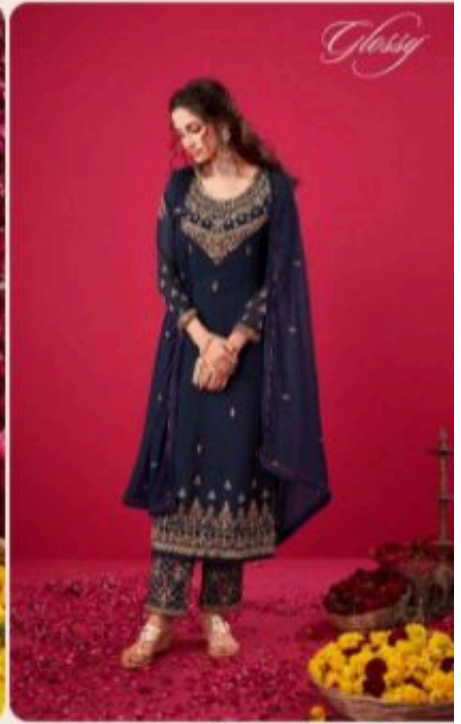

*Glossy*  
नक्श  
NAQSH

*Glossy*

Product Details

Top

Pure Georgette Embroidrey with Swarovski work

Inner

Pure Santoon Solid Dyed

Bottom

*Glossy*

2814

*Glossy*

2812  
v

2811

*Glossy*

❖ ❖ ❖

2812