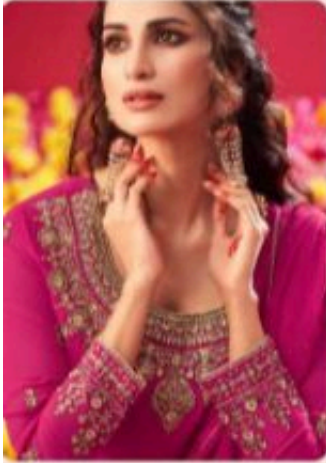

Glossy
नक्श
NAQSH

Glossy

Product Details

Top

Pure Georgette Embroidrey with Swarovski work

Inner

Pure Santoon Solid Dyed

Bottom

Glossy

2814

Glossy

2812
v

Glassy

2812

2810

Glossy