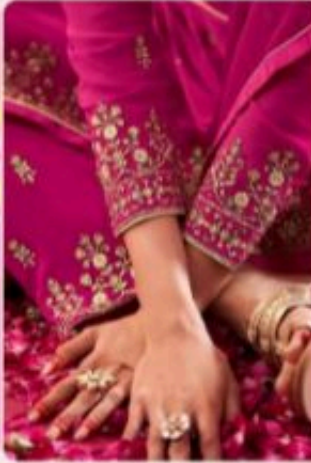

*Glossy*  
नक्श  
NAQSH

*Glossy*

Product Details

Top

Pure Georgette Embroidrey with Swarovski work

Inner

Pure Santoon Solid Dyed

Bottom

*Glossy*

2814

*Glossy*

2812  
v

2811

*Glossy*

❖ ❖ ❖

2812