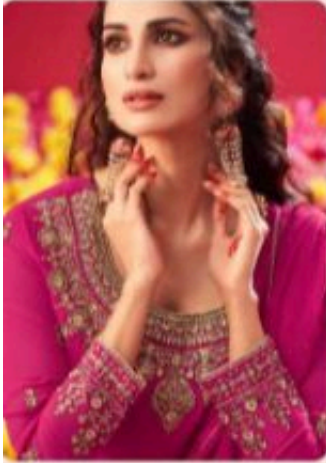

*Glossy*  
नक्श  
NAQSH

*Glossy*

Product Details

Top

Pure Georgette Embroidrey with Swarovski work

Inner

Pure Santoon Solid Dyed

Bottom

*Glossy*

2814

*Glossy*

2812  
v

2811

*Glossy*

❖ ❖ ❖

2812