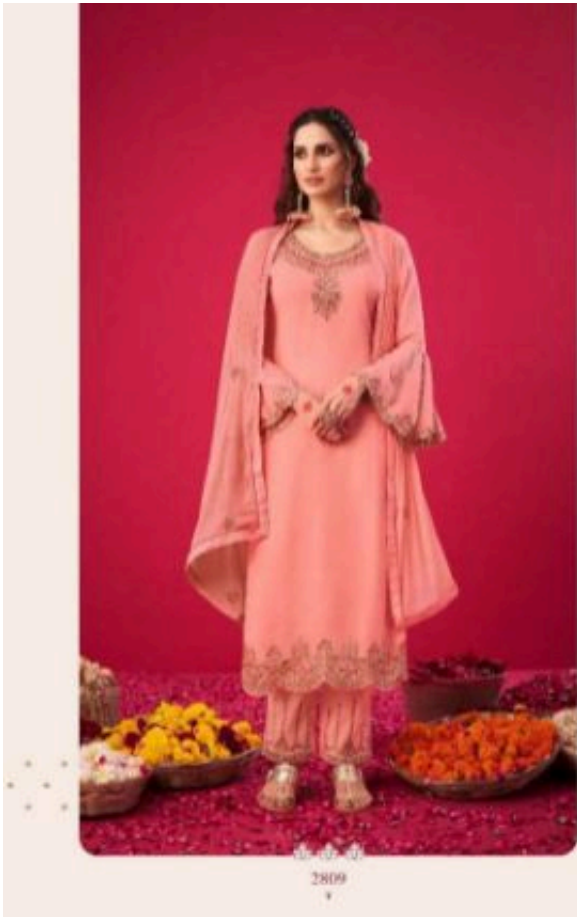

*Glossy*  
नक्श  
NAQSH

*Glossy*

Product Details

Top

Pure Georgette Embroidrey with Swarovski work

Inner

Pure Santoon Solid Dyed

Bottom

*Glossy*

2814

*Glossy*

2812  
v

2811

*Glossy*

❖ ❖ ❖

2812