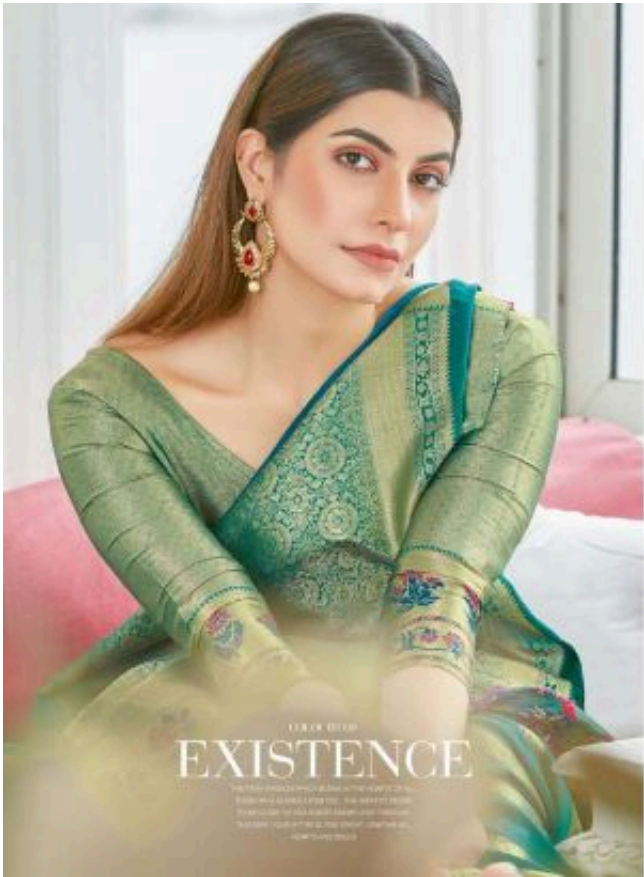

EXISTENCE

Small text at the bottom of the advertisement, likely providing contact information or a website link.