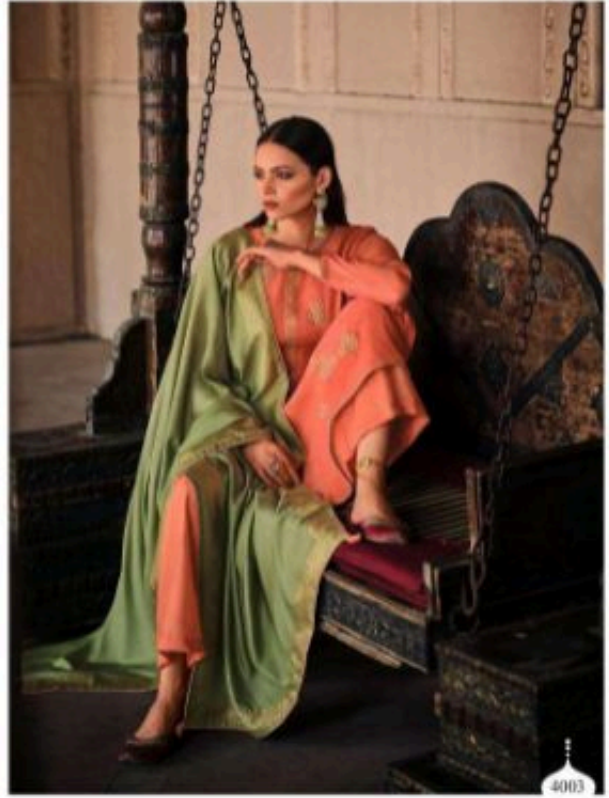

ROYAL TOUCH-4

ROYAL TOUCH-4

DS

4001

S

S

S

PRESENTING TO YOU OUR NEW CATALOGUE

ROYAL TOUCH-4

DESIGN NO	CATLOG NAME	DESGRIPTION
4001	Royal TOUCH-4	-TOP-
4002	Royal TOUCH-4	LINEN SILK WITH EMBROIDERY
4003	Royal TOUCH-4	-BOTTOM-
4004	Royal TOUCH-4	DULL SANTOON
4005	Royal TOUCH-4	-DUPATTA-
4006	Royal TOUCH-4	PURE VISCOSE JEQUARD