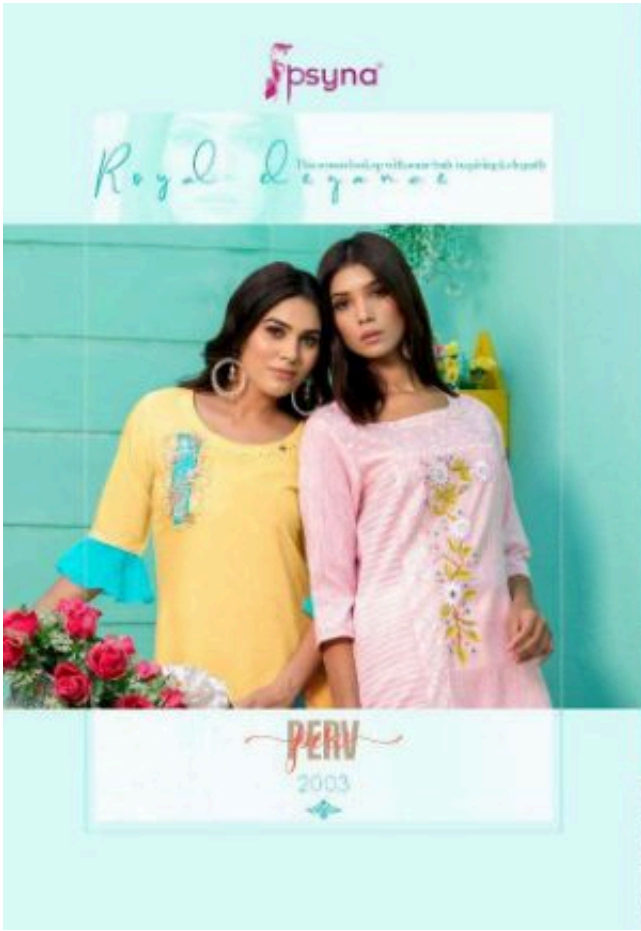

*The perfect hand-crafted
from your dreams.*

PERV
2021

psyna

Timeless Tones

Tradition is compulsory for people,
looking a computer for people.

PERV
2008

psyna

Artistic appeal