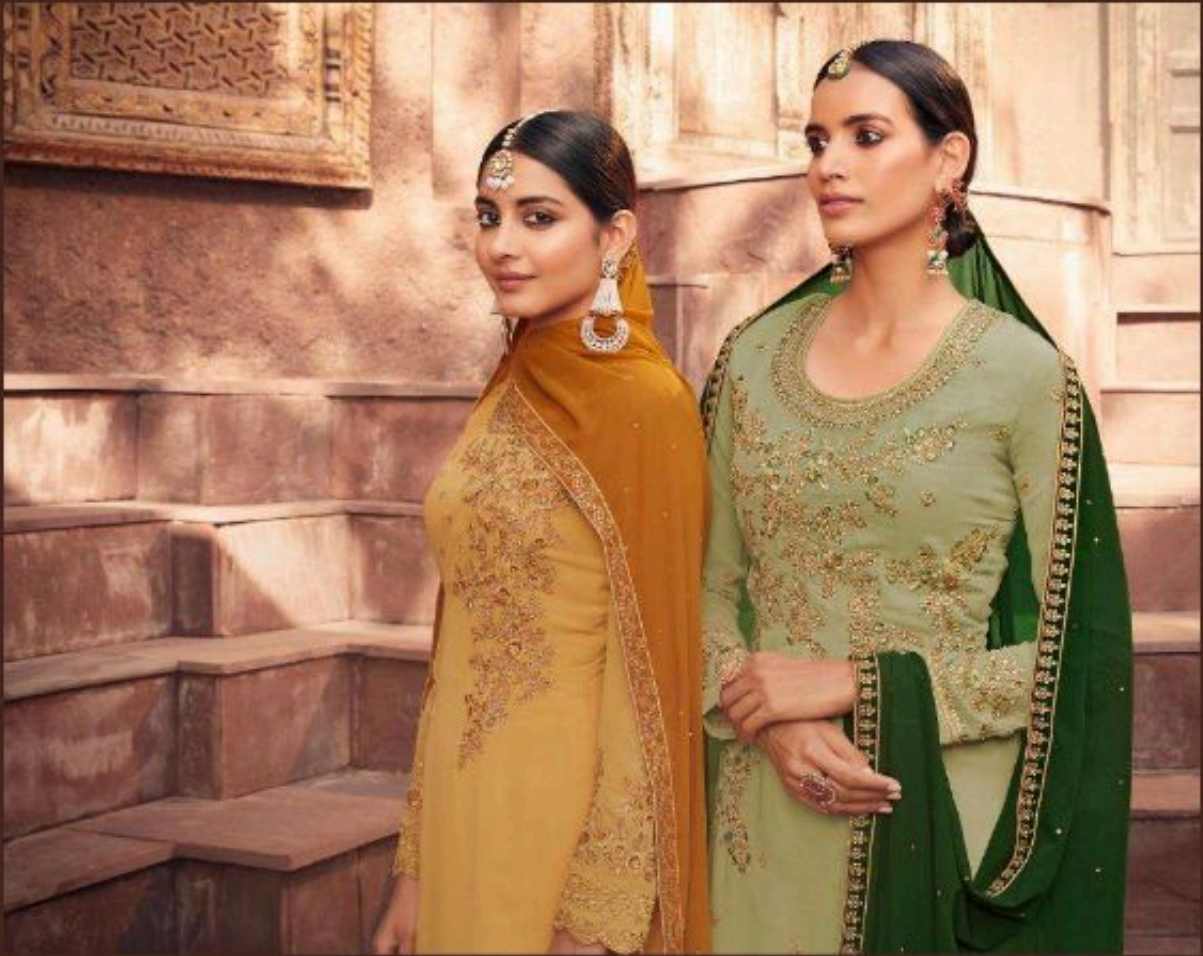

 **LEO**[®]
FASHIONS

arkhTM

VOL-06

8005

2004

2003

2002

2022

 **LEO**
FASHIONS

darshi™

VOL-06

aarkhTM
VOL-06

D.NO.	RATE
2001 to 2006	1695 /-

TOP : **Georgette with Emb and Dmd Work**

BOTTOM & INNER : **Dull Santoon with Emb Work**

DUPATTA : **Georgette with Work**