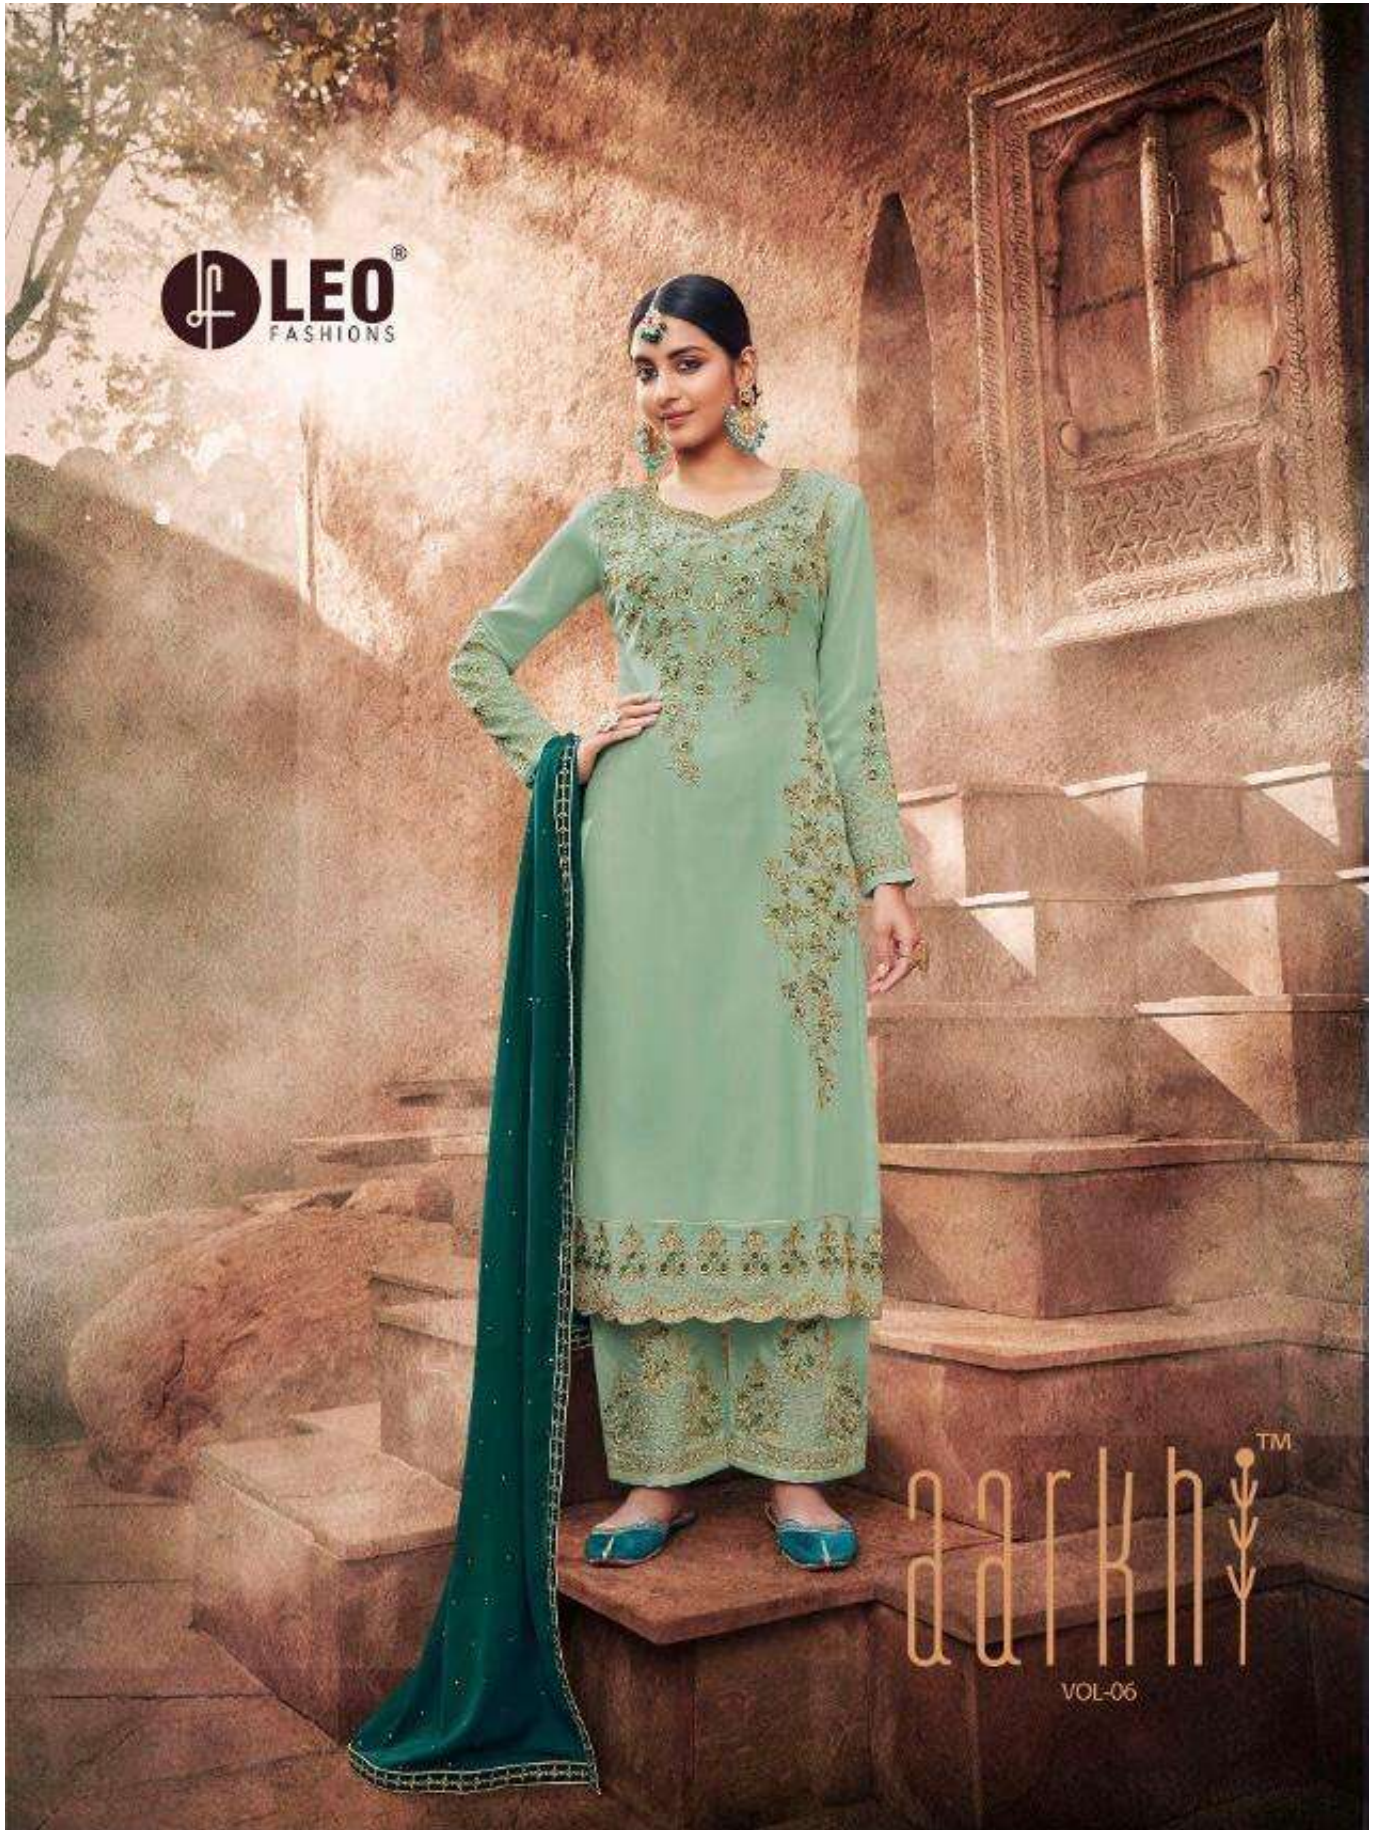

 **LEO**<sup>®</sup>  
FASHIONS

 aarkh™

VOL-06

8005

2004

2003

2022

 **LEO**  
FASHIONS

darshi™

VOL-06

aarkh<sup>TM</sup>  
VOL-06

D.NO.	RATE
2001 to 2006	1695 /-

TOP : **Georgette with Emb and Dmd Work**

BOTTOM & INNER : **Dull Santoon with Emb Work**

DUPATTA : **Georgette with Work**

TOTAL AMOUNT : **10,170/-**

Set of **6 Pieces**

aarkh  
100.00

2001

2002

2003

2006

2005

2004