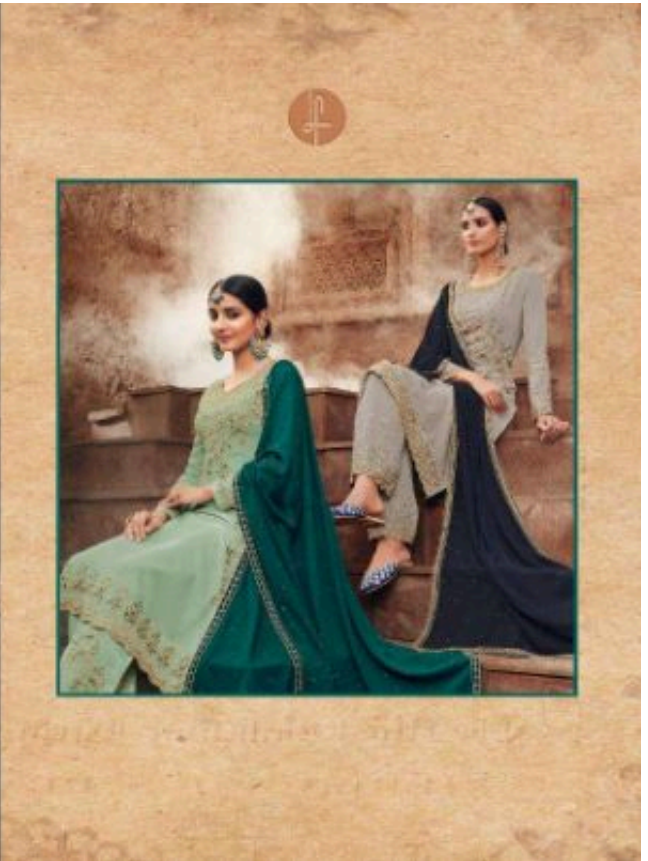

 **LEO**[®]
FASHIONS

arkhTM

VOL-06

8005

2004

2003

2002

2022

 **LEO**
FASHIONS

darshi™

VOL-06

aarkhTM
VOL-06

D.NO.	RATE
2001 to 2006	1695 /-

TOP : **Georgette with Emb and Dmd Work**

BOTTOM & INNER : **Dull Santoon with Emb Work**

DUPATTA : **Georgette with Work**