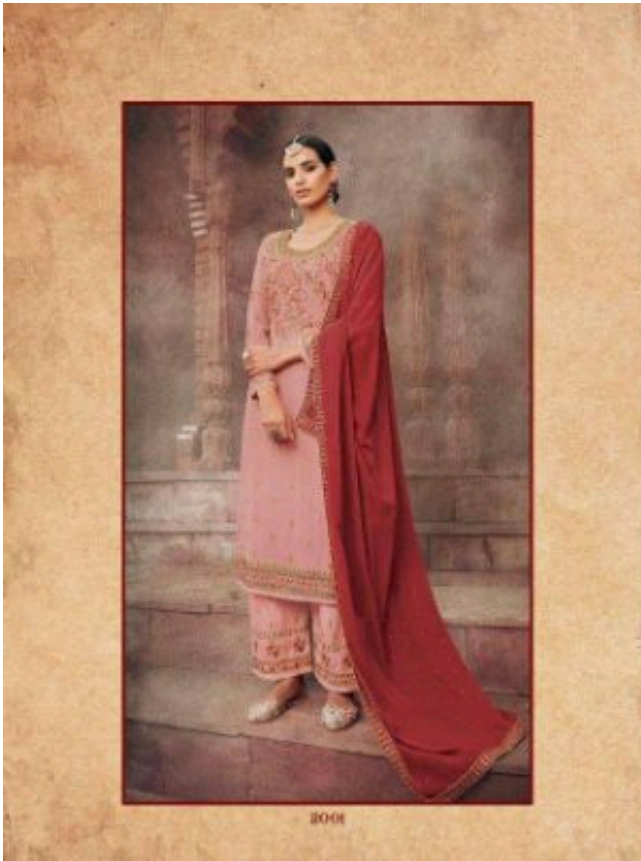

 **LEO**[®]
FASHIONS

arkhTM

VOL-06

8005

2004

2003

2002

2022

 **LEO**
FASHIONS

darshi™

VOL-06

aarkhTM
VOL-06

D.NO.	RATE
2001 to 2006	1695 /-

TOP : **Georgette with Emb and Dmd Work**

BOTTOM & INNER : **Dull Santoon with Emb Work**

DUPATTA : **Georgette with Work**