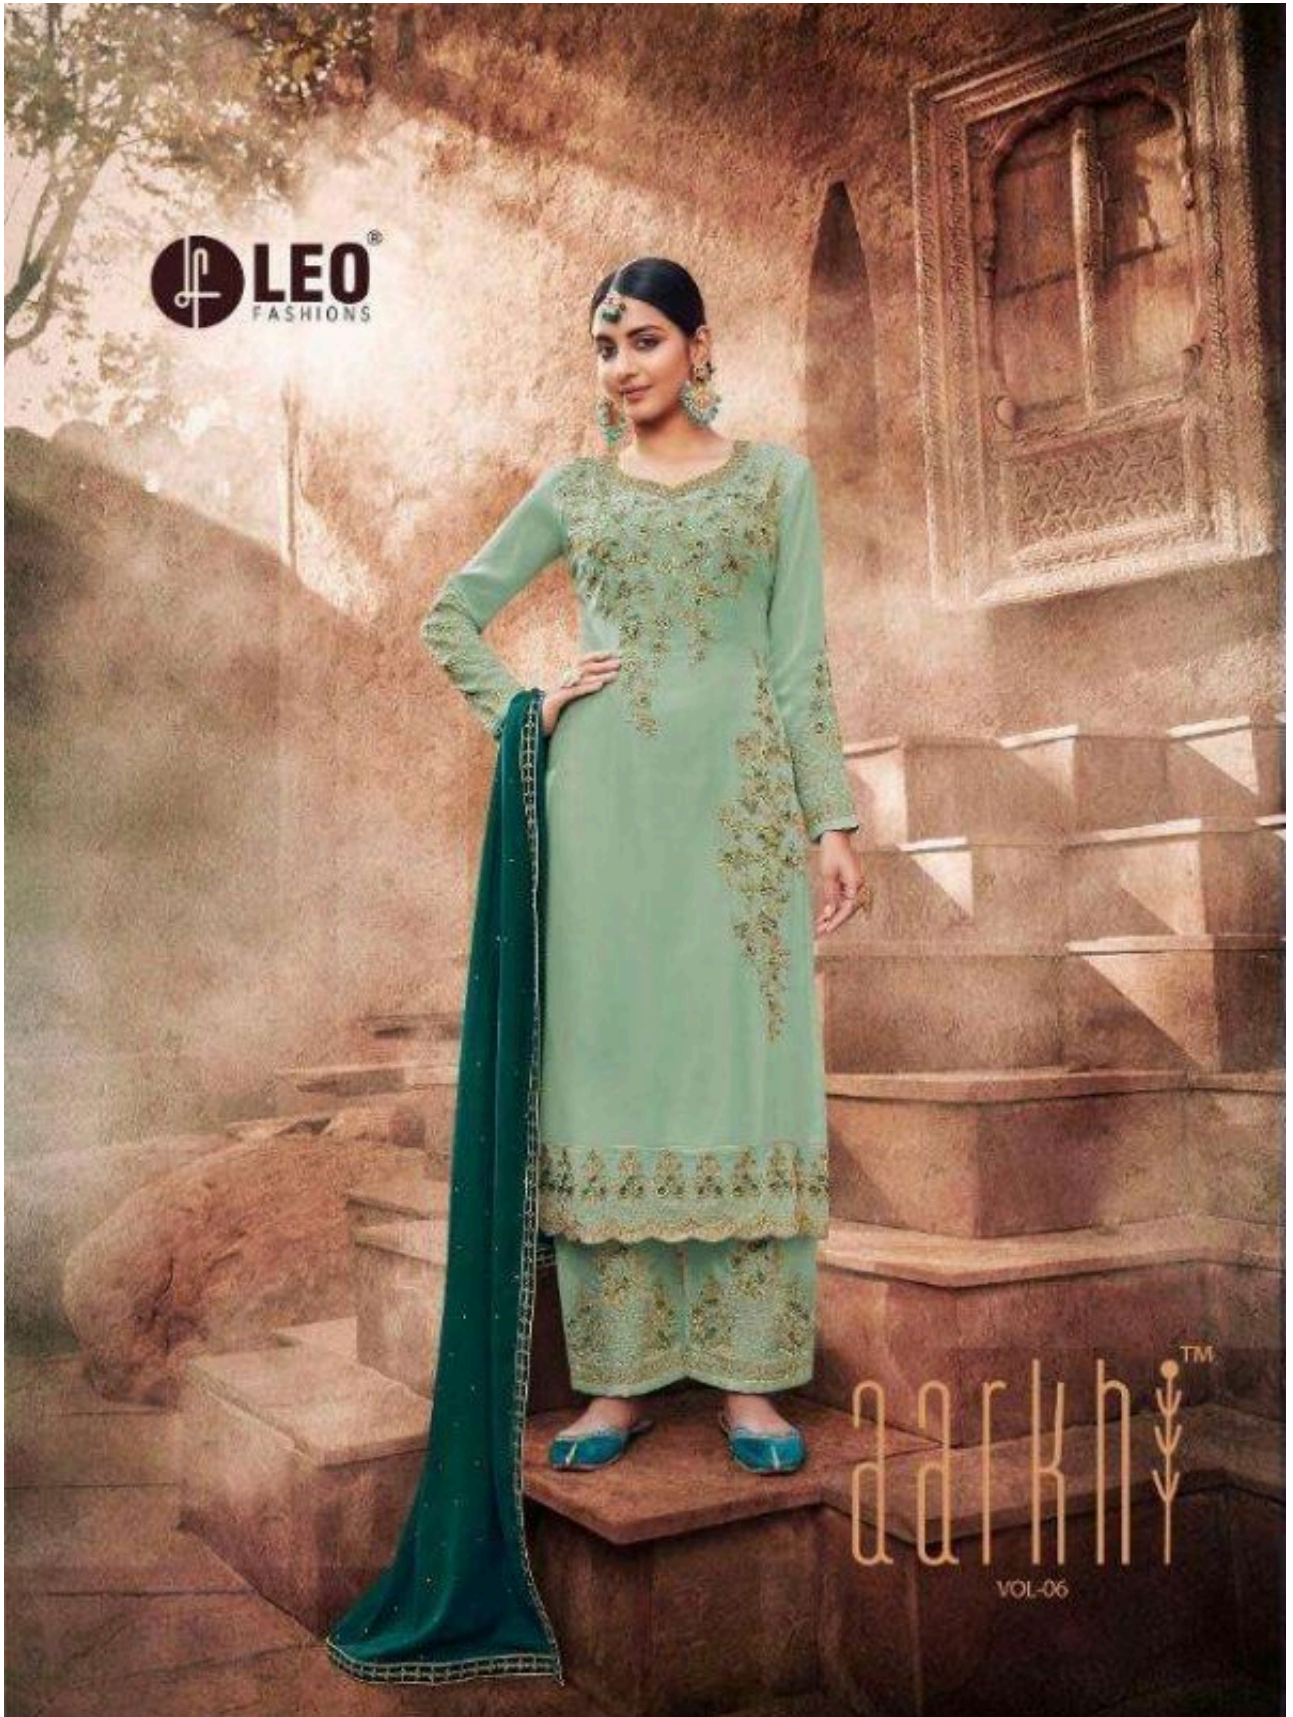

 **LEO**[®]
FASHIONS

 TM

VOL-06

8005

2004

2003

AKH

 **LEO**
FASHIONS

Set of **6 Pieces**

aarkh
100.00

2001

2002

2003

2006

2005

2004