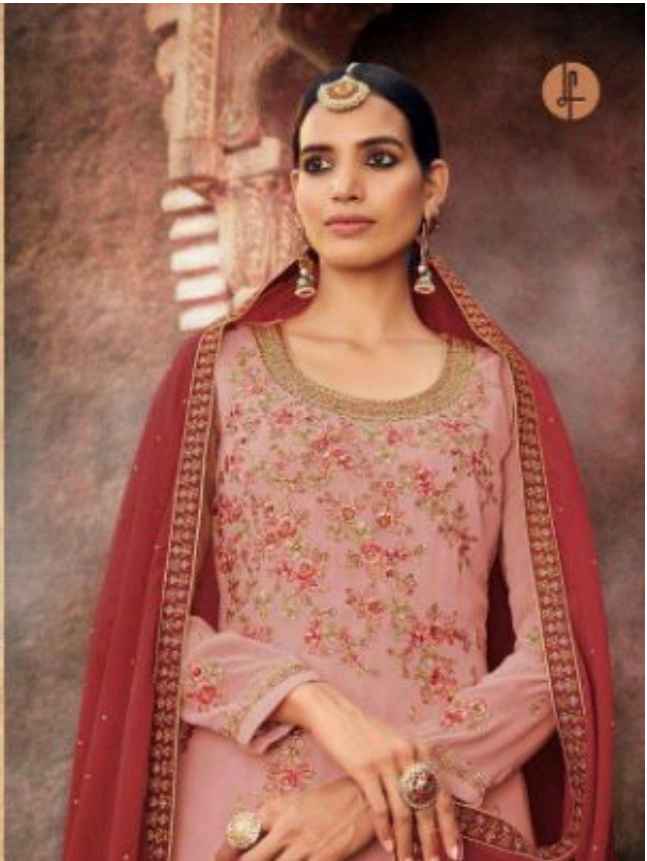

 **LEO**[®]
FASHIONS

arkhTM

VOL-06

8005

2004

2003

2002

2022

 **LEO**
FASHIONS

darshi™

VOL-06

aarkhTM
VOL-06

D.NO.	RATE
2001 to 2006	1695 /-

TOP : **Georgette with Emb and Dmd Work**

BOTTOM & INNER : **Dull Santoon with Emb Work**

DUPATTA : **Georgette with Work**