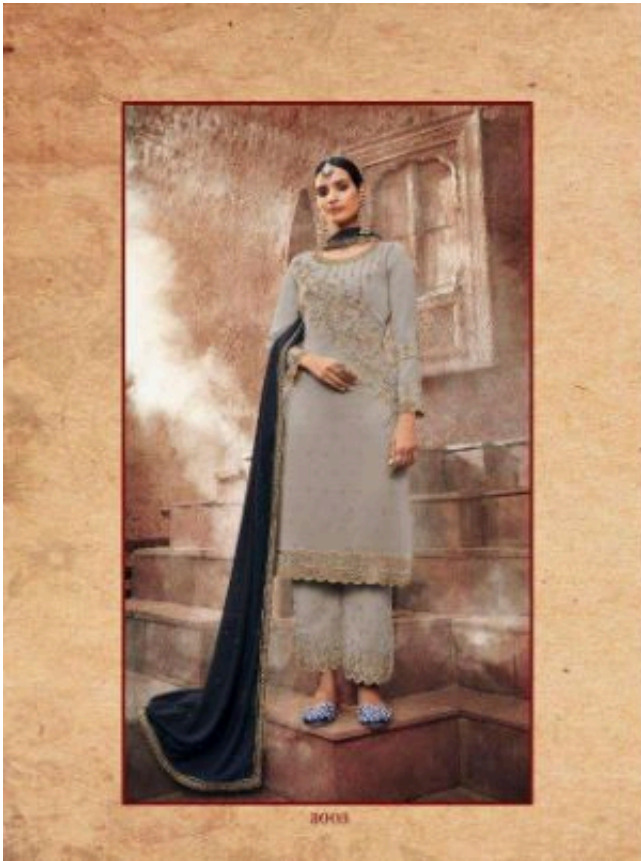

 **LEO**[®]
FASHIONS

arkhTM

VOL-06

8005

2004

2003

2002

2022

 **LEO**
FASHIONS

darshi™

VOL-06

aarkhTM
VOL-06

D.NO.	RATE
2001 to 2006	1695 /-

TOP : **Georgette with Emb and Dmd Work**

BOTTOM & INNER : **Dull Santoon with Emb Work**

DUPATTA : **Georgette with Work**