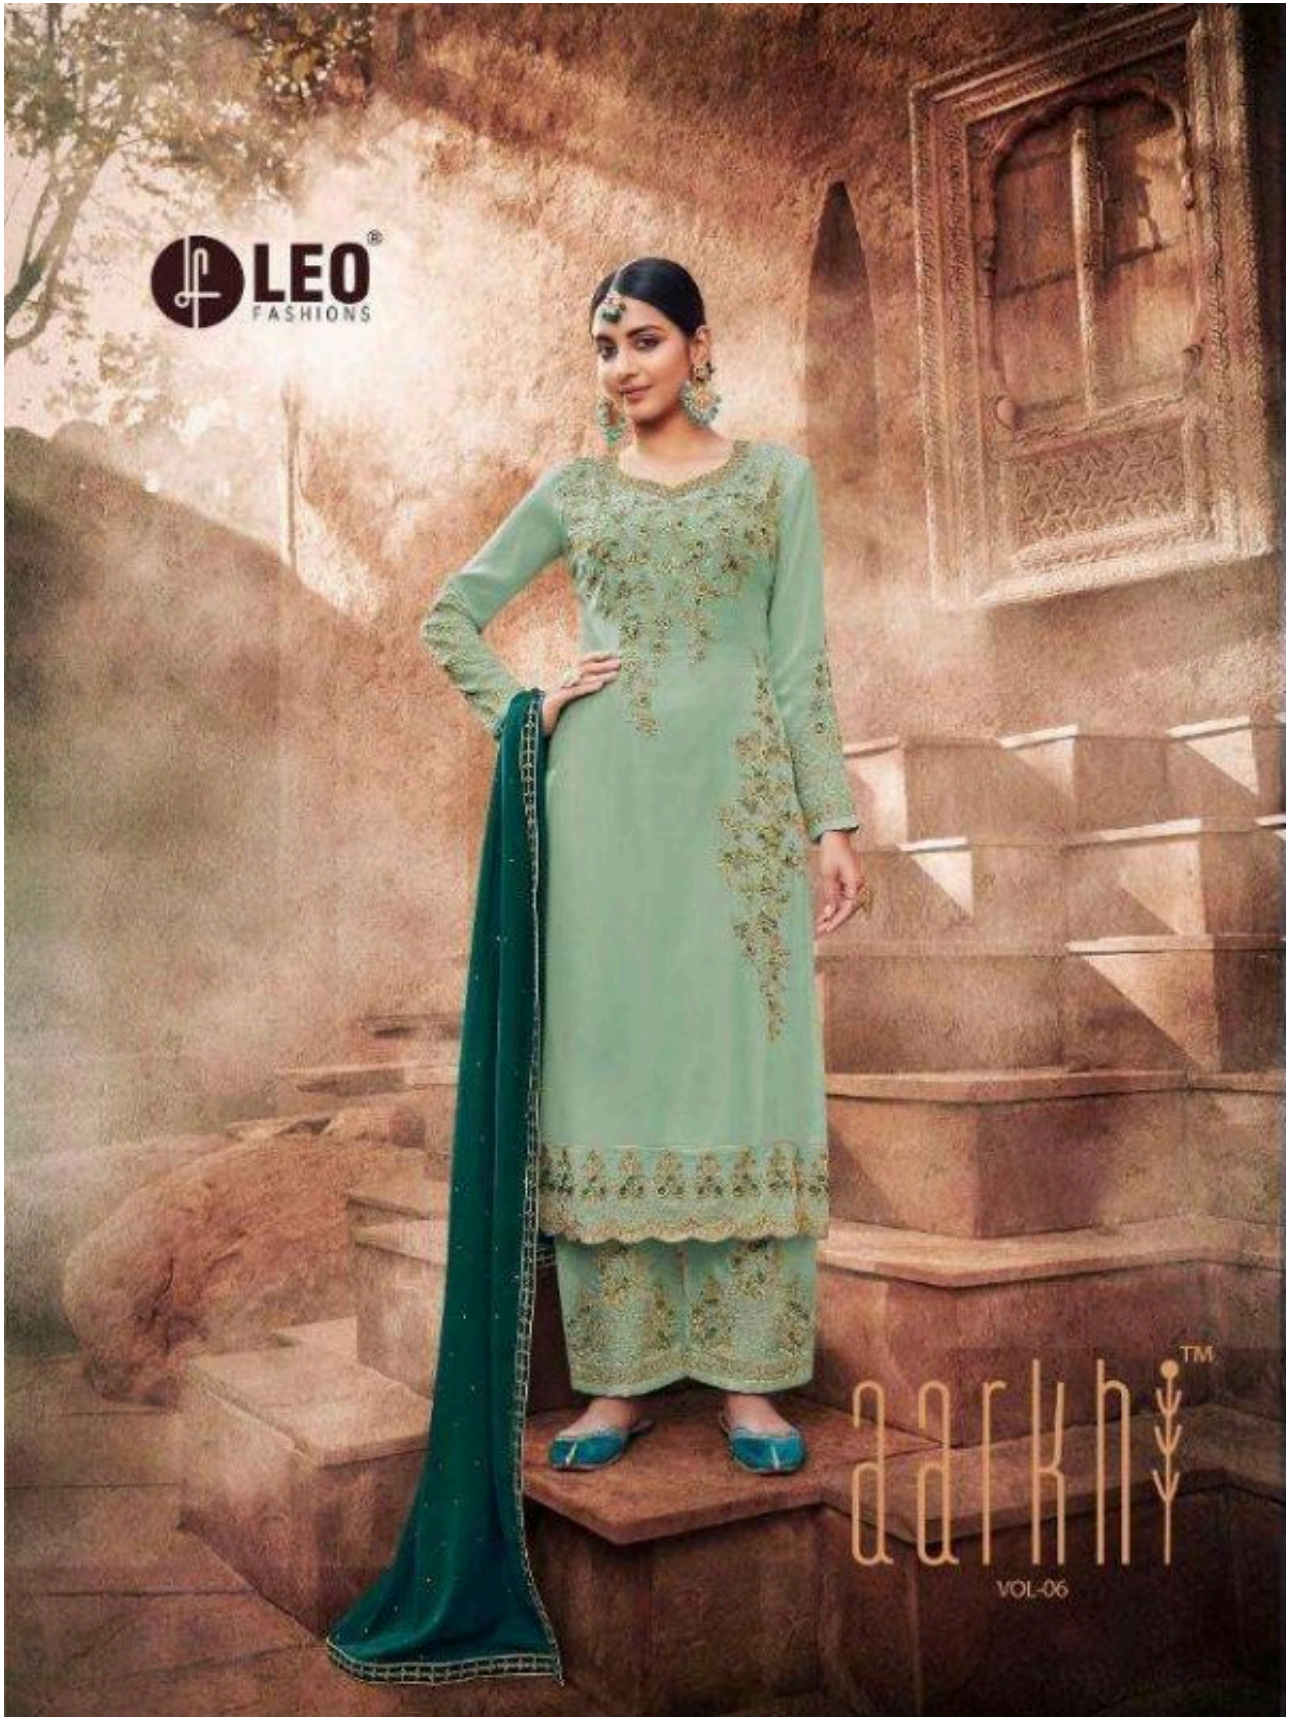

 **LEO**[®]
FASHIONS

arkhTM

VOL-06

8005

2004

2003

2002

2022

 **LEO**
FASHIONS

darshi™

VOL-06

aarkhTM
VOL-06

D.NO.	RATE
2001 to 2006	1695 /-

TOP : **Georgette with Emb and Dmd Work**

BOTTOM & INNER : **Dull Santoon with Emb Work**

DUPATTA : **Georgette with Work**