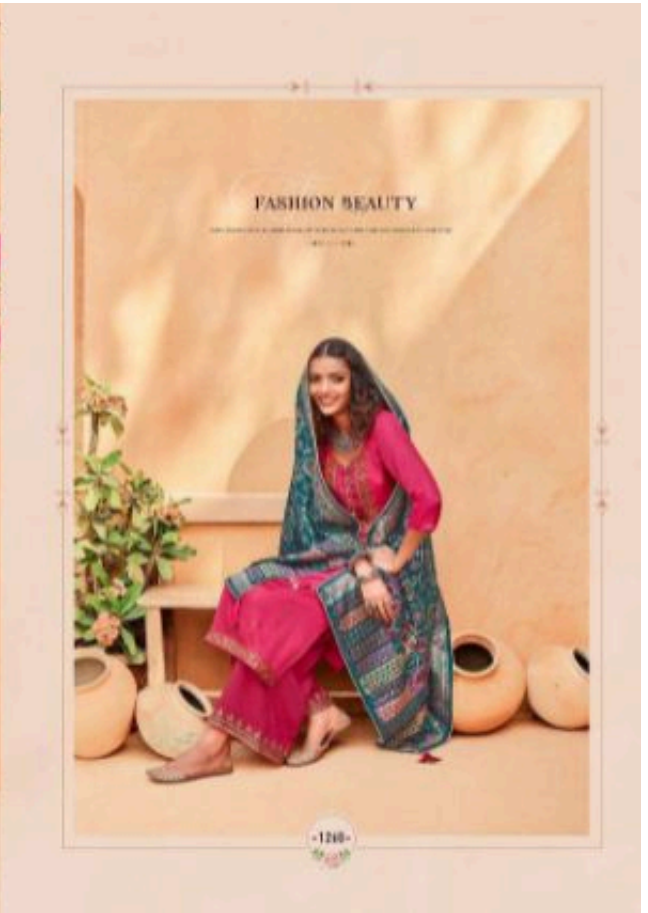

ZORA

MYSTIC BEAUTY

-1259-

Small text at the bottom of the left image, likely a copyright notice or brand information.

ZORA

FASHION EXPRESS

100% COTTON & POLYESTER FABRIC. AVAILABLE IN 100% COTTON & 100% POLYESTER. AVAILABLE IN 100% COTTON & 100% POLYESTER.

1001

1002

1003

1004

FASHION BEAUTY

-114-

eba

FASHION EXPRESS