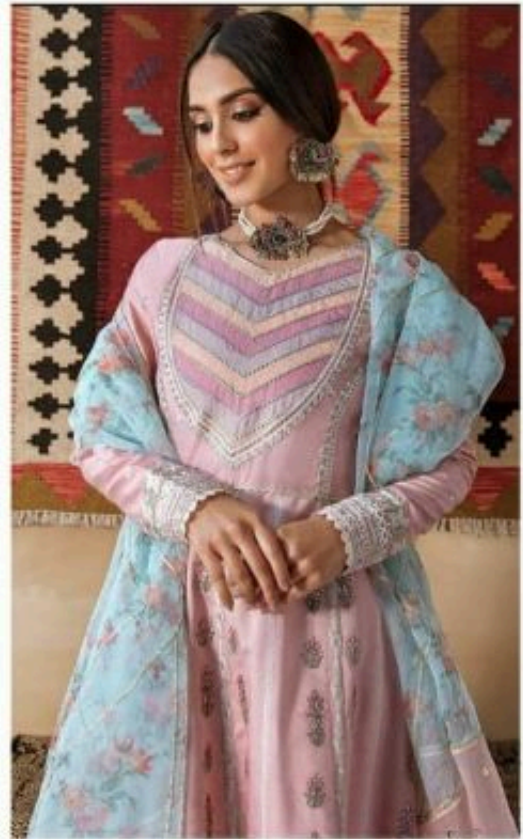

**al LAAM<sup>TM</sup>**  
BEYOND THE FASHION

**D.NO.**  
1724

**TOP**

Pure Lawn Cotton With  
Exclusive Heavy  
Embroidery Work

**BOTTOM**

Semi Lawn

**DUPATTA**

Organza

*Emb Sleeves*

*Emb Front*

*Organza Printed Dupatta*

*Bottom*

*Pearls Moti Work Dupatta Pallu*