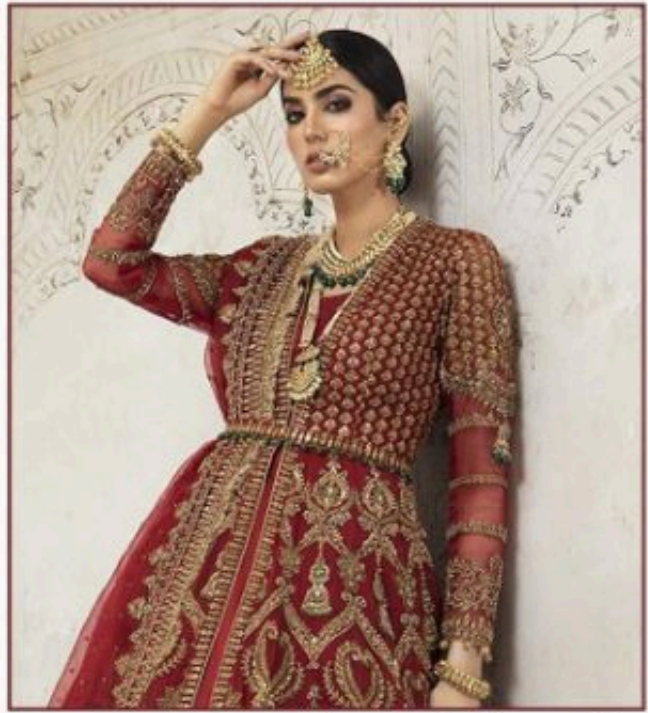

S-51 B

801

*Rose*  
*Espoir Edition*

f :- @shanayafashion99

i :- @shanayafashion99

  
**SHANAYA**

**D.NO.704**  

SHANAYA<sup>®</sup>

D.NO.705-H

S-51

S-26

*Rose*  
**Blossom Gold**

D.No.10001

TOP- FOX GEROGETTE HEAVY EMBROIDERY WORK  
BOTTOM - FANCY PURE JEQUARD  
DUPATTA- NAZMEEN WITH EMBROIDERY WORK

S-27

f:-@shanayafashion99