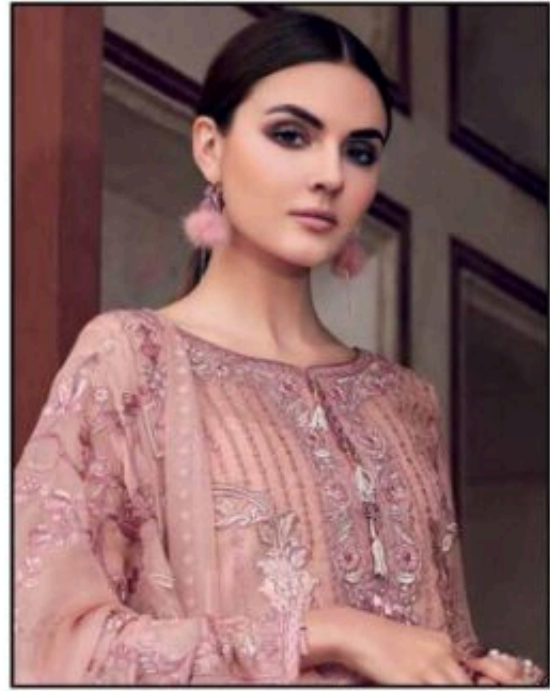

S-51 B

801

*Rose*  
*Espoir Edition*

f :- @shanayafashion99

i :- @shanayafashion99

  
**SHANAYA**

**D.NO.704**  

SHANAYA<sup>®</sup>

D.NO.705-H

S-51

S-26

*Rose*  
**Blossom Gold**

D.No.10001

TOP- FOX GEROGETTE HEAVY EMBROIDERY WORK  
BOTTOM - FANCY PURE JEQUARD  
DUPATTA- NAZMEEN WITH EMBROIDERY WORK

S-27

f:-@shanayafashion99