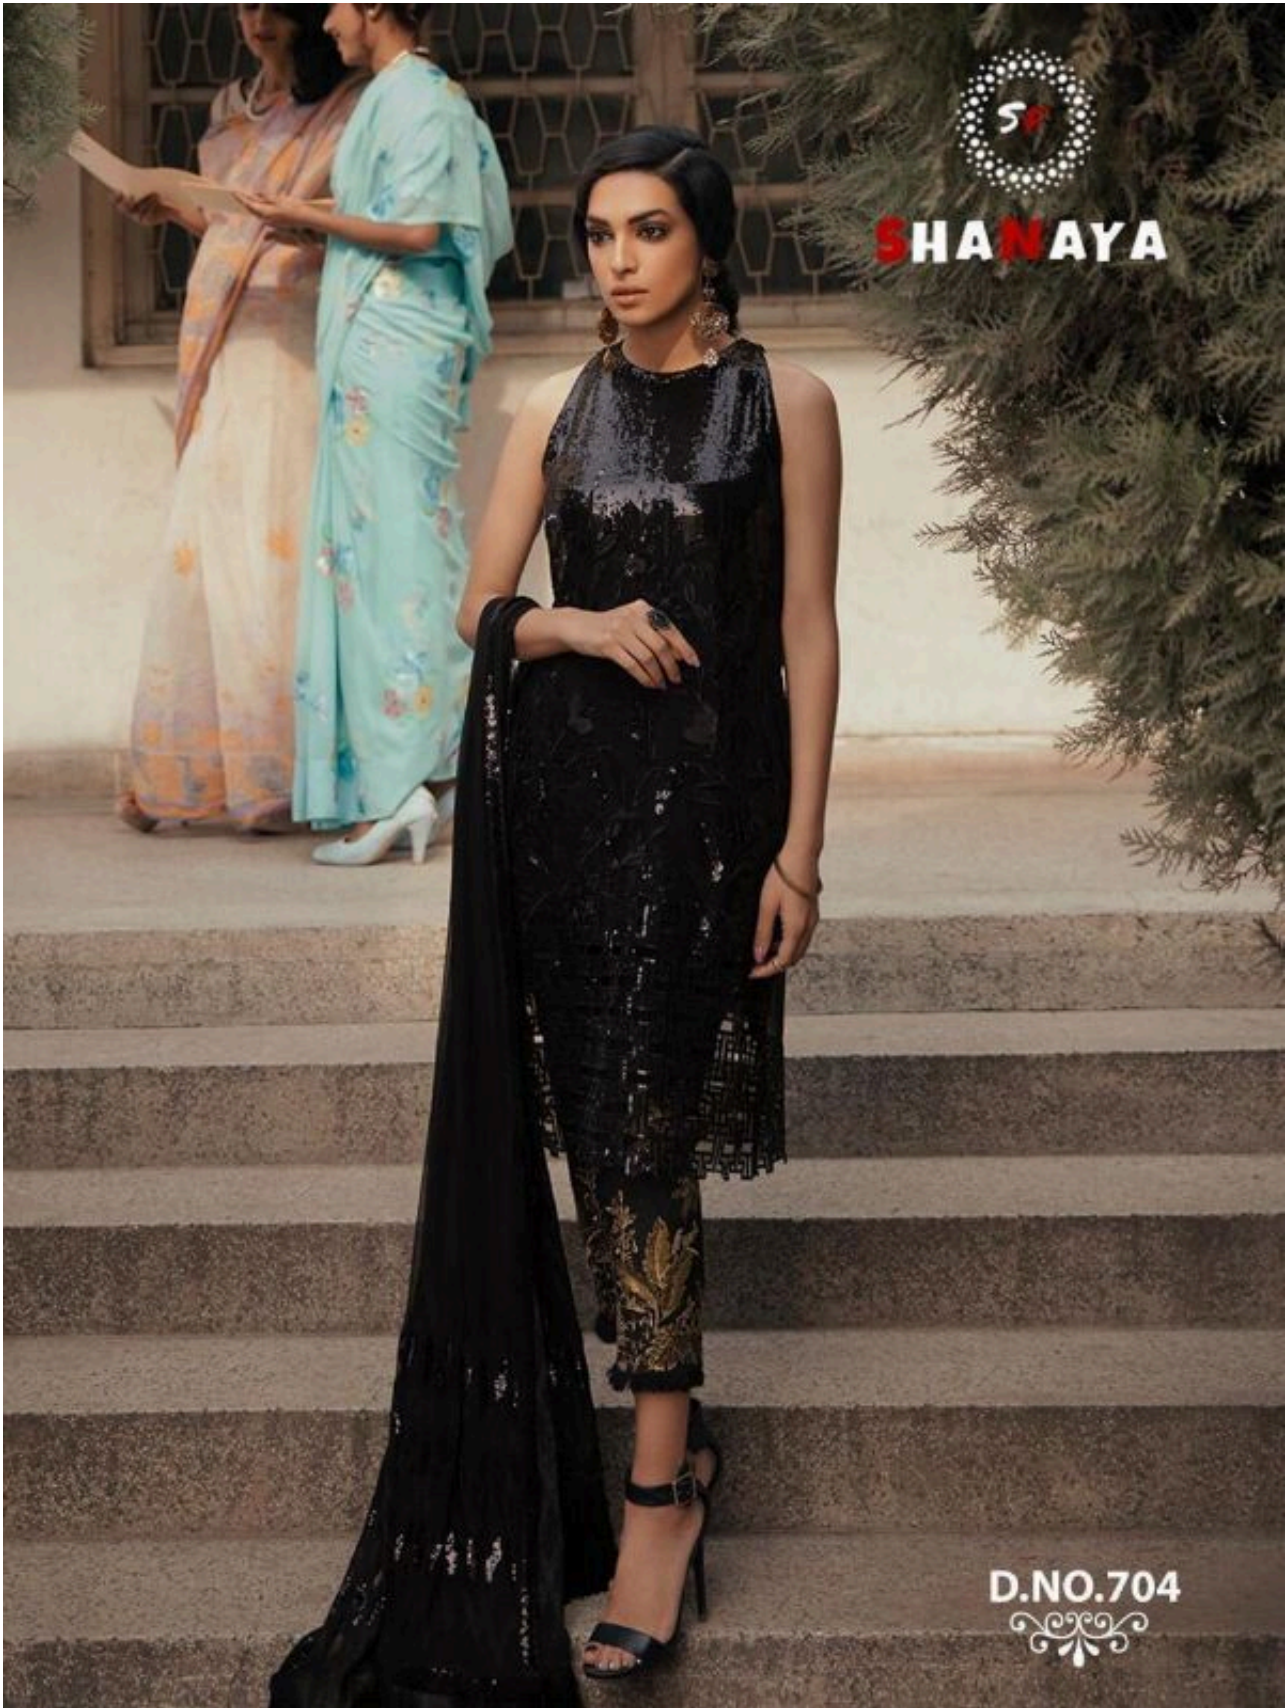

S-51 B

801

*Rose*  
*Espoir Edition*

f :- @shanayafashion99

i :- @shanayafashion99

  
**SHANAYA**

**D.NO.704**  

SHANAYA<sup>®</sup>

D.NO.705-H

S-51

S-26

*Rose*  
**Blossom Gold**

D.No.10001

TOP- FOX GEROGETTE HEAVY EMBROIDERY WORK  
BOTTOM - FANCY PURE JEQUARD  
DUPATTA- NAZMEEN WITH EMBROIDERY WORK

S-27

f:-@shanayafashion99