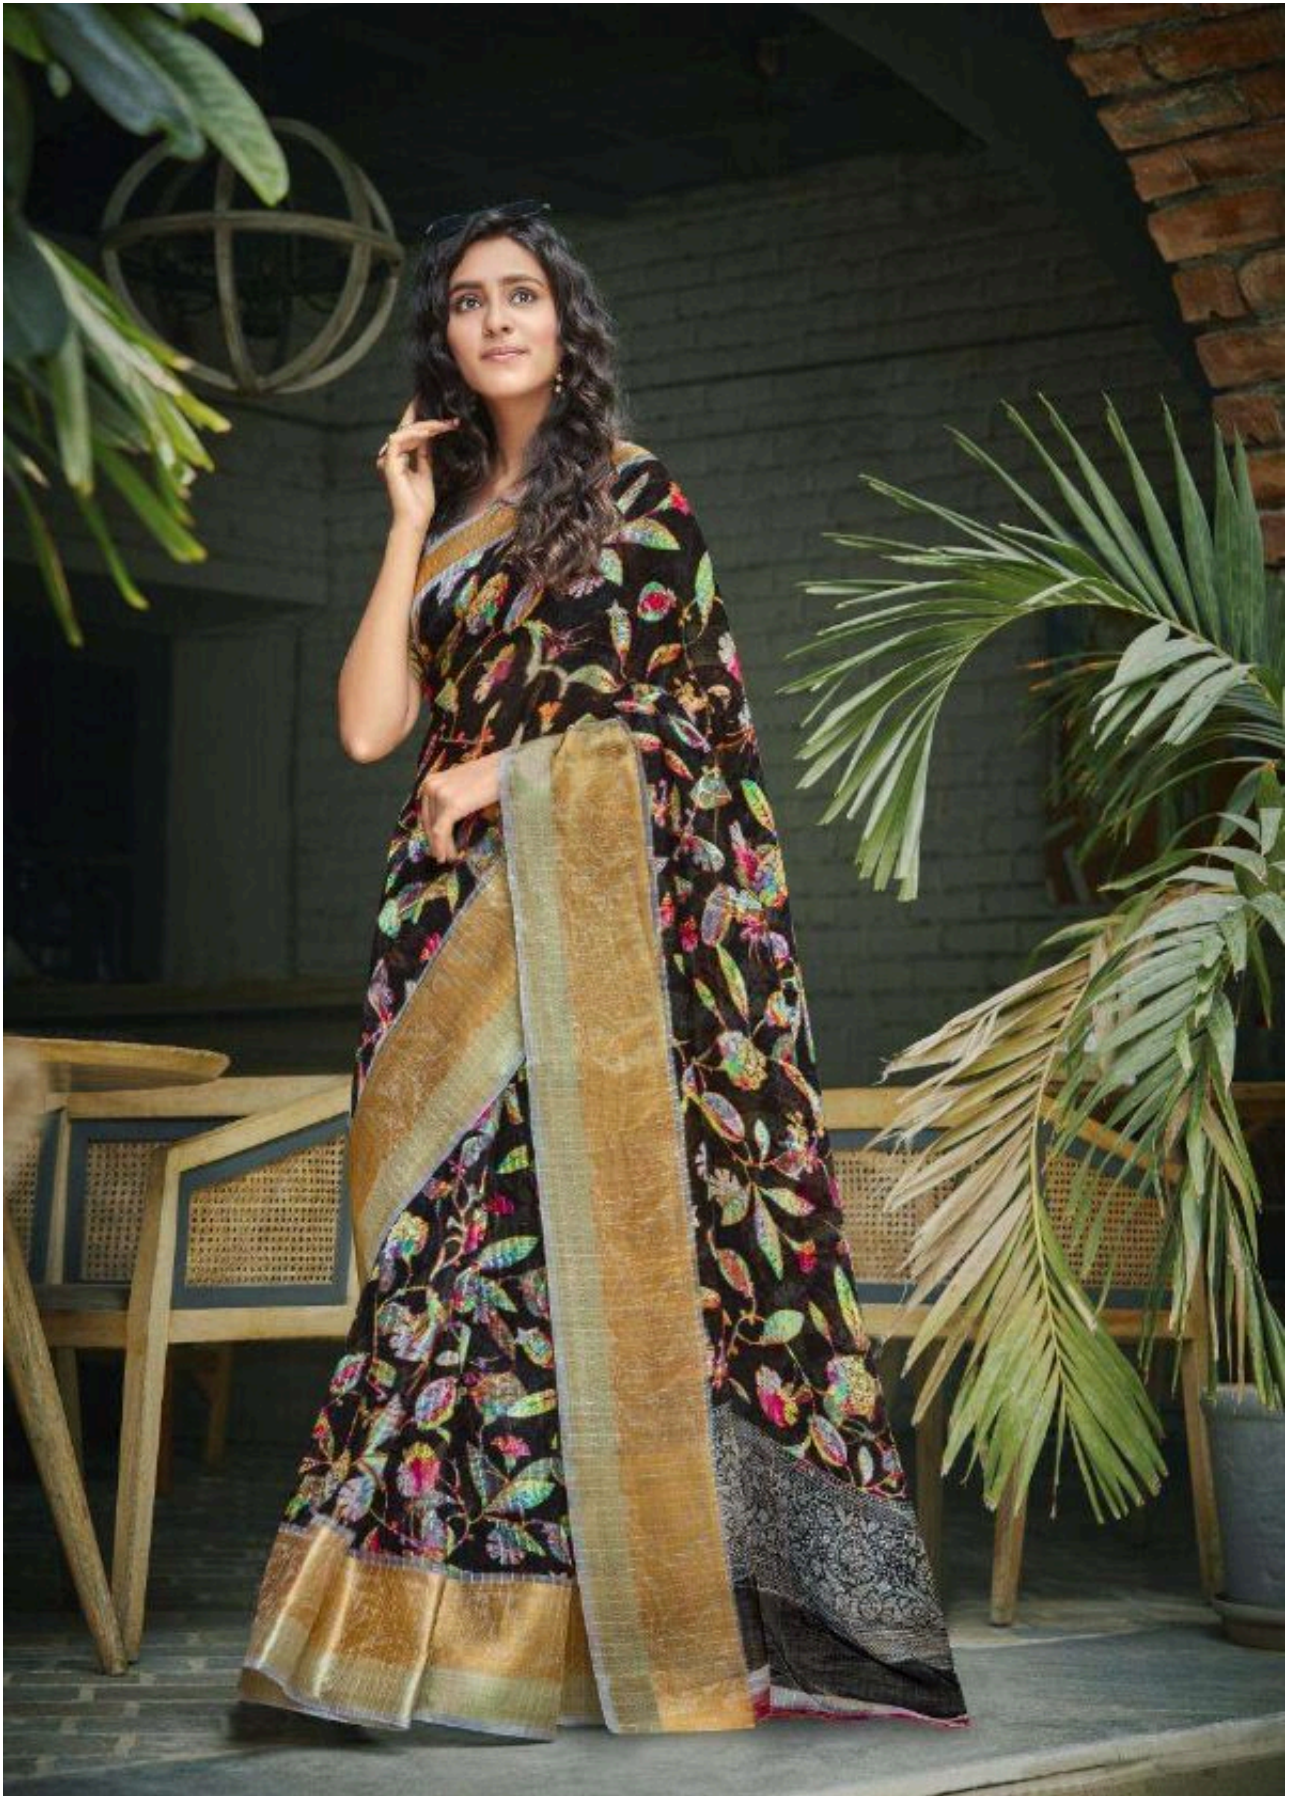

Grace AND
CRANDEUR

Grace AND
CRANDEUR

“ Classic shade ”
MY★ARE★WHAT★YOU★WEAR
N.S-03

N.S-02

Shot on OnePlus

Queen

N. S - 12

N.S-01