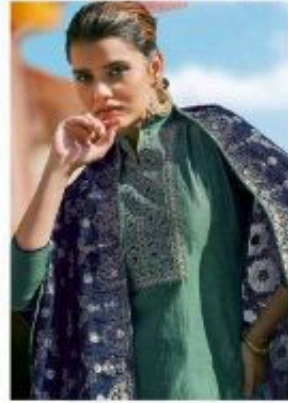

NARI

ZEBA
Vol-2

NAARI

NAARI

NARI

ZEBA
Vol-2

PRESENTING TO YOU OUR NEW CATALOGUE

ZEBA

Vol-2

FROM NAARI FASHIONS,

TOP

PARAMPARA SILK WITH CODING WORK

BOTTOM

DULL SANTUN

DUPATTA

SILK BANARASI DOUBLE JERRY JACARD