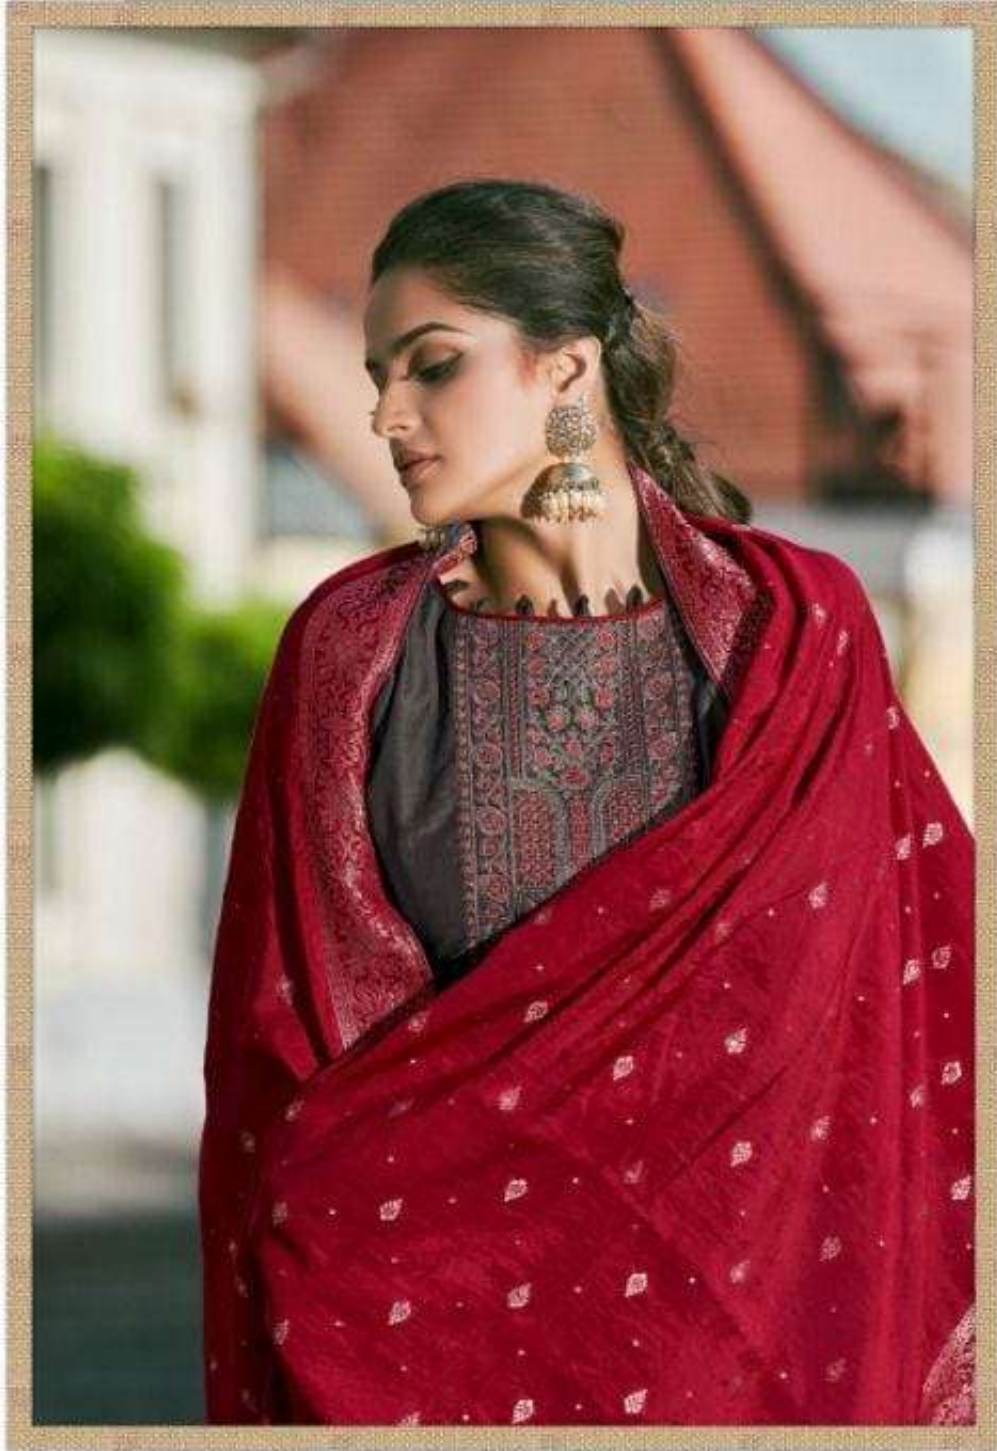

NARI

ZEBA
Vol-2