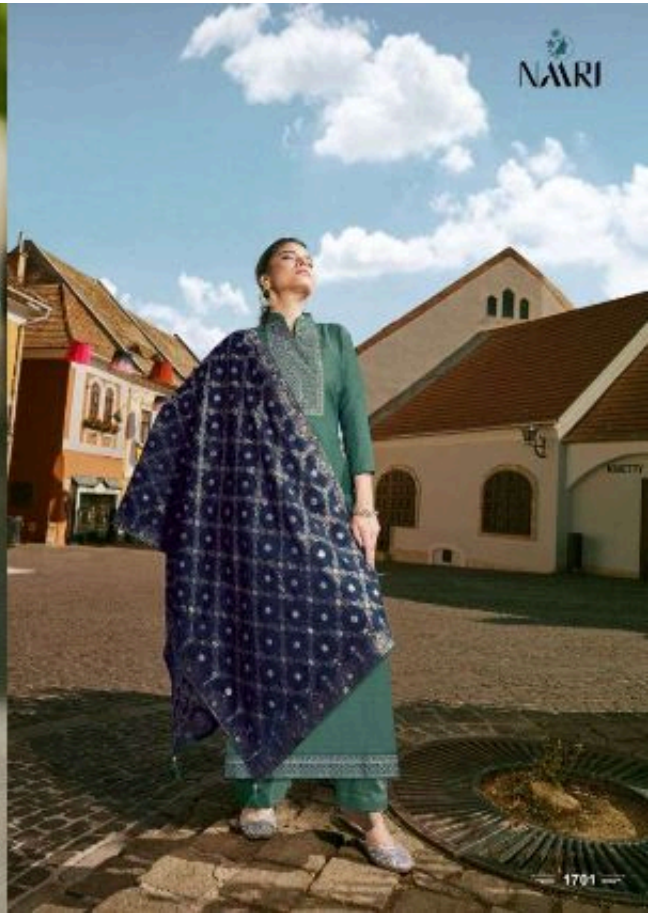

NARI

ZEBA
Vol-2

NARI

NAARI

NAARI

NARI

ZEBA
Vol-2

PRESENTING TO YOU OUR NEW CATALOGUE

ZEBA

Vol-2

FROM NAARI FASHIONS,

TOP

PARAMPARA SILK WITH CODING WORK

BOTTOM

DULL SANTUN

DUPATTA

SILK BANARASI DOUBLE JERRY JACARD

NAARI

1701

1702

1703

1704

1705

1706