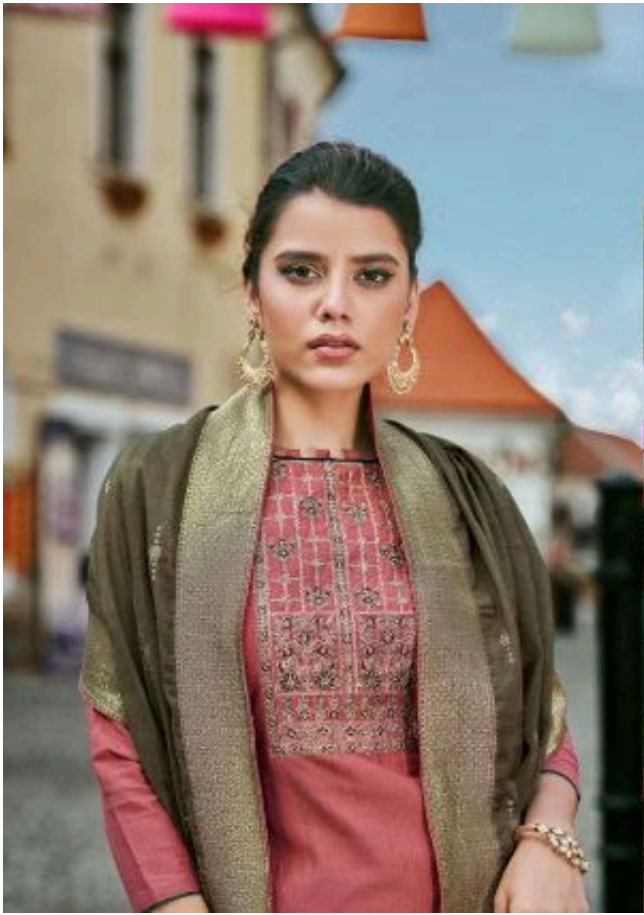

  
NARI

**ZEBA**  
Vol-2

NAARI

NAARI

  
NARI

**ZEBA**  
Vol-2

PRESENTING TO YOU OUR NEW CATALOGUE

# ZEBA

Vol-2

FROM NAARI FASHIONS,

TOP

PARAMPARA SILK WITH CODING WORK

BOTTOM

DULL SANTUN

DUPATTA