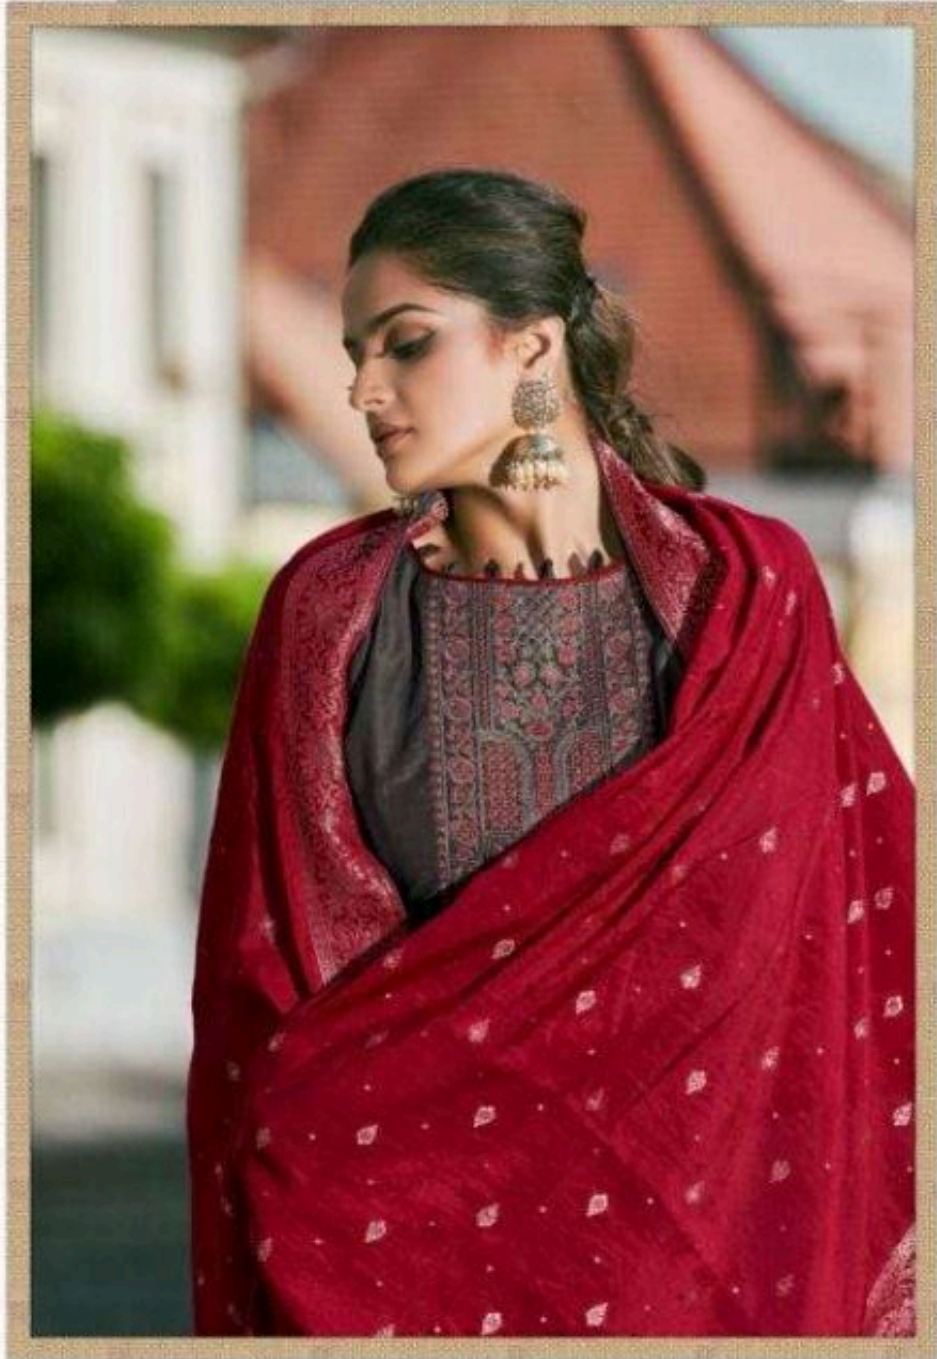

NARI

ZEBA
Vol-2