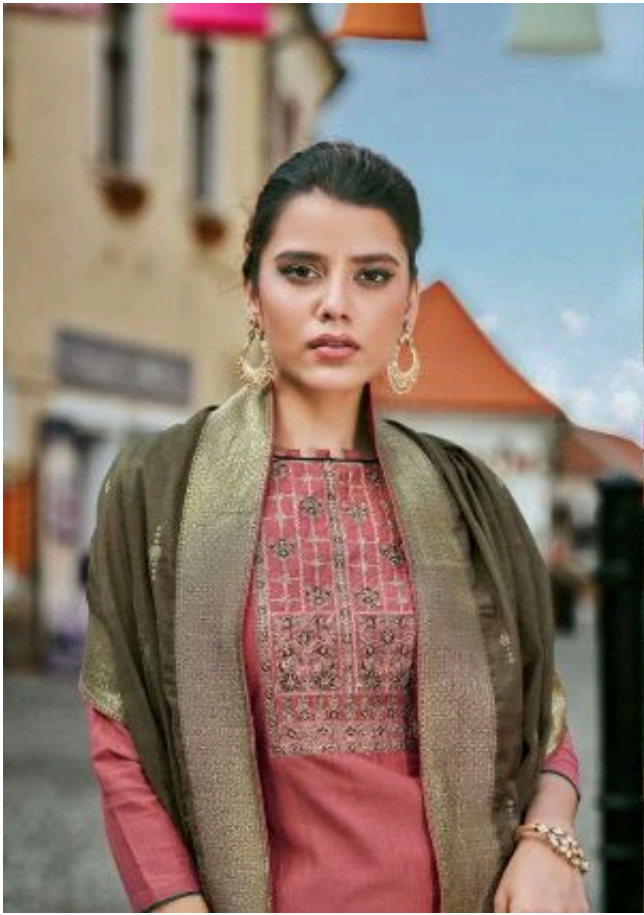

NARI

ZEBA
Vol-2

NAARI

NAARI

NARI

ZEBA
Vol-2

PRESENTING TO YOU OUR NEW CATALOGUE

ZEBA

Vol-2

FROM NAARI FASHIONS,

TOP

PARAMPARA SILK WITH CODING WORK

BOTTOM

DULL SANTUN

DUPATTA

SILK BANARASI DOUBLE JERRY JACARD