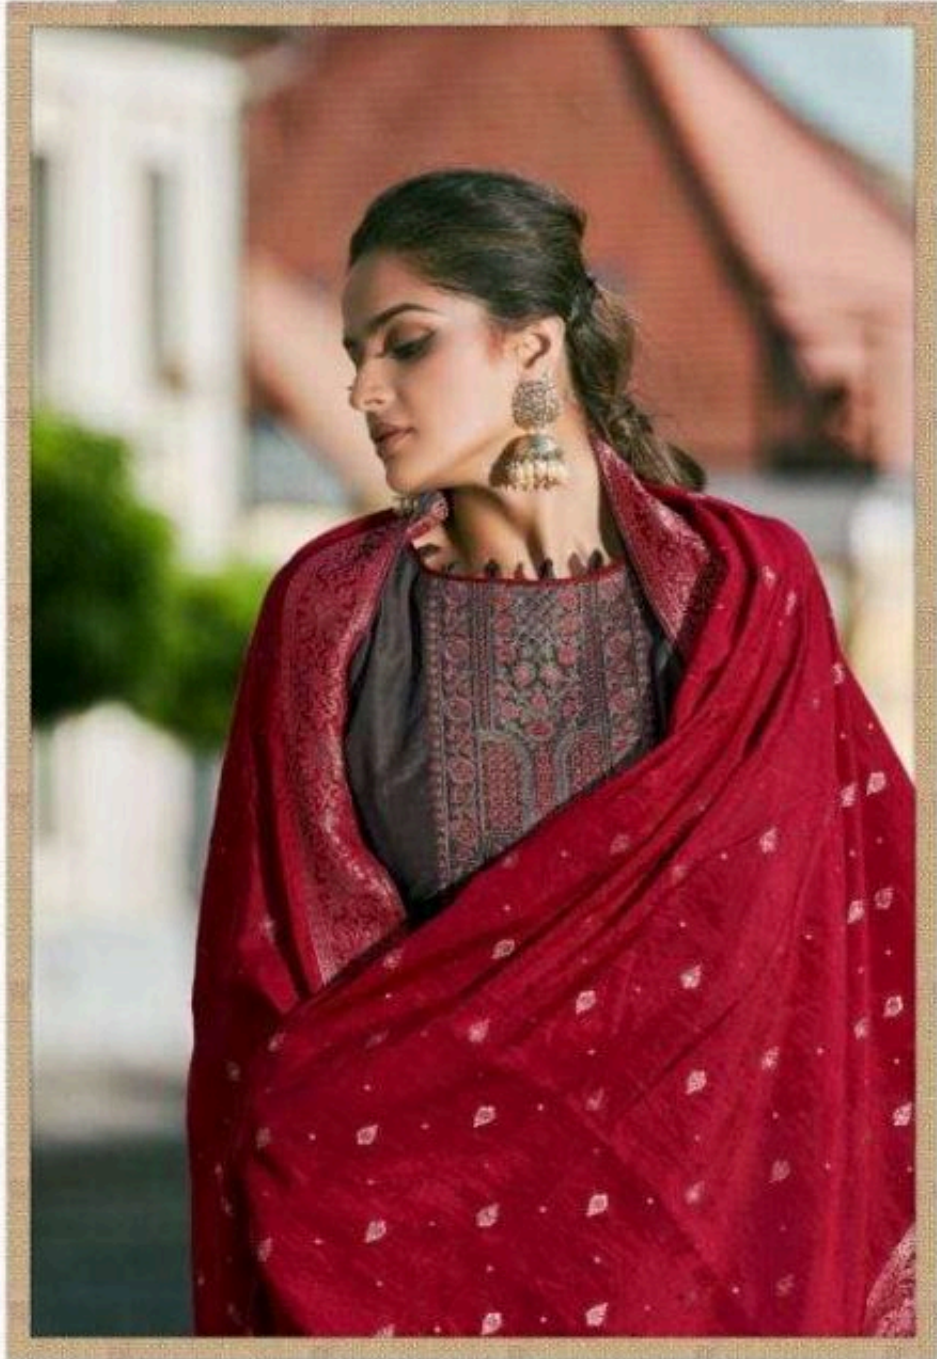

  
NARI

**ZEBA**  
Vol-2

NAARI

NAARI

  
NARI

**ZEBA**  
Vol-2

PRESENTING TO YOU OUR NEW CATALOGUE

# ZEBA

Vol-2

FROM NAARI FASHIONS,

TOP

PARAMPARA SILK WITH CODING WORK

BOTTOM

DULL SANTUN

DUPATTA