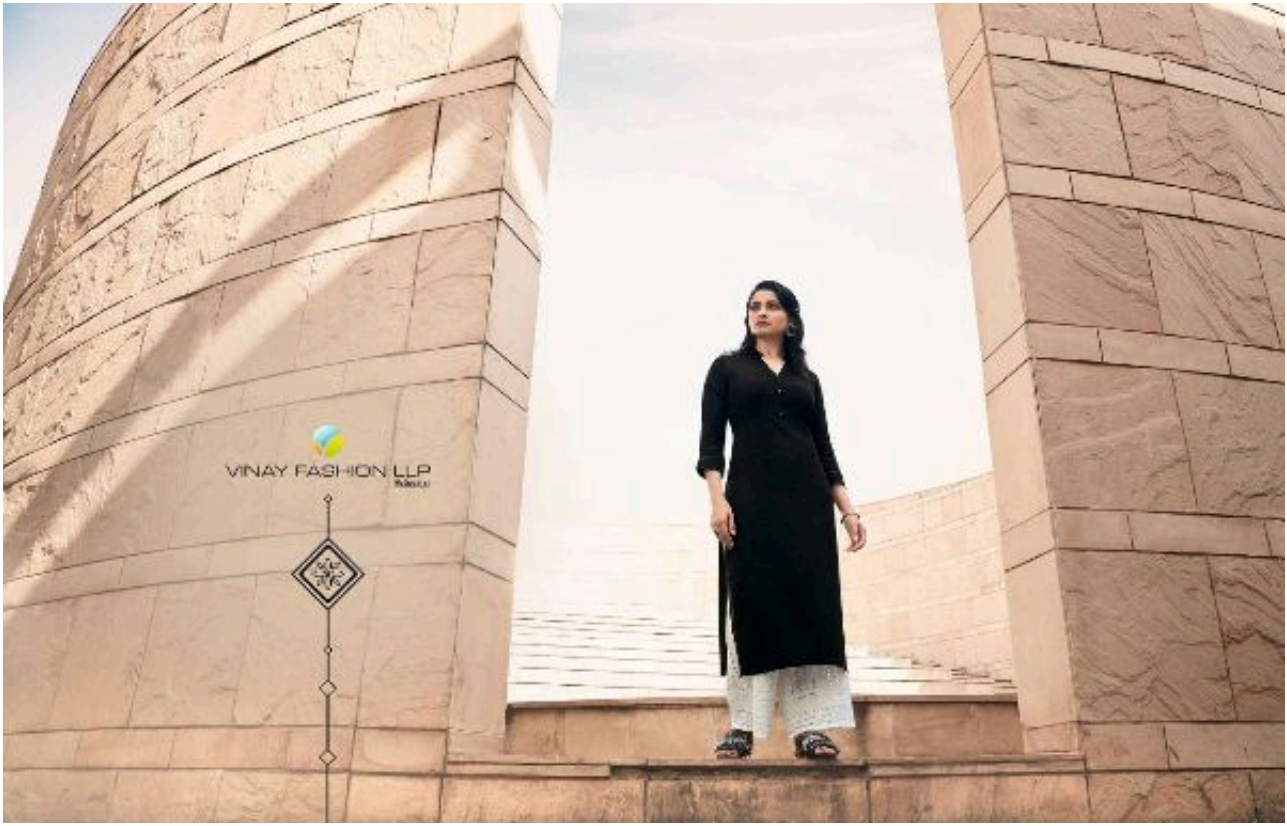

VINAY FASHION LLP
Relax it

 **VINAY**[®]
VINAY FASHION LLP
Believe it

TUMBAA
MAGNET-4

FABRIC DETAILS

KURTI
RAYON DOBBY

BOTTOM
RAYON SCHIFFLI PALAZZO

HSN CODE-62041200

39121