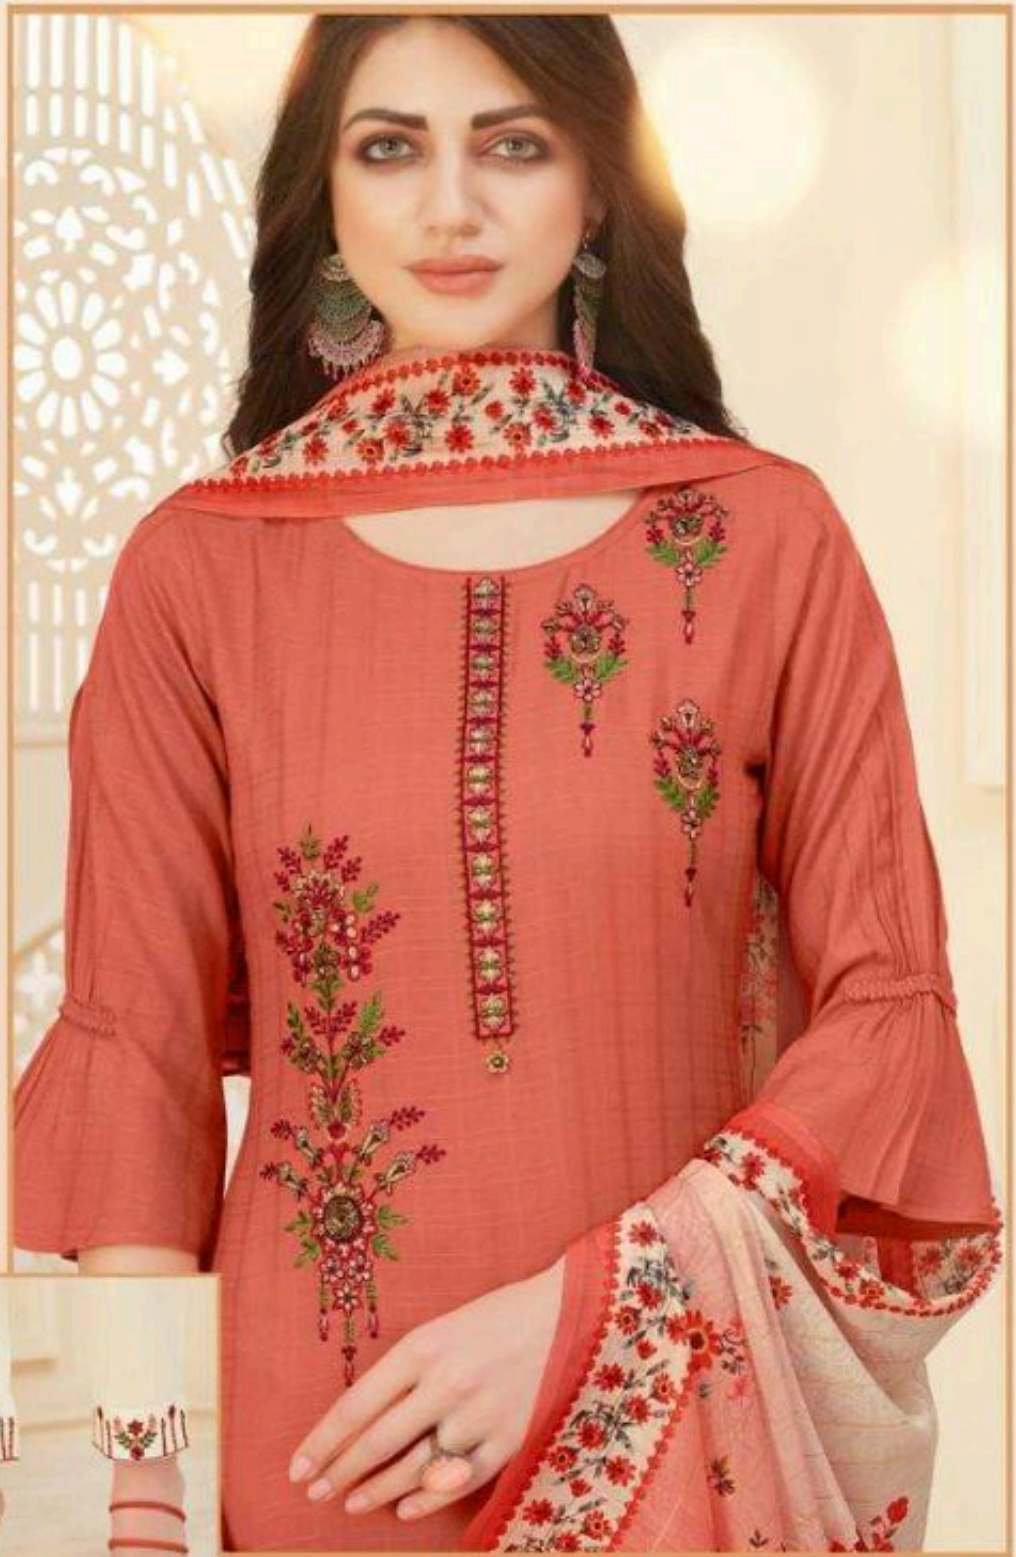

ELEGANT APPEAL
BE THE SIMPLE AND SWEET WITH THE
RANGE OF ELEGANT DRESSES