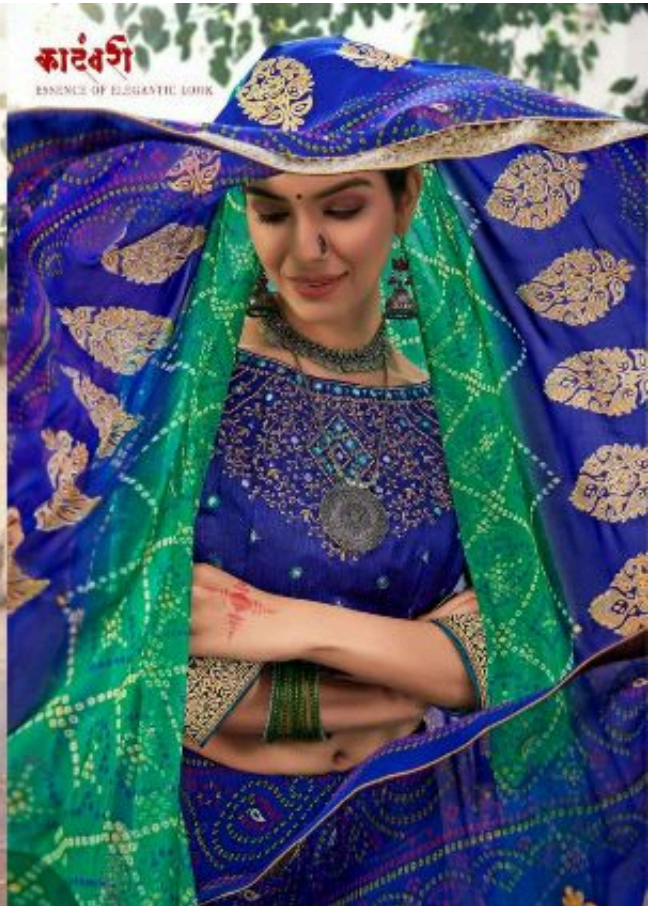

SEEMA SAREES
ROOP SUNDARI
रूप सुंदरी
FULL SAREE LACE
WITH DESIGNER WORK BLOUSE

SEEMA SAREES
ROOP SUNDARI
रूप सुंदरी

FULL SAREE LACE
WITH DESIGNER WORK BLOUSE

अभिजातिका
ESSENCE OF GREAT FASHION

1001

1002

1003