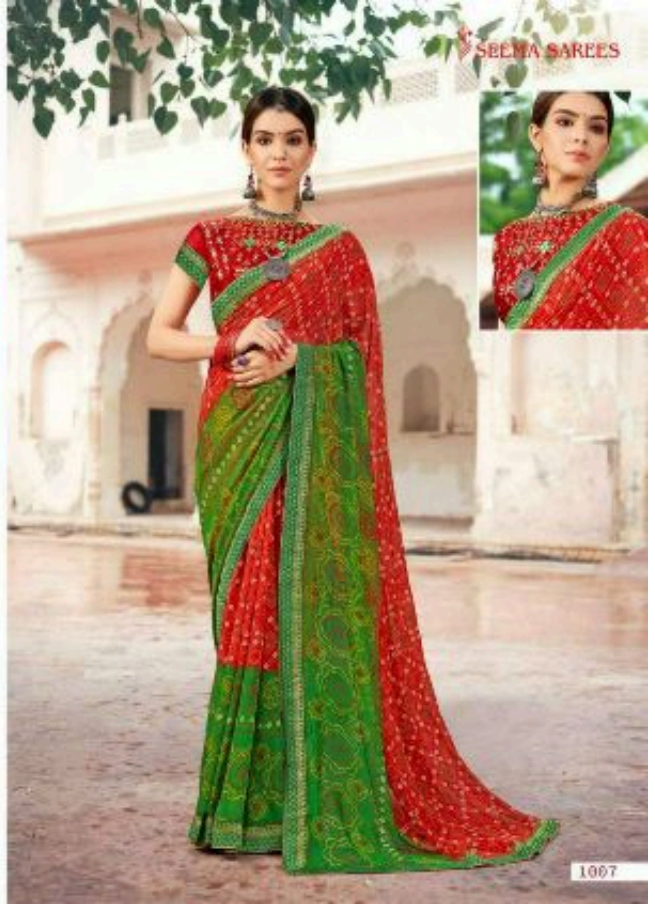

SEEMA SAREES
ROOP SUNDARI
रूप सुंदरी
FULL SAREE LACE
WITH DESIGNER WORK BLOUSE

SEEMA SAREES
ROOP SUNDARI
रूप सुंदरी

FULL SAREE LACE
WITH DESIGNER WORK BLOUSE

1001 1002 1003 1004

1005 1006 1007 1008

CELEBRATING INDIAN TRADITION