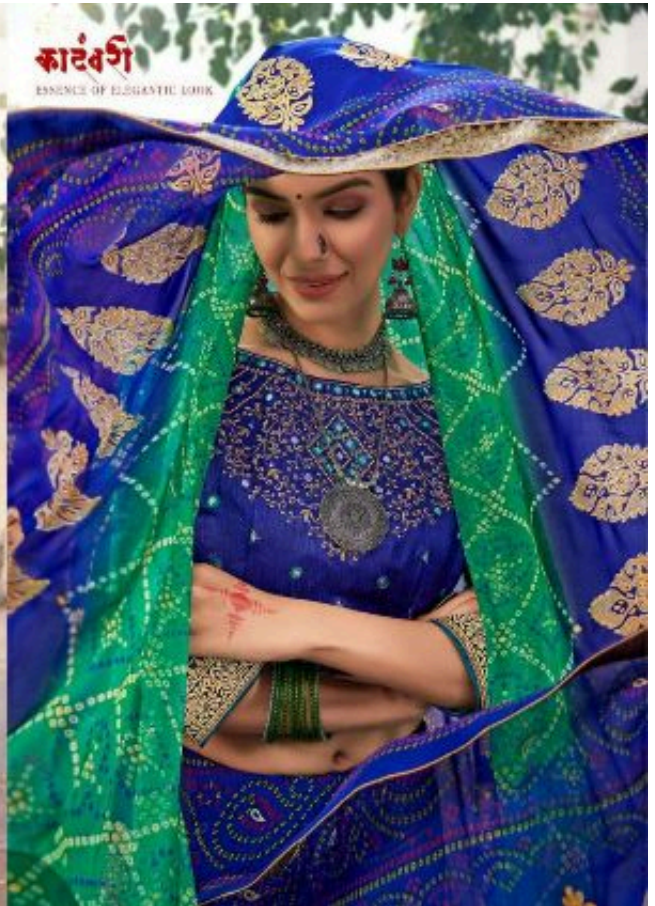

SEEMA SAREES
ROOP SUNDARI
रूप सुंदरी
FULL SAREE LACE
WITH DESIGNER WORK BLOUSE

SEEMA SAREES
ROOP SUNDARI
रूप सुंदरी

FULL SAREE LACE
WITH DESIGNER WORK BLOUSE

1001 1002 1003 1004

1005 1006 1007 1008

CELEBRATING INDIAN TRADITION