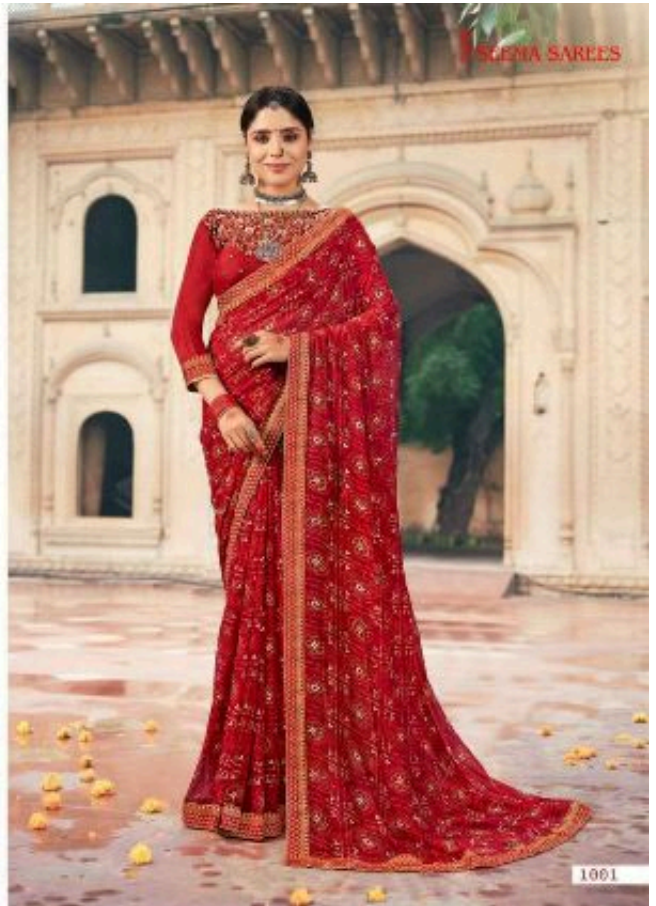

SEEMA SAREES
ROOP SUNDARI
रूप सुंदरी
FULL SAREE LACE
WITH DESIGNER WORK BLOUSE

SEEMA SAREES
ROOP SUNDARI
रूप सुंदरी

FULL SAREE LACE
WITH DESIGNER WORK BLOUSE

अभिजातिका
ESSENCE OF GREAT FASHION

1001

1002

1003