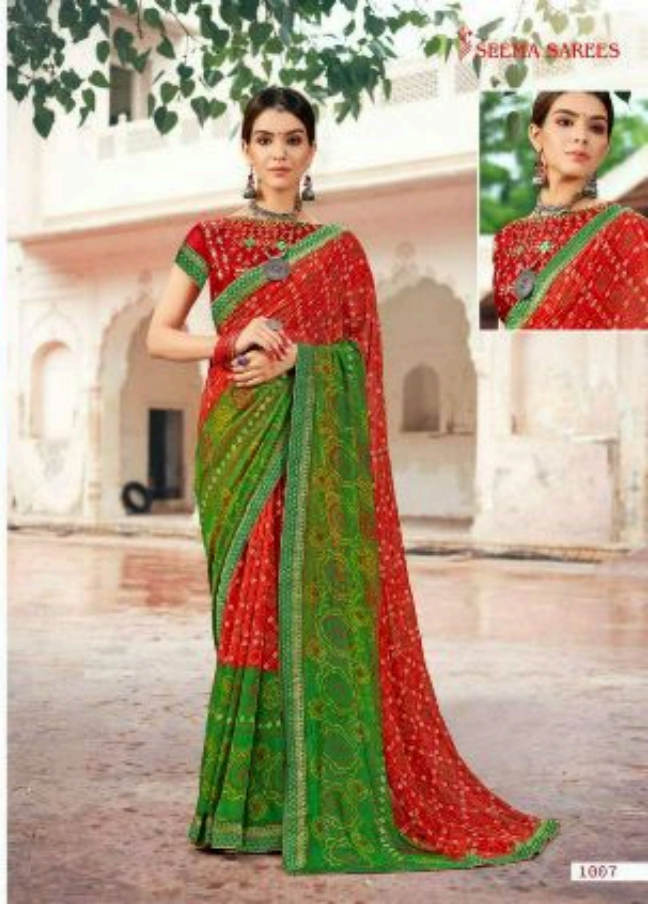

1005

1006

1007

1008