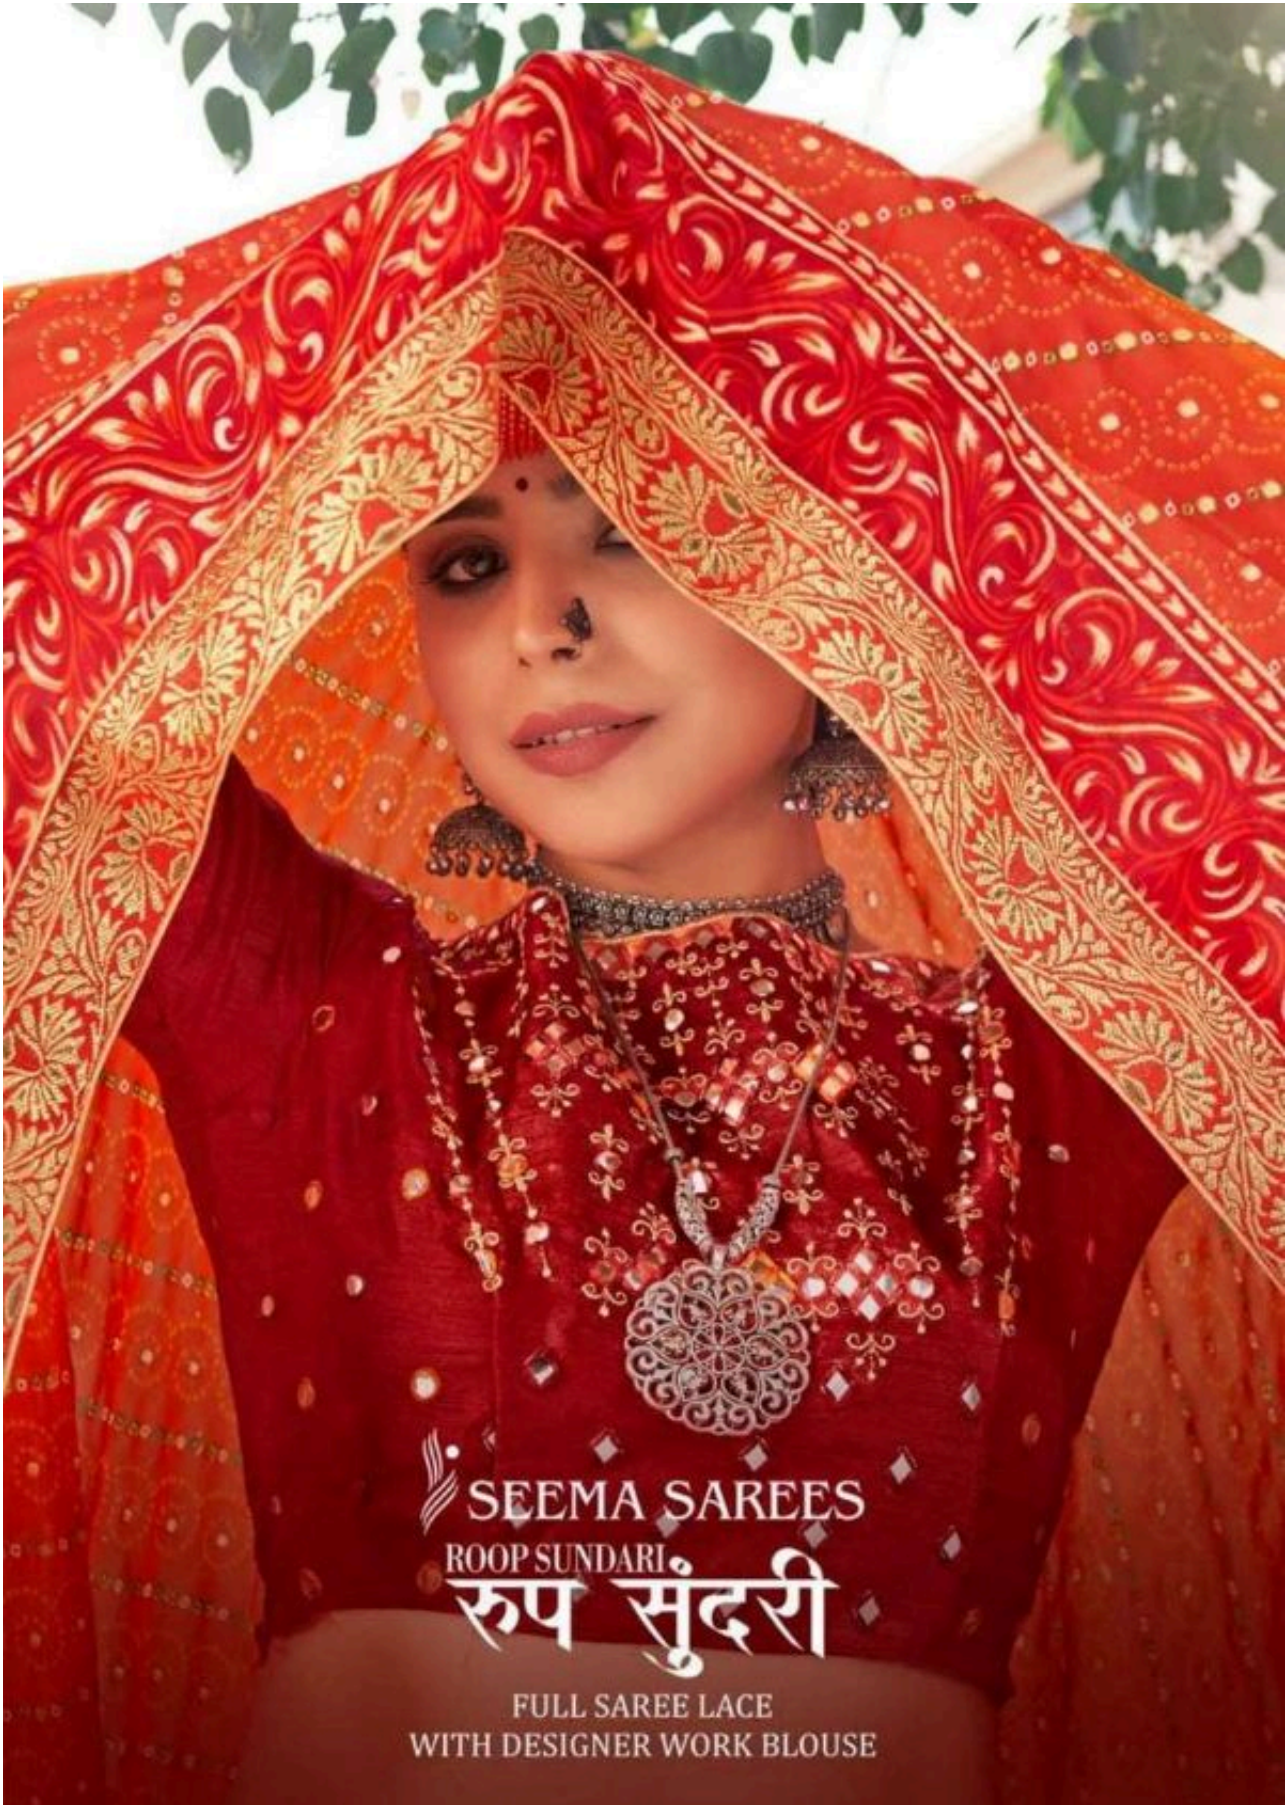

SEEMA SAREES
ROOP SUNDARI
रूप सुंदरी
FULL SAREE LACE
WITH DESIGNER WORK BLOUSE

SEEMA SAREES
ROOP SUNDARI
रूप सुंदरी

FULL SAREE LACE
WITH DESIGNER WORK BLOUSE

अभिजातिका
ESSENCE OF GREAT FASHION

1001

1002

1003