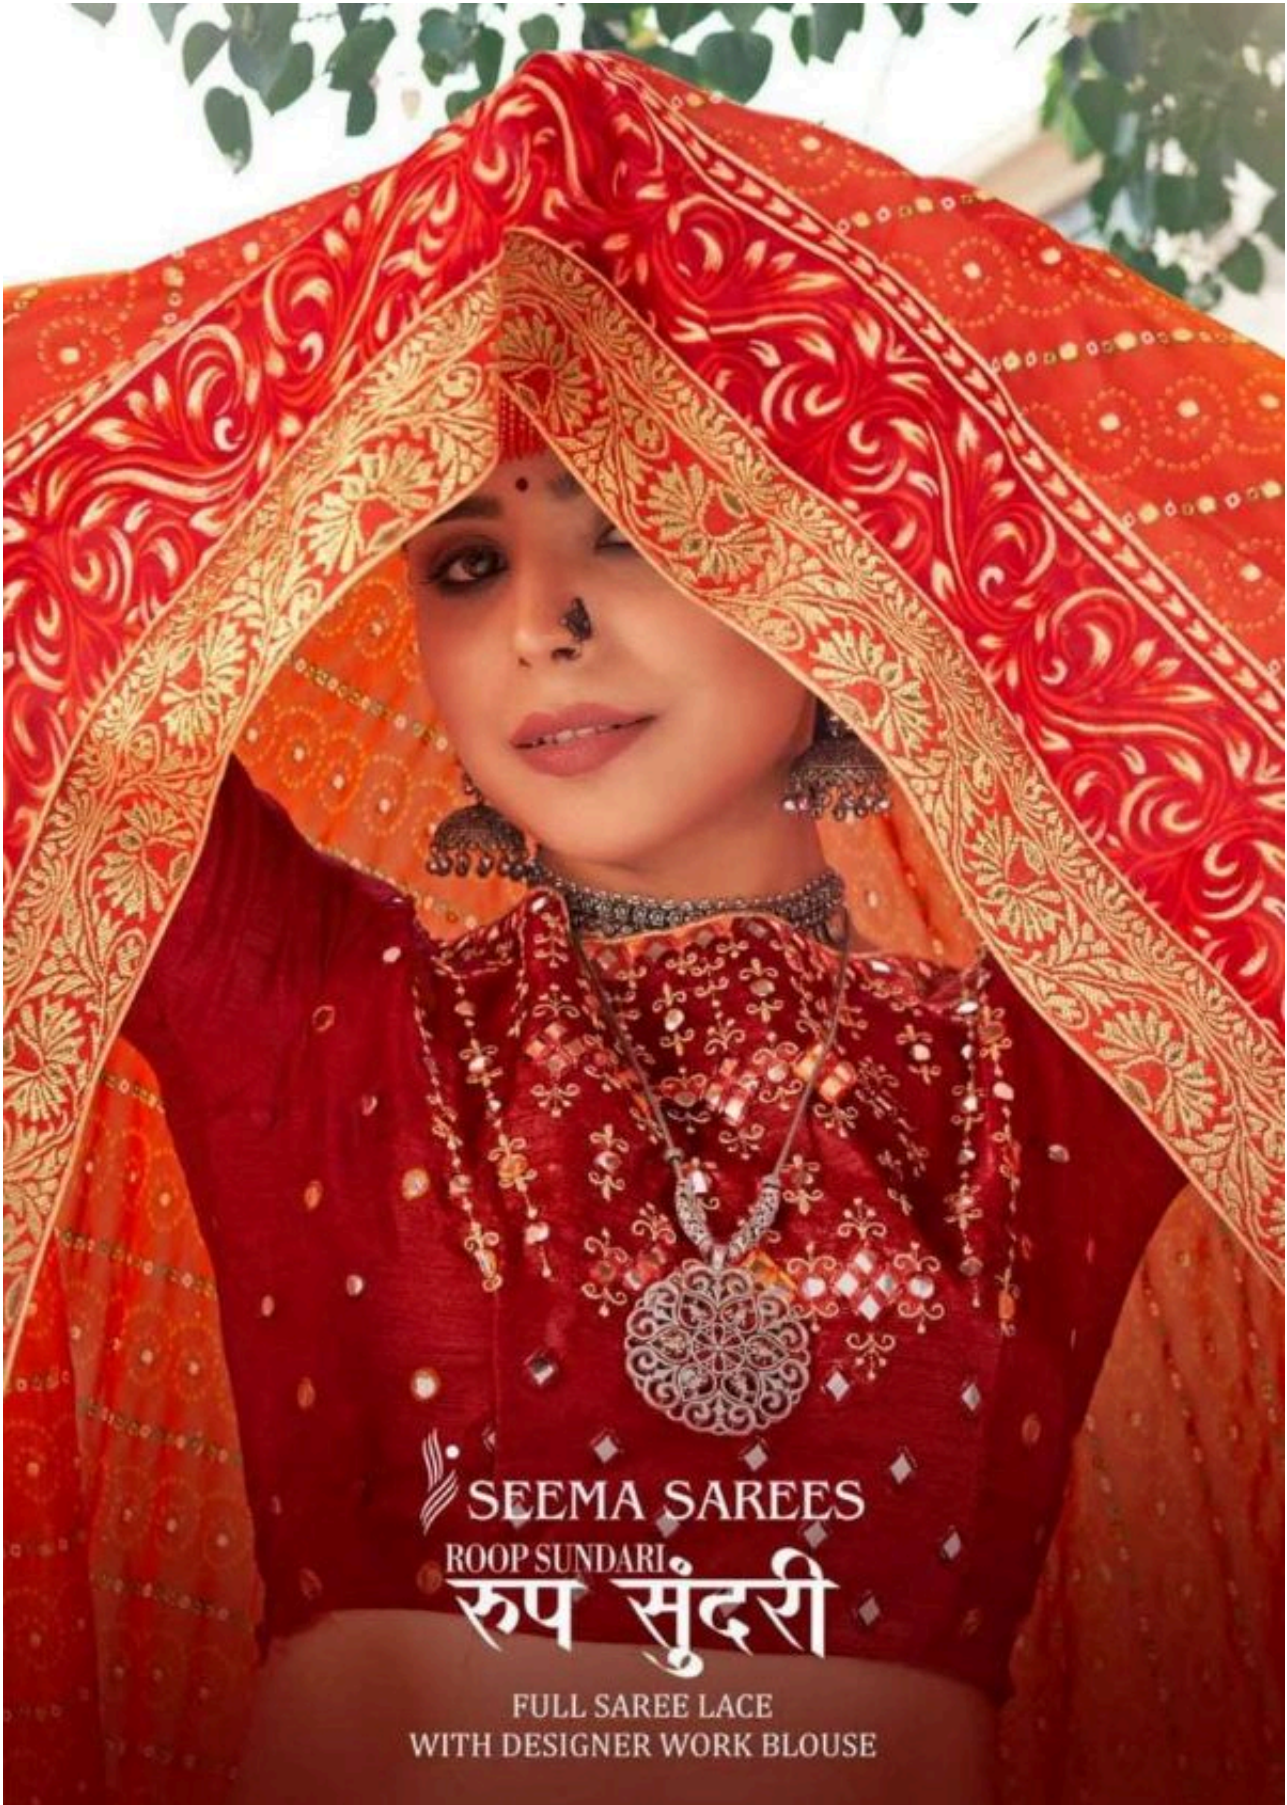

SEEMA SAREES
ROOP SUNDARI
रूप सुंदरी
FULL SAREE LACE
WITH DESIGNER WORK BLOUSE

SEEMA SAREES
ROOP SUNDARI
रूप सुंदरी

FULL SAREE LACE
WITH DESIGNER WORK BLOUSE

1001 1002 1003 1004

1005 1006 1007 1008

CELEBRATING INDIAN TRADITION